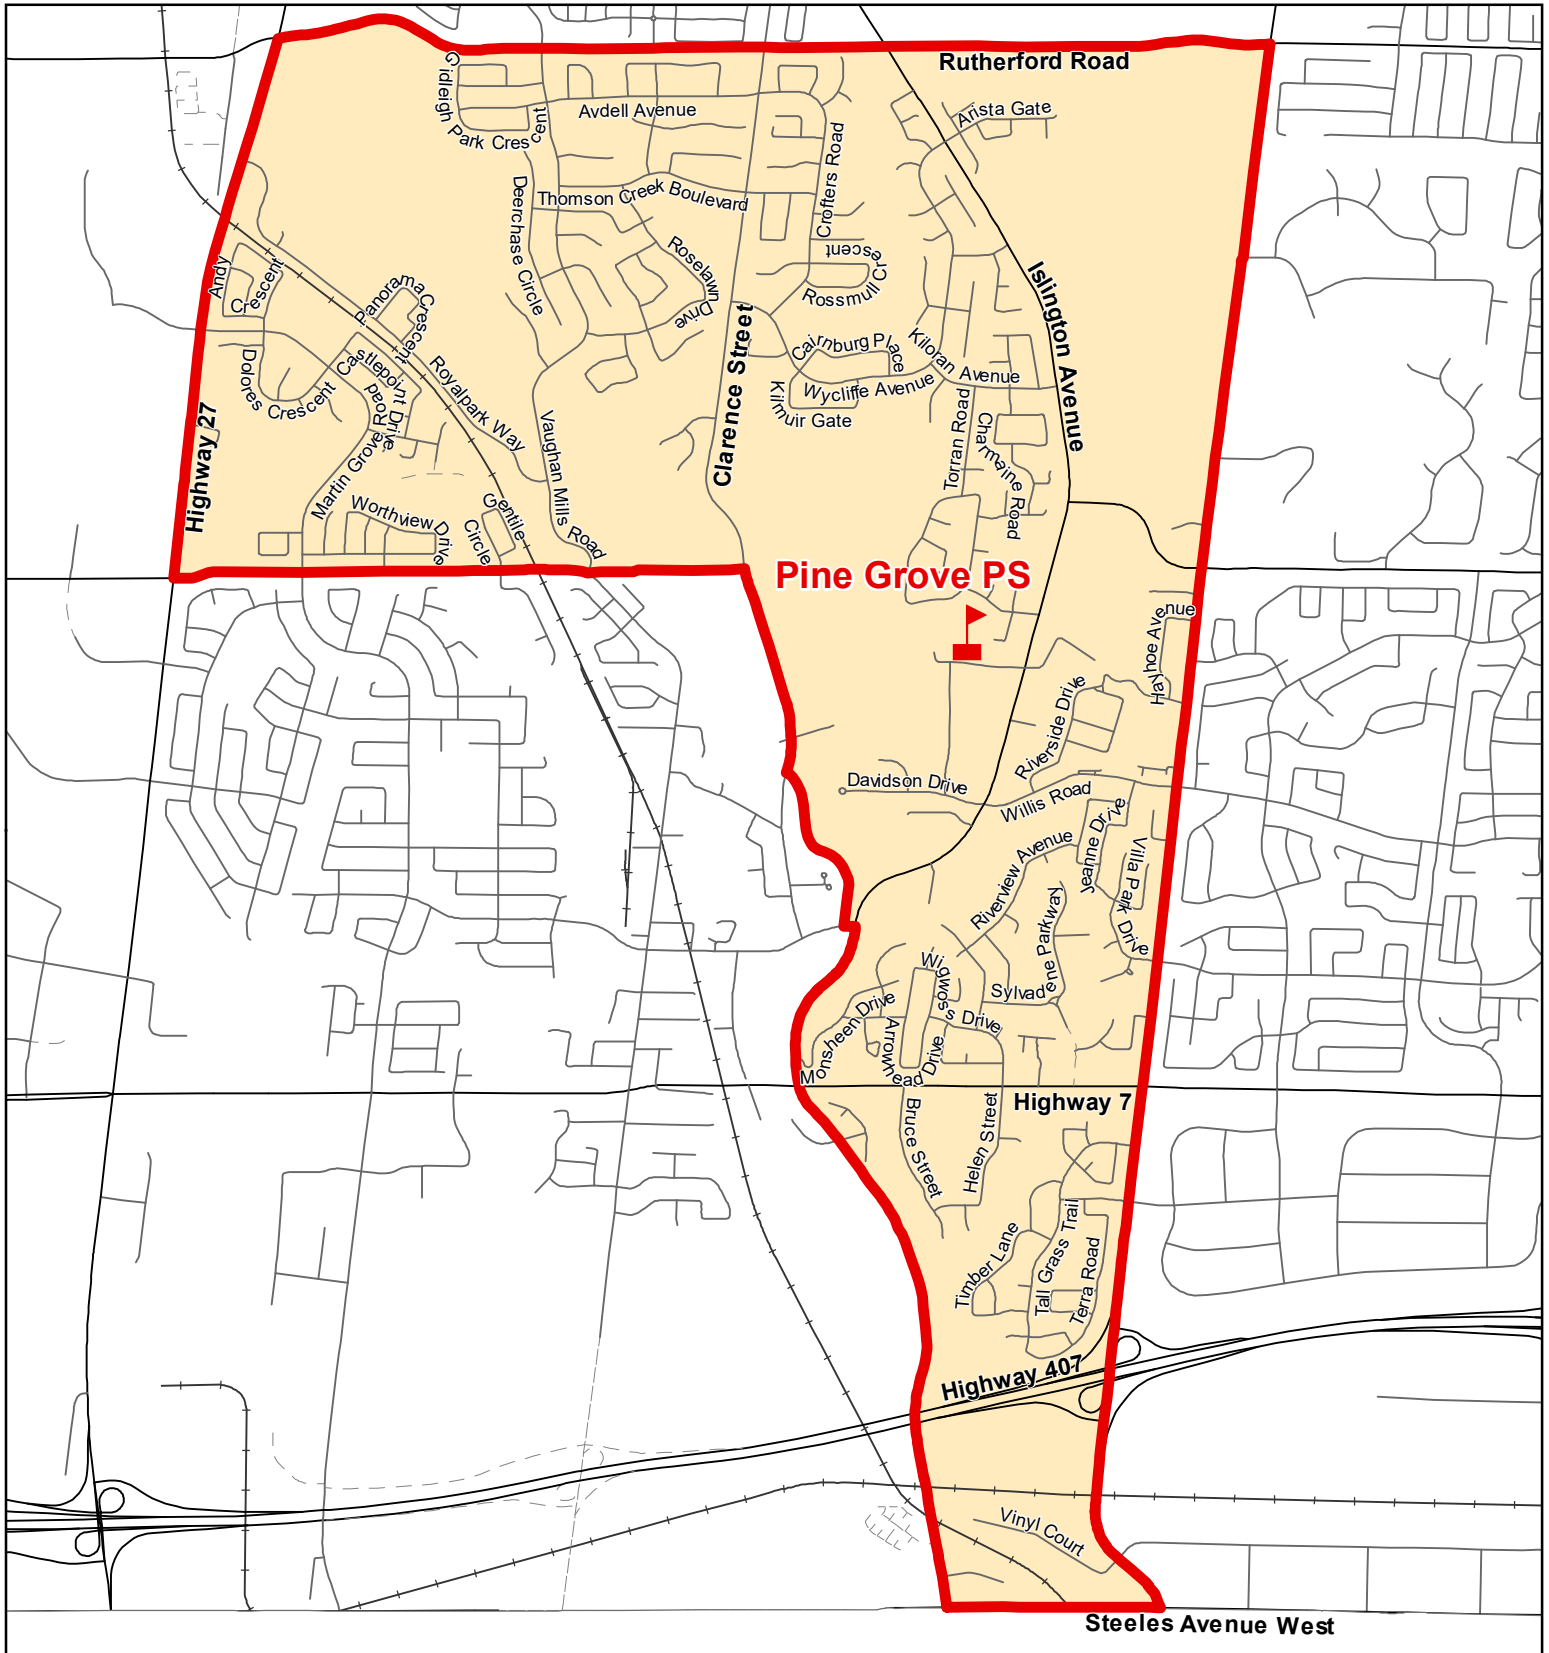

# Pine Grove PS, City of Vaughan

## Legend

- |   |                   |   |                 |   |               |
|---|-------------------|---|-----------------|---|---------------|
|  | Elementary School |  | School Boundary |  | Urban Road    |
|  | Secondary School  |  | Holding Area    |  | Regional Road |
|   |                   |  | Railway         |  | Proposed Road |

## Notes

Boundary Approved: 2000

Map Updated: August 2019