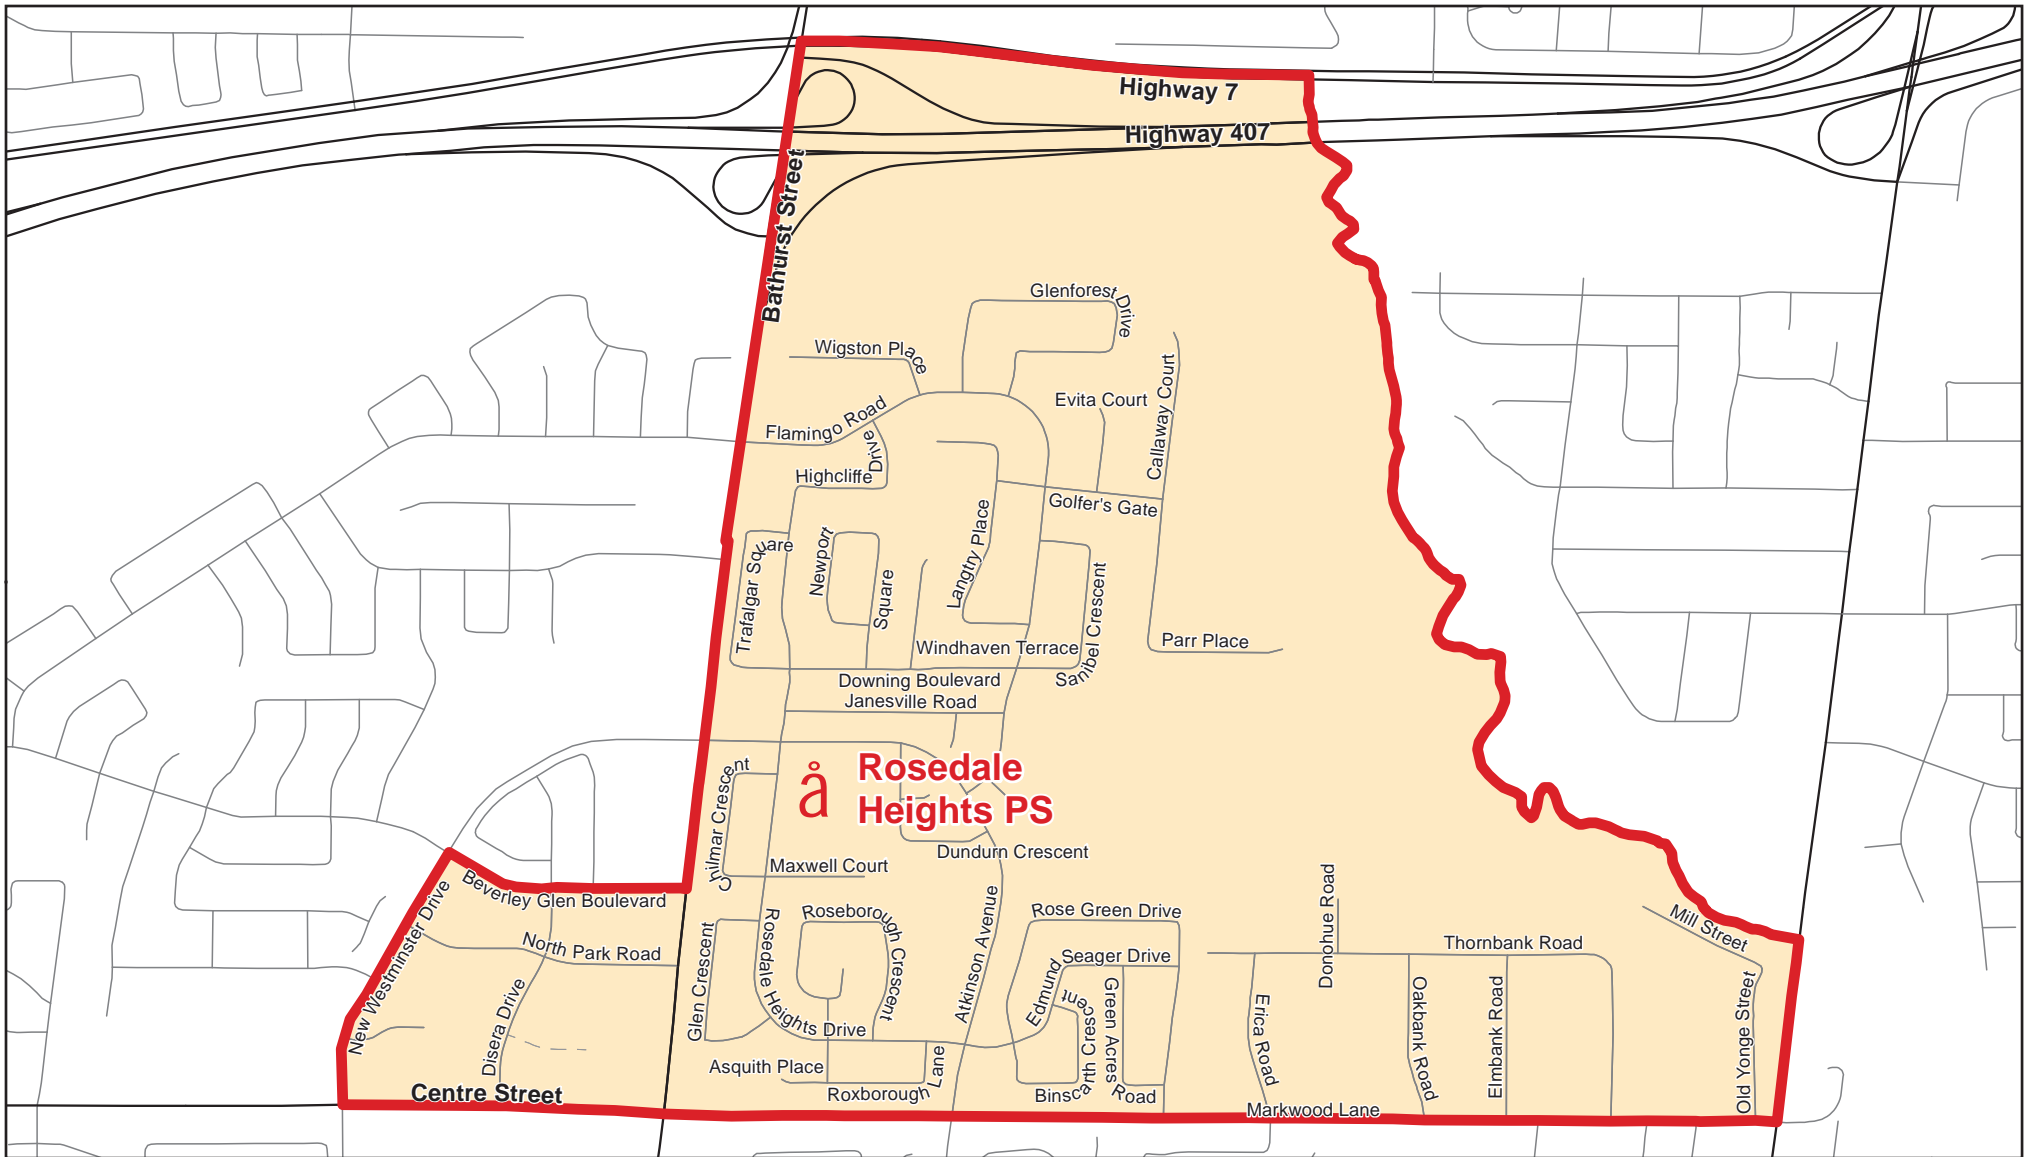

Rosedale Heights PS, City of Vaughan

Legend

 Elementary School	 School Boundary	 Urban Road	
 Secondary School	 Holding Area	 Regional Road	
	 Railway	 Proposed Road	

Notes

Boundary Approved: March 2009

Map Updated: \$ X J X V W