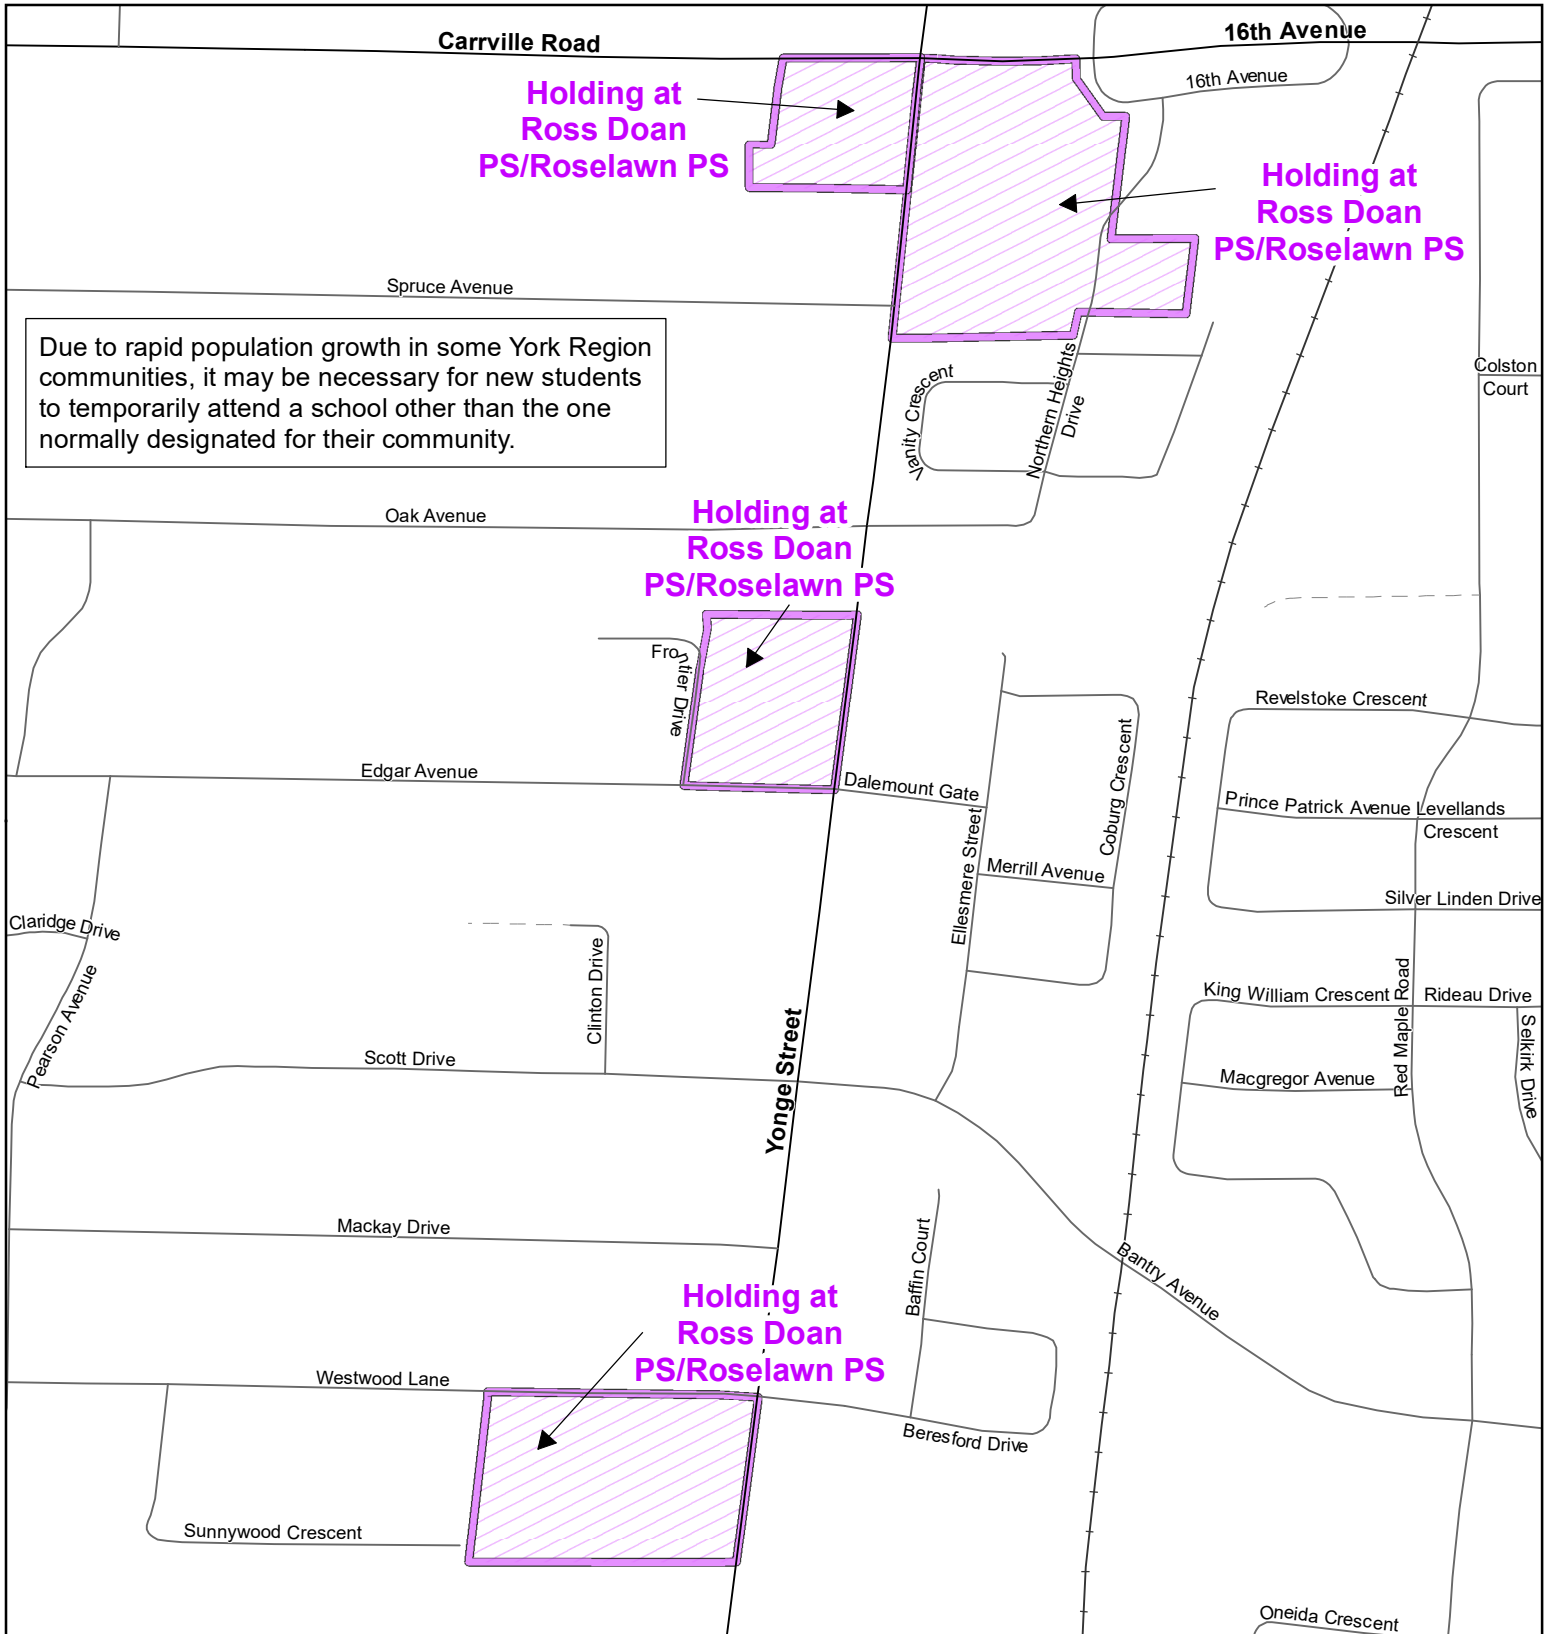

Ross Doan PS / Roselawn PS, City of Richmond Hill

Legend

- | | | |
|---|---|---|
|  Elementary School |  School Boundary |  Urban Road |
|  Secondary School |  Holding Area |  Regional Road |
| |  Railway |  Proposed Road |

Notes

Ross Doan PS and Roselawn PS share the same elementary boundary.
New development in the Charles Howitt PS boundary will be held at Ross Doan PS / Roselawn PS.

Boundary Approved: 1997

Map Updated: August 2019

Holding Area at Ross Doan PS / Roselawn PS, City of Richmond Hill

Legend

-  Elementary School
-  Secondary School
-  School Boundary
-  Holding Area
-  Urban Road
-  Regional Road
-  Railway
-  Proposed Road

Notes

New development areas noted above will be held at Ross Doan PS / Roselawn PS.

Map Updated: August 2019