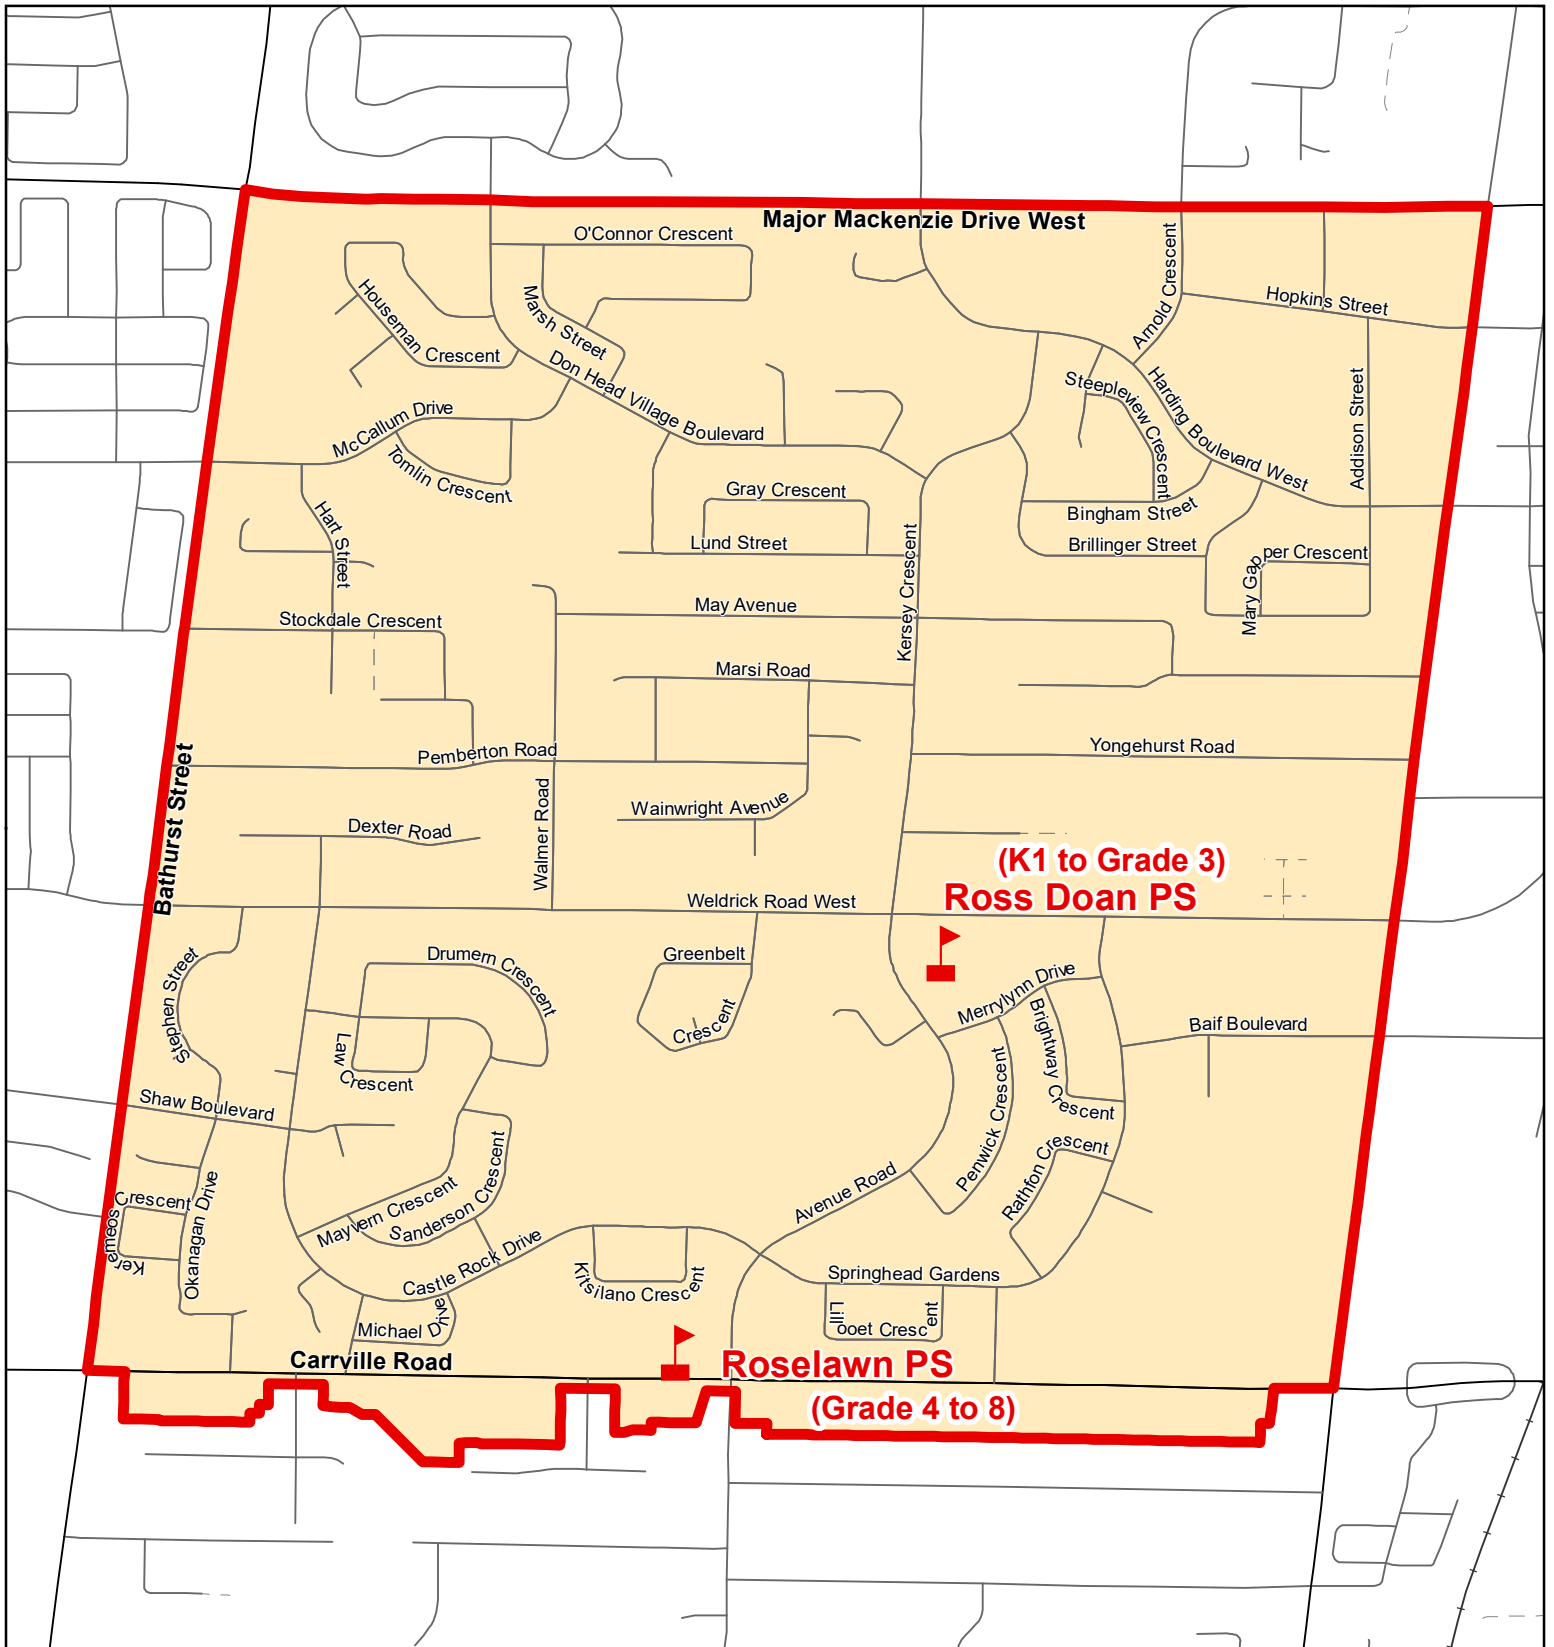

Ross Doan PS / Roselawn PS, City of Richmond Hill

Legend

- | | | |
|---|---|---|
|  Elementary School |  School Boundary |  Urban Road |
|  Secondary School |  Holding Area |  Regional Road |
| |  Railway |  Proposed Road |

Notes

Ross Doan PS and Roselawn PS share the same elementary boundary.
New development in the Charles Howitt PS boundary will be held at Ross Doan PS / Roselawn PS.

Boundary Approved: 1997

Map Updated: August 2019

Holding Area at Ross Doan PS / Roselawn PS, City of Richmond Hill

Legend

-  Elementary School
-  Secondary School
-  School Boundary
-  Holding Area
-  Urban Road
-  Regional Road
-  Railway
-  Proposed Road

Notes

New development areas noted above will be held at Ross Doan PS / Roselawn PS.

Map Updated: August 2019