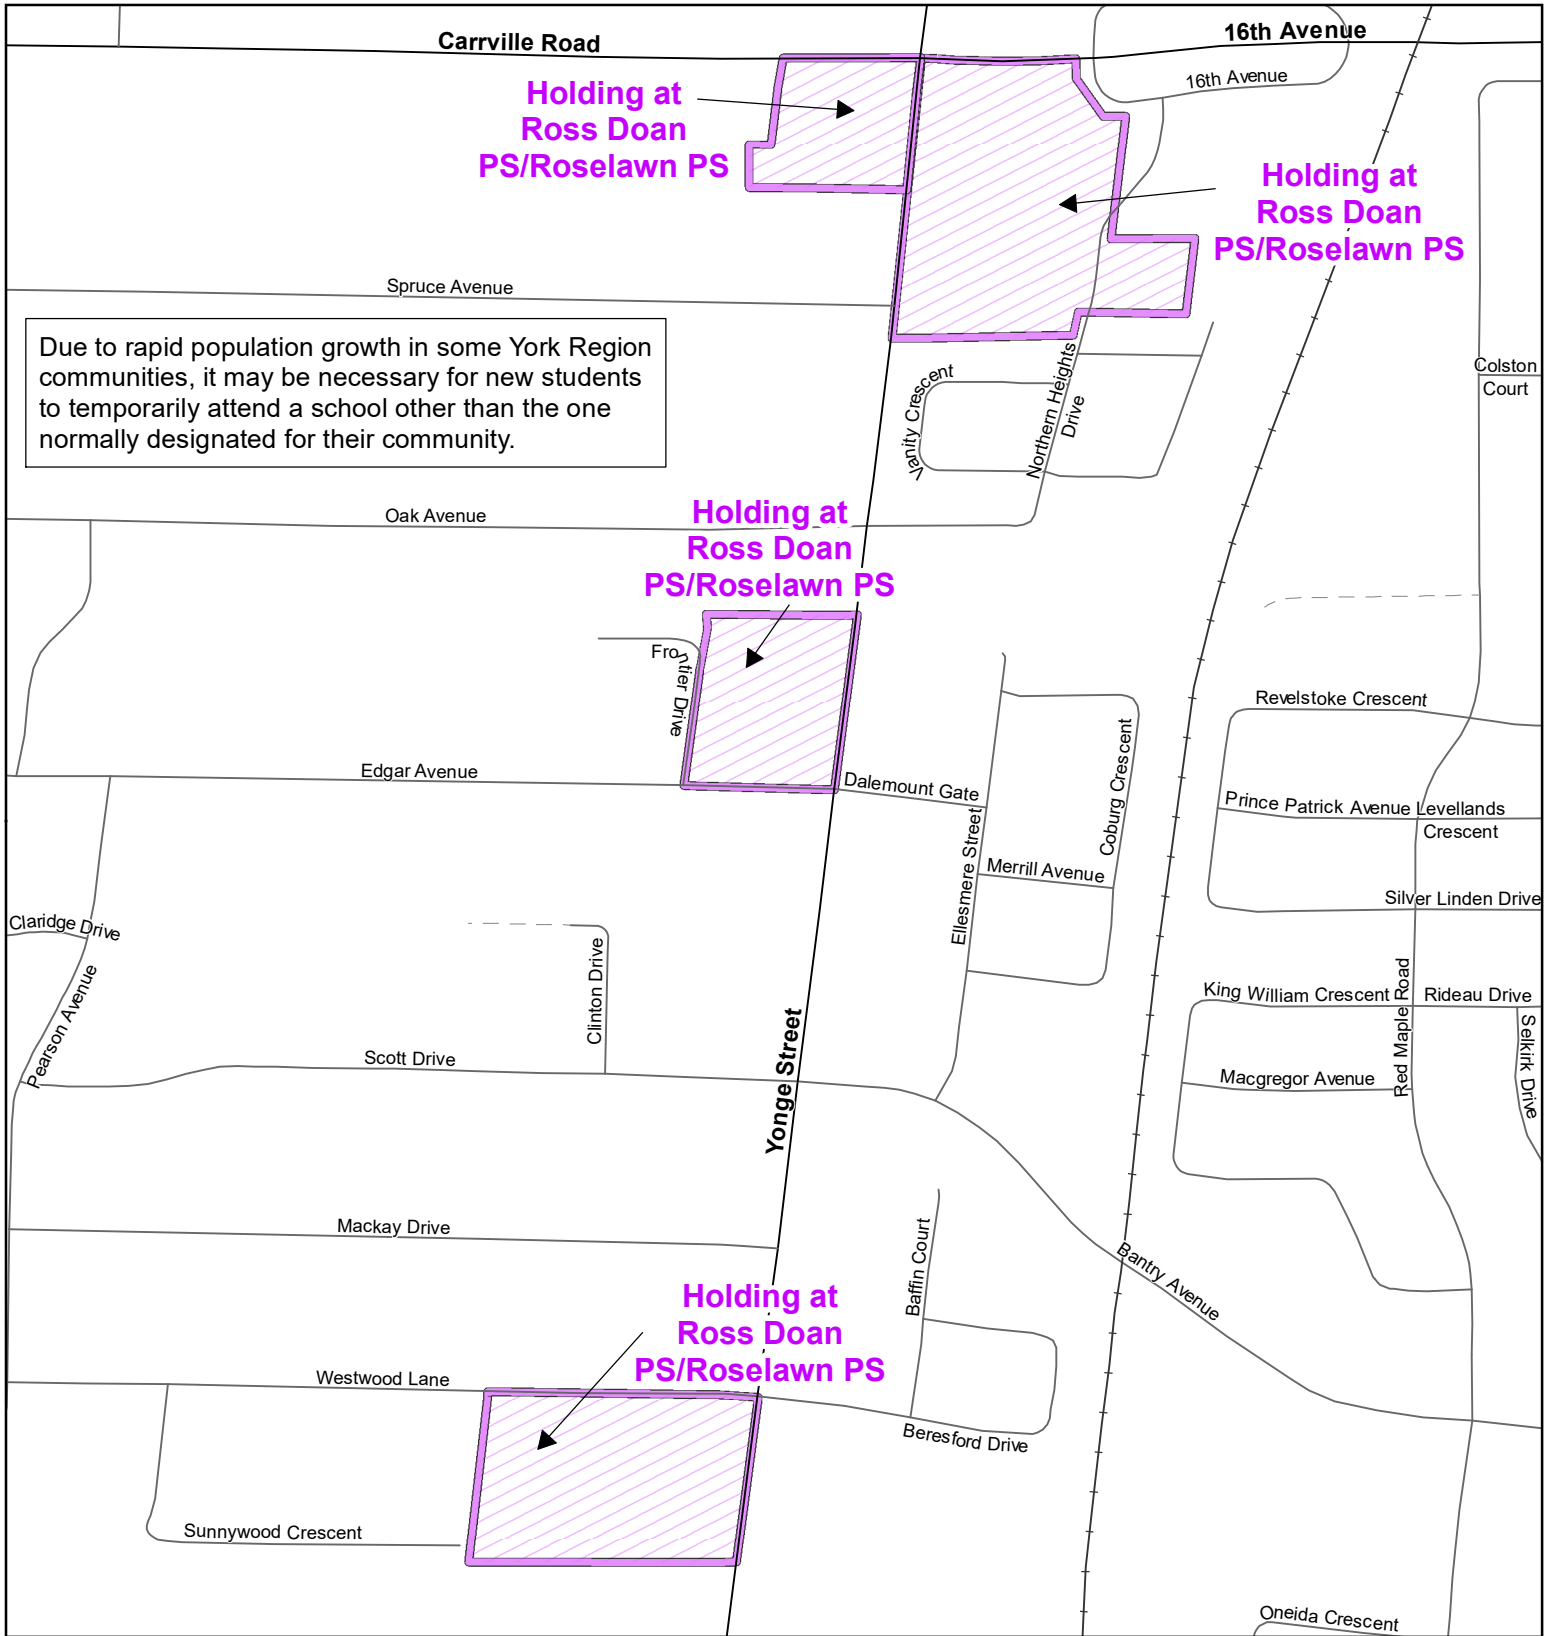

### Legend

-  Elementary School
-  School Boundary
-  Urban Road
-  Secondary School
-  Holding Area
-  Regional Road
-  Railway
-  Proposed Road

### Notes

Ross Doan PS and Roselawn PS share the same elementary boundary.  
New development in the Charles Howitt PS boundary will be held at Ross Doan PS / Roselawn PS.

Boundary Approved: 1997

Map Updated: August 2019

# Holding Area at Ross Doan PS / Roselawn PS, City of Richmond Hill

### Notes

New development areas noted above will be held at Ross Doan PS / Roselawn PS.

Map Updated: August 2019