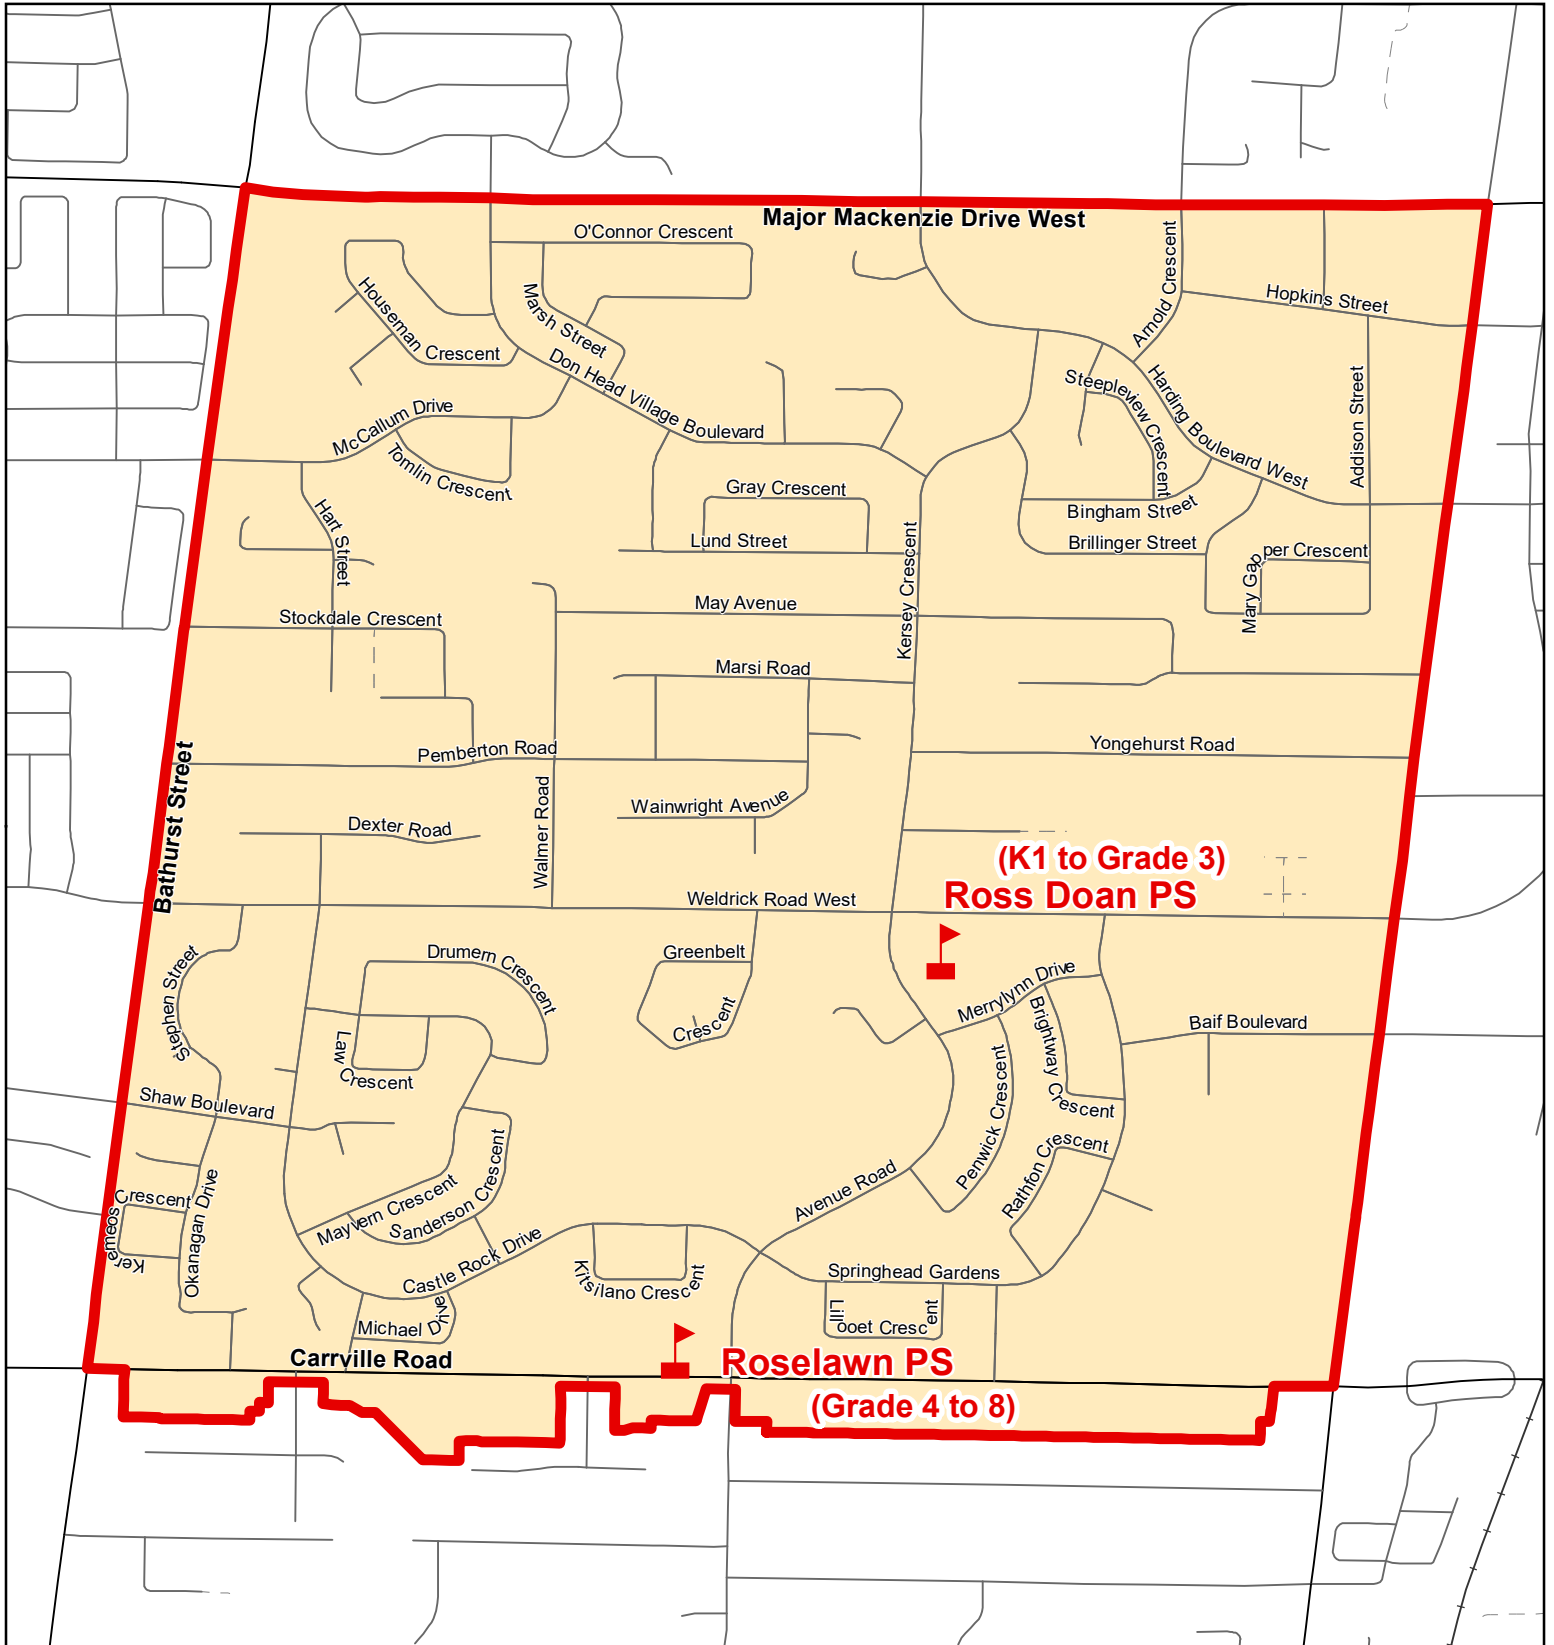

### Legend

-  Elementary School
-  School Boundary
-  Urban Road
-  Secondary School
-  Holding Area
-  Regional Road
-  Railway
-  Proposed Road

### Notes

Ross Doan PS and Roselawn PS share the same elementary boundary.  
New development in the Charles Howitt PS boundary will be held at Ross Doan PS / Roselawn PS.

Boundary Approved: 1997

Map Updated: August 2019

# Holding Area at Ross Doan PS / Roselawn PS, City of Richmond Hill

### Notes

New development areas noted above will be held at Ross Doan PS / Roselawn PS.

Map Updated: August 2019