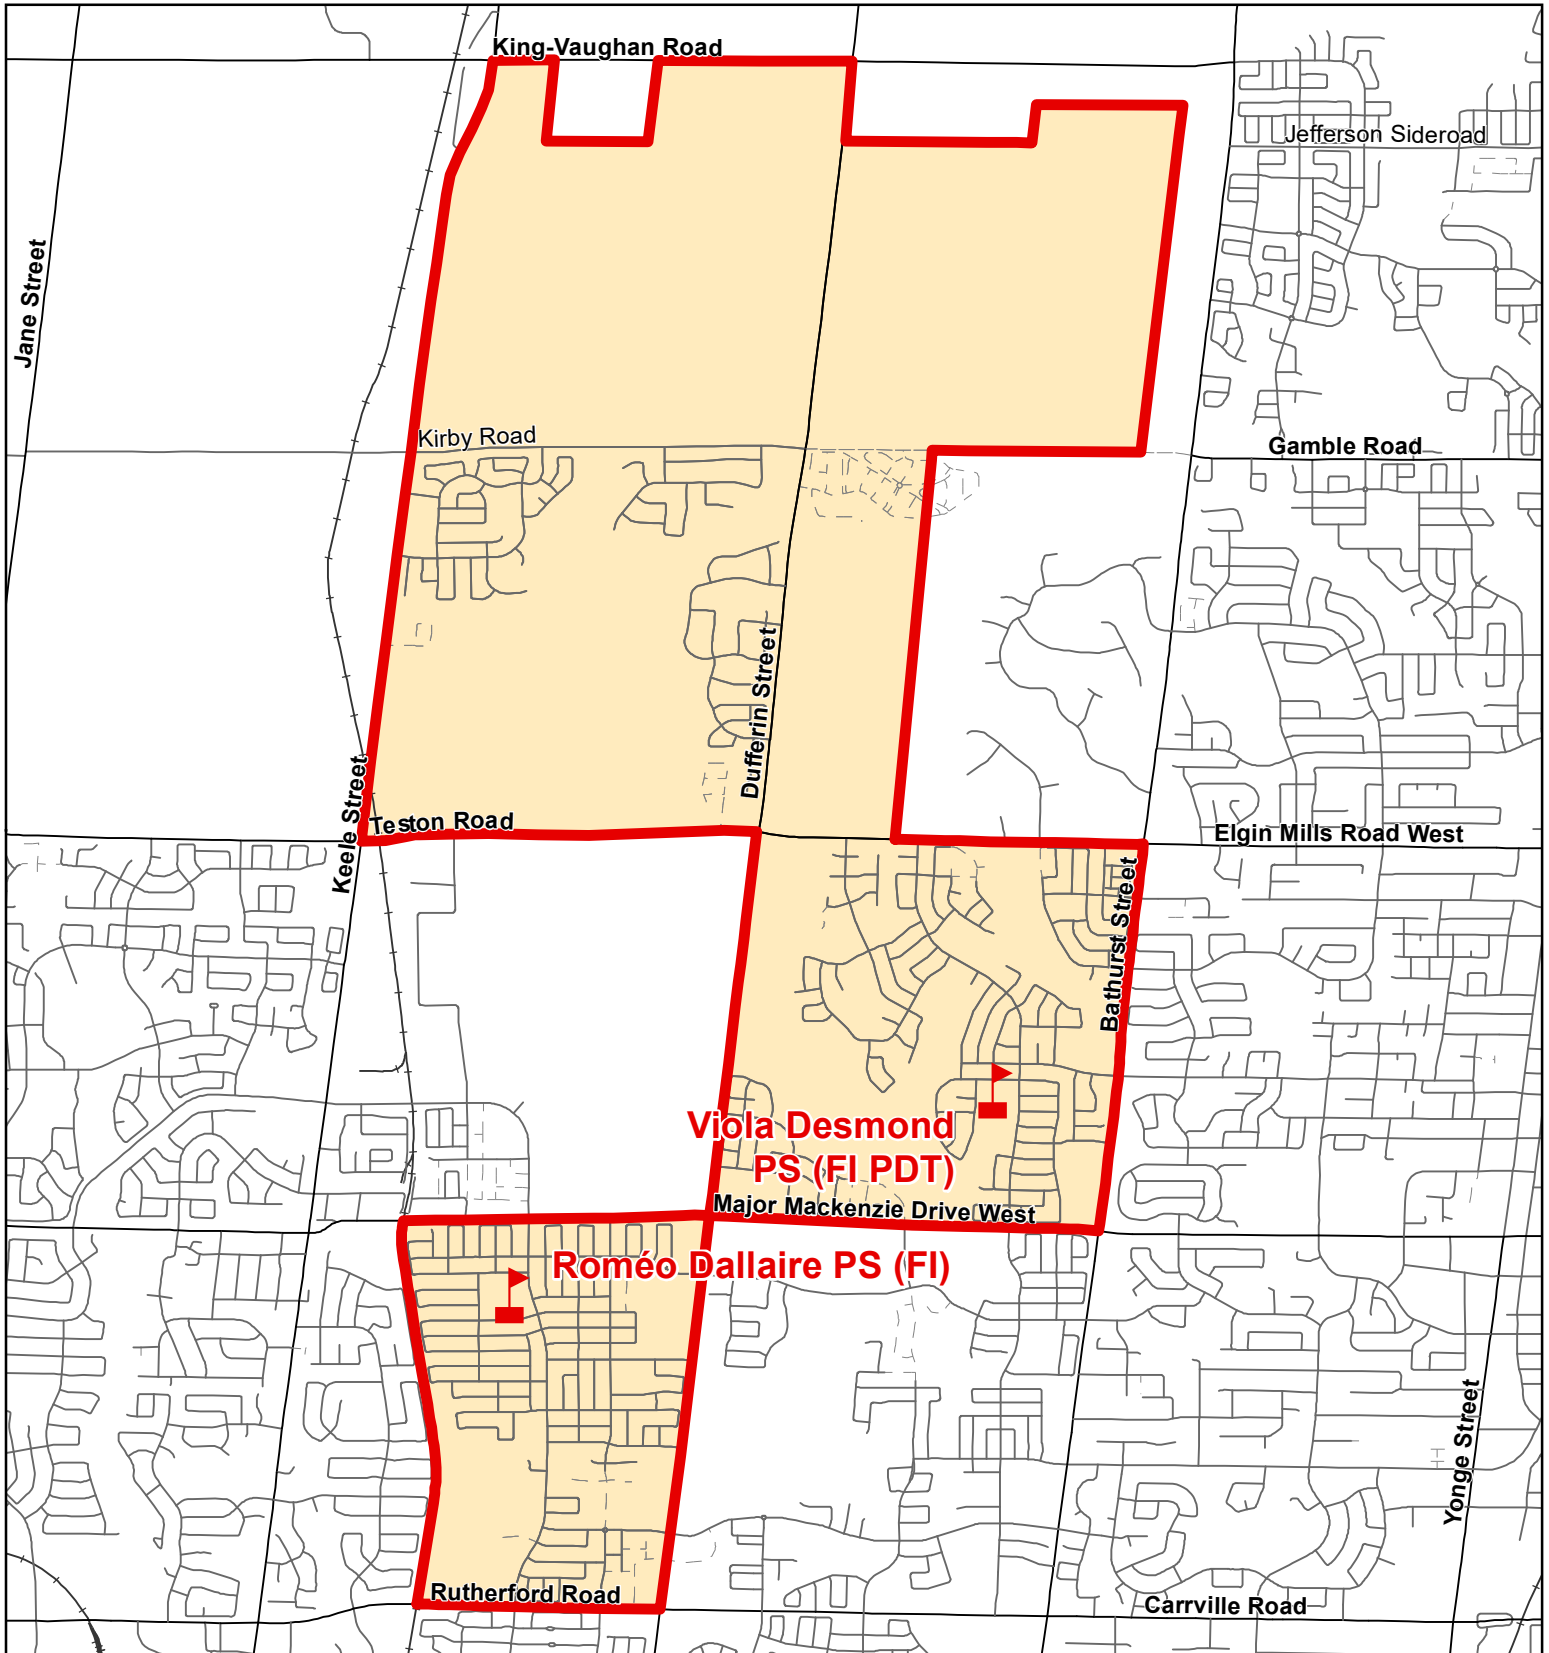

Viola Desmond PS, City of Vaughan

Legend

 Elementary School	 School Boundary	 Urban Road
 Secondary School	 Holding Area	 Regional Road
 Railway	 Proposed Road	

Notes

Boundary Approved: March 2005

Map Updated: August 2019

Viola Desmond PS, City of Vaughan (French Immersion Primary Dual Track)

Legend

- | | | |
|---|---|---|
|  Elementary School |  School Boundary |  Urban Road |
|  Secondary School |  Holding Area |  Regional Road |
|  Railway |  Proposed Road | |

Notes

PDT = Primary Dual Track
 A complete list of feeder schools can be found at
<http://www.yrdsb.ca/Programs/fi/Pages/Program-Locations.aspx>

Boundary Approved: March 2014

Map Updated: August 2019