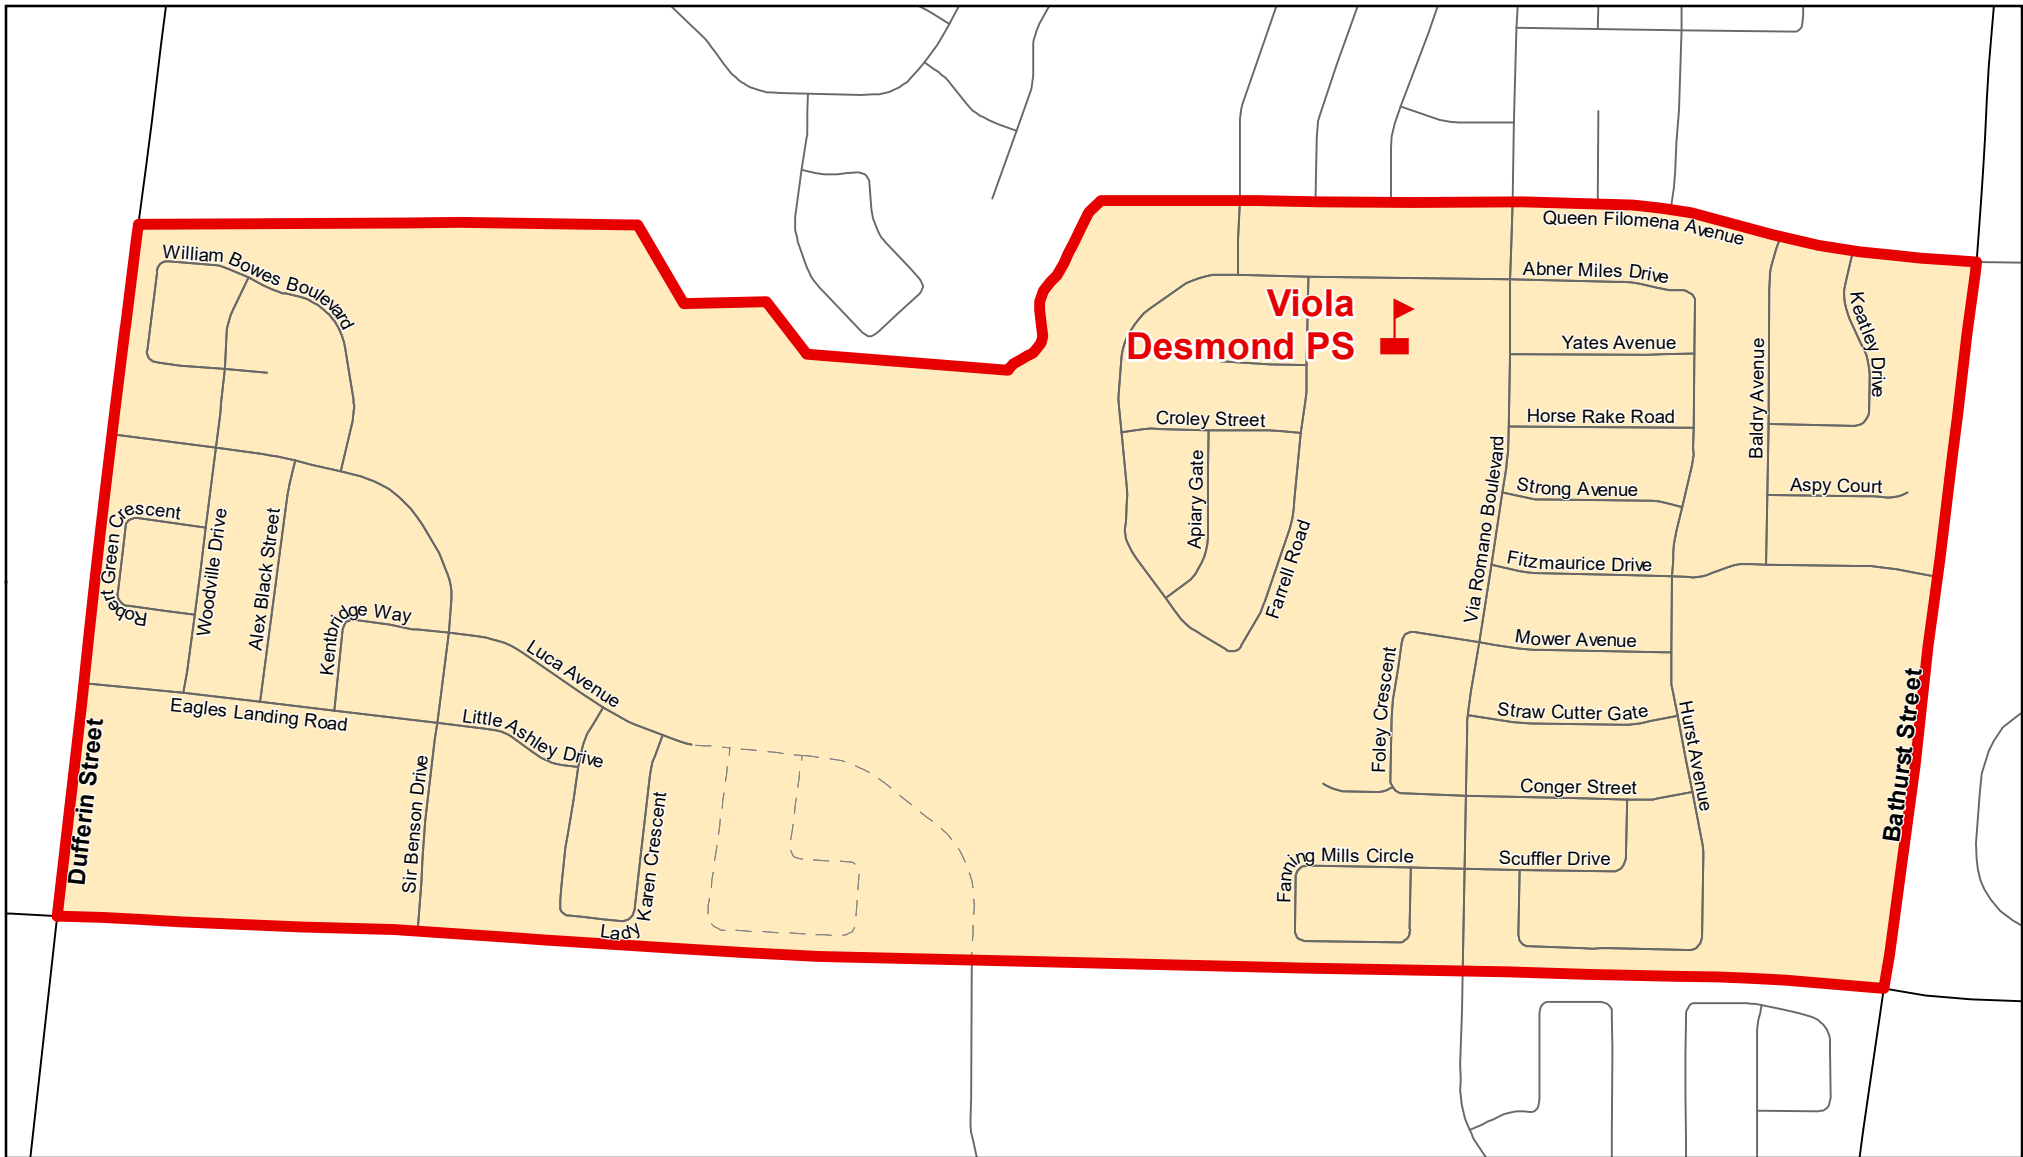

Viola Desmond PS, City of Vaughan

Legend

 Elementary School	 School Boundary	 Urban Road
 Secondary School	 Holding Area	 Regional Road
 Railway	 Proposed Road	

Notes

Boundary Approved: March 2005

Map Updated: August 2019

Viola Desmond PS, City of Vaughan (French Immersion Primary Dual Track)

Legend

- | | | |
|---|---|---|
|  Elementary School |  School Boundary |  Urban Road |
|  Secondary School |  Holding Area |  Regional Road |
|  Railway |  Proposed Road | |

Notes

PDT = Primary Dual Track
 A complete list of feeder schools can be found at
<http://www.yrdsb.ca/Programs/fi/Pages/Program-Locations.aspx>

Boundary Approved: March 2014

Map Updated: August 2019