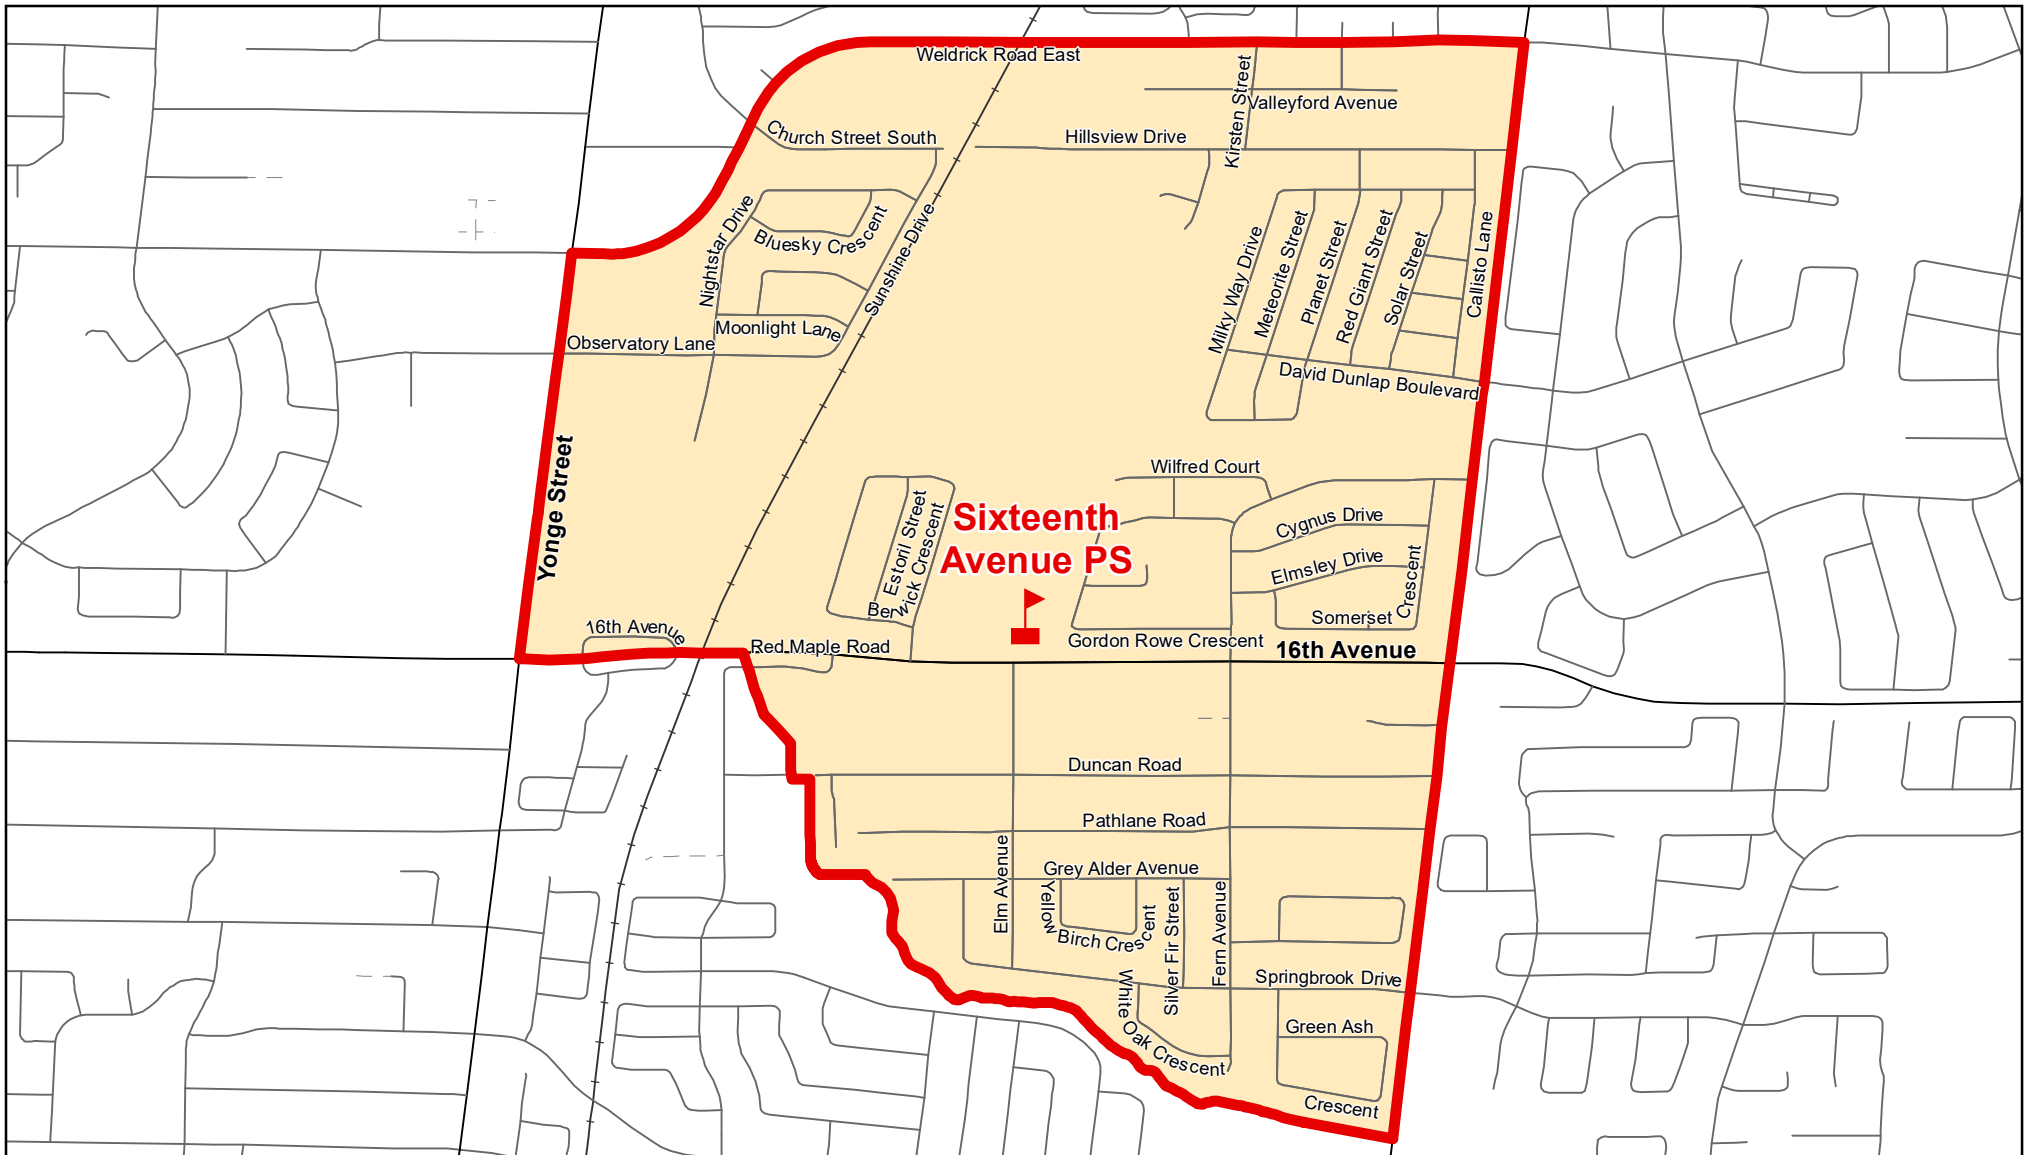

# Sixteenth Avenue PS, City of Richmond Hill

## Legend

- |   |   |   |
|---|---|---|
|  Elementary School |  School Boundary |  Urban Road    |
|  Secondary School  |  Holding Area    |  Regional Road |
|   |  Railway         |  Proposed Road |

## Notes

Boundary Approved: March 2002

Map Updated: August 2019