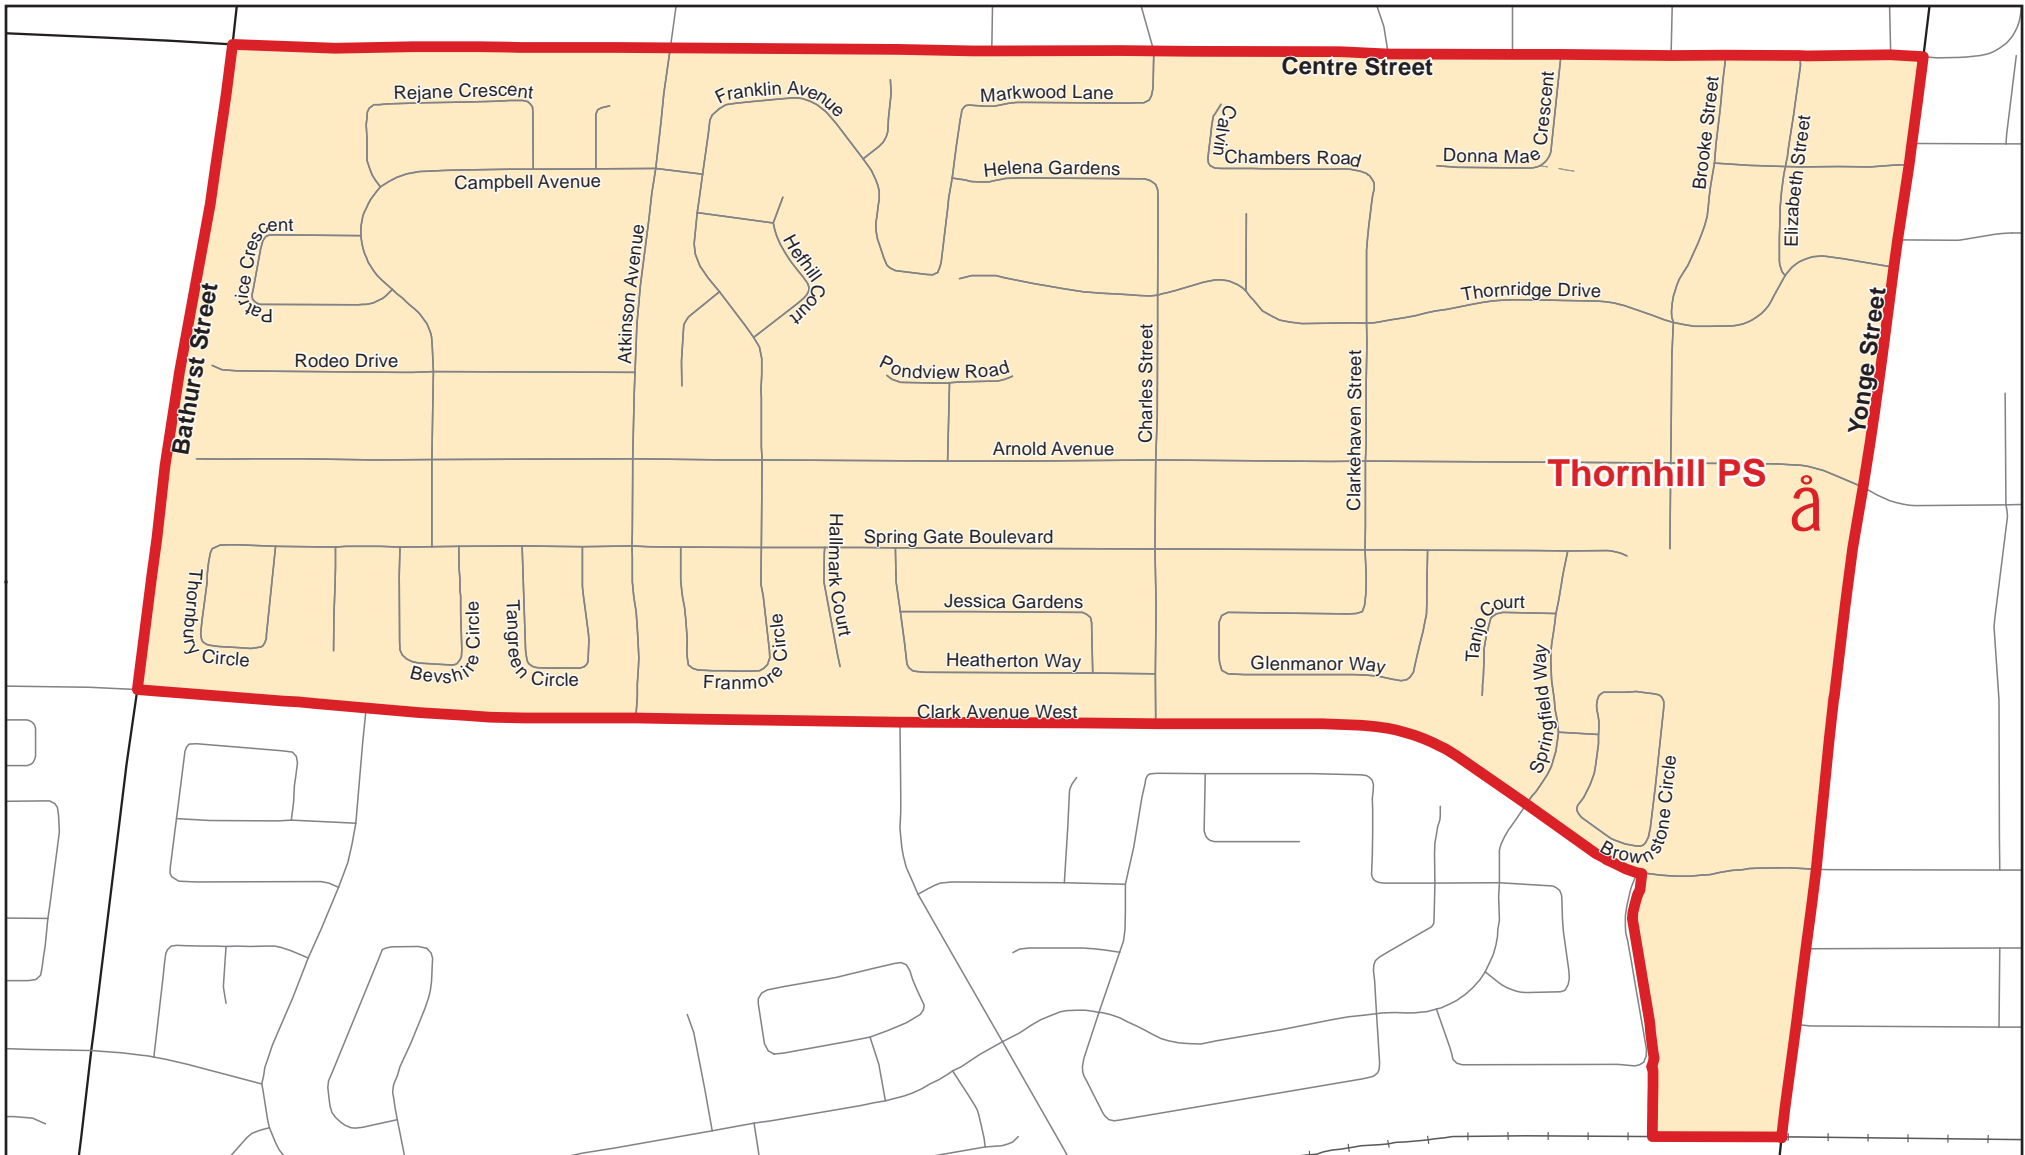

Thornhill PS, City of Vaughan

Legend

- | | | |
|--|---|---|
|  Elementary School |  School Boundary |  Urban Road |
|  Secondary School |  Holding Area |  Regional Road |
| |  Railway |  Proposed Road |

Notes

Boundary Approved: March 2013

Map Updated: August 2019