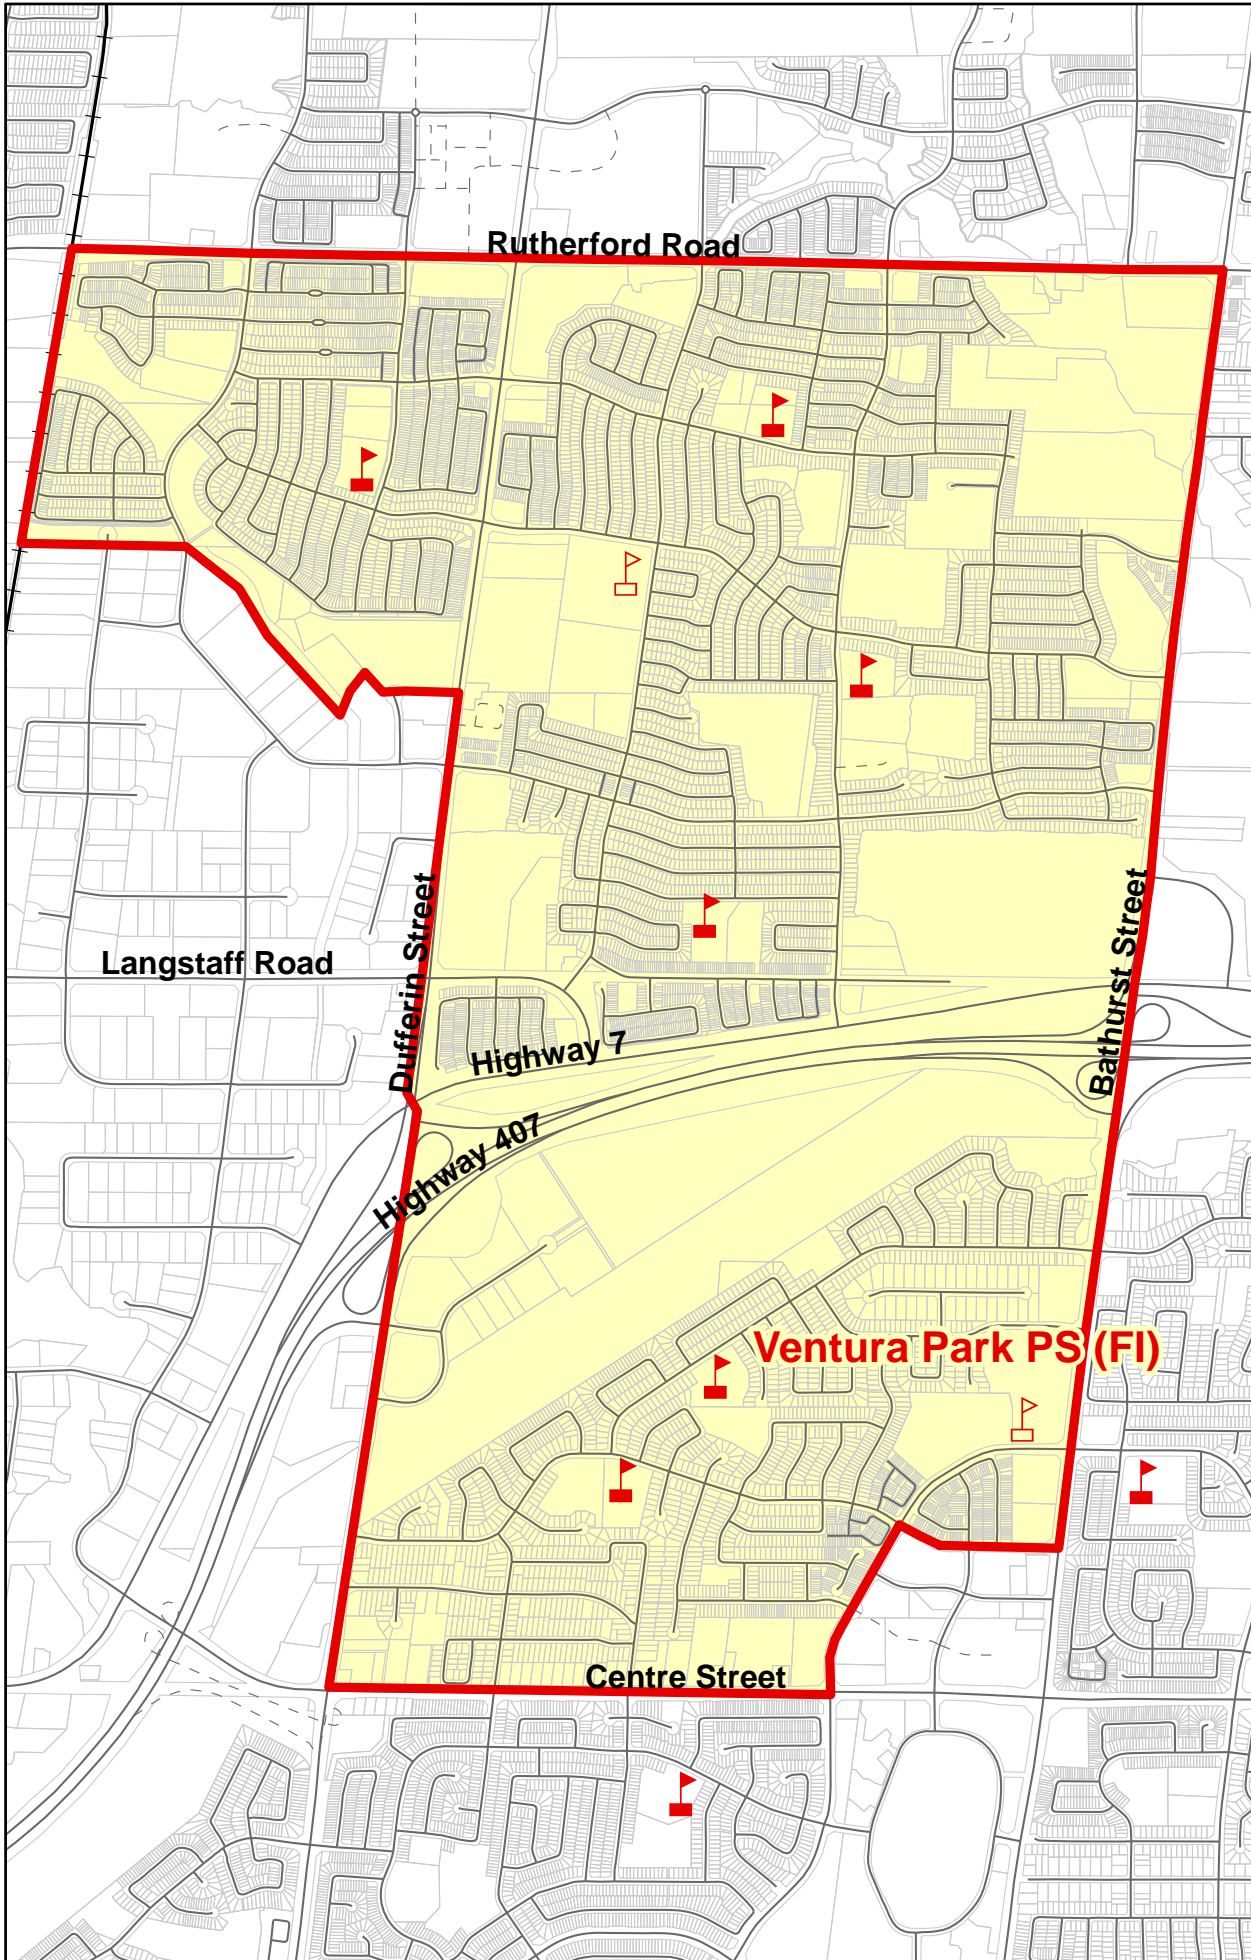

# Ventura Park PS (French Immersion), City of Vaughan

**Legend**

- Elementary School
- Secondary School
- School Boundary
- Parcel
- Road
- Proposed Road
- Railway
- Creek/River
- Holding Area

**Elementary FI School Boundaries**

**Notes**

For students residing in the following boundaries:

- Bakersfield PS
- Carrville Mills PS
- Forest Run PS
- Thornhill Woods PS
- Wilshire ES

Boundary Approved:  
March 2014  
Map Updated:  
July 2015