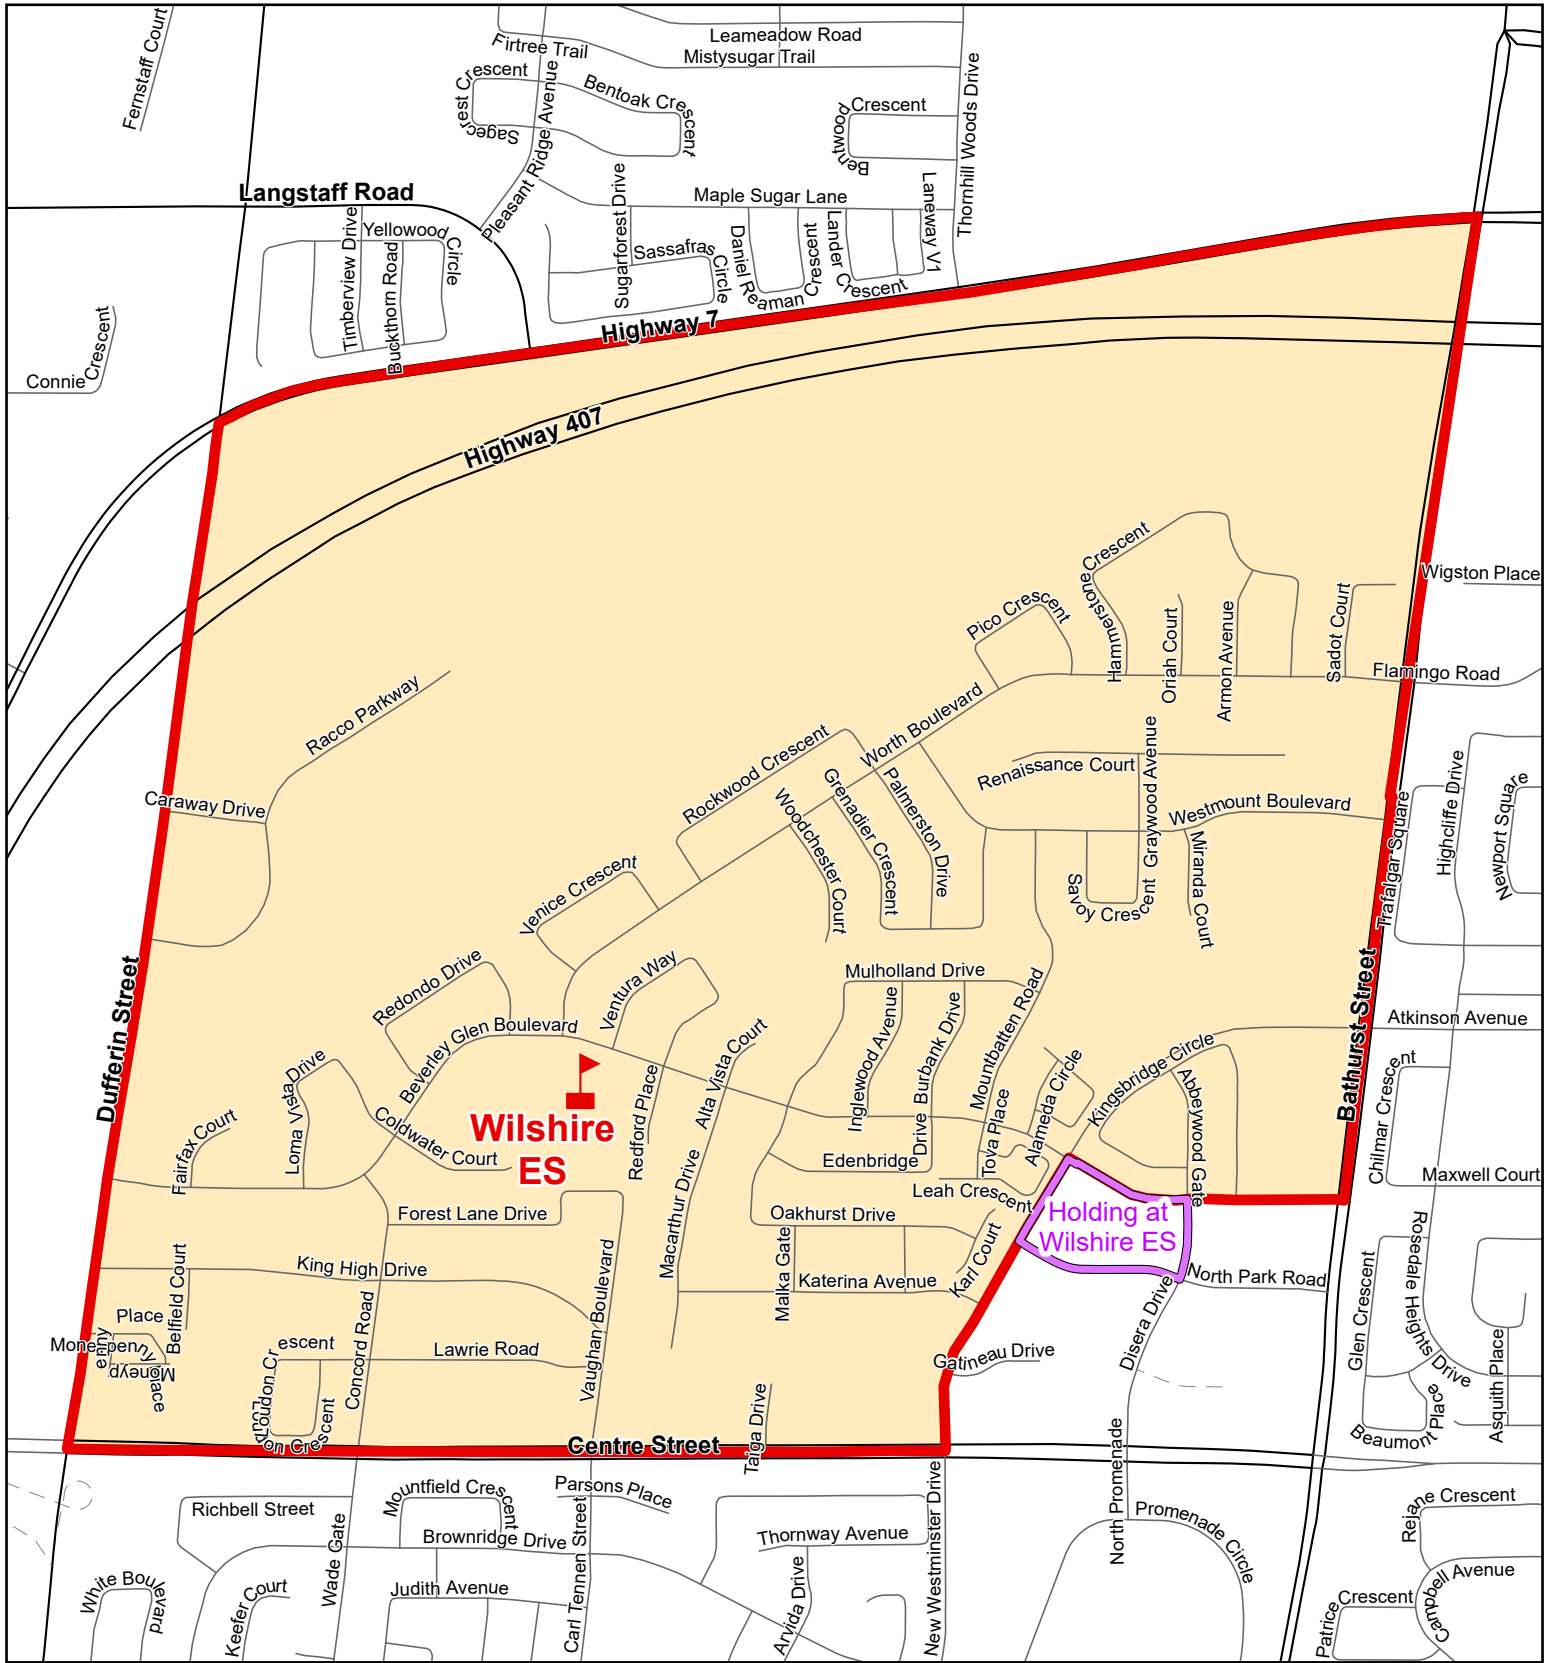

Wilshire ES, City of Vaughan

Legend

-  Elementary School
-  School Boundary
-  Urban Road
-  Secondary School
-  Holding Area
-  Regional Road
-  Railway
-  Proposed Road

Notes

A portion of Maple Creek PS Boundary will be held at Wilshire ES. Please see map for details.

Boundary Approved: March 2009

Map Updated: December 2021

Holding Area at Wilshire ES, City of Vaughan

Legend

- | | | | | | |
|---|-------------------|---|-----------------|---|---------------|
|  | Elementary School |  | School Boundary |  | Urban Road |
|  | Secondary School |  | Holding Area |  | Regional Road |
| | |  | Railway |  | Proposed Road |

Notes

Holding area noted above will be held at Wilshire ES.
Please see map for details.

Map Updated: December 2022

Wilshire ES, City of Vaughan

Effective for the 2025-2026 School Year

Legend

Elementary School	School Boundary	Urban Road
Secondary School	Holding Area	Regional Road
Railway	Proposed Road	

Notes

A portion of Maple Creek PS Boundary will be held at Wilshire ES. Please see map for details.

Boundary Approved: March 2009 **Map Updated: January 2025**