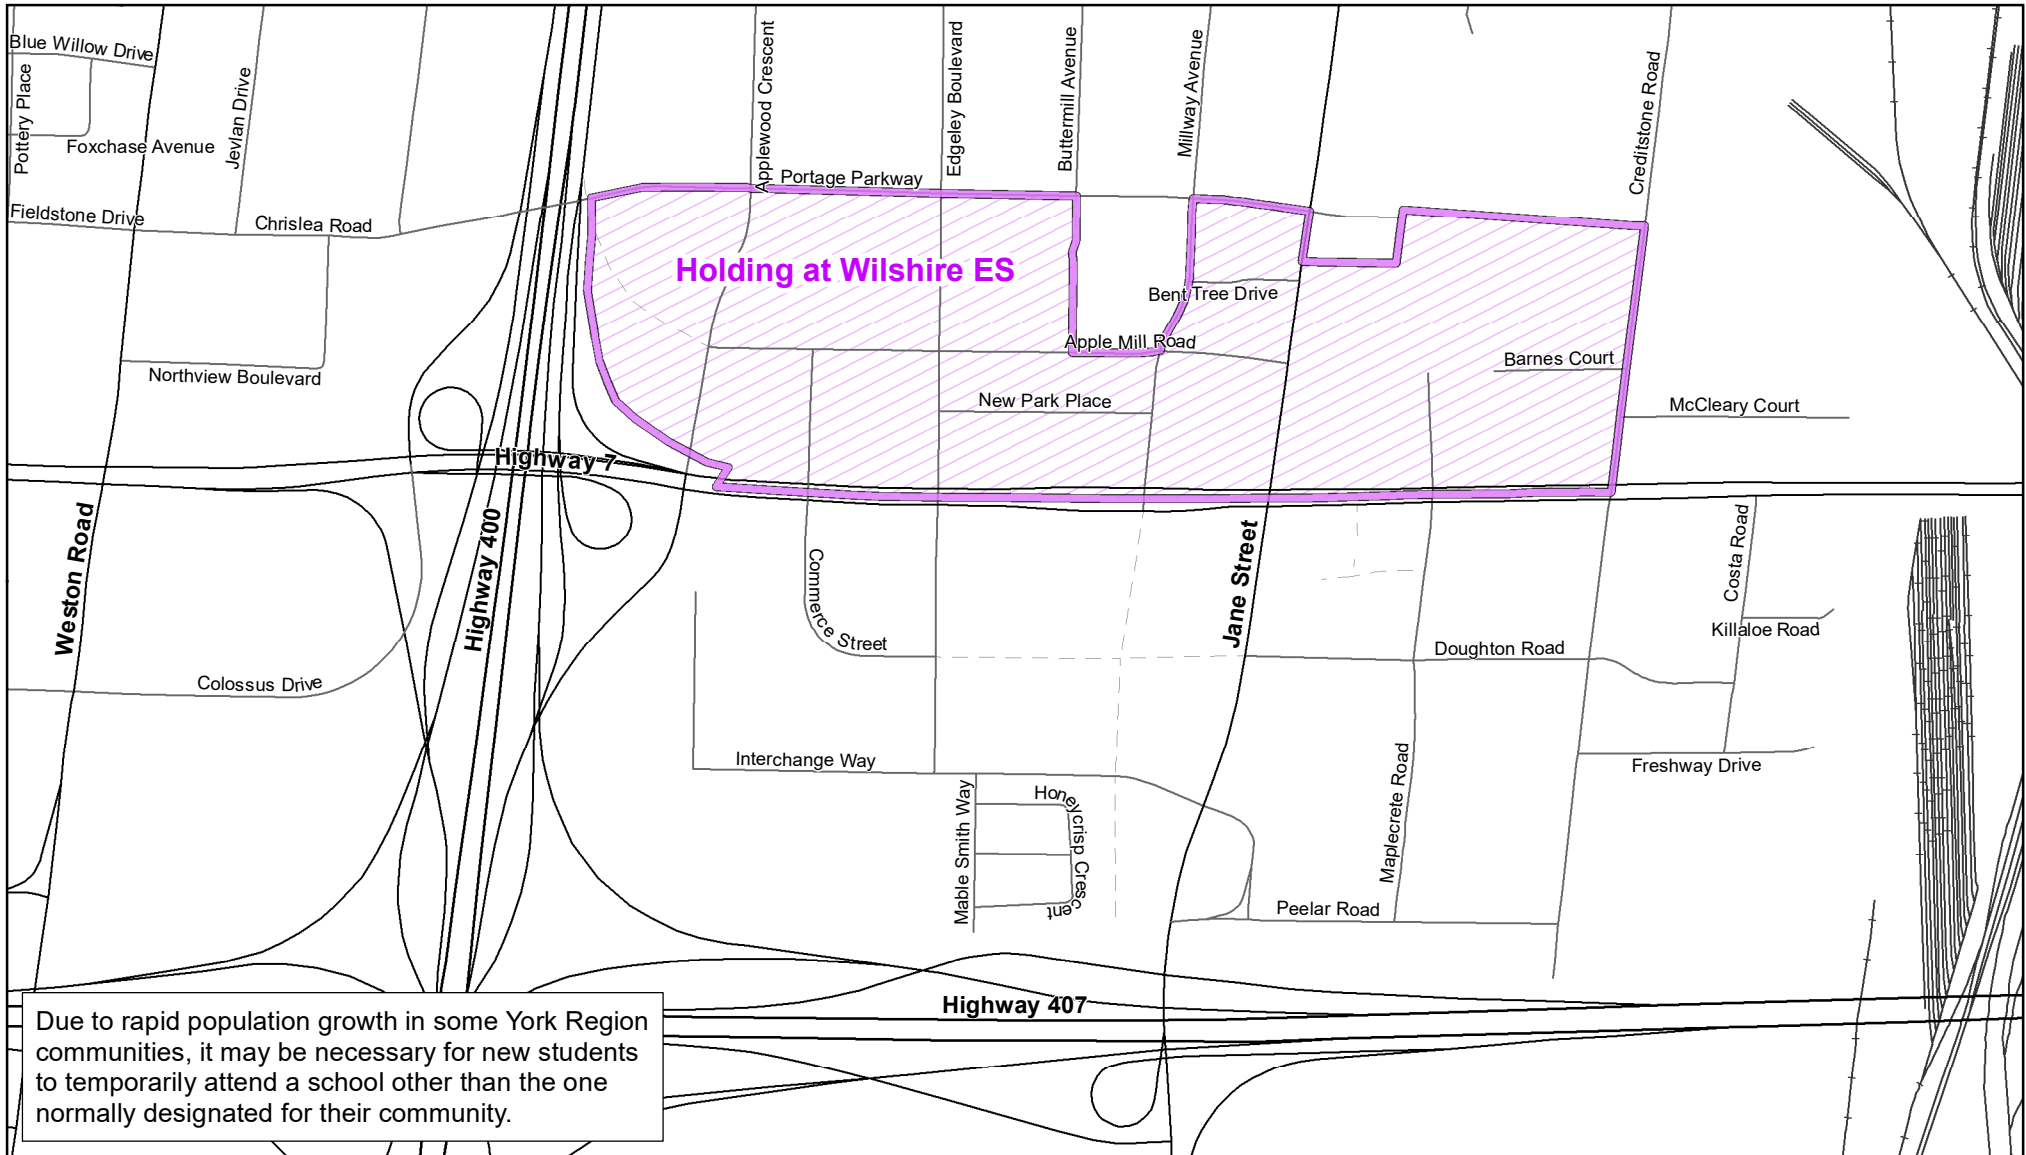

Wilshire ES, City of Vaughan

Legend

-  Elementary School
-  School Boundary
-  Urban Road
-  Secondary School
-  Holding Area
-  Regional Road
-  Railway
-  Proposed Road

Notes

A portion of Maple Creek PS Boundary will be held at Wilshire ES. Please see map for details.

Boundary Approved: March 2009

Map Updated: December 2021

Holding Area at Wilshire ES, City of Vaughan

Legend

- | | | | | | |
|---|-------------------|---|-----------------|---|---------------|
|  | Elementary School |  | School Boundary |  | Urban Road |
|  | Secondary School |  | Holding Area |  | Regional Road |
| | |  | Railway |  | Proposed Road |

Notes

Holding area noted above will be held at Wilshire ES.
Please see map for details.

Map Updated: December 2022

Wilshire ES, City of Vaughan

Effective for the 2025-2026 School Year

Legend

Elementary School	School Boundary	Urban Road
Secondary School	Holding Area	Regional Road
Railway	Proposed Road	

Notes

A portion of Maple Creek PS Boundary will be held at Wilshire ES. Please see map for details.

Boundary Approved: March 2009 **Map Updated: January 2025**