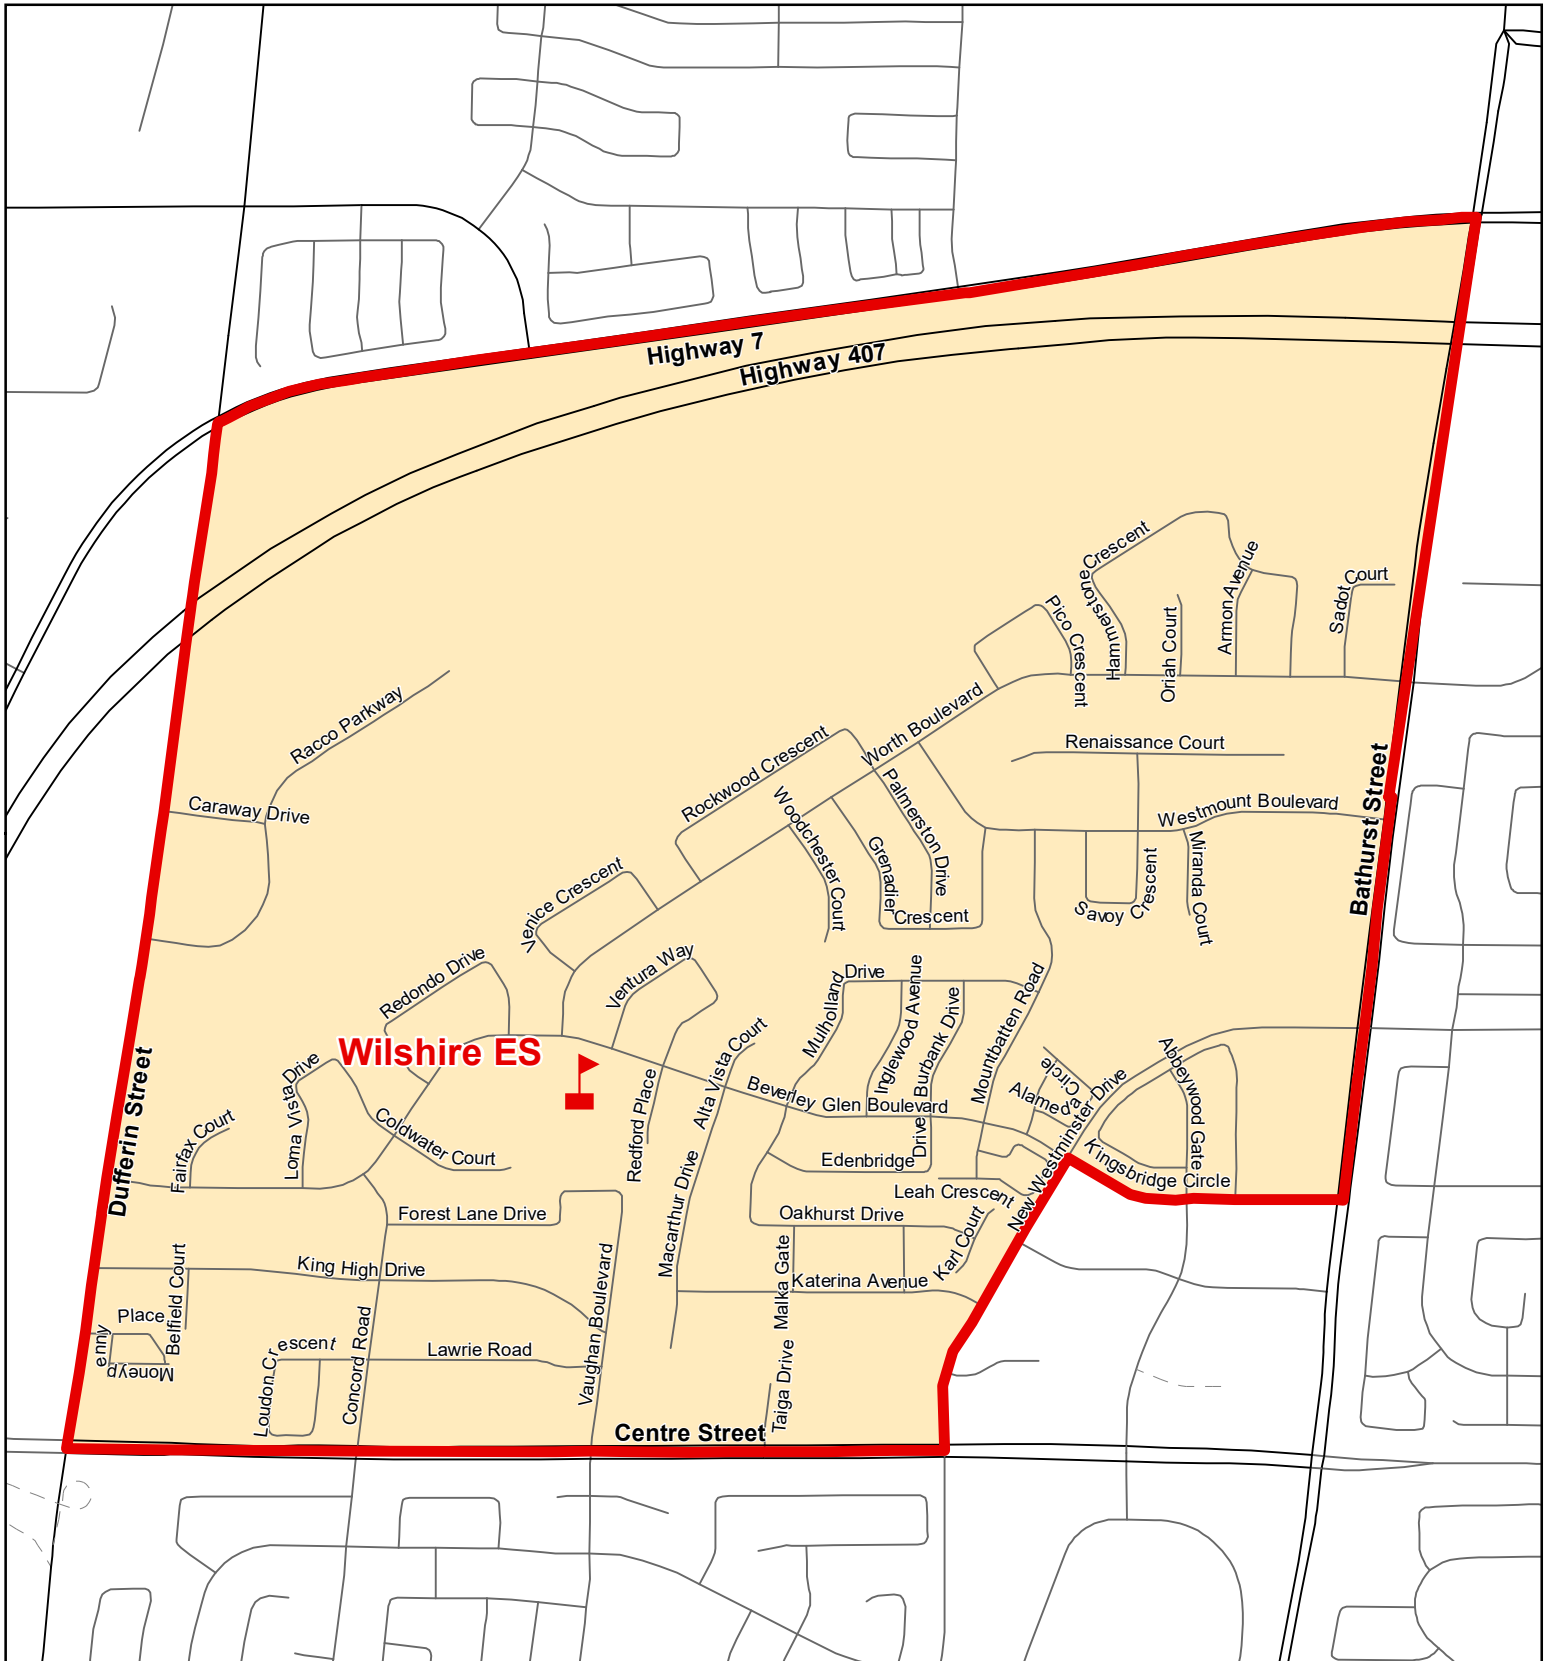

Wilshire ES, City of Vaughan

Legend

-  Elementary School
-  School Boundary
-  Urban Road
-  Secondary School
-  Holding Area
-  Regional Road
-  Railway
-  Proposed Road

Notes

A portion of Maple Creek PS Boundary will be held at Wilshire ES. Please see map for details.

Boundary Approved: March 2009

Map Updated: December 2021

Holding Area at Wilshire ES, City of Vaughan

Legend

- | | | | | | |
|---|-------------------|---|-----------------|---|---------------|
|  | Elementary School |  | School Boundary |  | Urban Road |
|  | Secondary School |  | Holding Area |  | Regional Road |
| | |  | Railway |  | Proposed Road |

Notes

Holding area noted above will be held at Wilshire ES.
Please see map for details.

Map Updated: December 2022

Wilshire ES, City of Vaughan

Effective for the 2025-2026 School Year

Legend

Elementary School	School Boundary	Urban Road
Secondary School	Holding Area	Regional Road
Railway	Proposed Road	

Notes

A portion of Maple Creek PS Boundary will be held at Wilshire ES. Please see map for details.

Boundary Approved: March 2009 **Map Updated: January 2025**