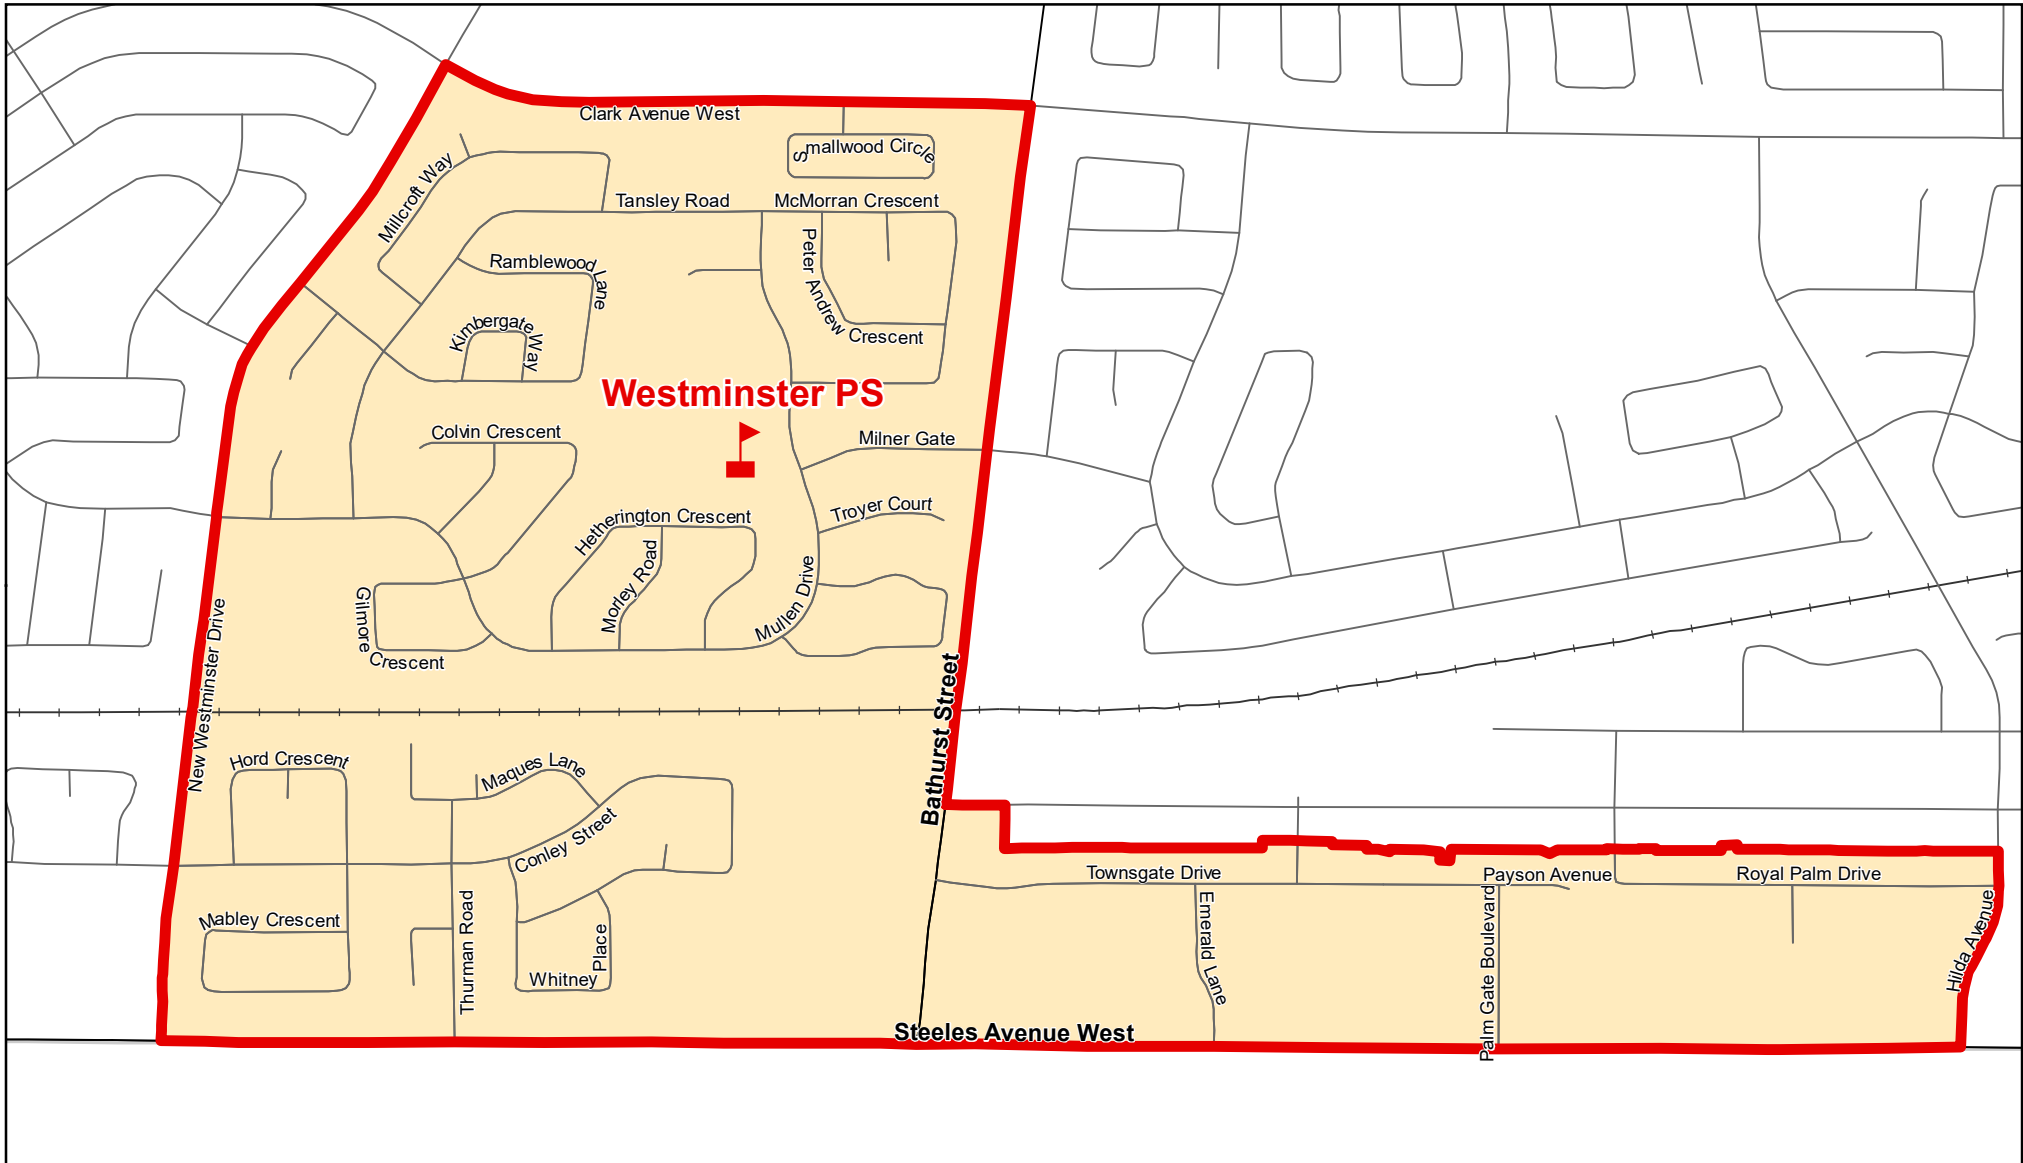

Westminster PS, City of Vaughan

Legend

 Elementary School	 School Boundary	 Urban Road
 Secondary School	 Holding Area	 Regional Road
	 Railway	 Proposed Road

Notes

Boundary Approved: April 2015

Map Updated: August 2019