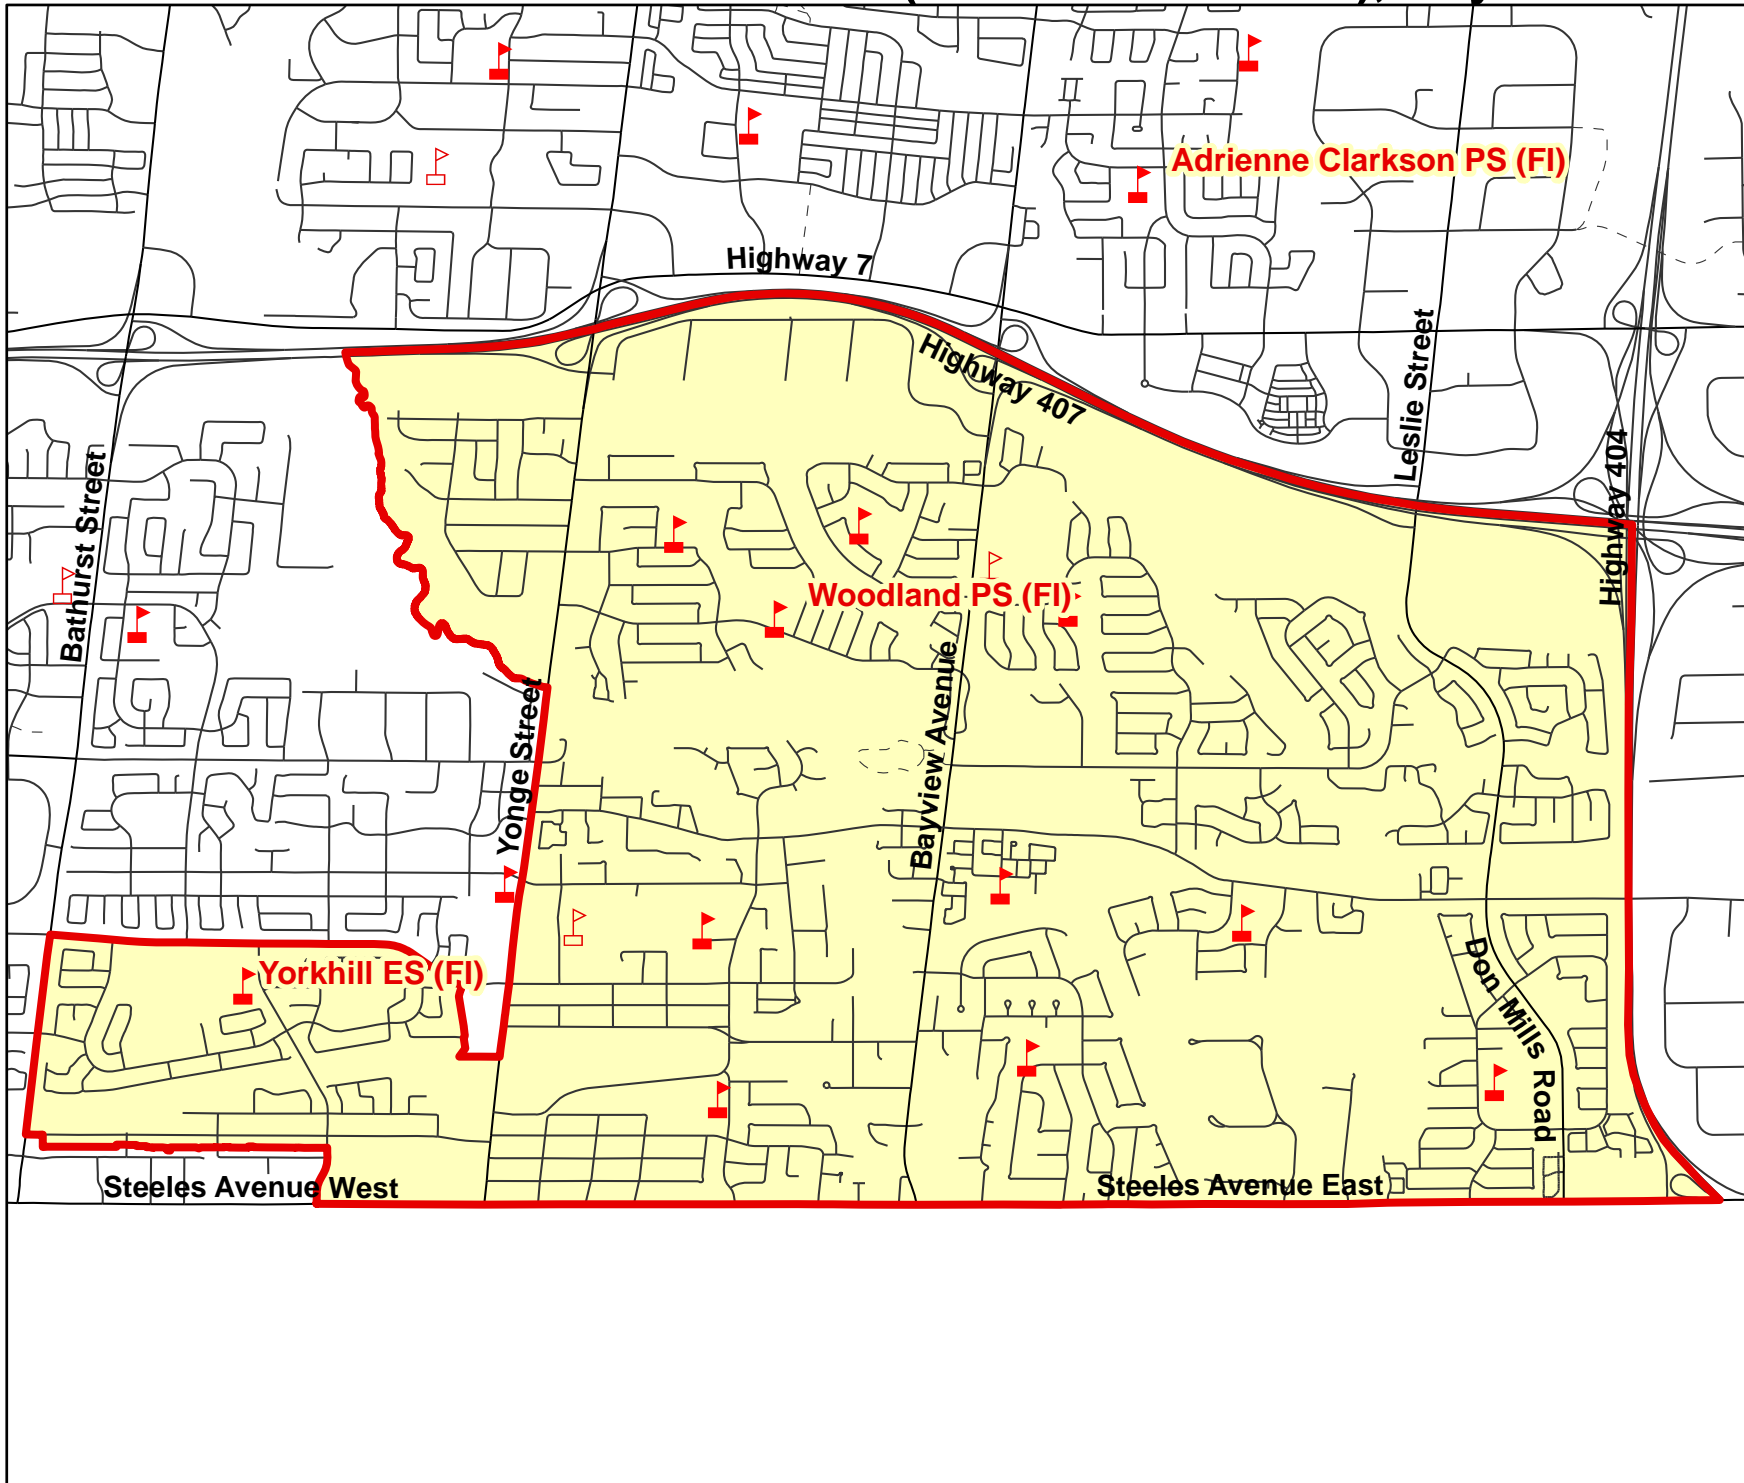

Yorkhill ES/Woodland PS (French Immersion), City of Markham

Legend

- Elementary School
- Secondary School
- School Boundary
- Parcel
- Road
- Proposed Road
- Railway
- Creek/River
- Holding Area

Elementary FI School Boundaries

Notes

For students residing in the following boundaries (Gr 1-3 at Yorkhill ES and Gr 4-8 at Woodland PS):

- Baythorn PS
- Bayview Fairways PS Section A
- Bayview Fairways PS Section B (South of 407)
- Bayview Glen PS
- E.J. Sand PS
- Johnsview Village PS
- German Mills PS
- Henderson Avenue PS
- Stornoway Crescent PS
- Willowbrook PS
- Yorkhill ES

Boundary Approved:
April 2015
Map Updated:
July 2015