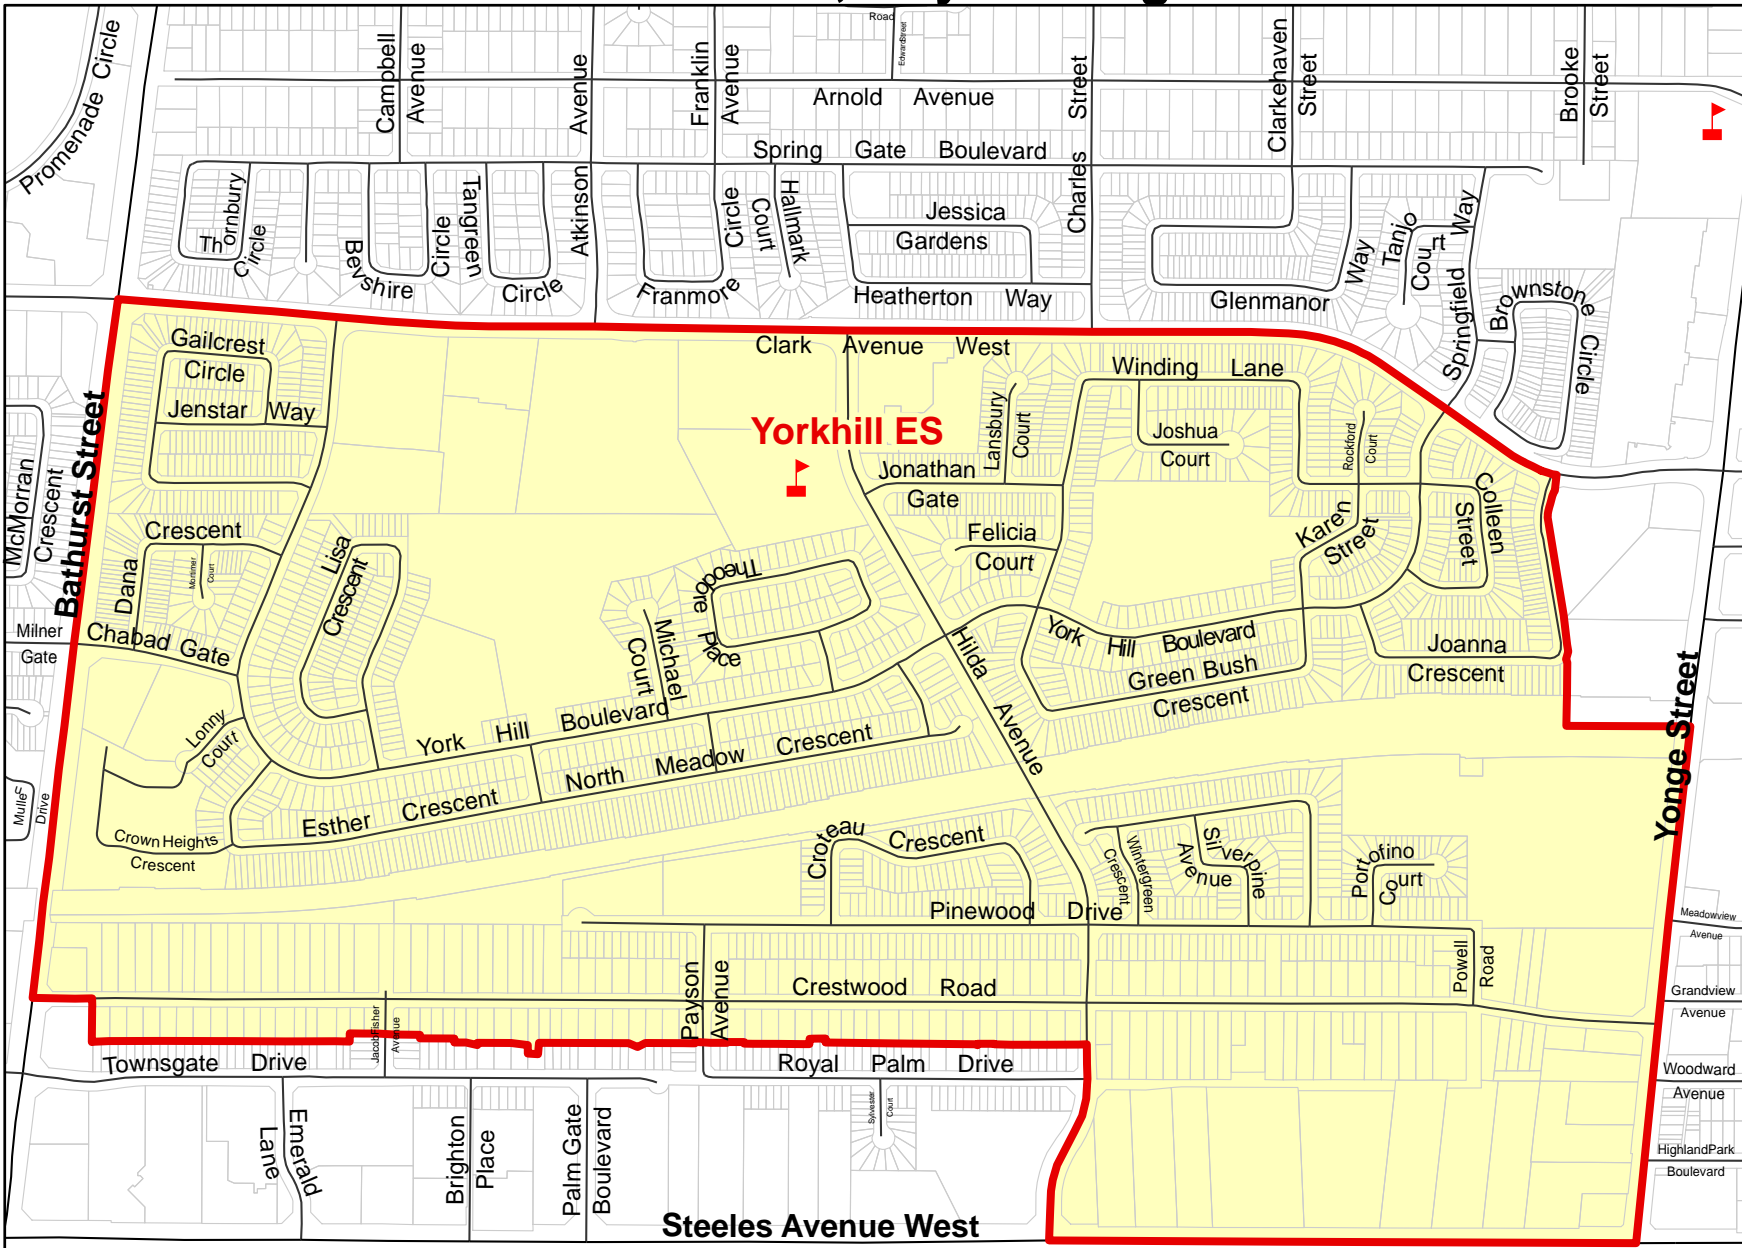

# Yorkhill ES, City of Vaughan

CITY OF TORONTO

**Legend**

- Elementary School
- Secondary School
- School Boundary
- Parcel
- Road
- Proposed Road
- Railway
- Creek/River
- Holding Area

**Vaughan Elementary School Boundaries**

**Notes**

Boundary Approved:  
April 2015  
Map Updated:  
July 2015

**Notes**

For students residing in the following boundaries (Gr 1-3 at Yorkhill ES and Gr 4-8 at Woodland PS):

- Baythorn PS
- Bayview Fairways PS Section A
- Bayview Fairways PS Section B (South of 407)
- Bayview Glen PS
- E.J. Sand PS
- Johnsview Village PS
- German Mills PS
- Henderson Avenue PS
- Stornoway Crescent PS
- Willowbrook PS
- Yorkhill ES

Boundary Approved:  
April 2015  
Map Updated:  
July 2015