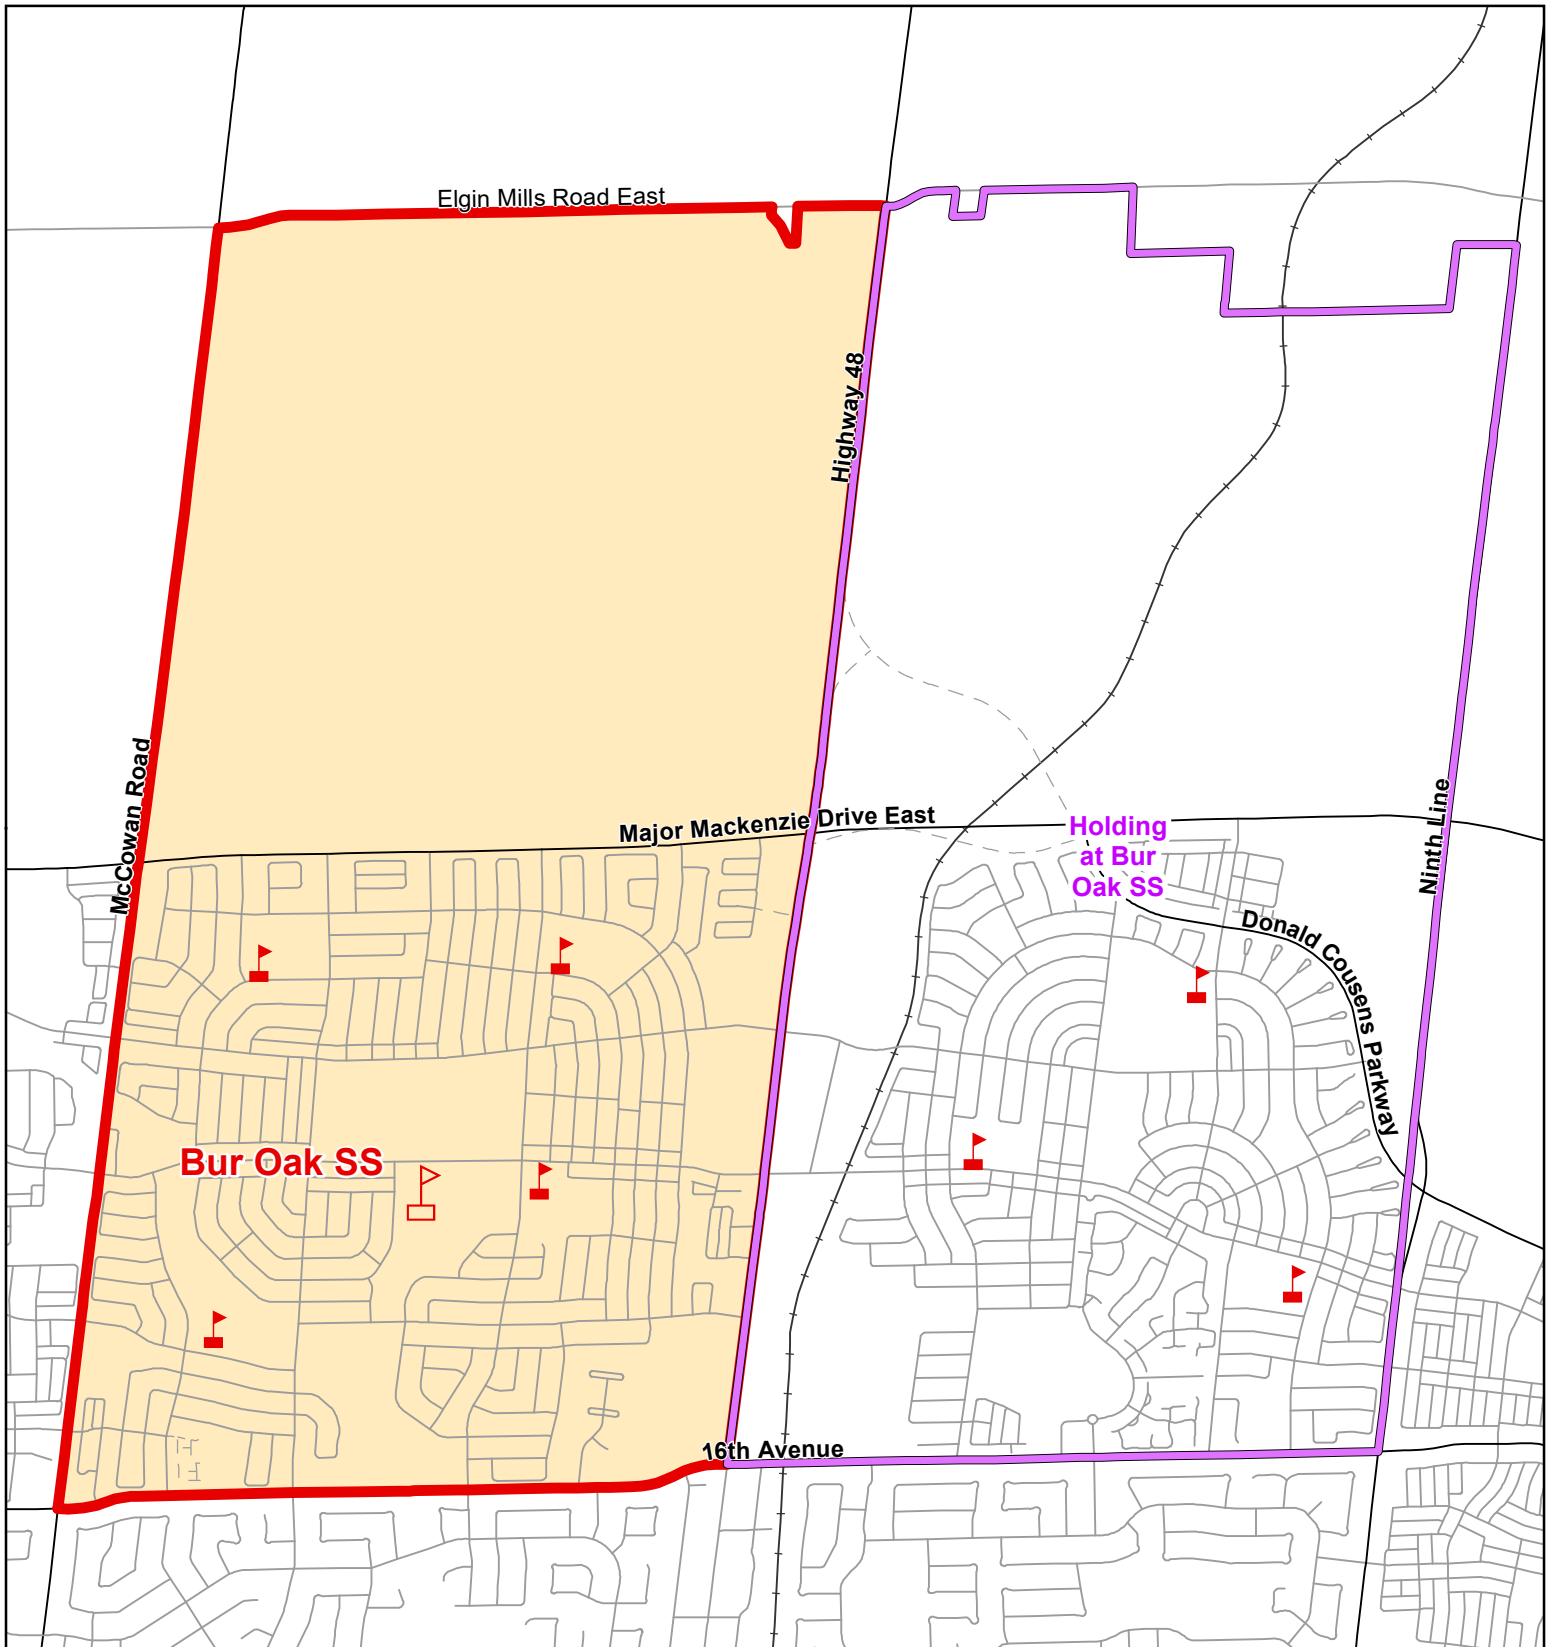

# Bur Oak SS, City of Markham

## Legend

- |   |   |   |
|---|---|---|
|  Elementary School |  School Boundary |  Urban Road    |
|  Secondary School  |  Holding Area    |  Regional Road |
|   |  Railway         |  Proposed Road |

## Notes

Students living in the Unnamed Greensborough SS boundary have been designated to hold at Bur Oak SS. Please see map for details.

Boundary Approved: 2002

Map Updated: August 2019