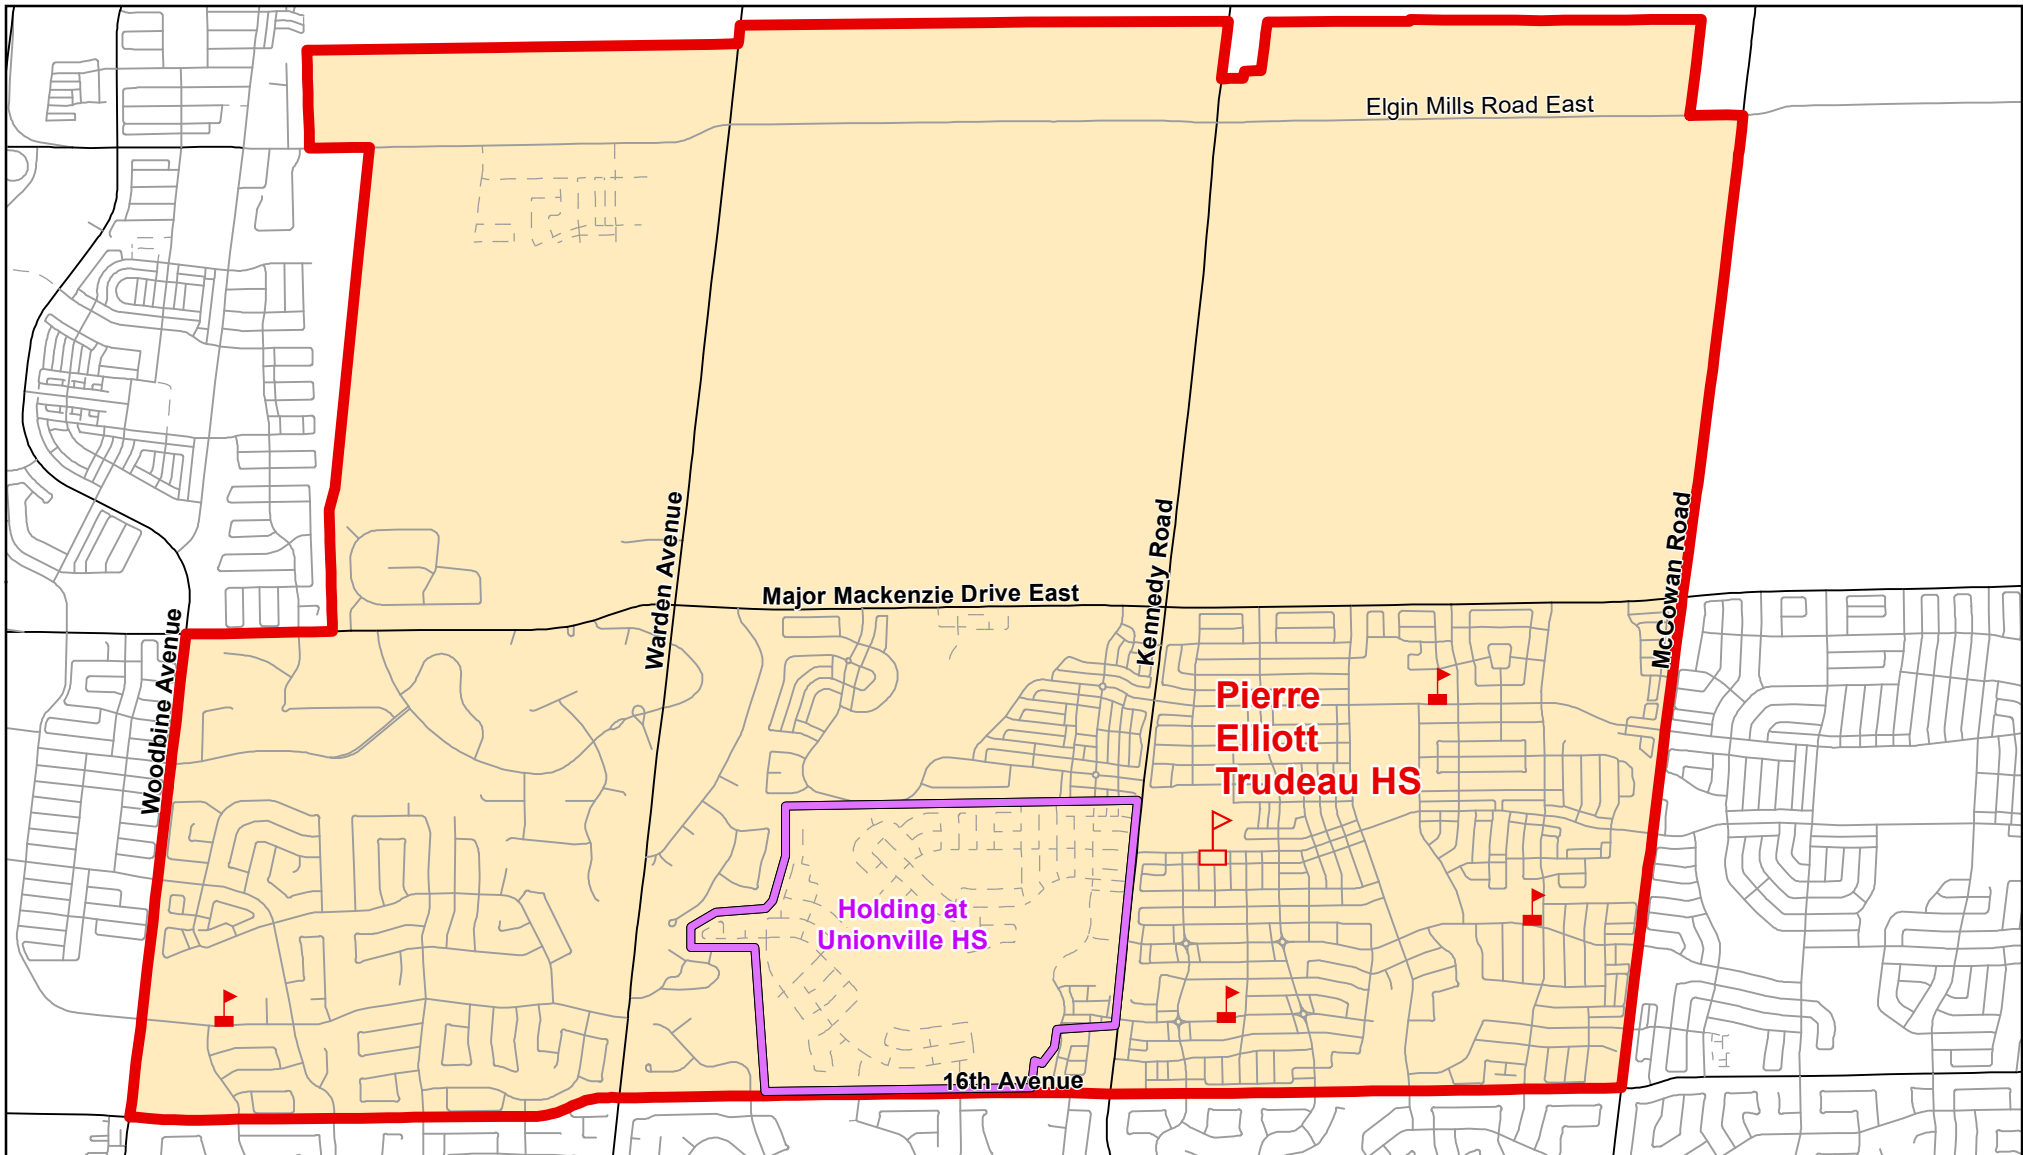

## Legend

- |   |   |   |
|---|---|---|
|  Elementary School |  School Boundary |  Urban Road    |
|  Secondary School  |  Holding Area    |  Regional Road |
|   |  Railway         |  Proposed Road |

## Notes

New development in the Pierre Elliott Trudeau HS boundary north west of 16th Avenue and Kennedy Road will be held at Unionville HS. Please see map for details.

Boundary Approved: January 2005

Map Updated: August 2019

## Legend

- |   |                   |   |                 |   |               |
|---|-------------------|---|-----------------|---|---------------|
|    | Elementary School |  | School Boundary |  | Urban Road    |
|    | Secondary School  |  | Holding Area    |  | Regional Road |
|  | Railway           |  | Proposed Road   |   |               |