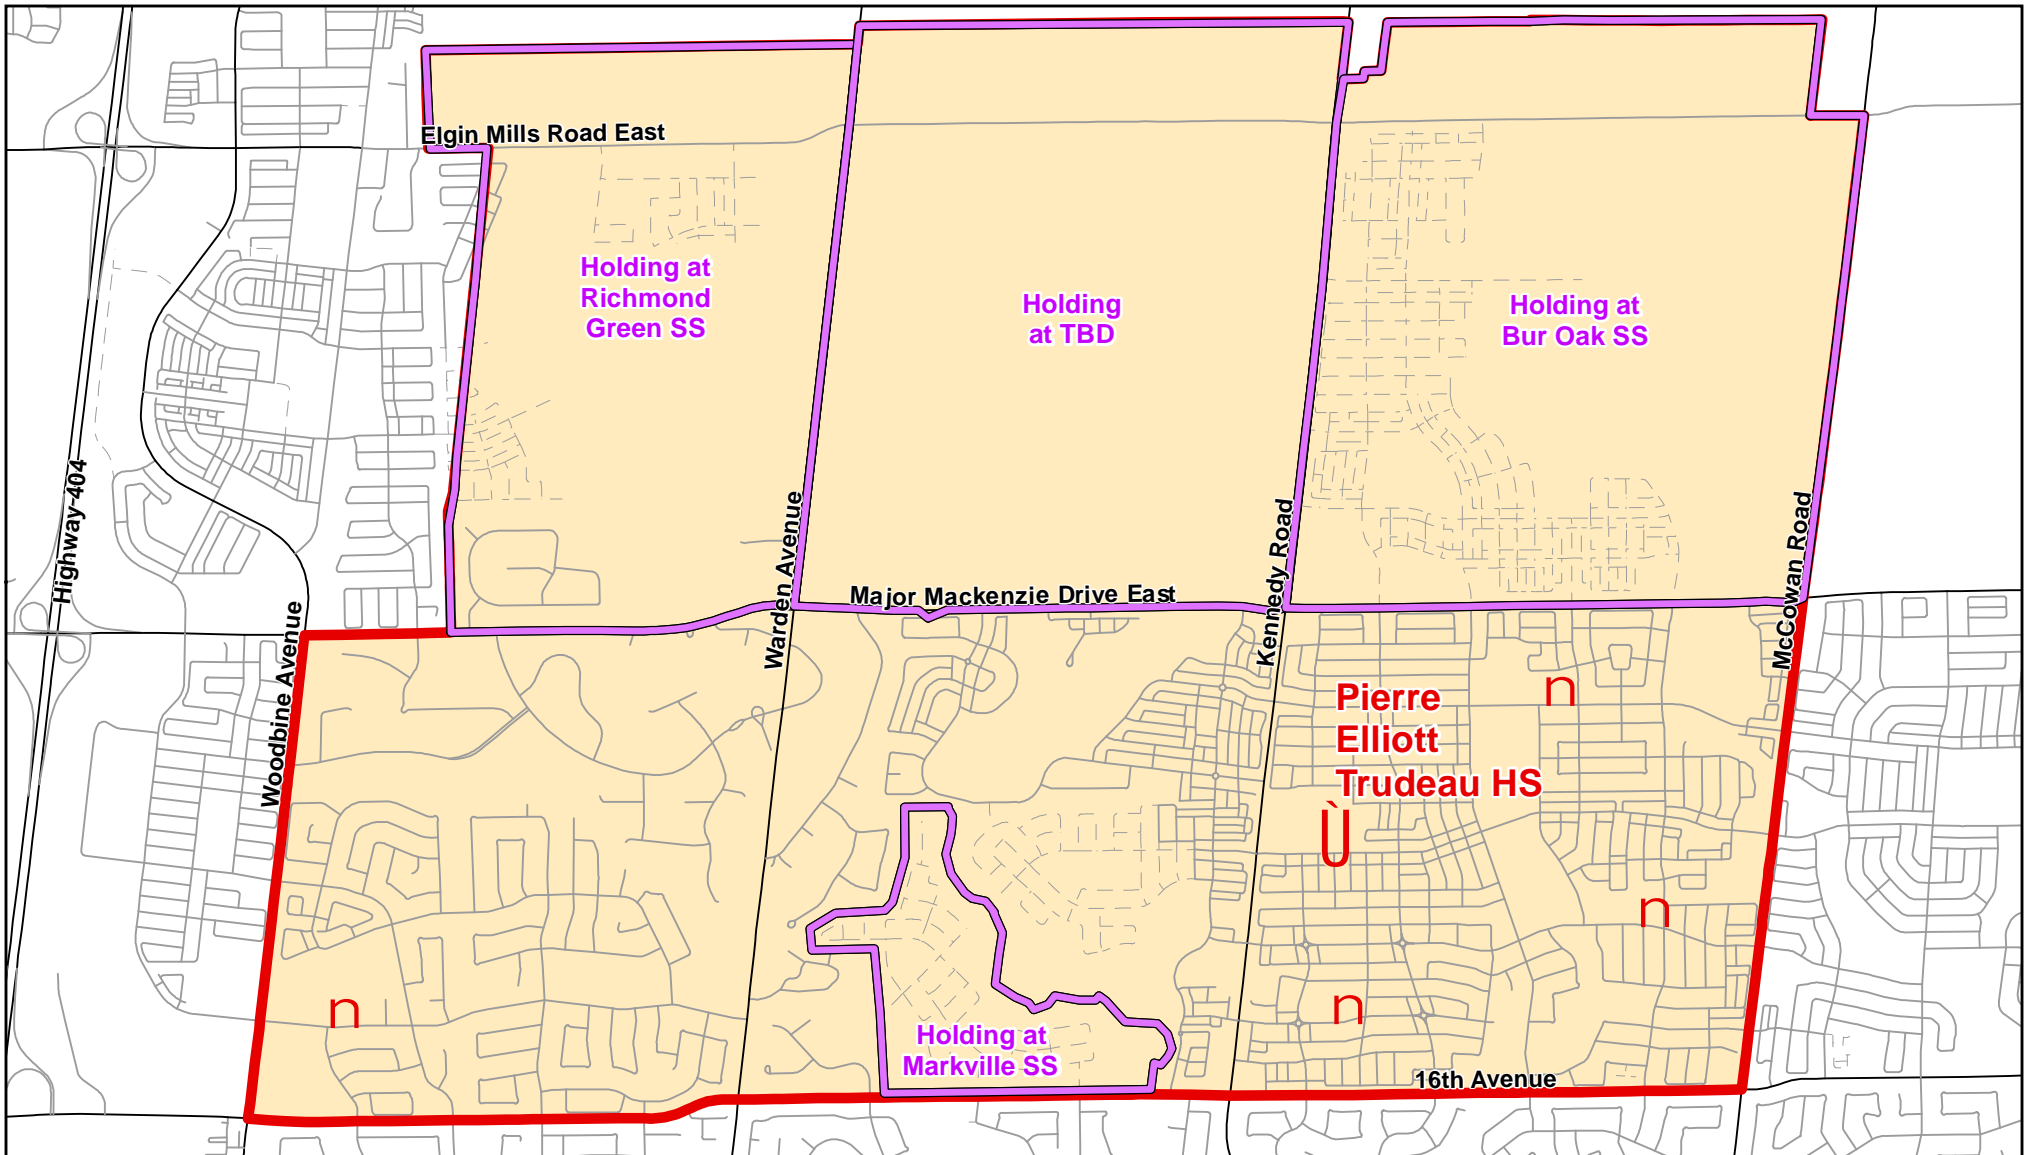

# Pierre Elliott Trudeau HS, City of Markham

**Legend**

|   |                   |   |                 |   |               |
|---|-------------------|---|-----------------|---|---------------|
|  | Elementary School |  | School Boundary |  | Urban Road    |
|  | Secondary School  |  | Holding Area    |  | Regional Road |
|   |                   |  | Railway         |  | Proposed Road |

**Notes**

New development in the Pierre Elliott Trudeau HS boundary north west of 16th Avenue and Kennedy Road will be held at Markville SS. New development north of Major Mackenzie Drive East will be held at Richmond Green SS, and Bur Oak SS. Please see map for details.

**Boundary Approved: January 2005**

**Map Updated: March 2022**

### Legend

- |   |                   |   |                 |   |               |
|---|-------------------|---|-----------------|---|---------------|
|  | Elementary School |  | School Boundary |  | Urban Road    |
|  | Secondary School  |  | Holding Area    |  | Regional Road |
|   |                   |  | Railway         |  | Proposed Road |