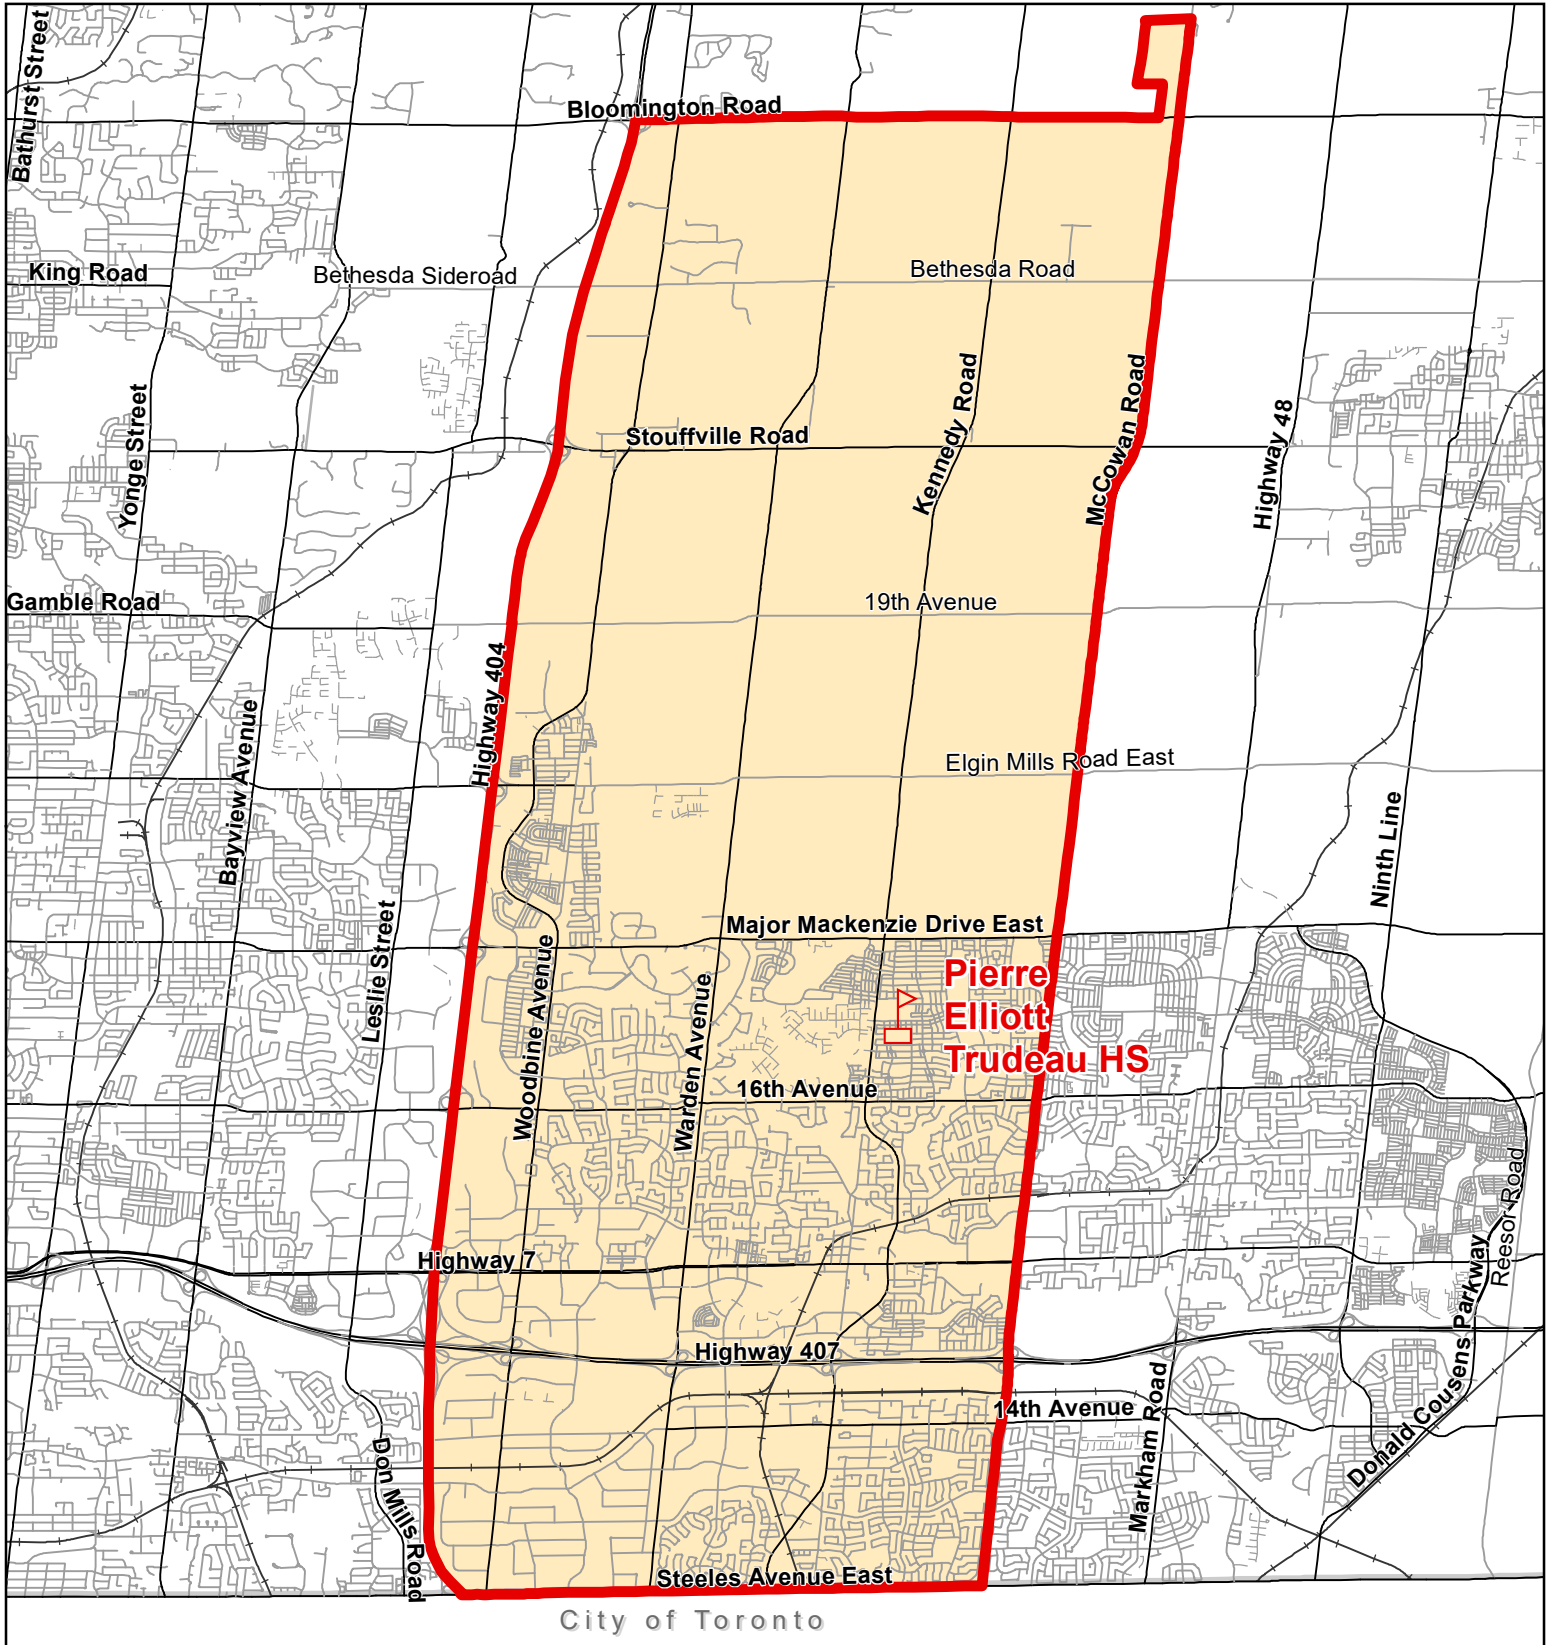

Pierre Elliott Trudeau HS, City of Markham (French Immersion)

Legend

	Elementary School		School Boundary		Urban Road
	Secondary School		Holding Area		Regional Road
	Railway		Proposed Road		

Notes

Pierre Elliott Trudeau HS accommodates students living in the above French Immersion boundary.

Boundary Approved: April 2015

Map Updated: August 2019