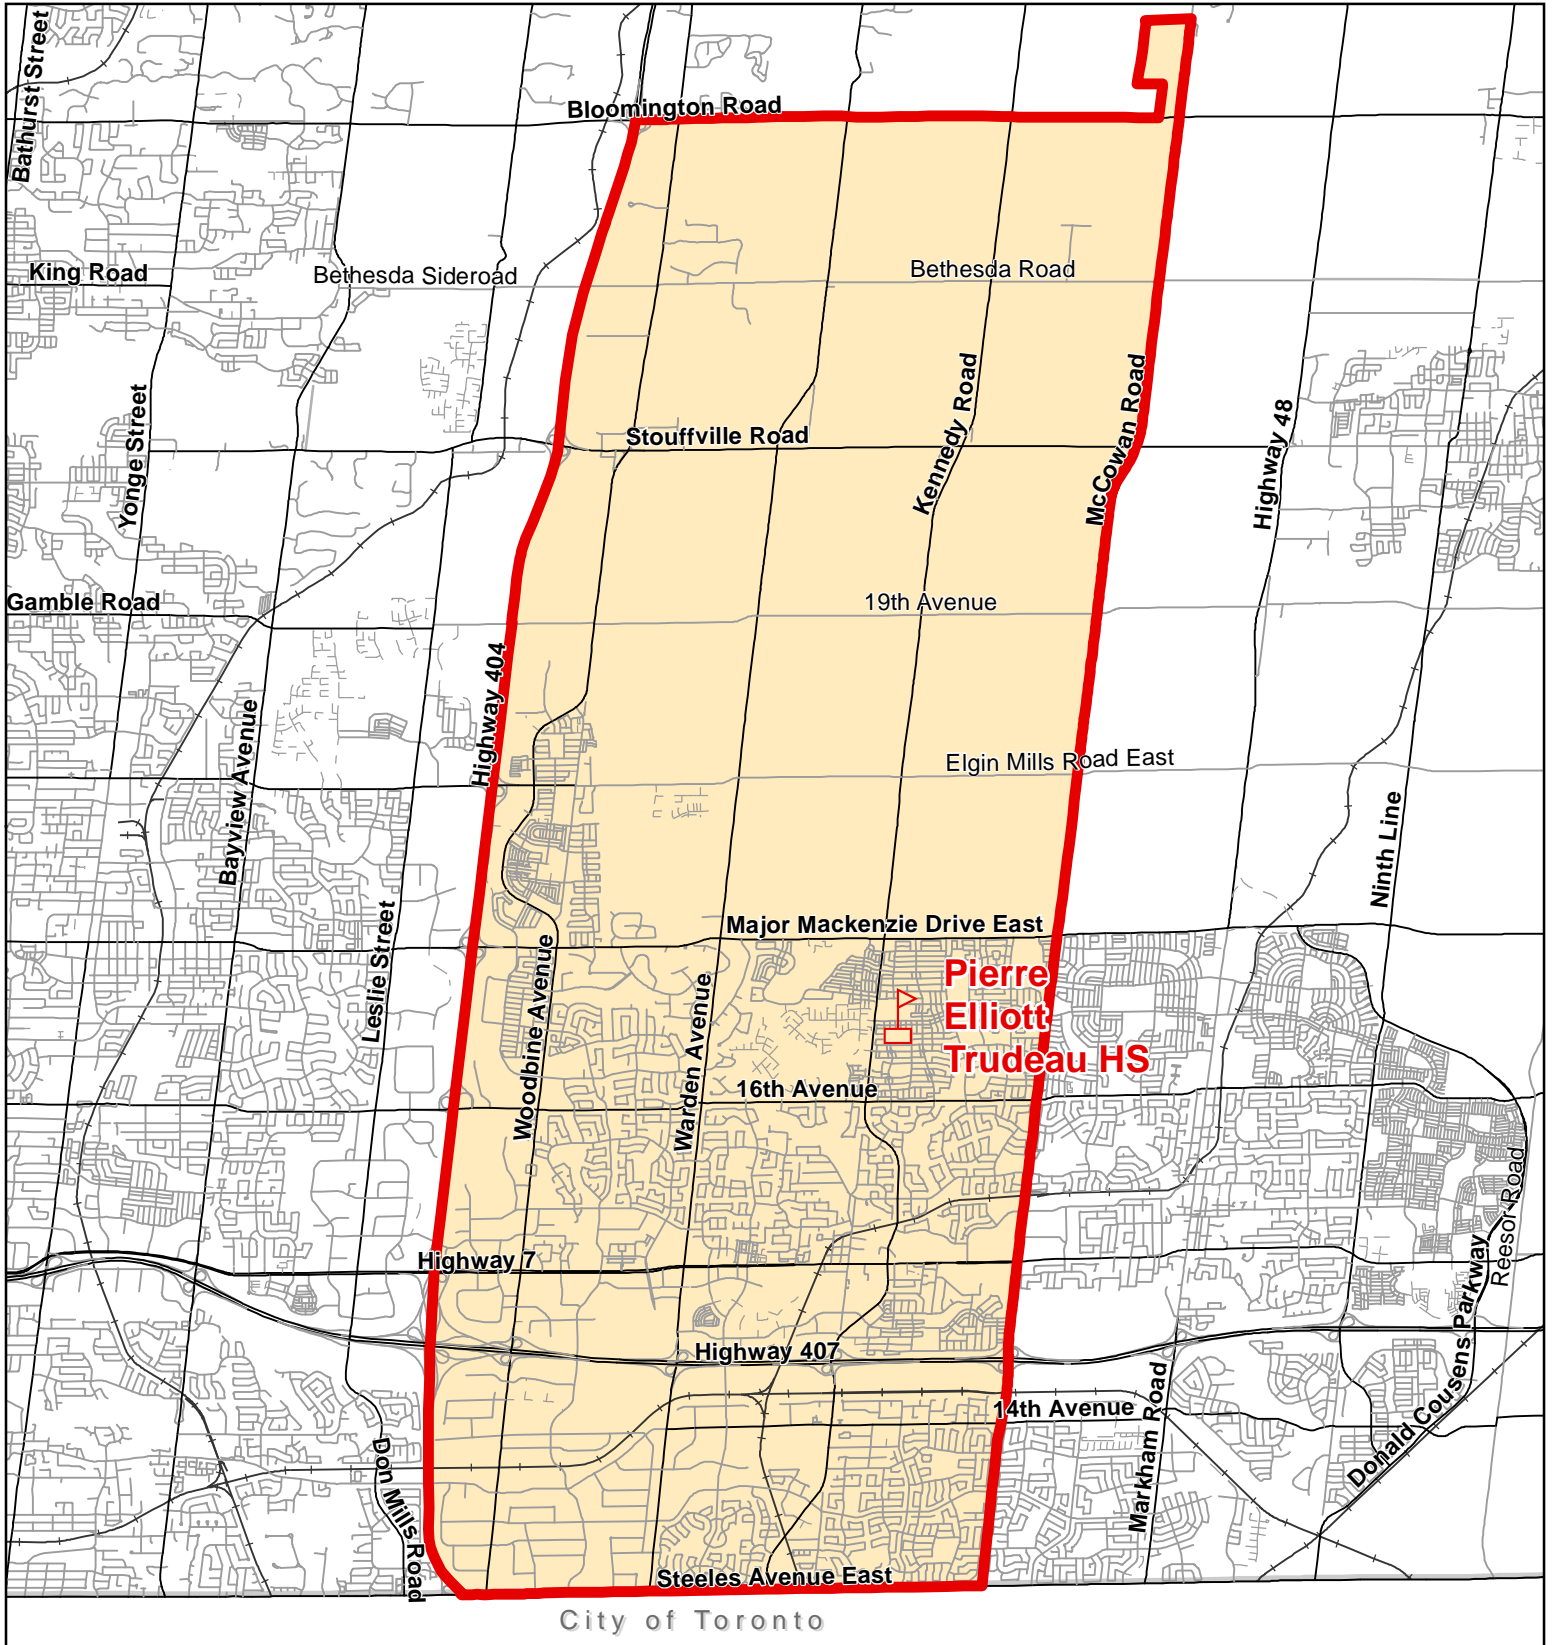

Pierre Elliott Trudeau HS, City of Markham (French Immersion)

Legend

	Elementary School		School Boundary		Urban Road
	Secondary School		Holding Area		Regional Road
			Railway		Proposed Road

Notes

Pierre Elliott Trudeau HS accommodates students living in the above French Immersion boundary.

Boundary Approved: April 2015

Map Updated: August 2019