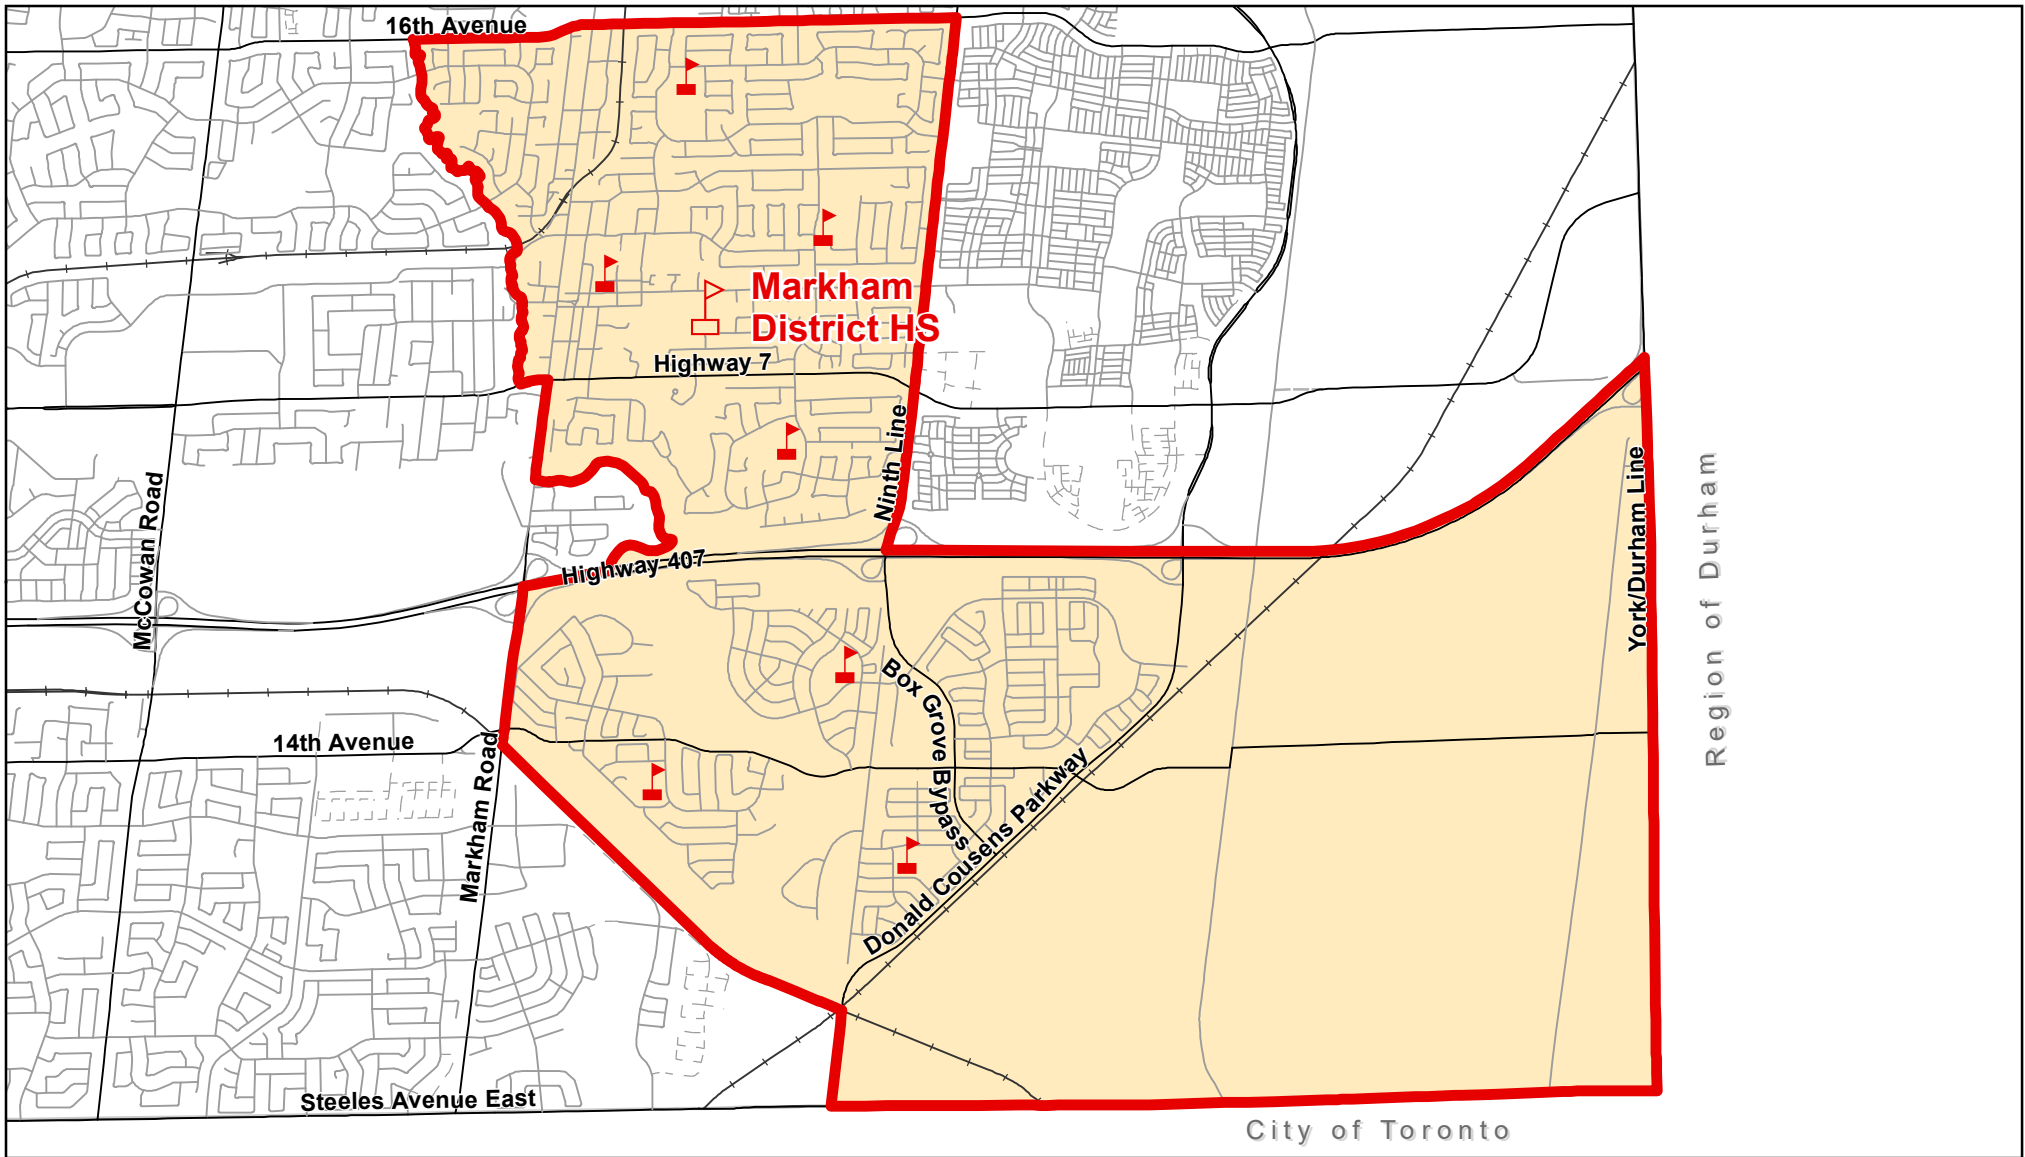

Markham District HS, City of Markham

Legend

 Elementary School	 School Boundary	 Urban Road
 Secondary School	 Holding Area	 Regional Road
 Railway	 Proposed Road	

Notes

Boundary Approved: March 2016

Map Updated: August 2019