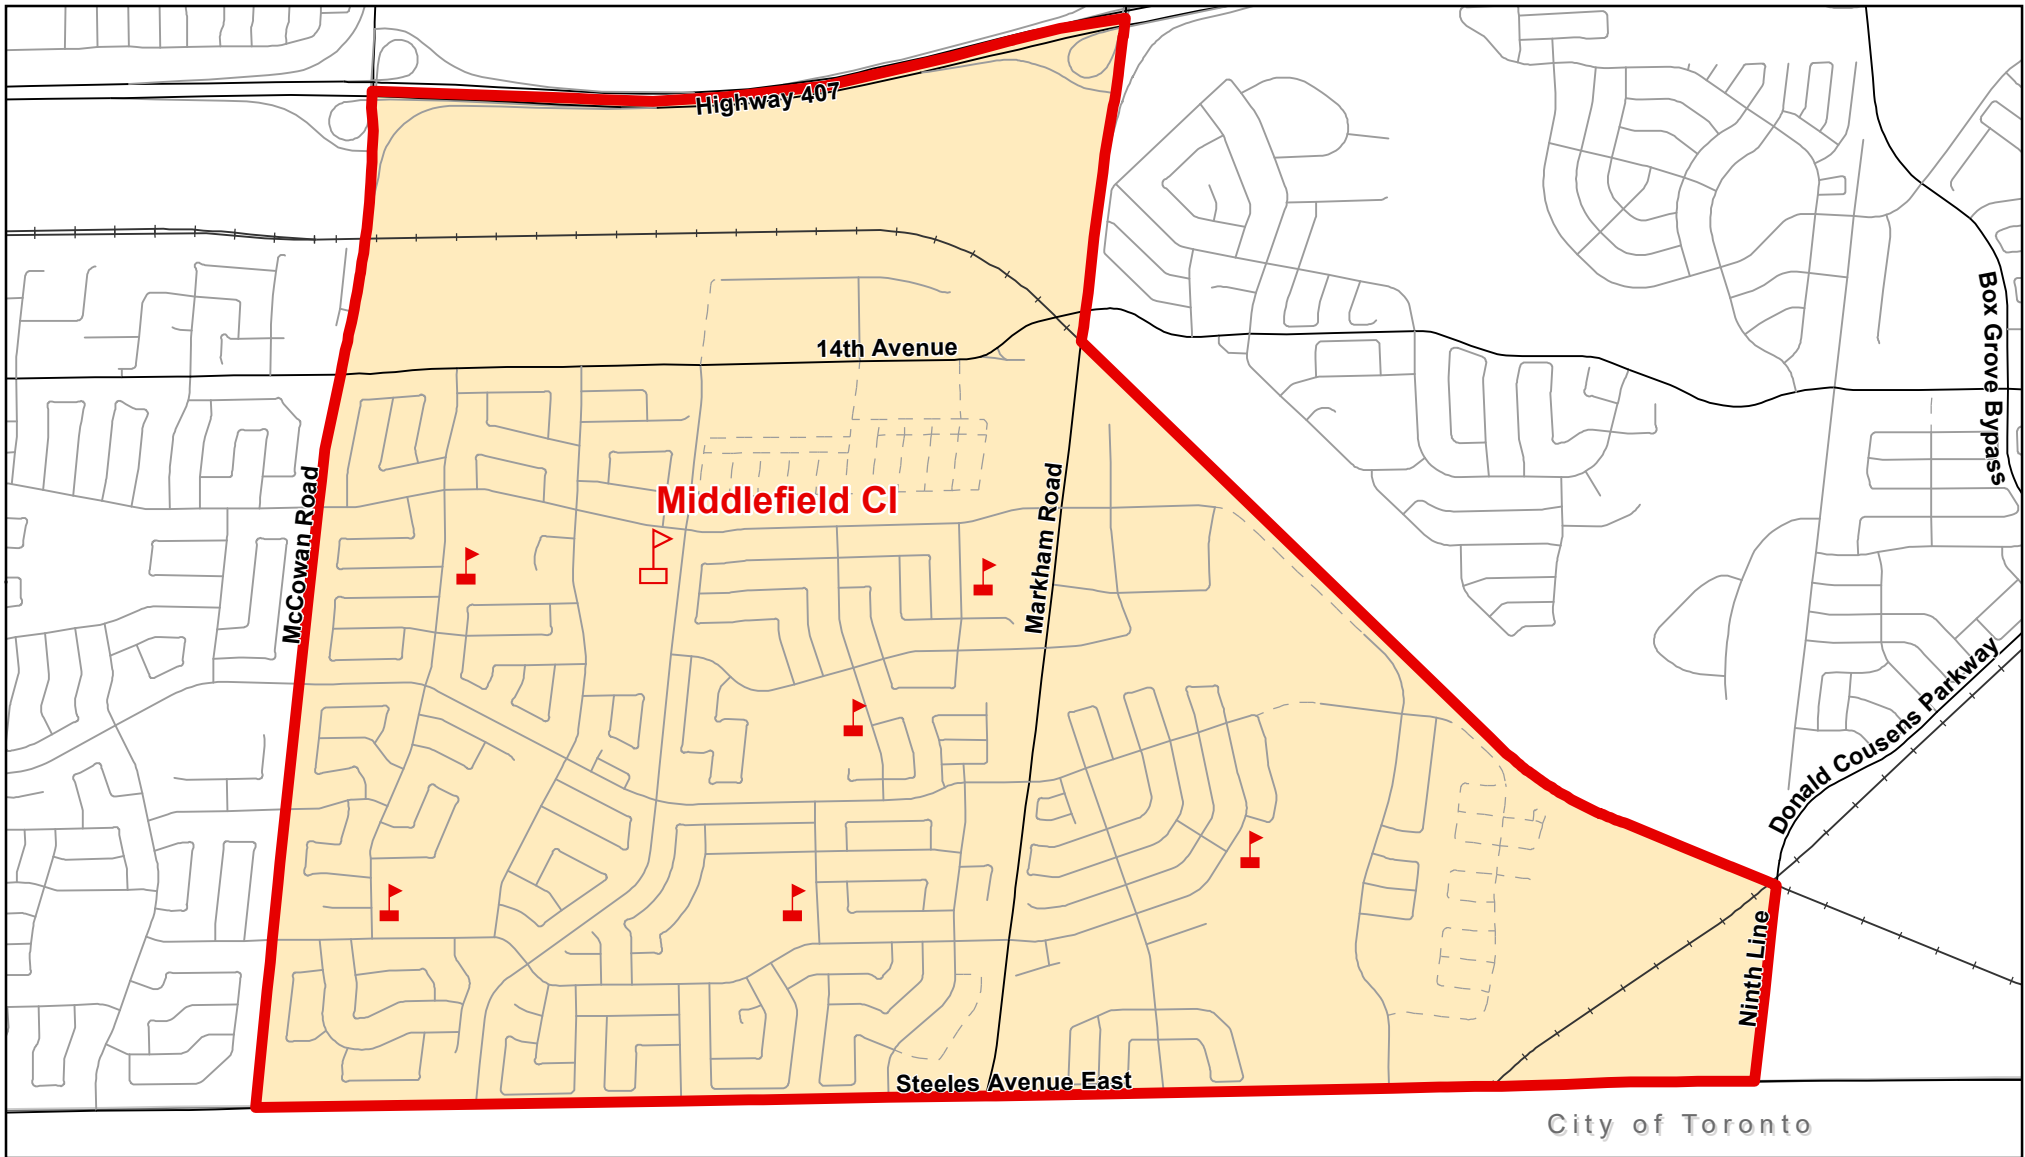

Middlefield CI, City of Markham

Legend

 Elementary School	 School Boundary	 Urban Road
 Secondary School	 Holding Area	 Regional Road
	 Railway	 Proposed Road

Notes

Boundary Approved: 2002

Map Updated: August 2019