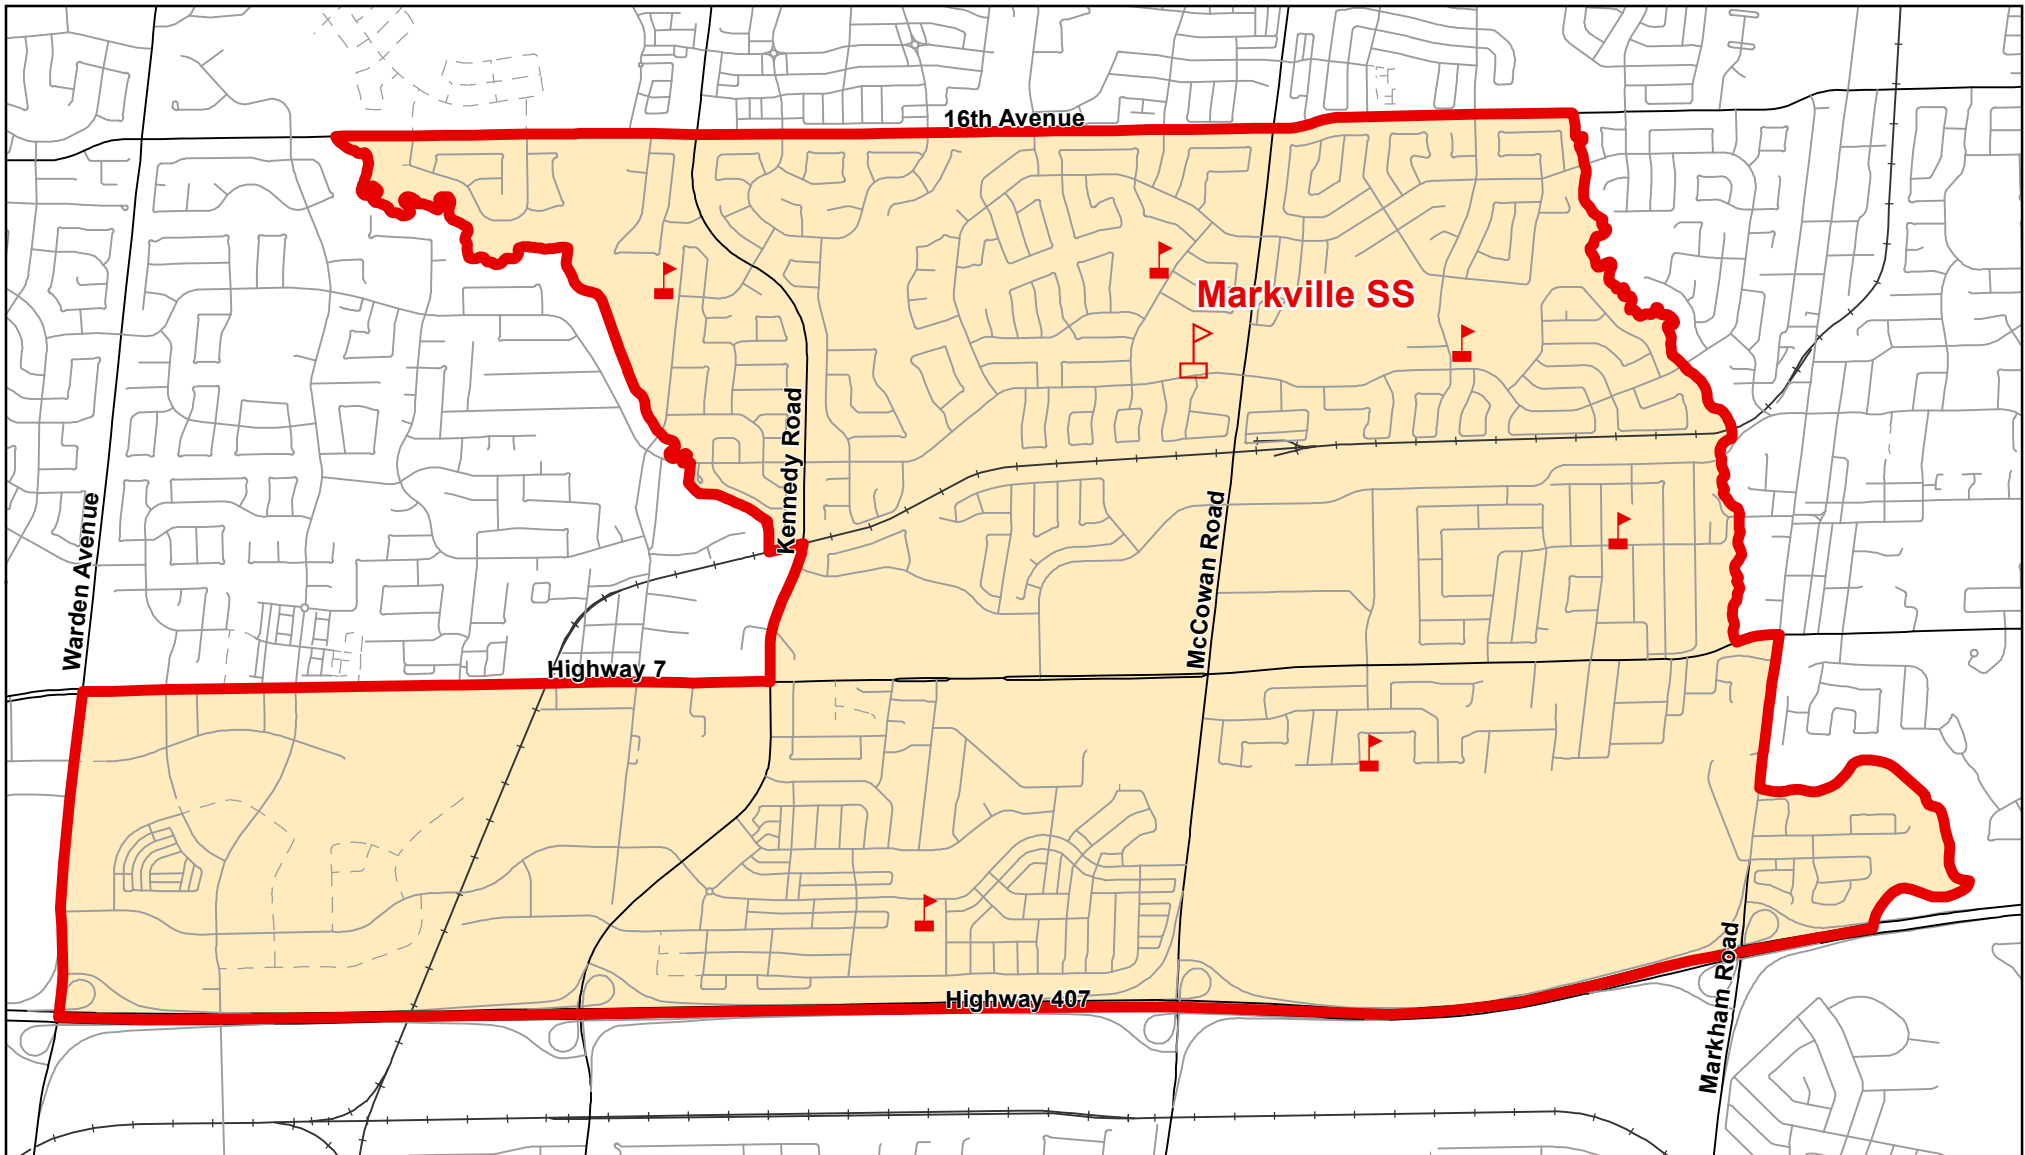

Markville SS, City of Markham

Legend

- | | | |
|---|---|---|
|  Elementary School |  School Boundary |  Urban Road |
|  Secondary School |  Holding Area |  Regional Road |
| |  Railway |  Proposed Road |

Notes

Boundary Approved: 2002

Map Updated: August 2019