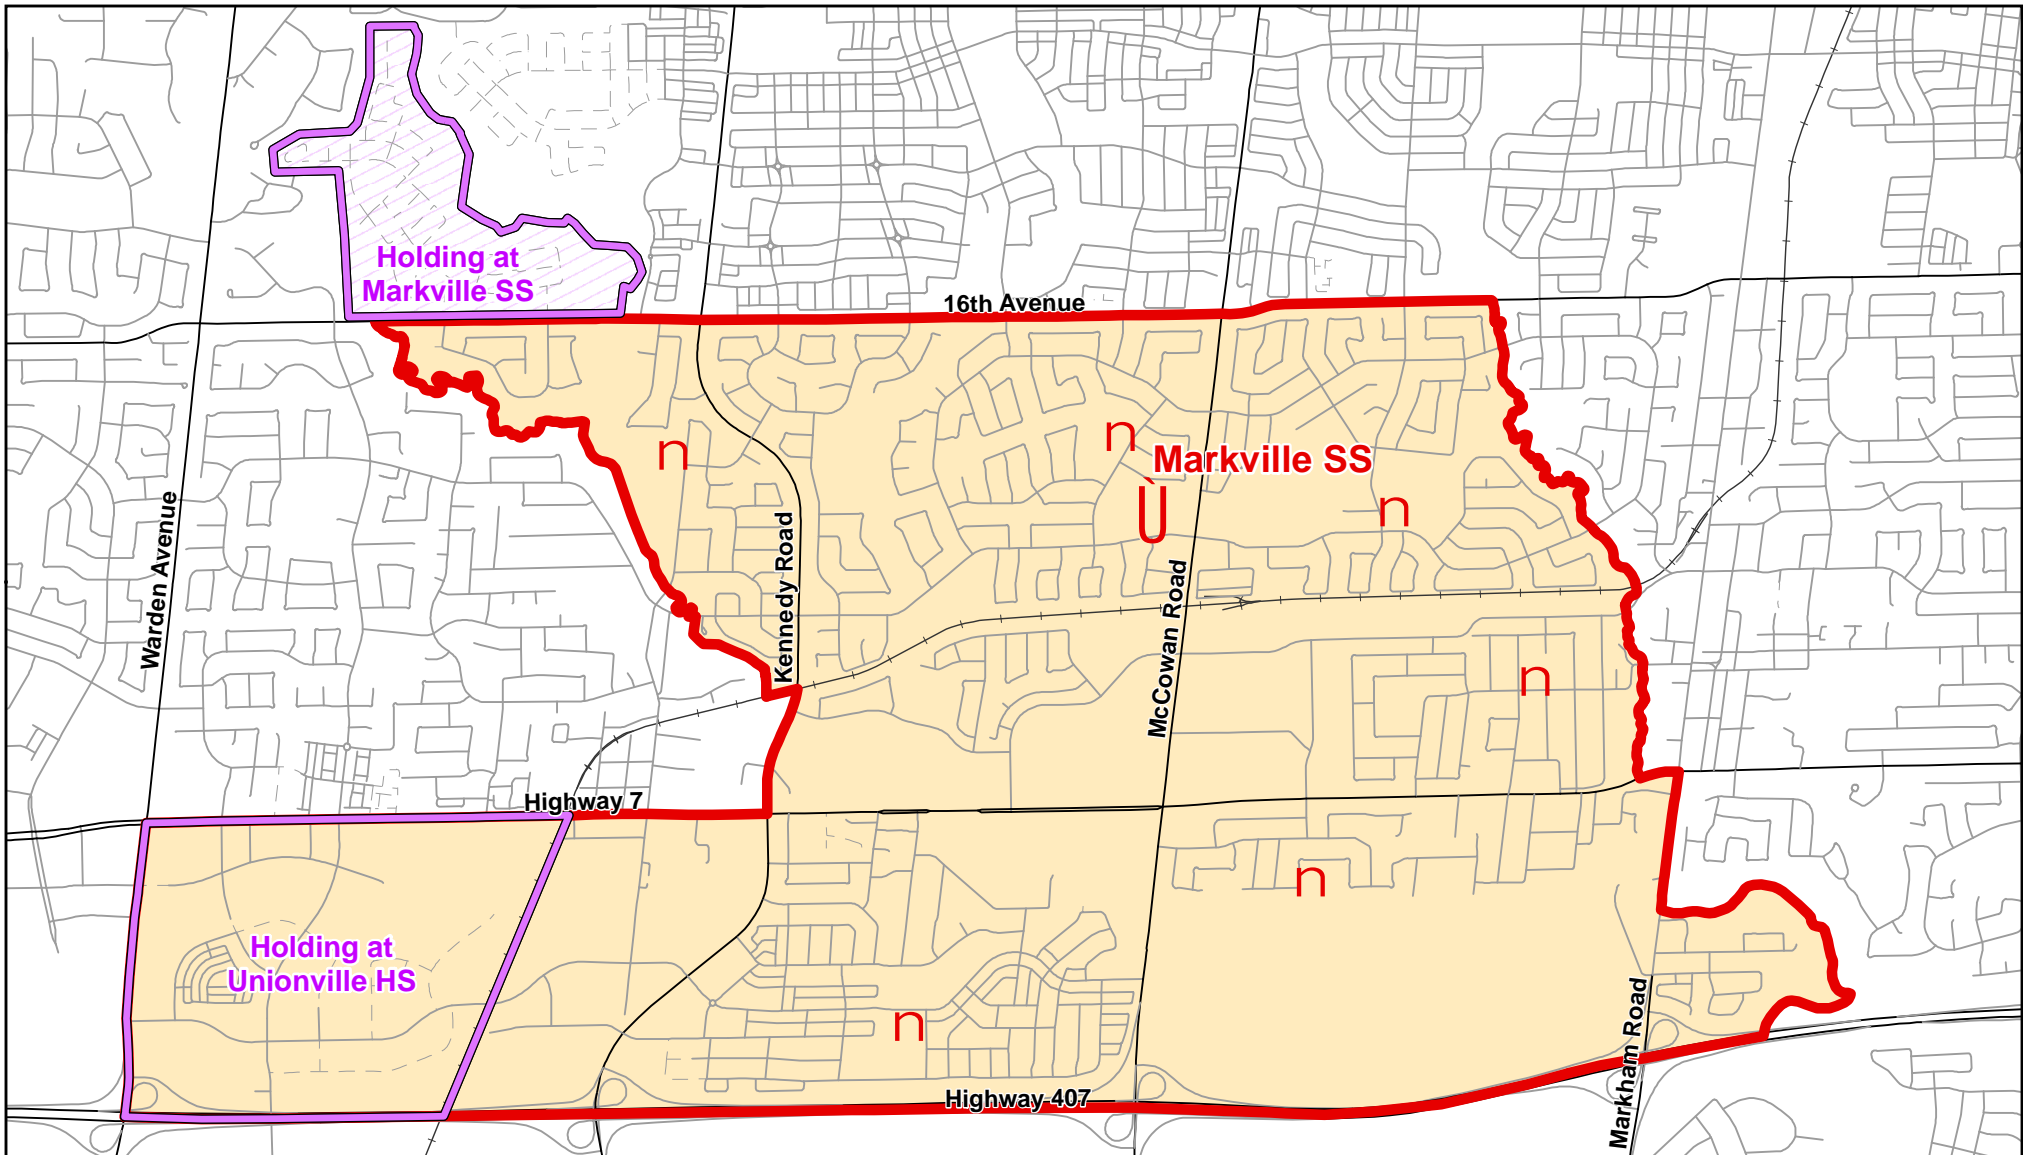

Markville SS, City of Markham

Legend

	Elementary School		School Boundary		Urban Road	
	Secondary School		Holding Area		Regional Road	
			Railway		Proposed Road	

Notes

New development north of 16th Avenue and west of Kennedy Road will be held at Markville SS. Students residing between Highway 407 to Highway 7 and west of the railway are designated to hold at Unionville HS. Please see map for details.

Boundary Approved: 2002

Map Updated: March 2022