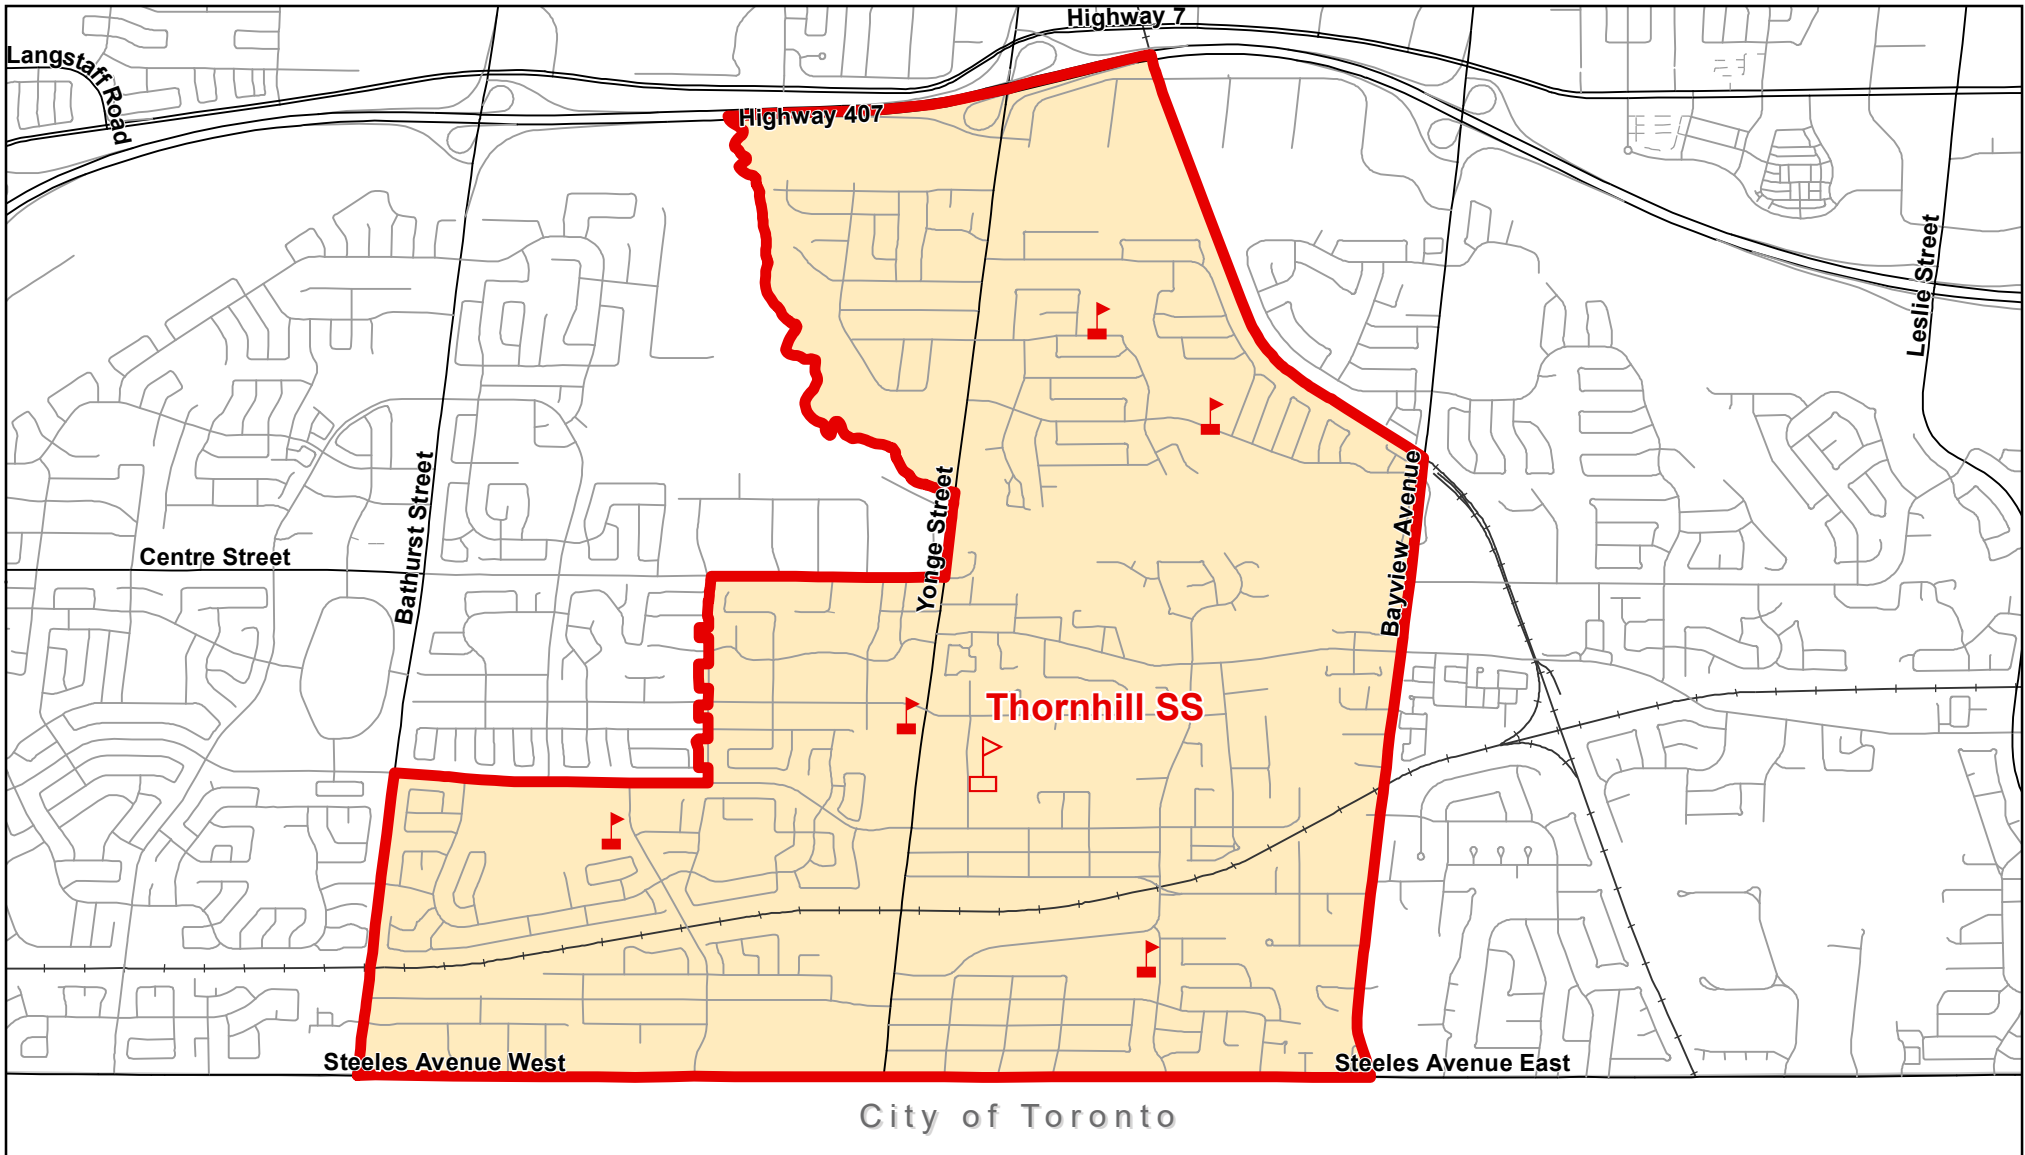

Thornhill SS, City of Markham

Legend

 Elementary School	 School Boundary	 Urban Road	
 Secondary School	 Holding Area	 Regional Road	
 Railway	 Proposed Road		

Notes

Boundary Approved: March 2013

Map Updated: August 2019