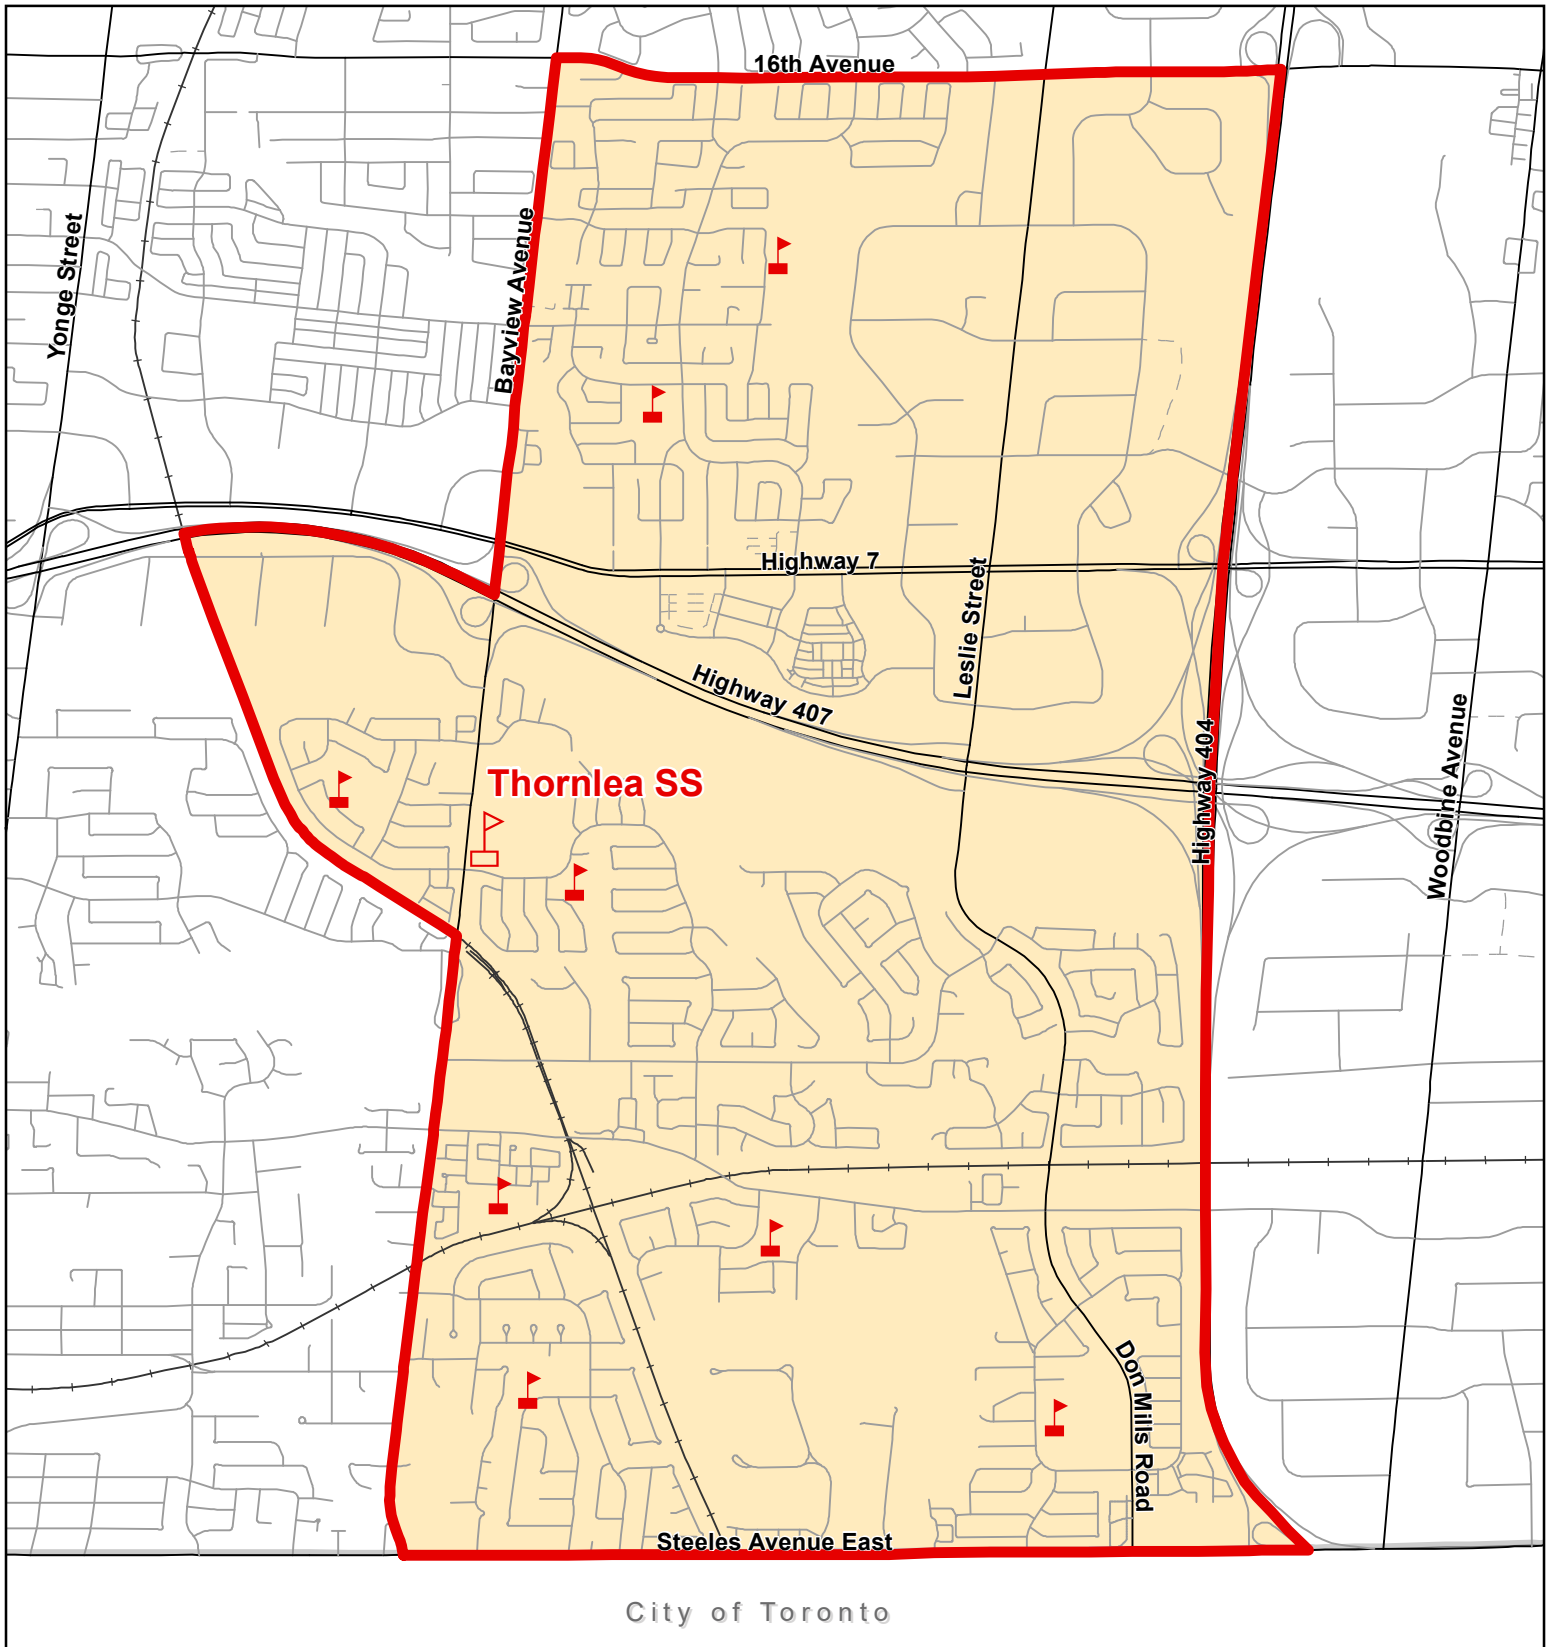

Thornlea SS, City of Markham

Legend

- | | | |
|---|---|---|
|  Elementary School |  School Boundary |  Urban Road |
|  Secondary School |  Holding Area |  Regional Road |
|  Railway |  Proposed Road | |

Notes

Boundary Approved: 2002

Map Updated: August 2019

Thornlea SS, City of Markham (French Immersion)

Legend

-  Elementary School
-  School Boundary
-  Urban Road
-  Secondary School
-  Holding Area
-  Regional Road
-  Railway
-  Proposed Road

Notes

This school accommodates students living in the above boundary.

Boundary Approved: March 2010

Map Updated: August 2019