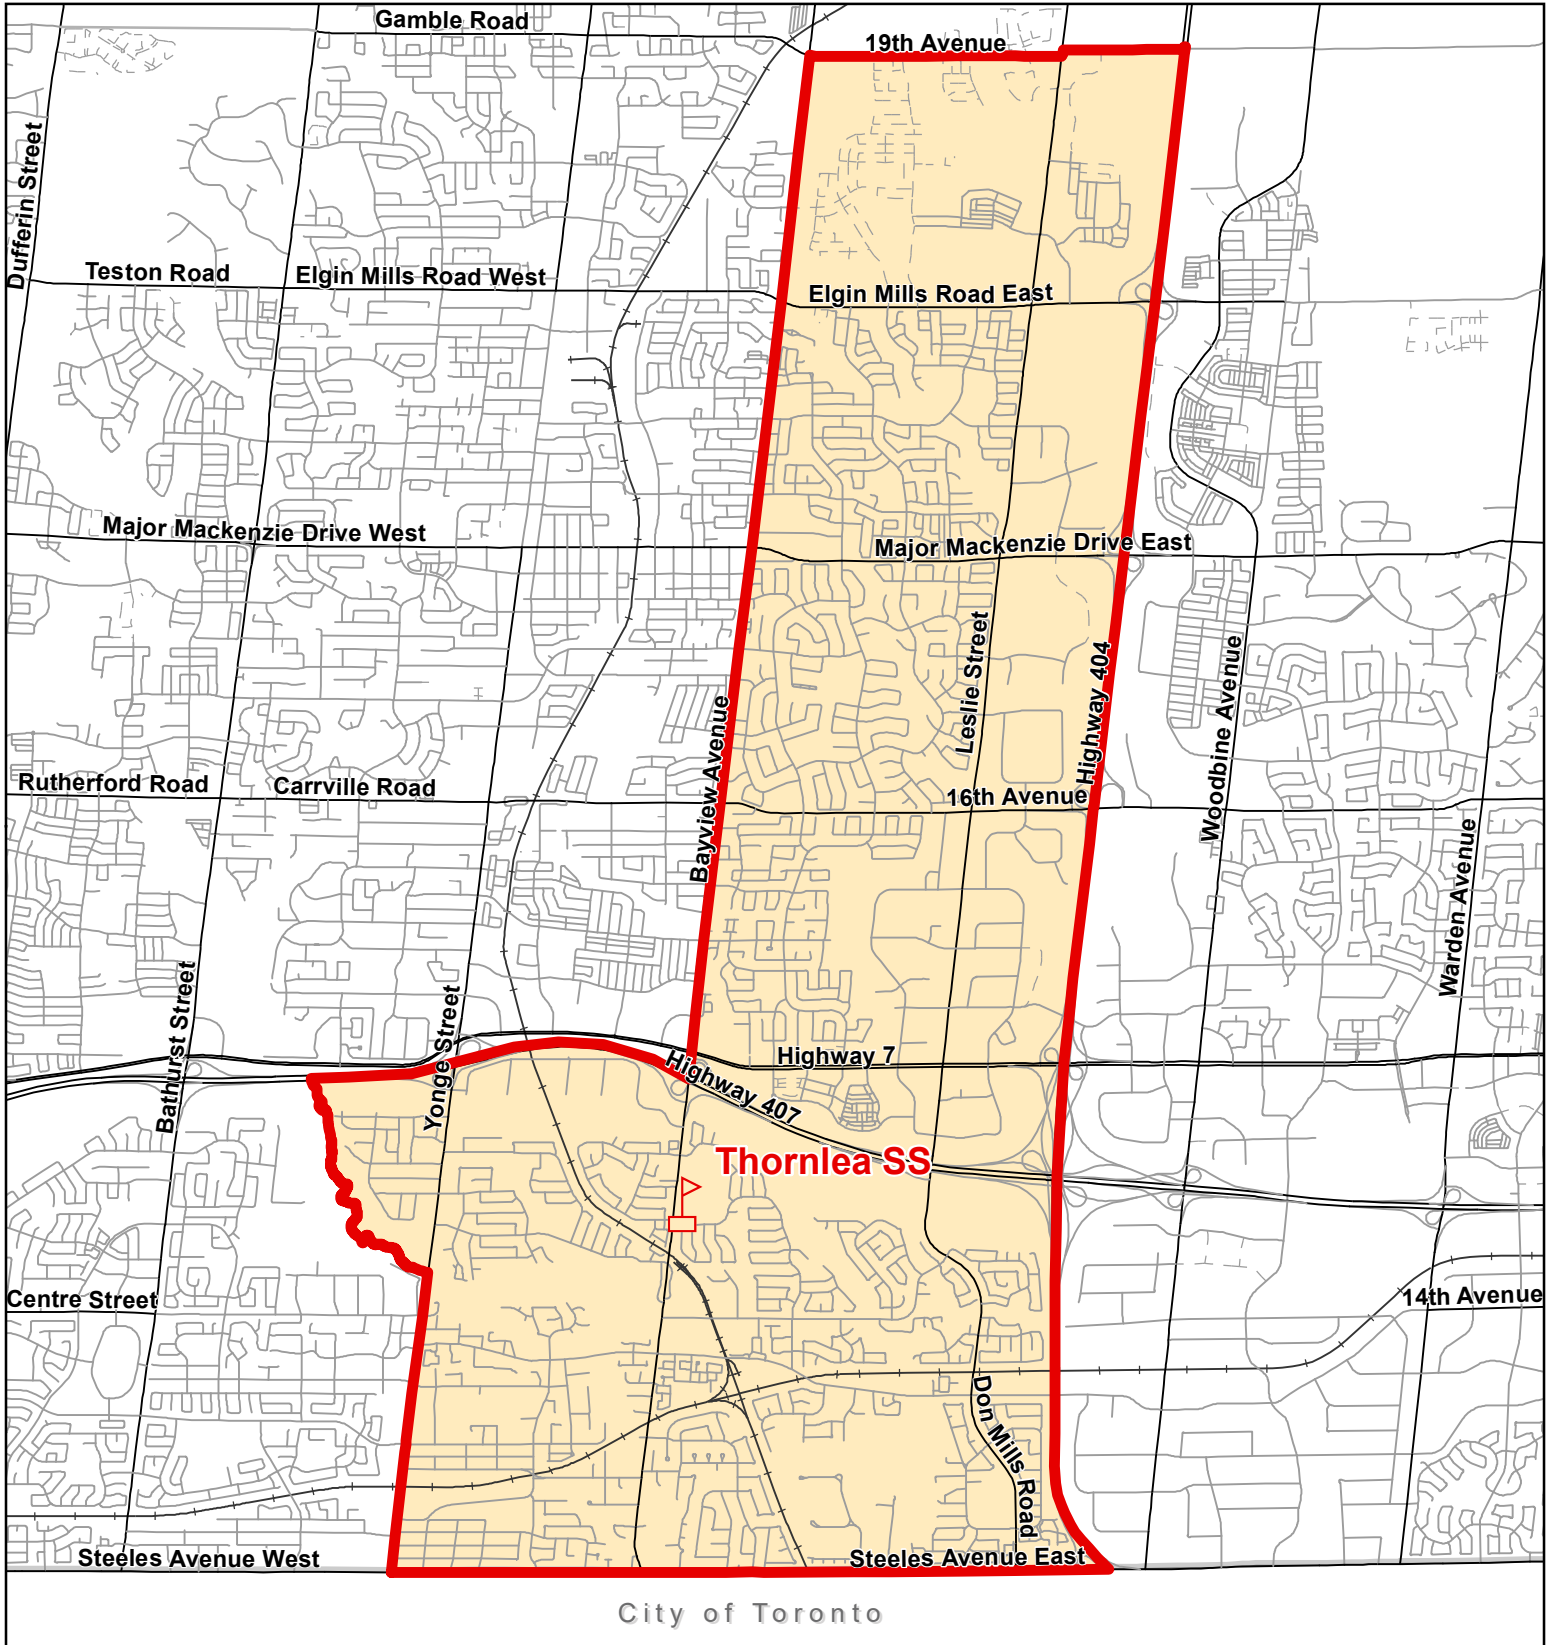

Thornlea SS, City of Markham

Legend

- | | | |
|---|---|---|
|  Elementary School |  School Boundary |  Urban Road |
|  Secondary School |  Holding Area |  Regional Road |
|  Railway |  Proposed Road | |

Notes

Boundary Approved: 2002

Map Updated: August 2019

Thornlea SS, City of Markham (French Immersion)

Legend

-  Elementary School
-  School Boundary
-  Urban Road
-  Secondary School
-  Holding Area
-  Regional Road
-  Railway
-  Proposed Road

Notes

This school accommodates students living in the above boundary.

Boundary Approved: March 2010

Map Updated: August 2019