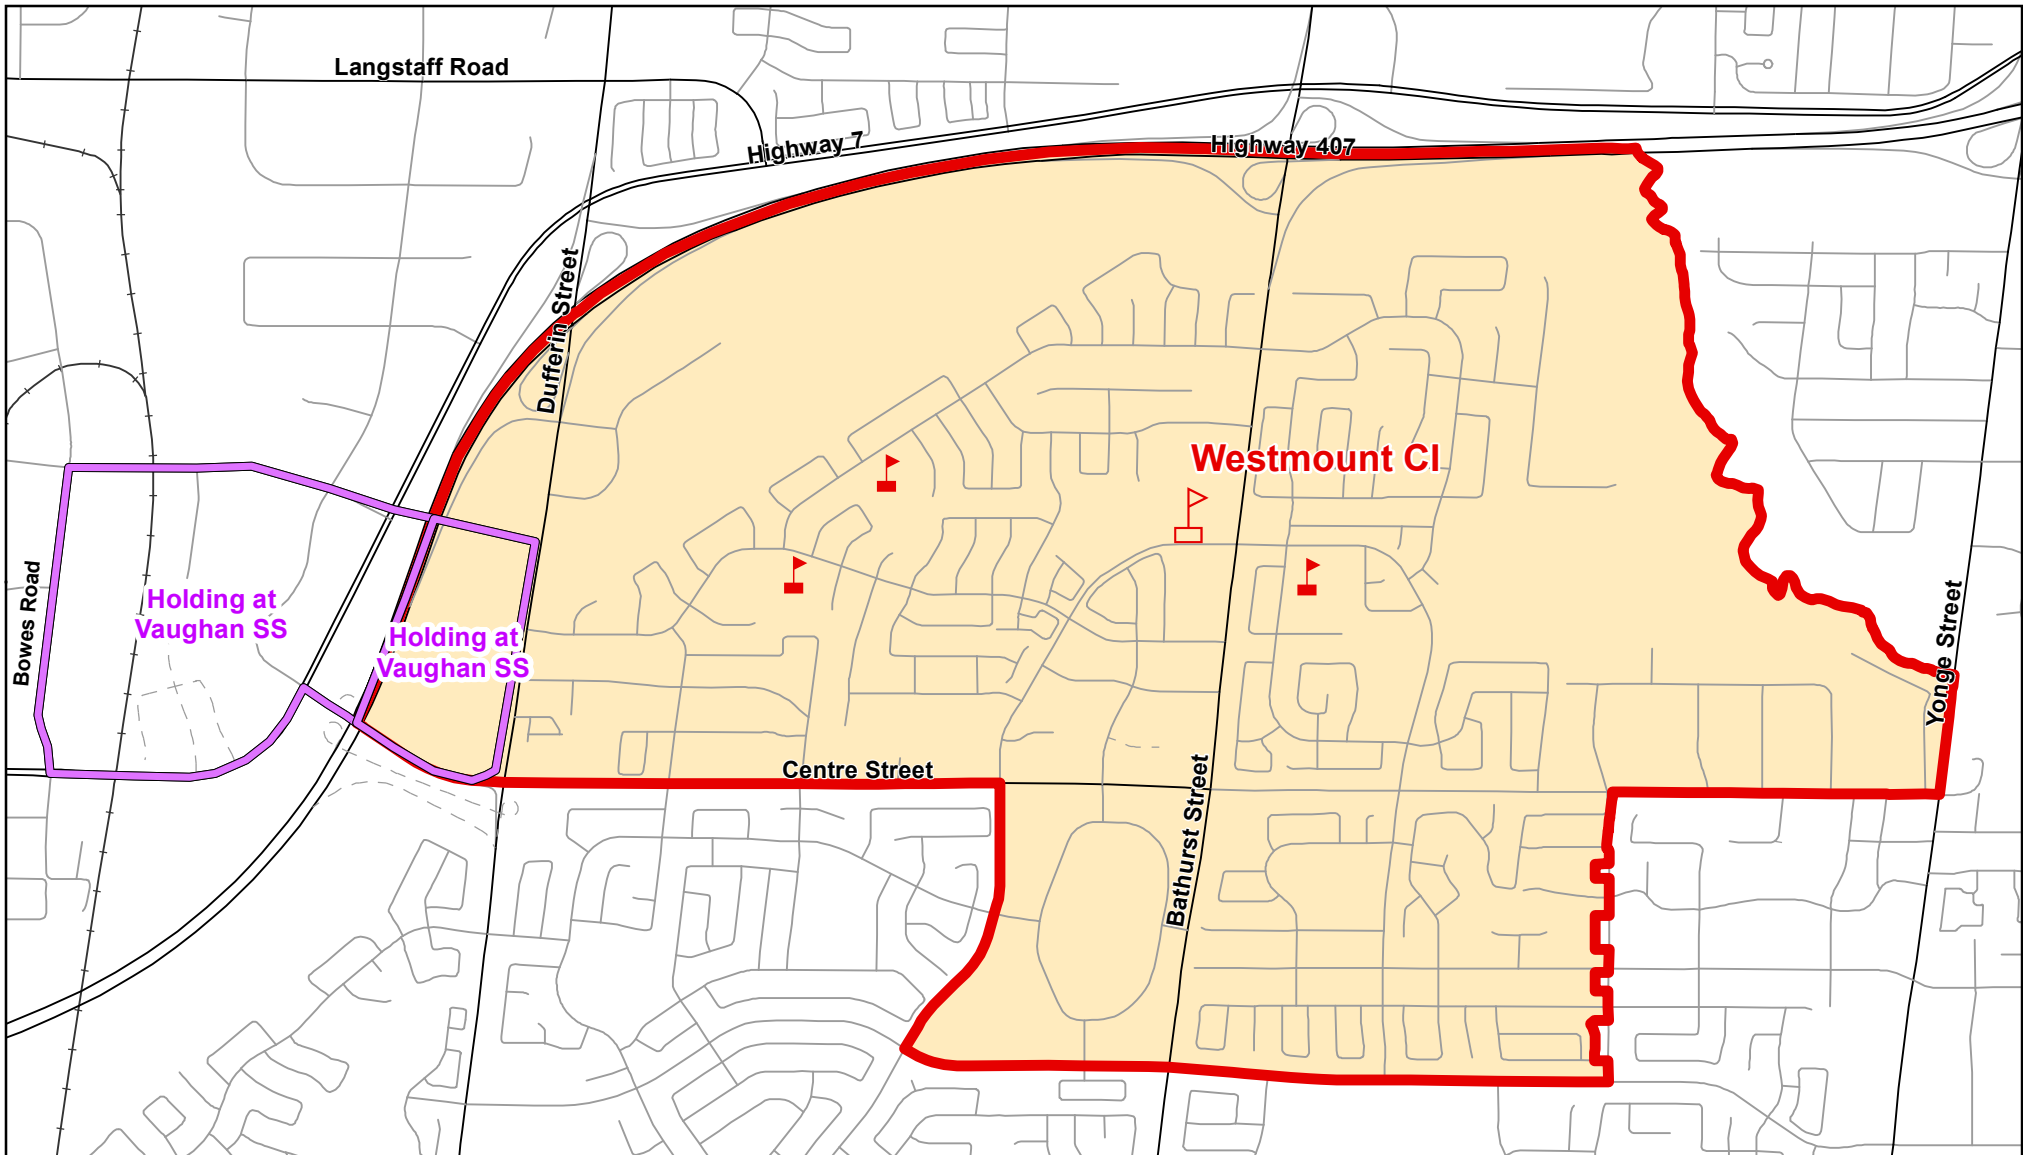

Westmount CI, City of Vaughan

Legend

- | | | |
|---|---|---|
|  Elementary School |  School Boundary |  Urban Road |
|  Secondary School |  Holding Area |  Regional Road |
| |  Railway |  Proposed Road |

Notes

Students living north of Centre Street and Highway 7 between Dufferin Street and Bowes Road will be held at Vaughan SS. Please see map for details.

Boundary Approved: March 2013

Map Updated: August 2019

Westmount CI, City of Vaughan (Arts Program)

Legend

 Elementary School	 School Boundary	 Urban Road
 Secondary School	 Holding Area	 Regional Road
	 Railway	 Proposed Road

Notes

The Arts program has an application process. Please contact the school for admission details about the program.

Map Updated: August 2019