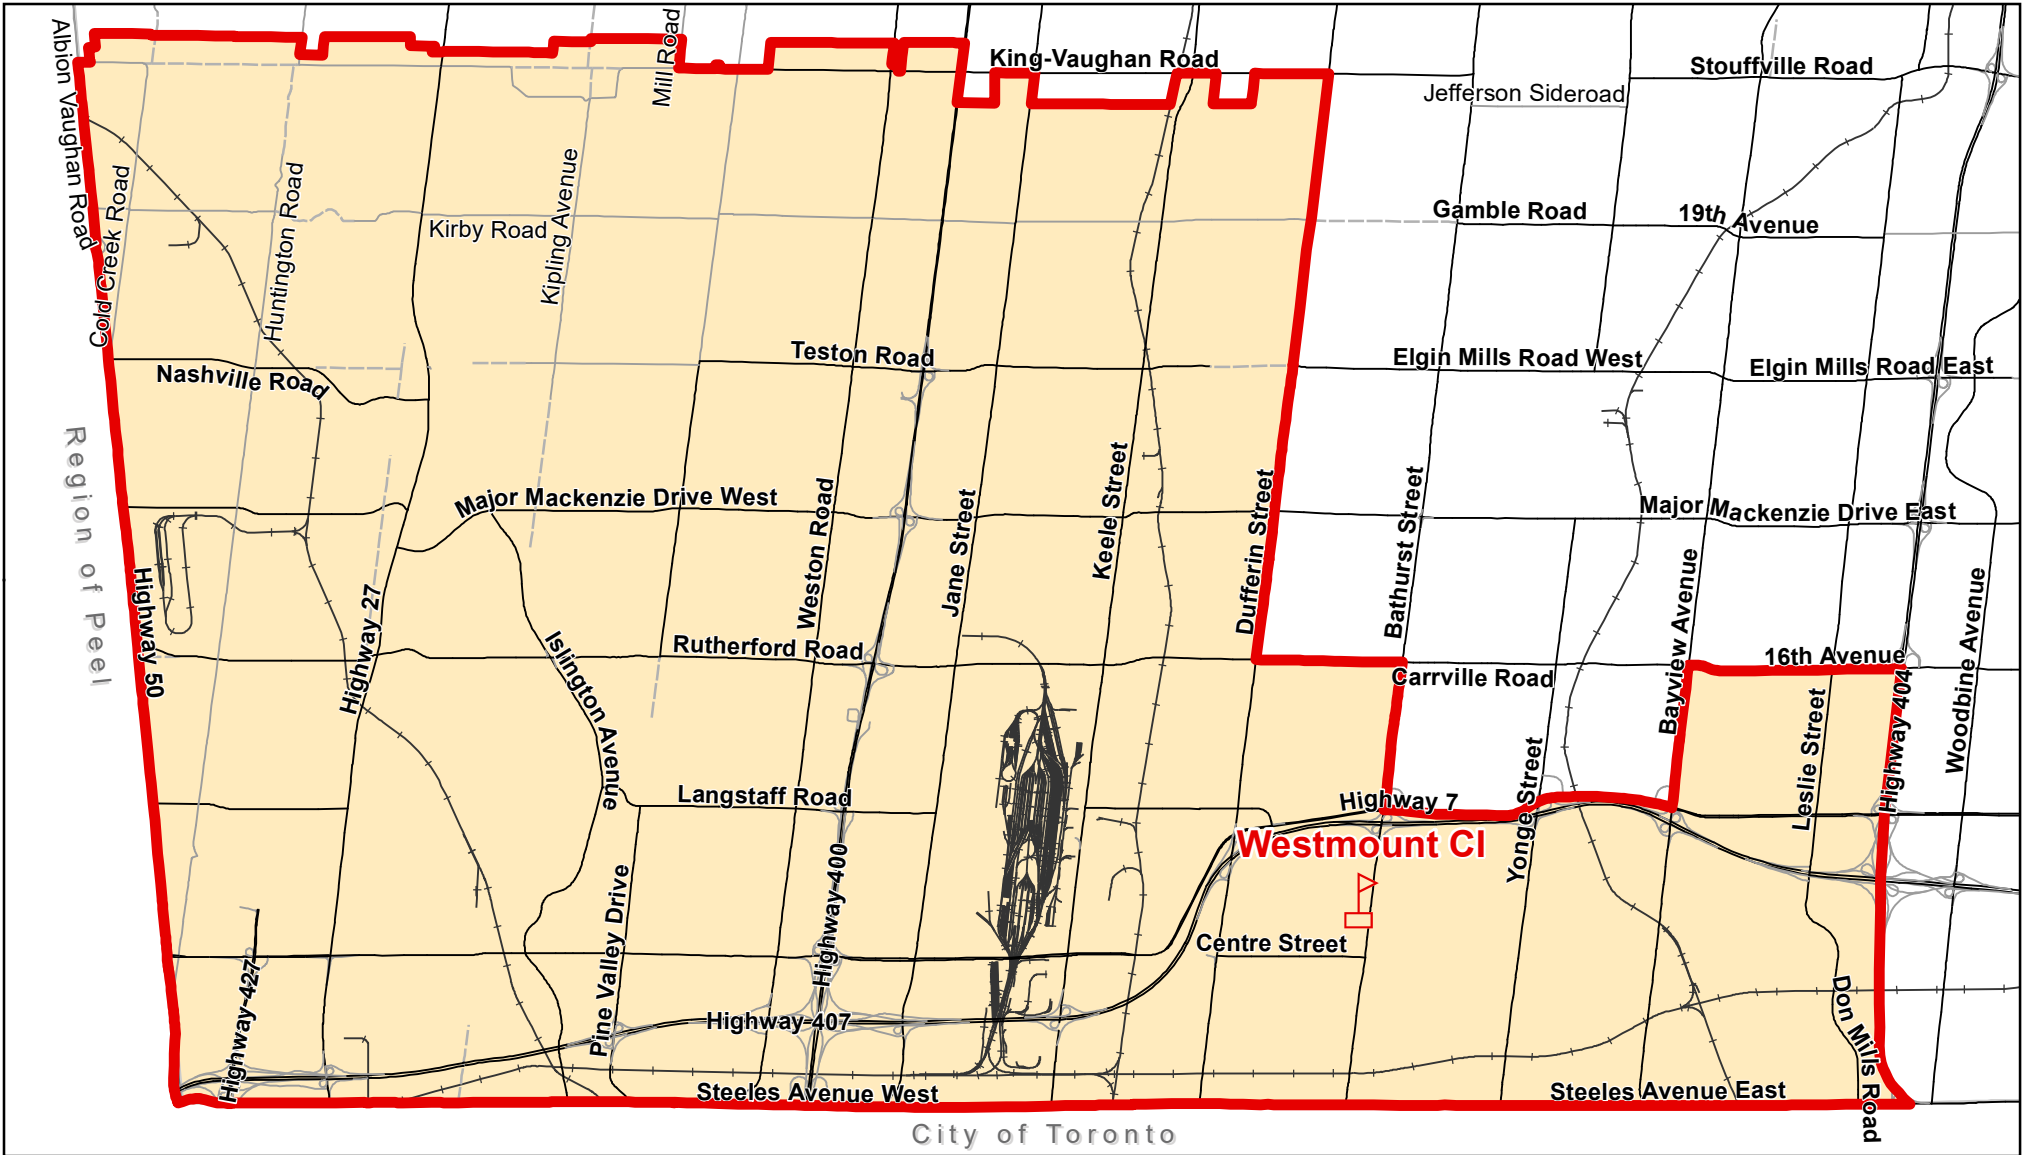

Westmount CI, City of Vaughan

Legend

- | | | |
|---|---|---|
|  Elementary School |  School Boundary |  Urban Road |
|  Secondary School |  Holding Area |  Regional Road |
| |  Railway |  Proposed Road |

Notes

Students living north of Centre Street and Highway 7 between Dufferin Street and Bowes Road will be held at Vaughan SS. Please see map for details.

Boundary Approved: March 2013

Map Updated: August 2019

Westmount CI, City of Vaughan (Arts Program)

Legend

 Elementary School	 School Boundary	 Urban Road
 Secondary School	 Holding Area	 Regional Road
	 Railway	 Proposed Road

Notes

The Arts program has an application process. Please contact the school for admission details about the program.

Map Updated: August 2019