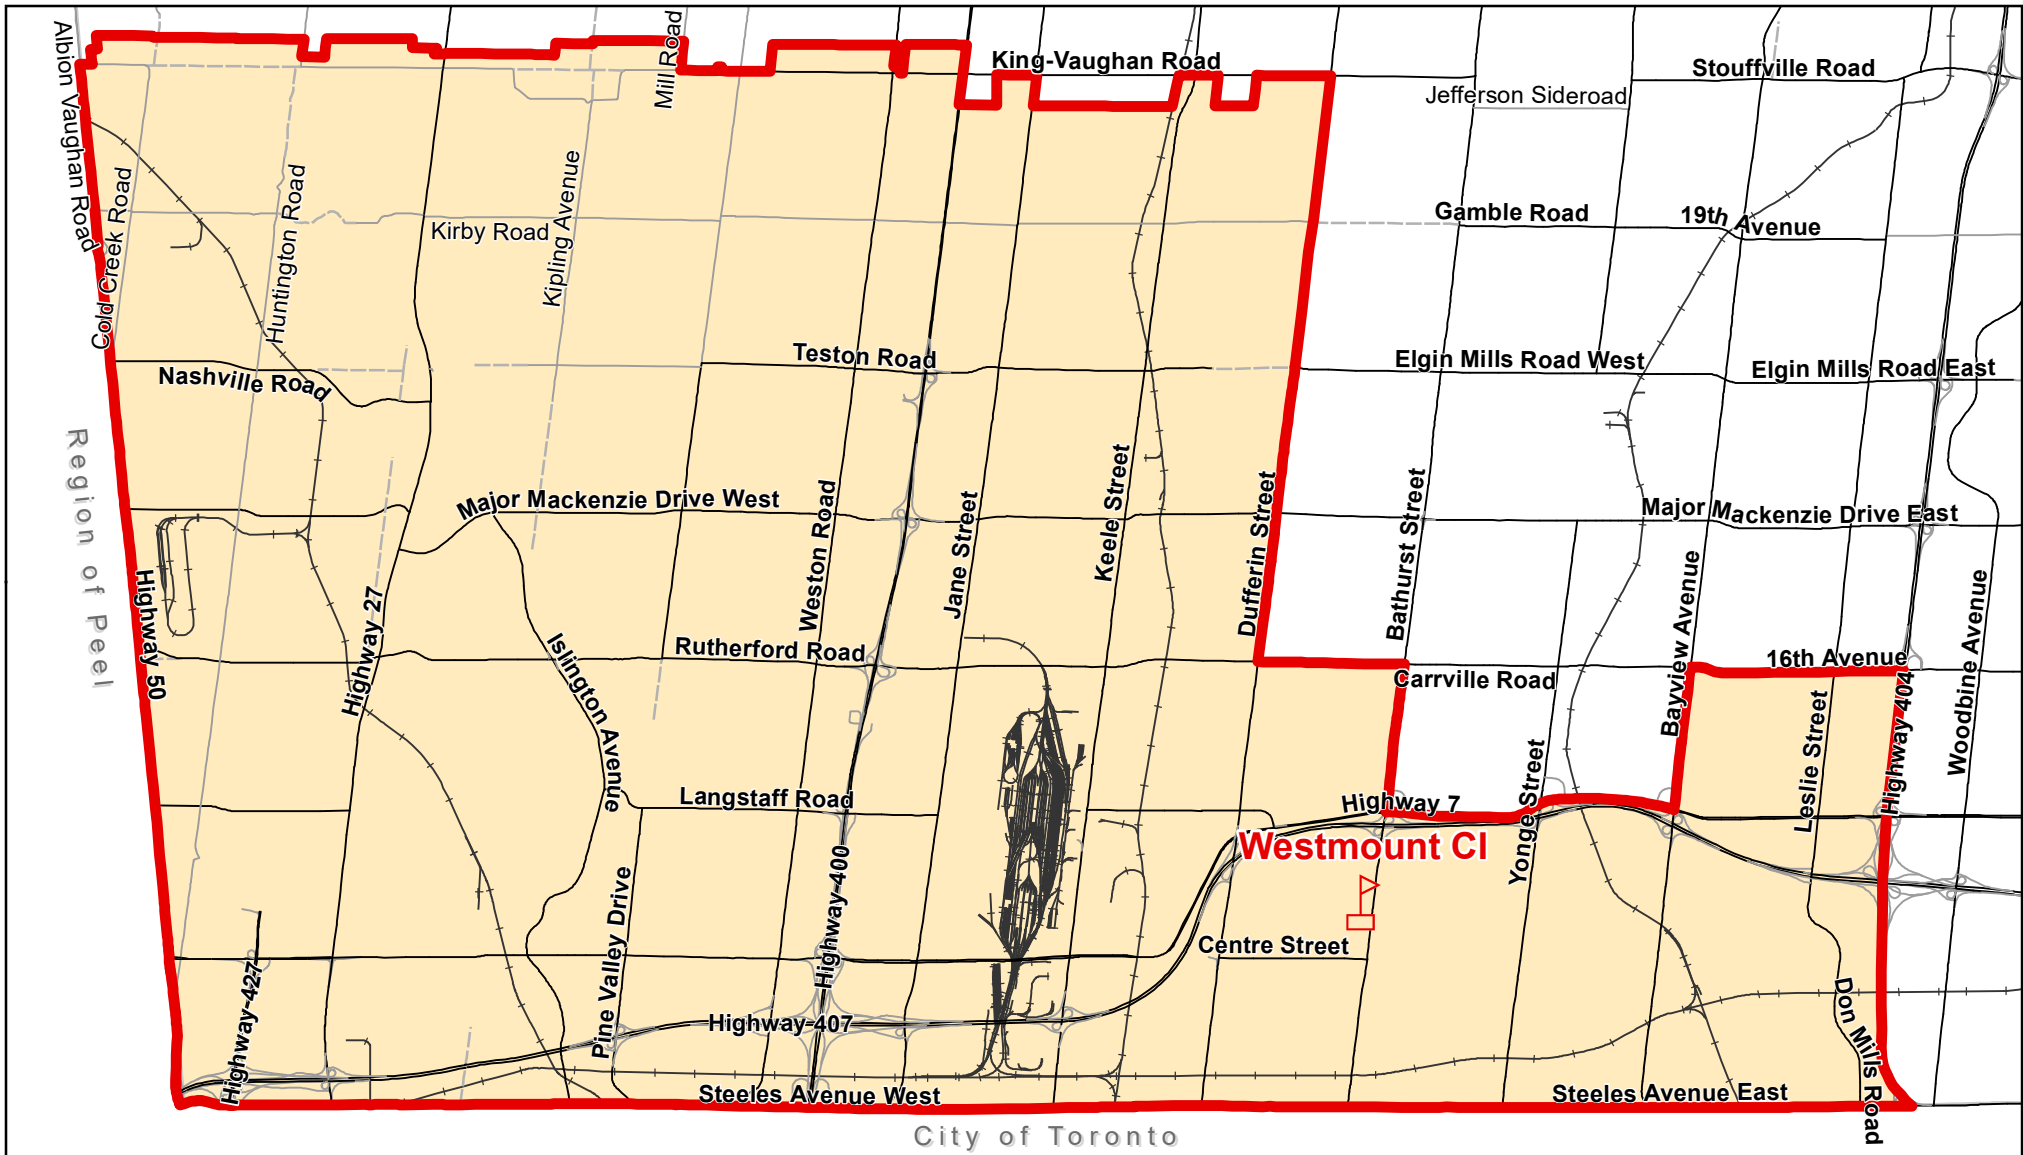

Westmount CI, City of Vaughan

Legend

- | | | | | | |
|---|-------------------|---|-----------------|---|---------------|
|  | Elementary School |  | School Boundary |  | Urban Road |
|  | Secondary School |  | Holding Area |  | Regional Road |
| | |  | Railway |  | Proposed Road |

Notes

Students living north of Centre Street and Highway 7 between Dufferin Street and Bowes Road will be held at Hodan Nalayah SS. Please see map for details.

Boundary Approved: March 2013

Map Updated: March 2021

Westmount CI, City of Vaughan (Arts Program)

Legend

 Elementary School	 School Boundary	 Urban Road	
 Secondary School	 Holding Area	 Regional Road	
	 Railway	 Proposed Road	

Notes

The Arts program has an application process. Please contact the school for admission details about the program.

Map Updated: August 2019