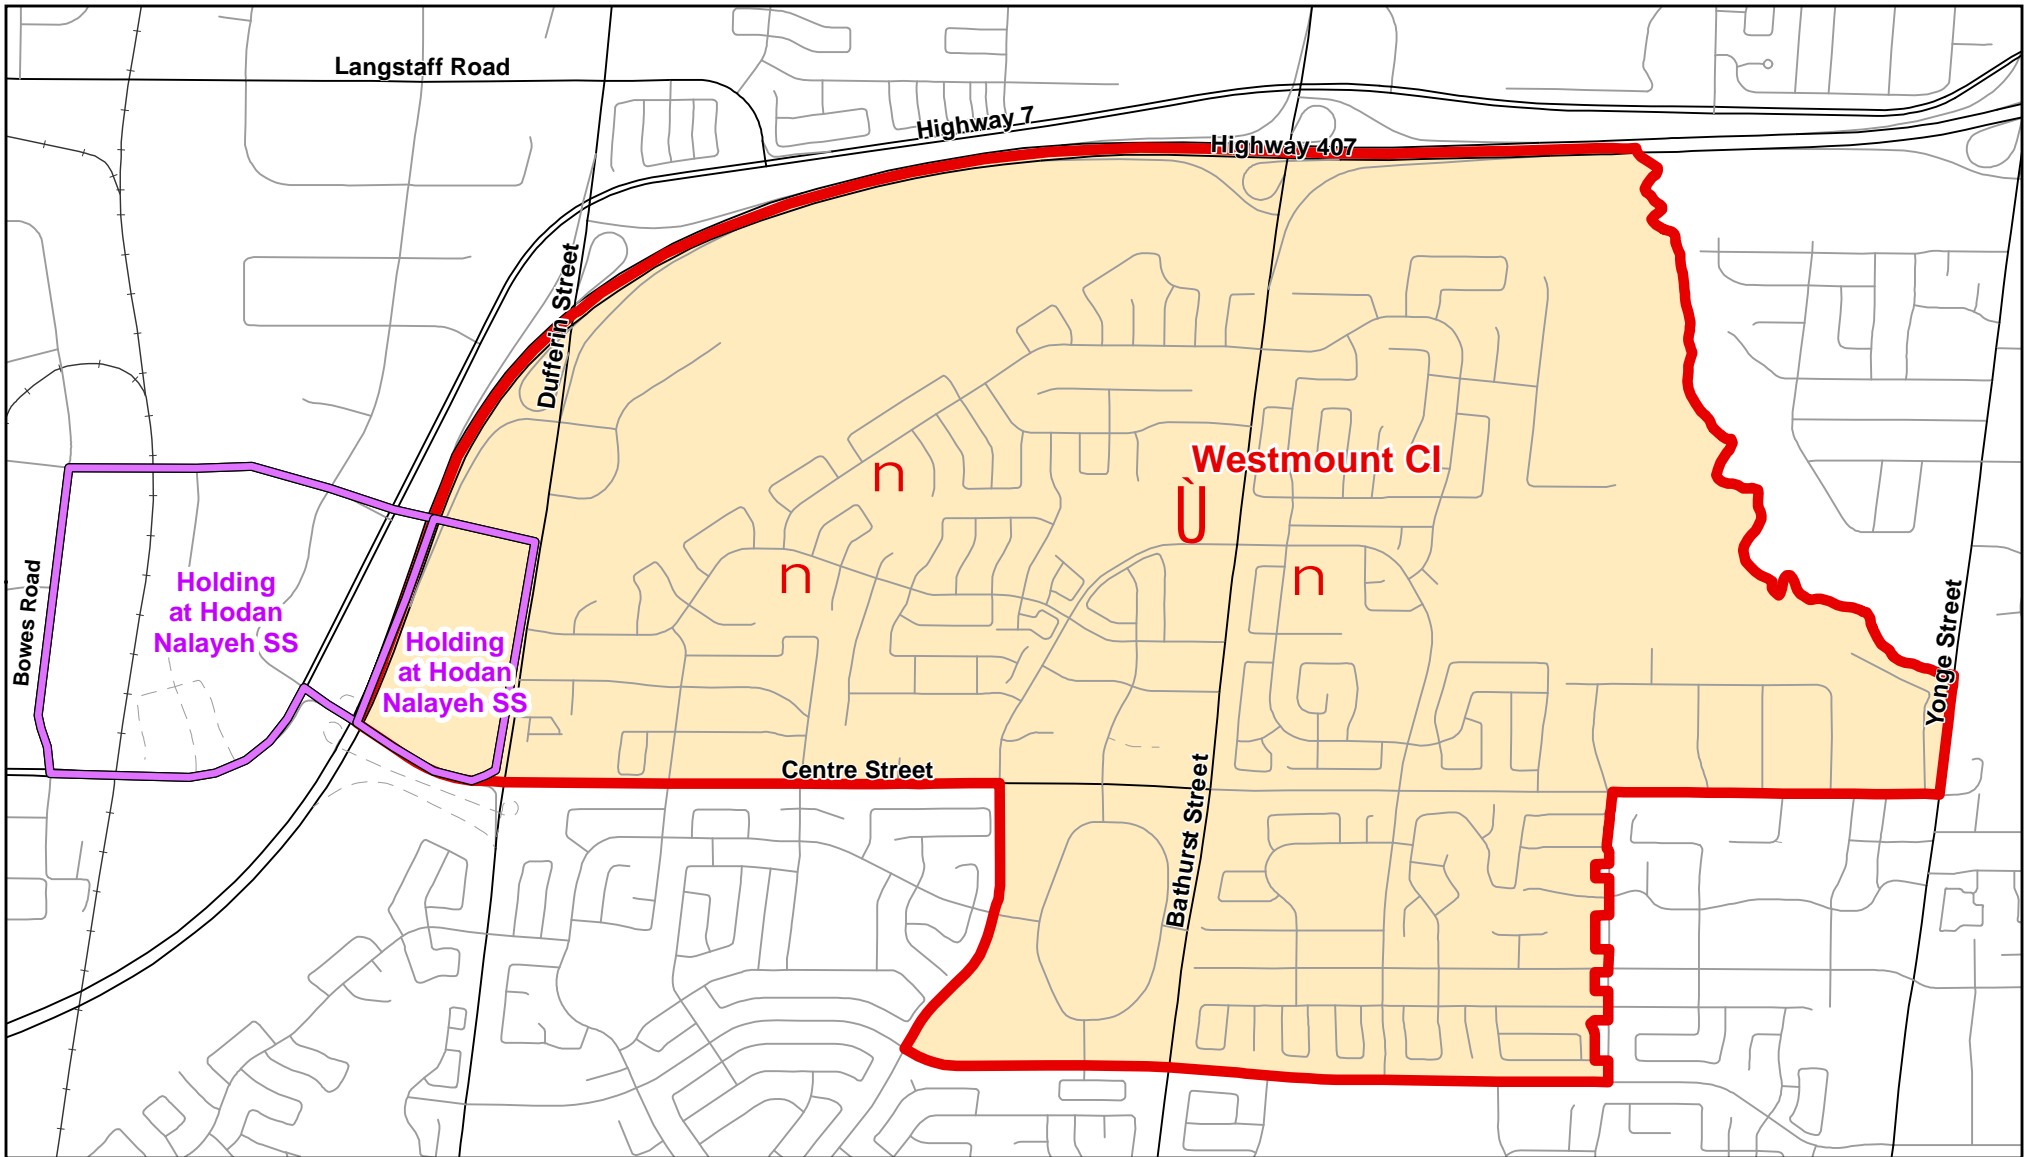

Westmount CI, City of Vaughan

Legend

- | | | | | | |
|---|-------------------|---|-----------------|---|---------------|
|  | Elementary School |  | School Boundary |  | Urban Road |
|  | Secondary School |  | Holding Area |  | Regional Road |
| | |  | Railway |  | Proposed Road |

Notes

Students living north of Centre Street and Highway 7 between Dufferin Street and Bowes Road will be held at Hodan Nalayah SS. Please see map for details.

Boundary Approved: March 2013

Map Updated: March 2021

Map Updated: August 2019