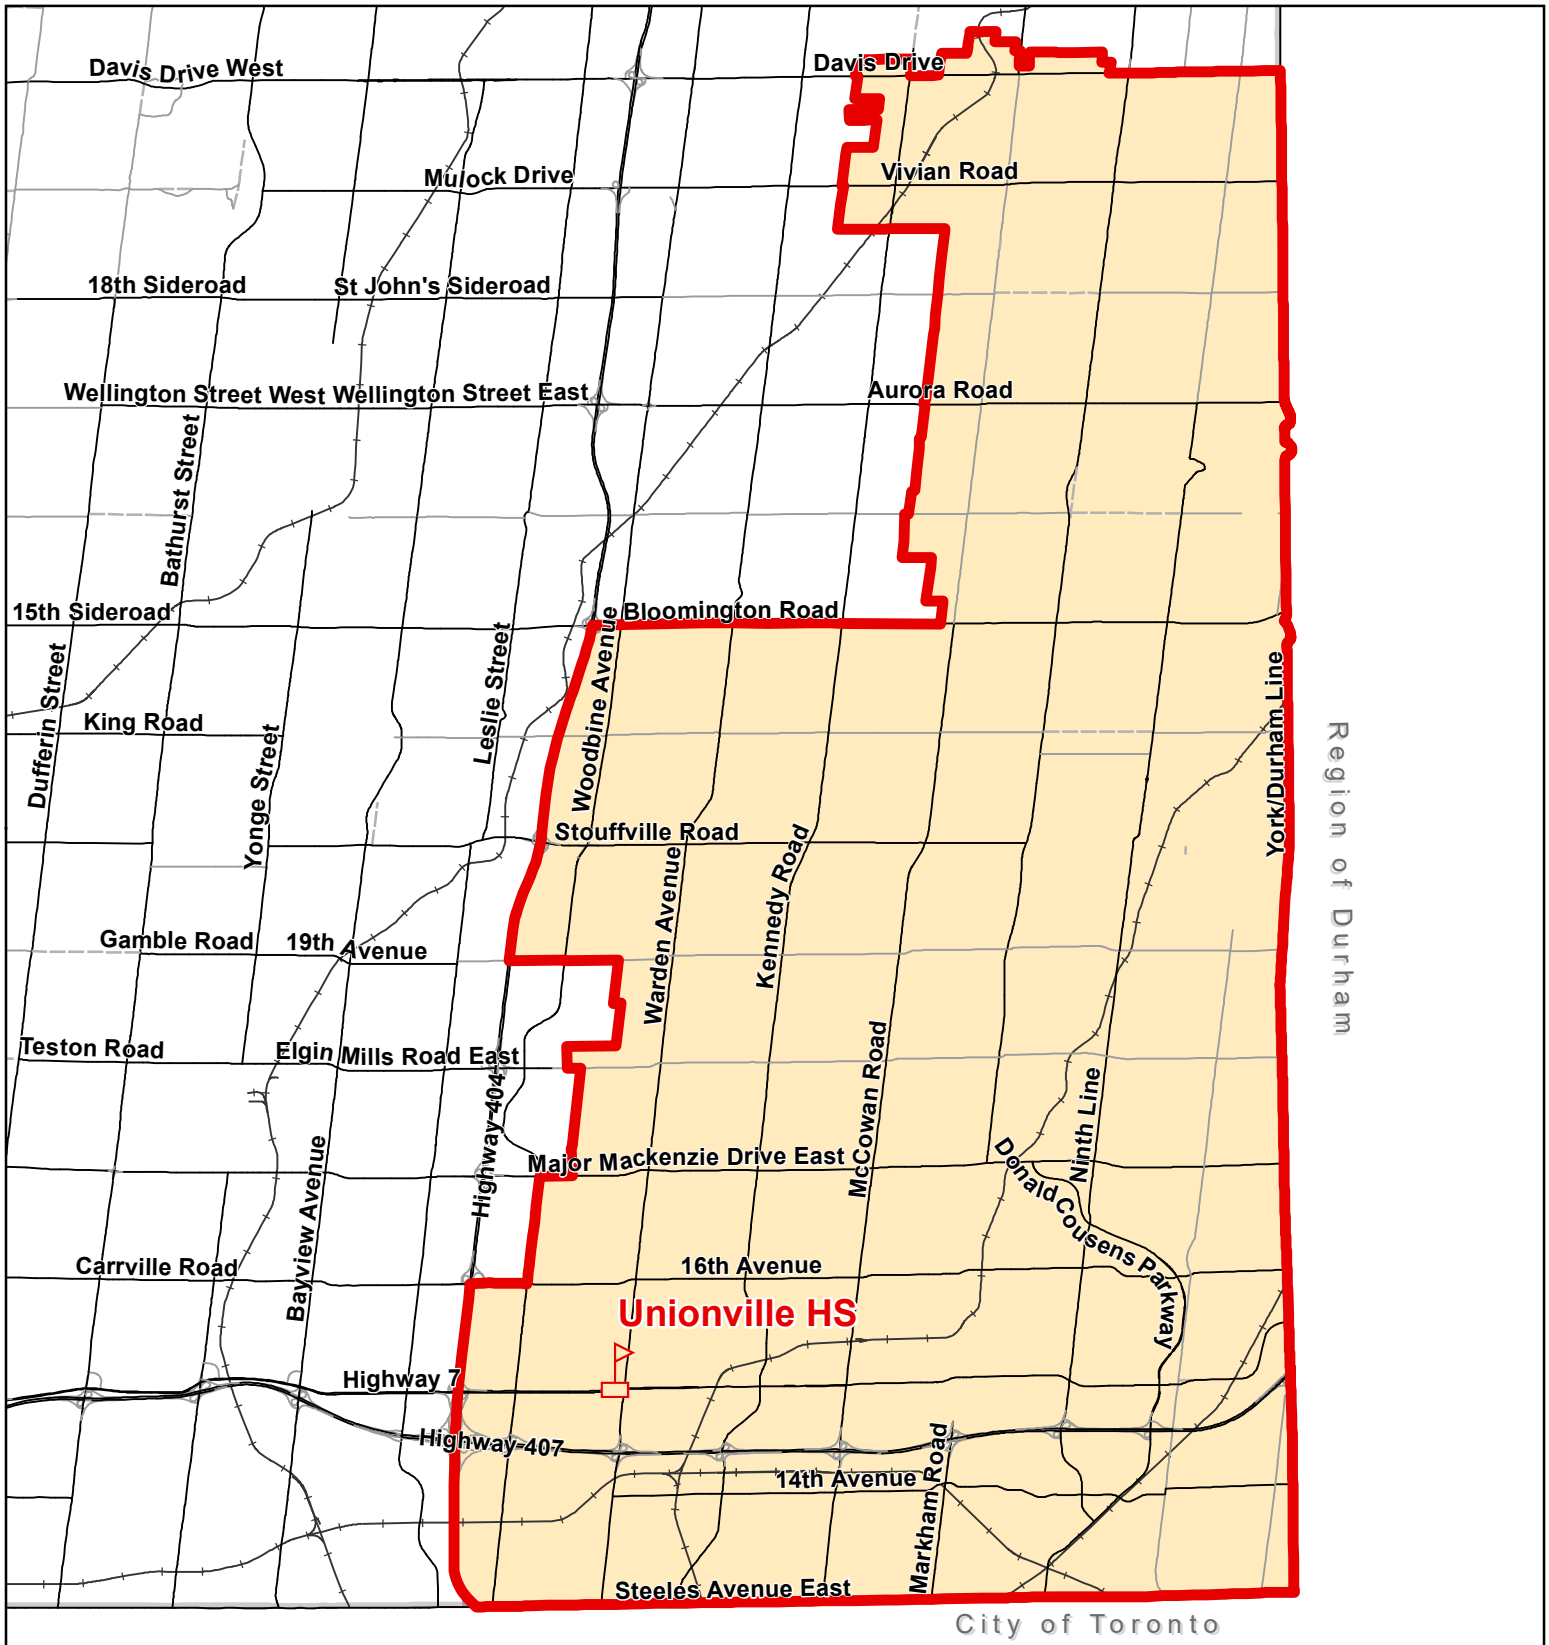

Unionville HS, City of Markham (Arts Program)

Legend

	Elementary School		School Boundary		Urban Road
	Secondary School		Holding Area		Regional Road
			Railway		Proposed Road

Notes

The Arts program has an application process. Please contact the school for admission details about the program.

Map Updated: August 2019