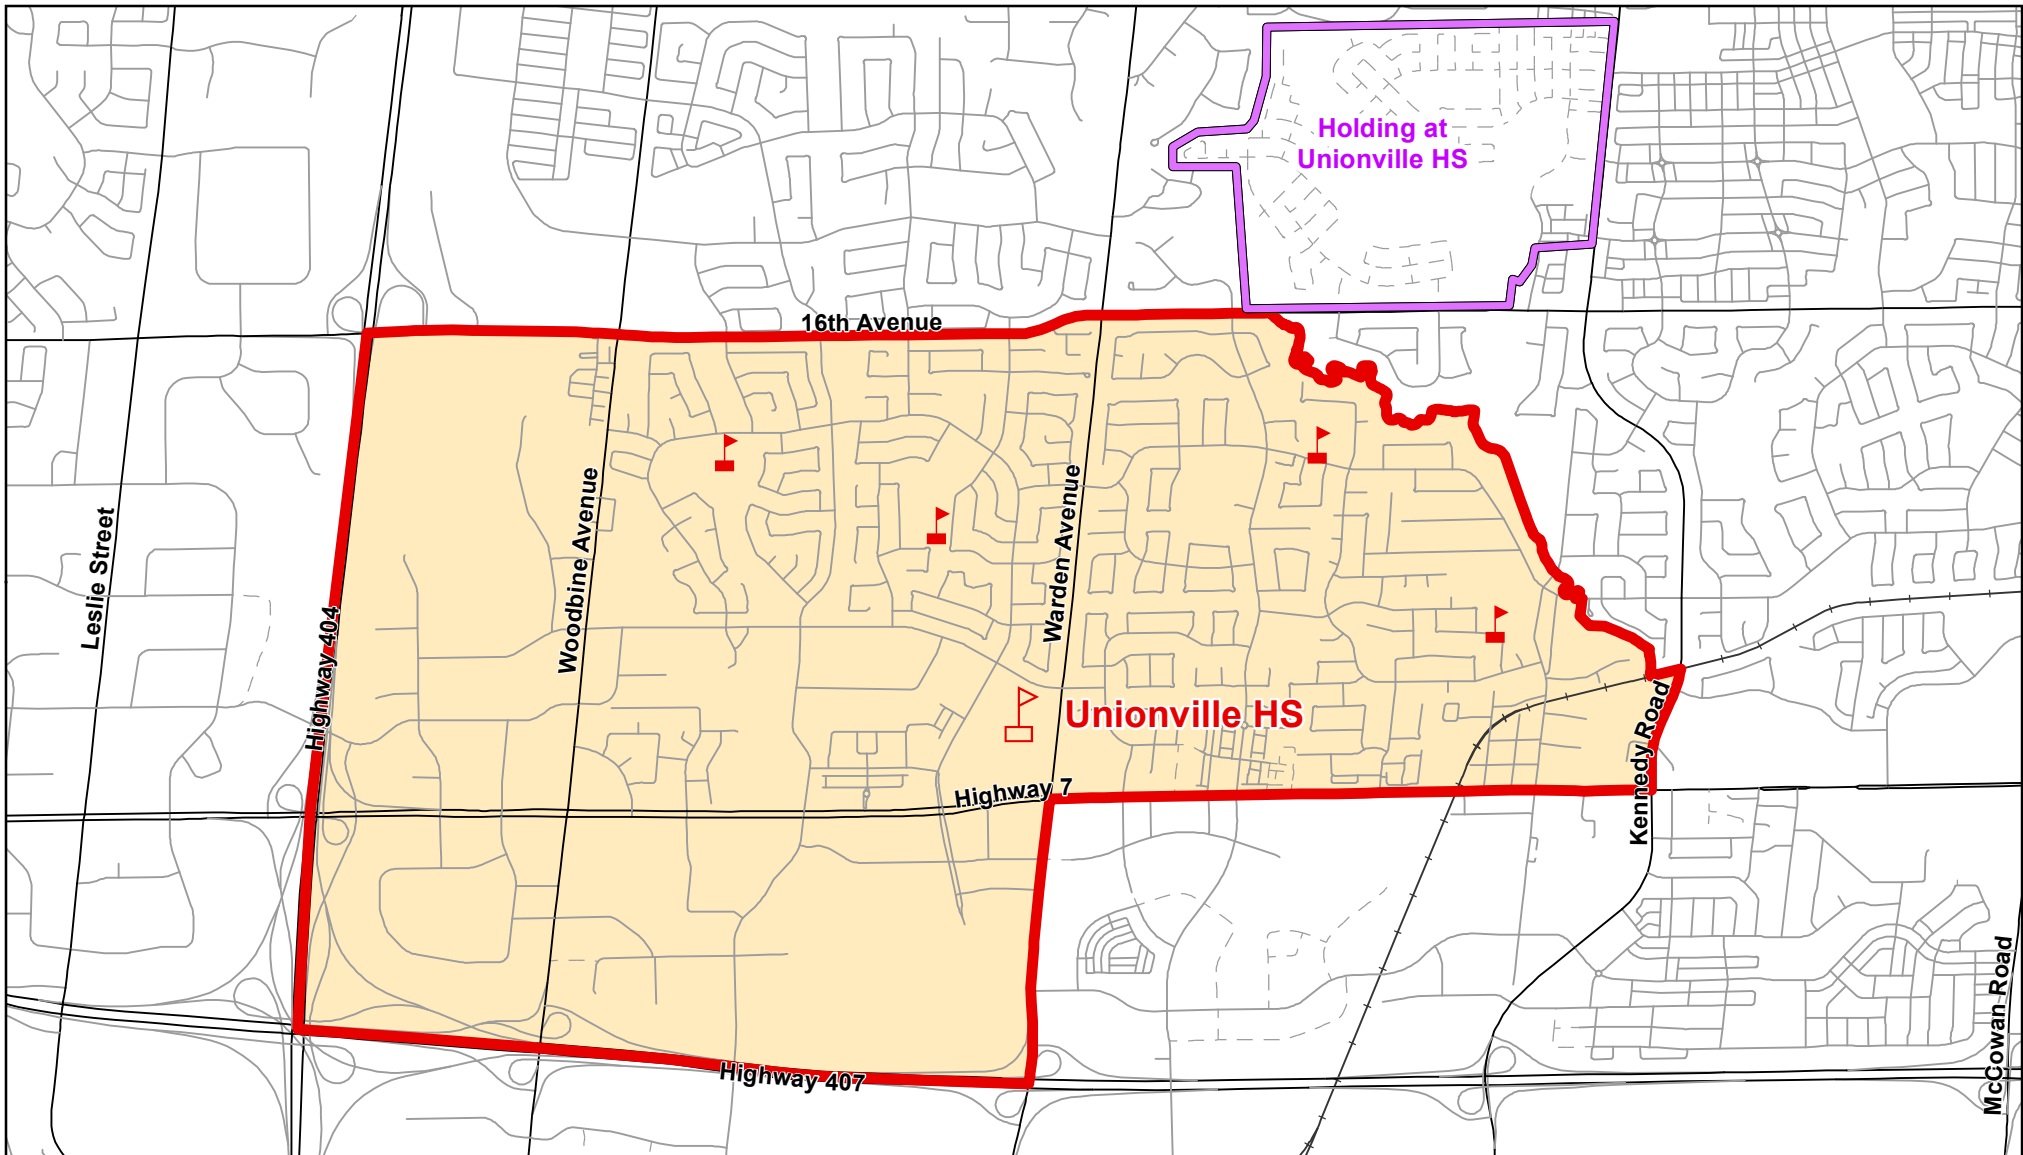

## Legend

- |   |                   |   |                 |   |               |
|---|-------------------|---|-----------------|---|---------------|
|  | Elementary School |  | School Boundary |  | Urban Road    |
|  | Secondary School  |  | Holding Area    |  | Regional Road |
|   |                   |  | Railway         |  | Proposed Road |

## Notes

New development in the Pierre Elliott Trudeau HS boundary north west of 16th Avenue and Kennedy Road will be held at Unionville HS. Please see map for details.

Boundary Approved: 2002

Map Updated: August 2019