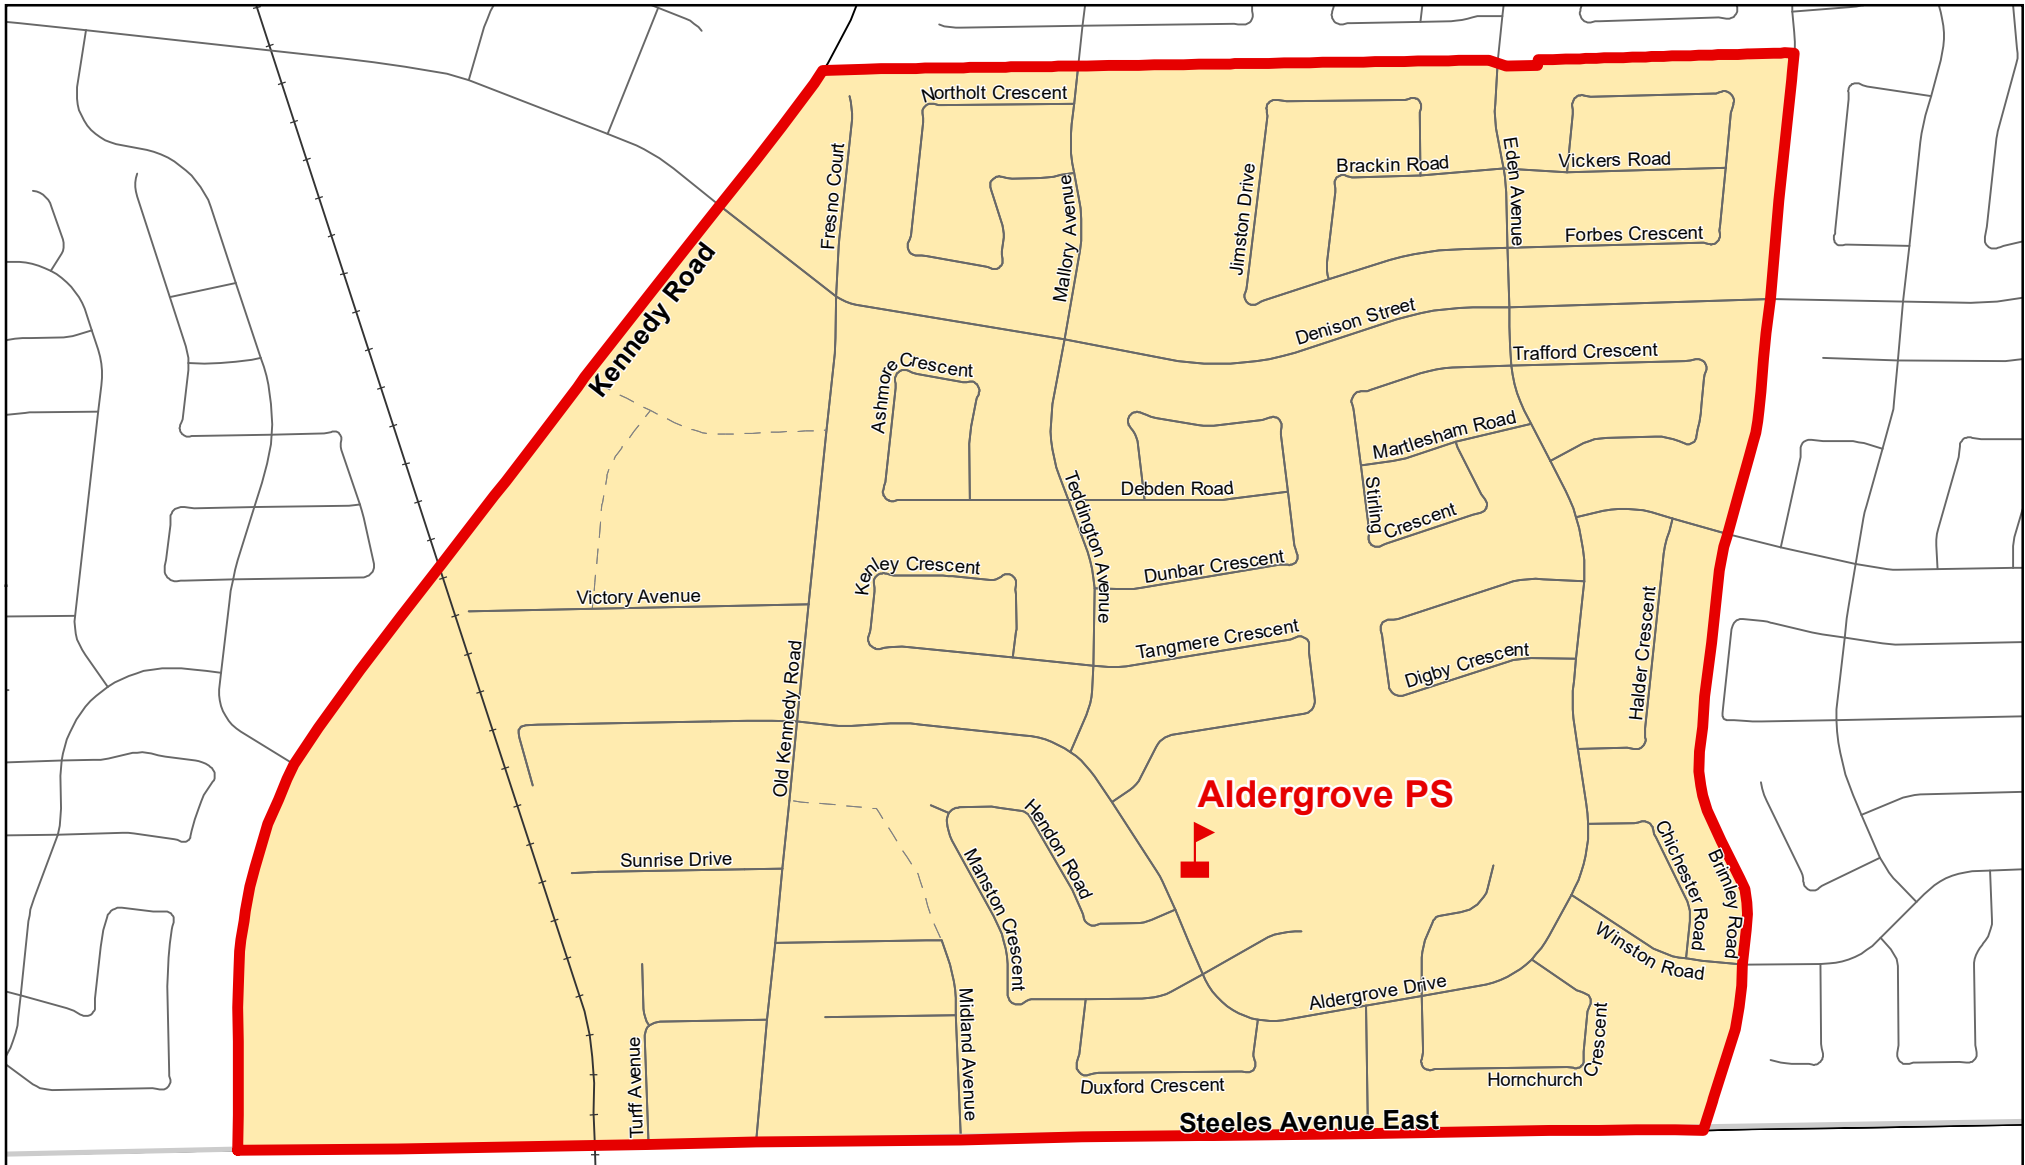

Aldergrove PS, City of Markham

Legend

- | | | |
|---|---|---|
|  Elementary School |  School Boundary |  Urban Road |
|  Secondary School |  Holding Area |  Regional Road |
|  Railway |  Proposed Road | |

Notes

Boundary Approved: 1997

Map Updated: August 2019