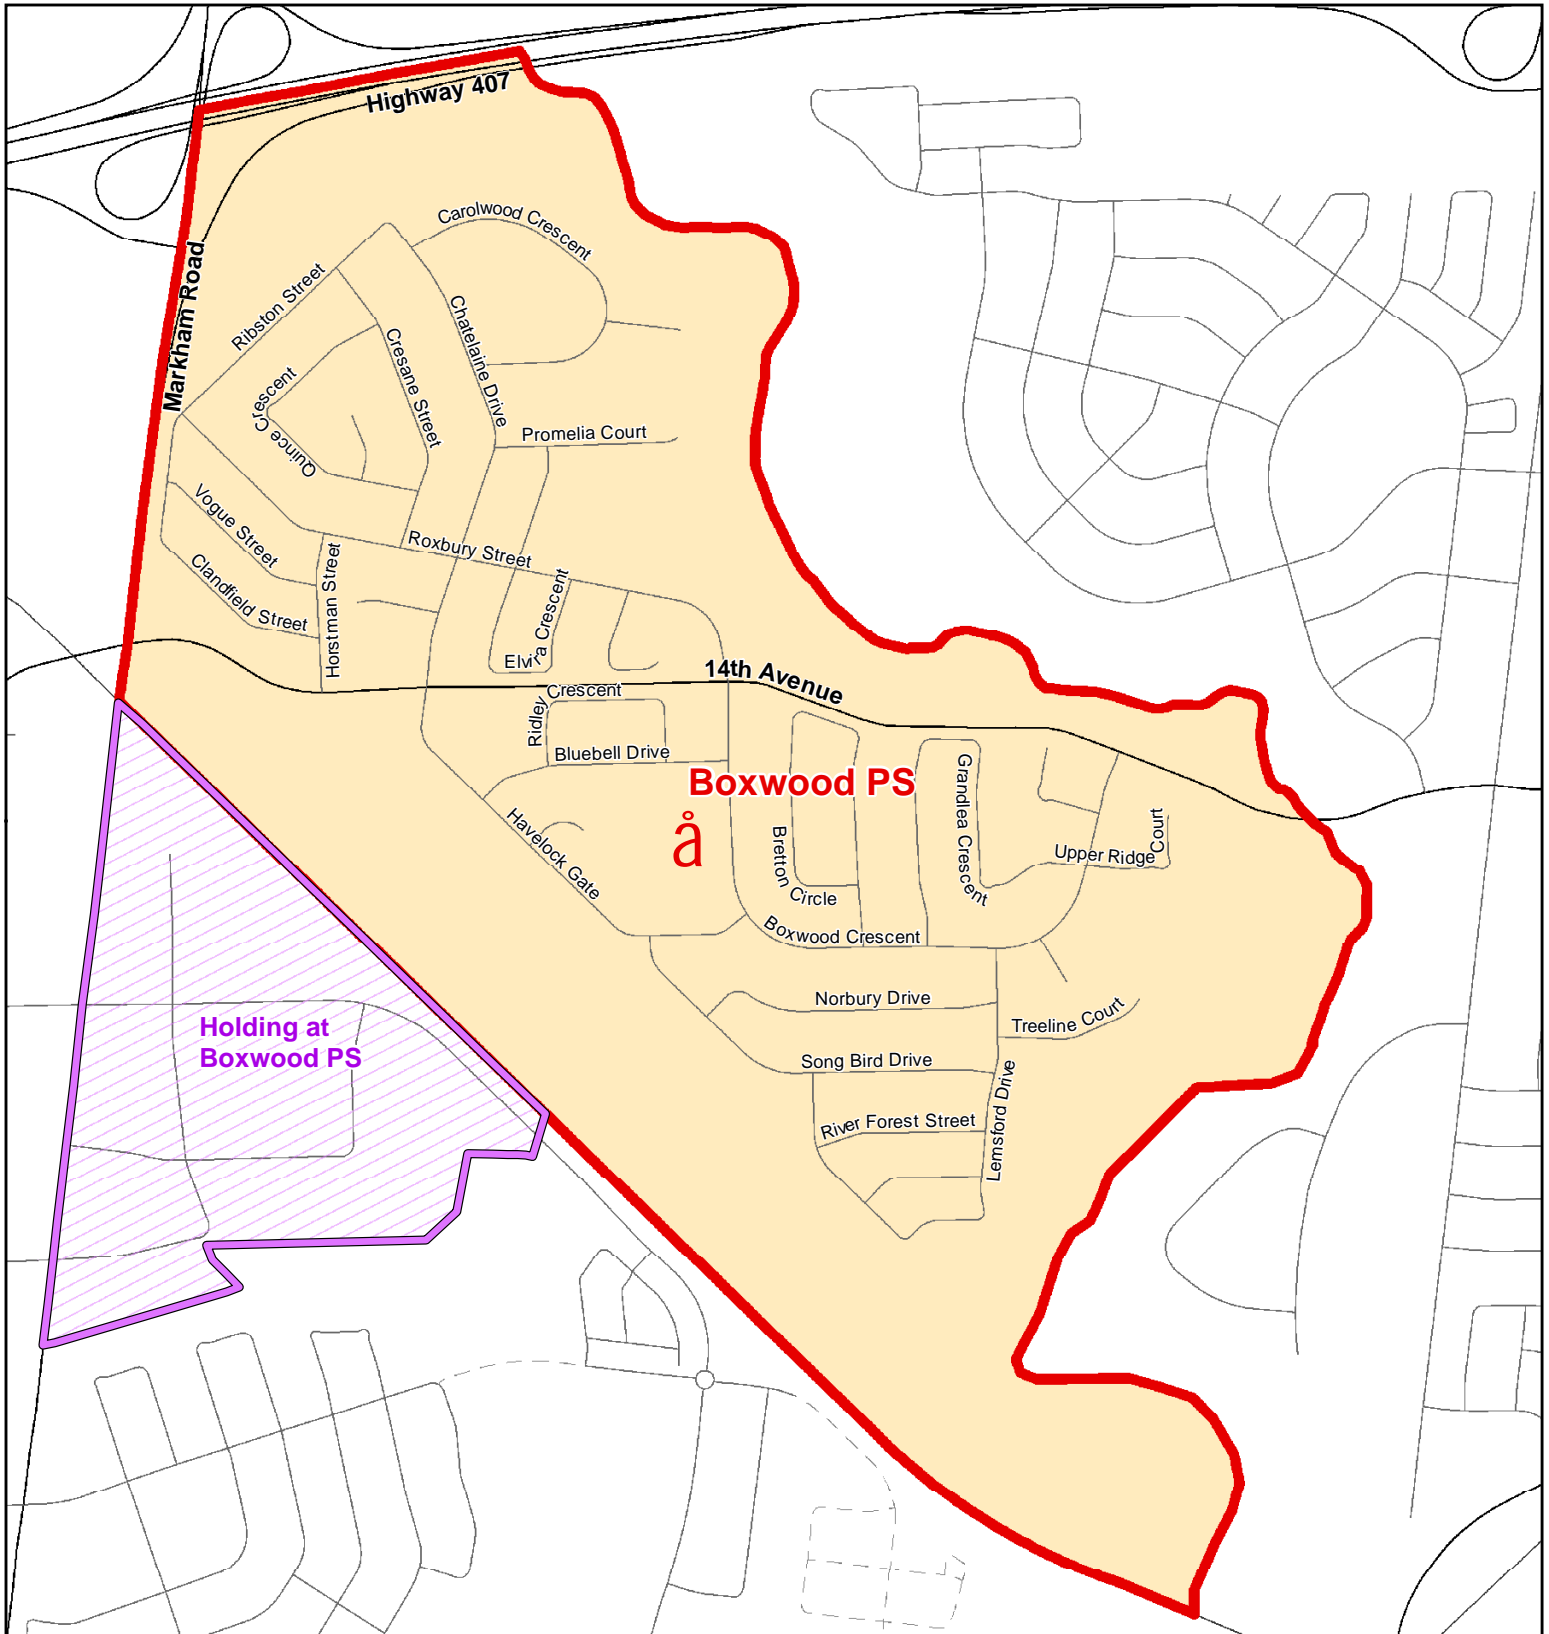

Boxwood PS, City of Markham

Legend

-  Elementary School
-  School Boundary
-  Urban Road
-  Secondary School
-  Holding Area
-  Regional Road
-  Railway
-  Proposed Road

Notes

For the 2022/23 school year, Boxwood PS will accommodate students from a holding area in the Cedarwood PS boundary.

Boundary Approved: 2000

Map Updated: January 2022

Boxwood PS, City of Markham

Effective for the 2022/2023 School Year

Legend

-  Elementary School
-  Secondary School
-  School Boundary
-  Holding Area
-  Urban Road
-  Regional Road
-  Railway
-  Proposed Road

Notes

Holding area noted above will be held at Boxwood PS.

Boundary Approved: 2000

Map Updated: January 2022

Holding Area at Boxwood PS, City of Markham

Effective for the 2022/2023 School Year

Legend

- | | | | | | |
|---|-------------------|---|-----------------|---|---------------|
|  | Elementary School |  | School Boundary |  | Urban Road |
|  | Secondary School |  | Holding Area |  | Regional Road |
| | |  | Railway |  | Proposed Road |

Notes

Holding area noted above will be held at Boxwood PS.

Map Updated: January 2022