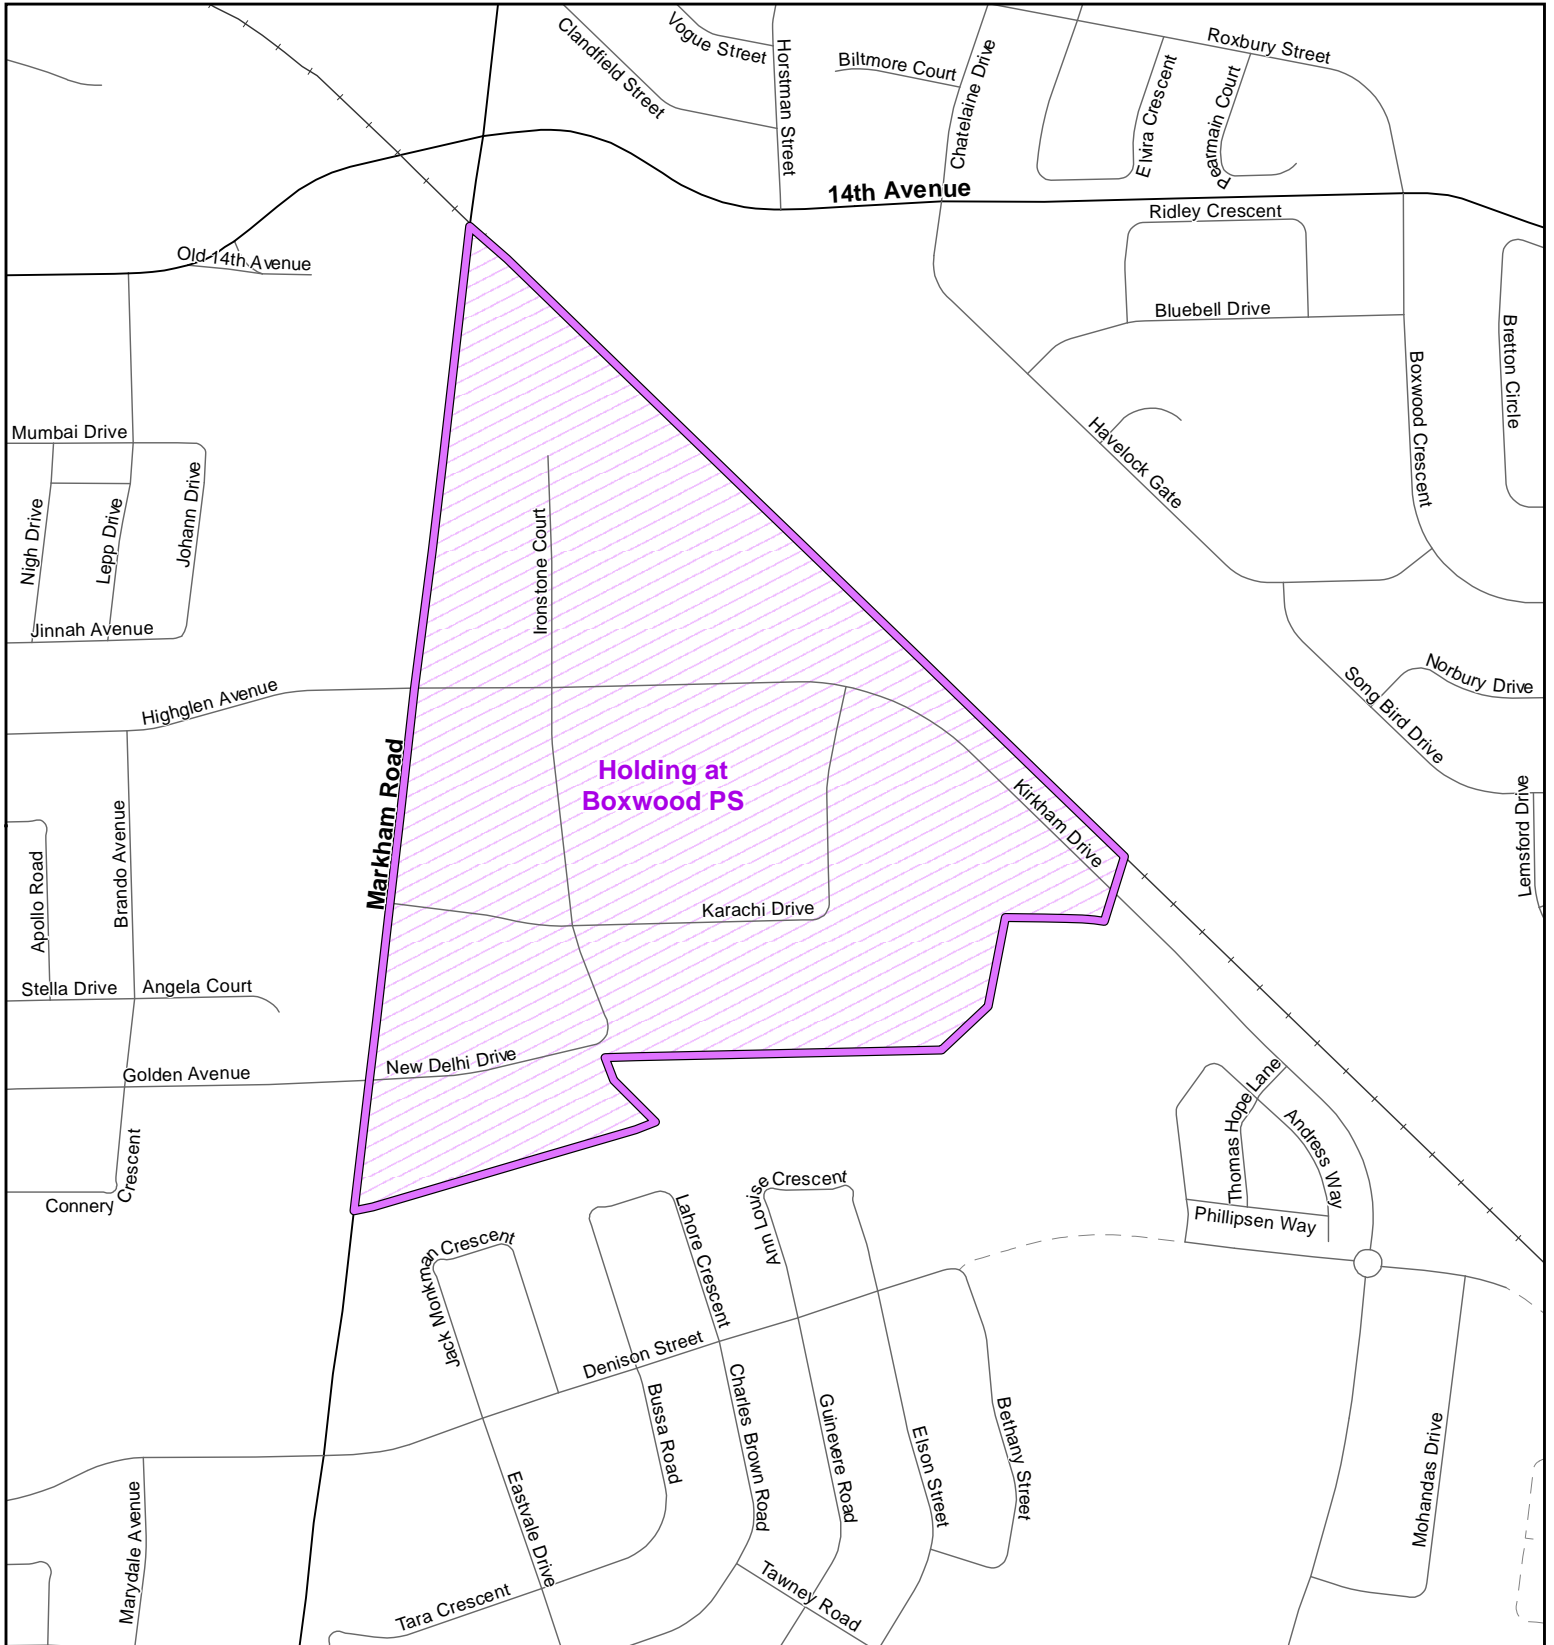

Boxwood PS, City of Markham

Legend

-  Elementary School
-  School Boundary
-  Urban Road
-  Secondary School
-  Holding Area
-  Regional Road
-  Railway
-  Proposed Road

Notes

For the 2022/23 school year, Boxwood PS will accommodate students from a holding area in the Cedarwood PS boundary.

Boundary Approved: 2000

Map Updated: January 2022

Boxwood PS, City of Markham

Effective for the 2022/2023 School Year

Legend

-  Elementary School
-  Secondary School
-  School Boundary
-  Holding Area
-  Urban Road
-  Regional Road
-  Railway
-  Proposed Road

Notes

Holding area noted above will be held at Boxwood PS.

Boundary Approved: 2000

Map Updated: January 2022

Holding Area at Boxwood PS, City of Markham

Effective for the 2022/2023 School Year

Legend

- | | | | | | |
|---|-------------------|---|-----------------|---|---------------|
|  | Elementary School |  | School Boundary |  | Urban Road |
|  | Secondary School |  | Holding Area |  | Regional Road |
| | |  | Railway |  | Proposed Road |

Notes

Holding area noted above will be held at Boxwood PS.

Map Updated: January 2022