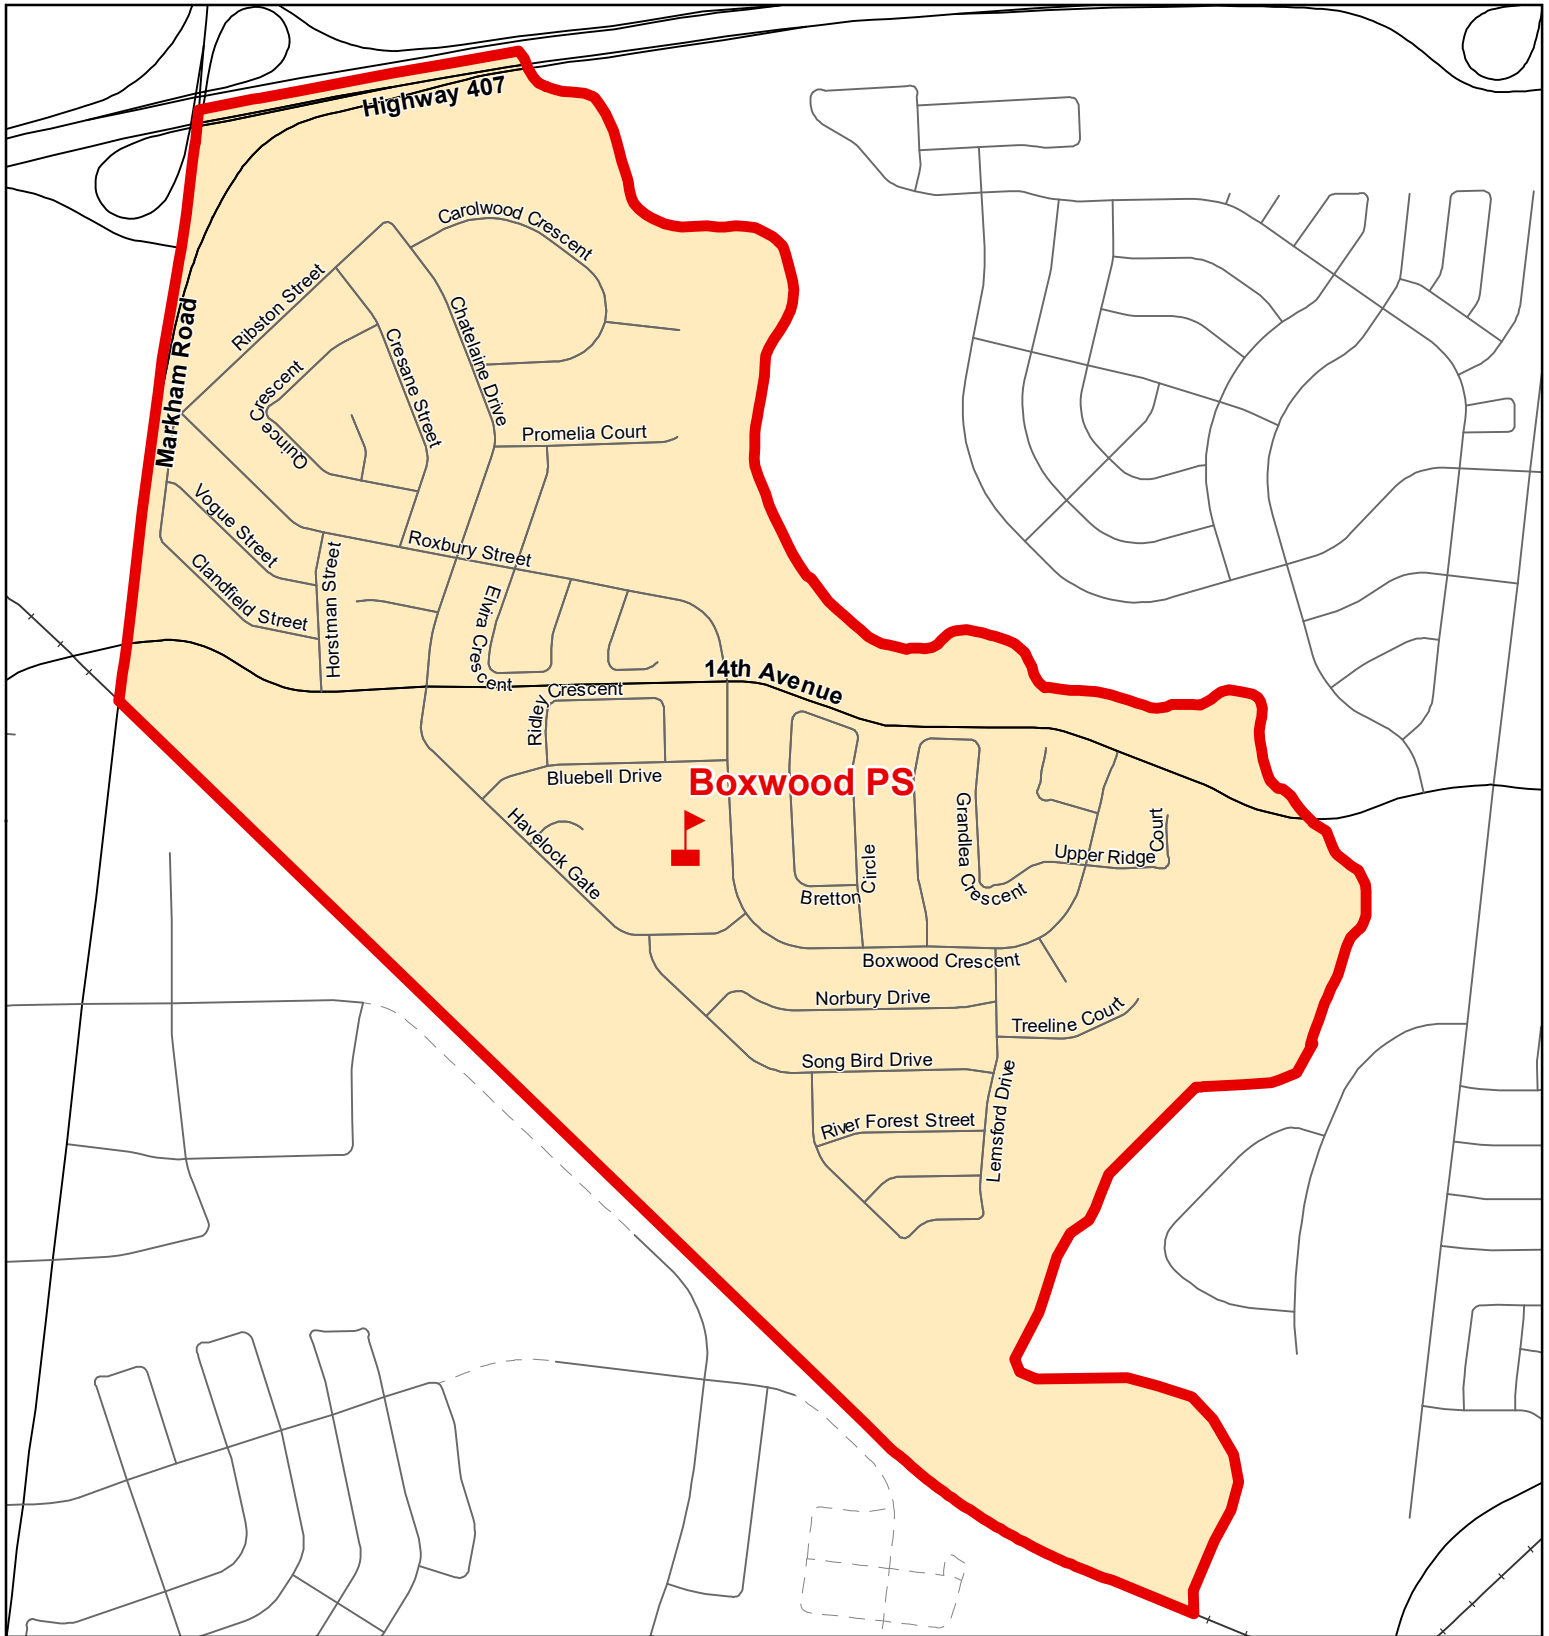

Boxwood PS, City of Markham

Legend

-  Elementary School
-  School Boundary
-  Urban Road
-  Secondary School
-  Holding Area
-  Regional Road
-  Railway
-  Proposed Road

Notes

For the 2022/23 school year, Boxwood PS will accommodate students from a holding area in the Cedarwood PS boundary.

Boundary Approved: 2000

Map Updated: January 2022

Boxwood PS, City of Markham

Effective for the 2022/2023 School Year

Legend

-  Elementary School
-  Secondary School
-  School Boundary
-  Holding Area
-  Urban Road
-  Regional Road
-  Railway
-  Proposed Road

Notes

Holding area noted above will be held at Boxwood PS.

Boundary Approved: 2000

Map Updated: January 2022

Holding Area at Boxwood PS, City of Markham

Effective for the 2022/2023 School Year

Legend

- | | | | | | |
|---|-------------------|---|-----------------|---|---------------|
|  | Elementary School |  | School Boundary |  | Urban Road |
|  | Secondary School |  | Holding Area |  | Regional Road |
| | |  | Railway |  | Proposed Road |

Notes

Holding area noted above will be held at Boxwood PS.

Map Updated: January 2022