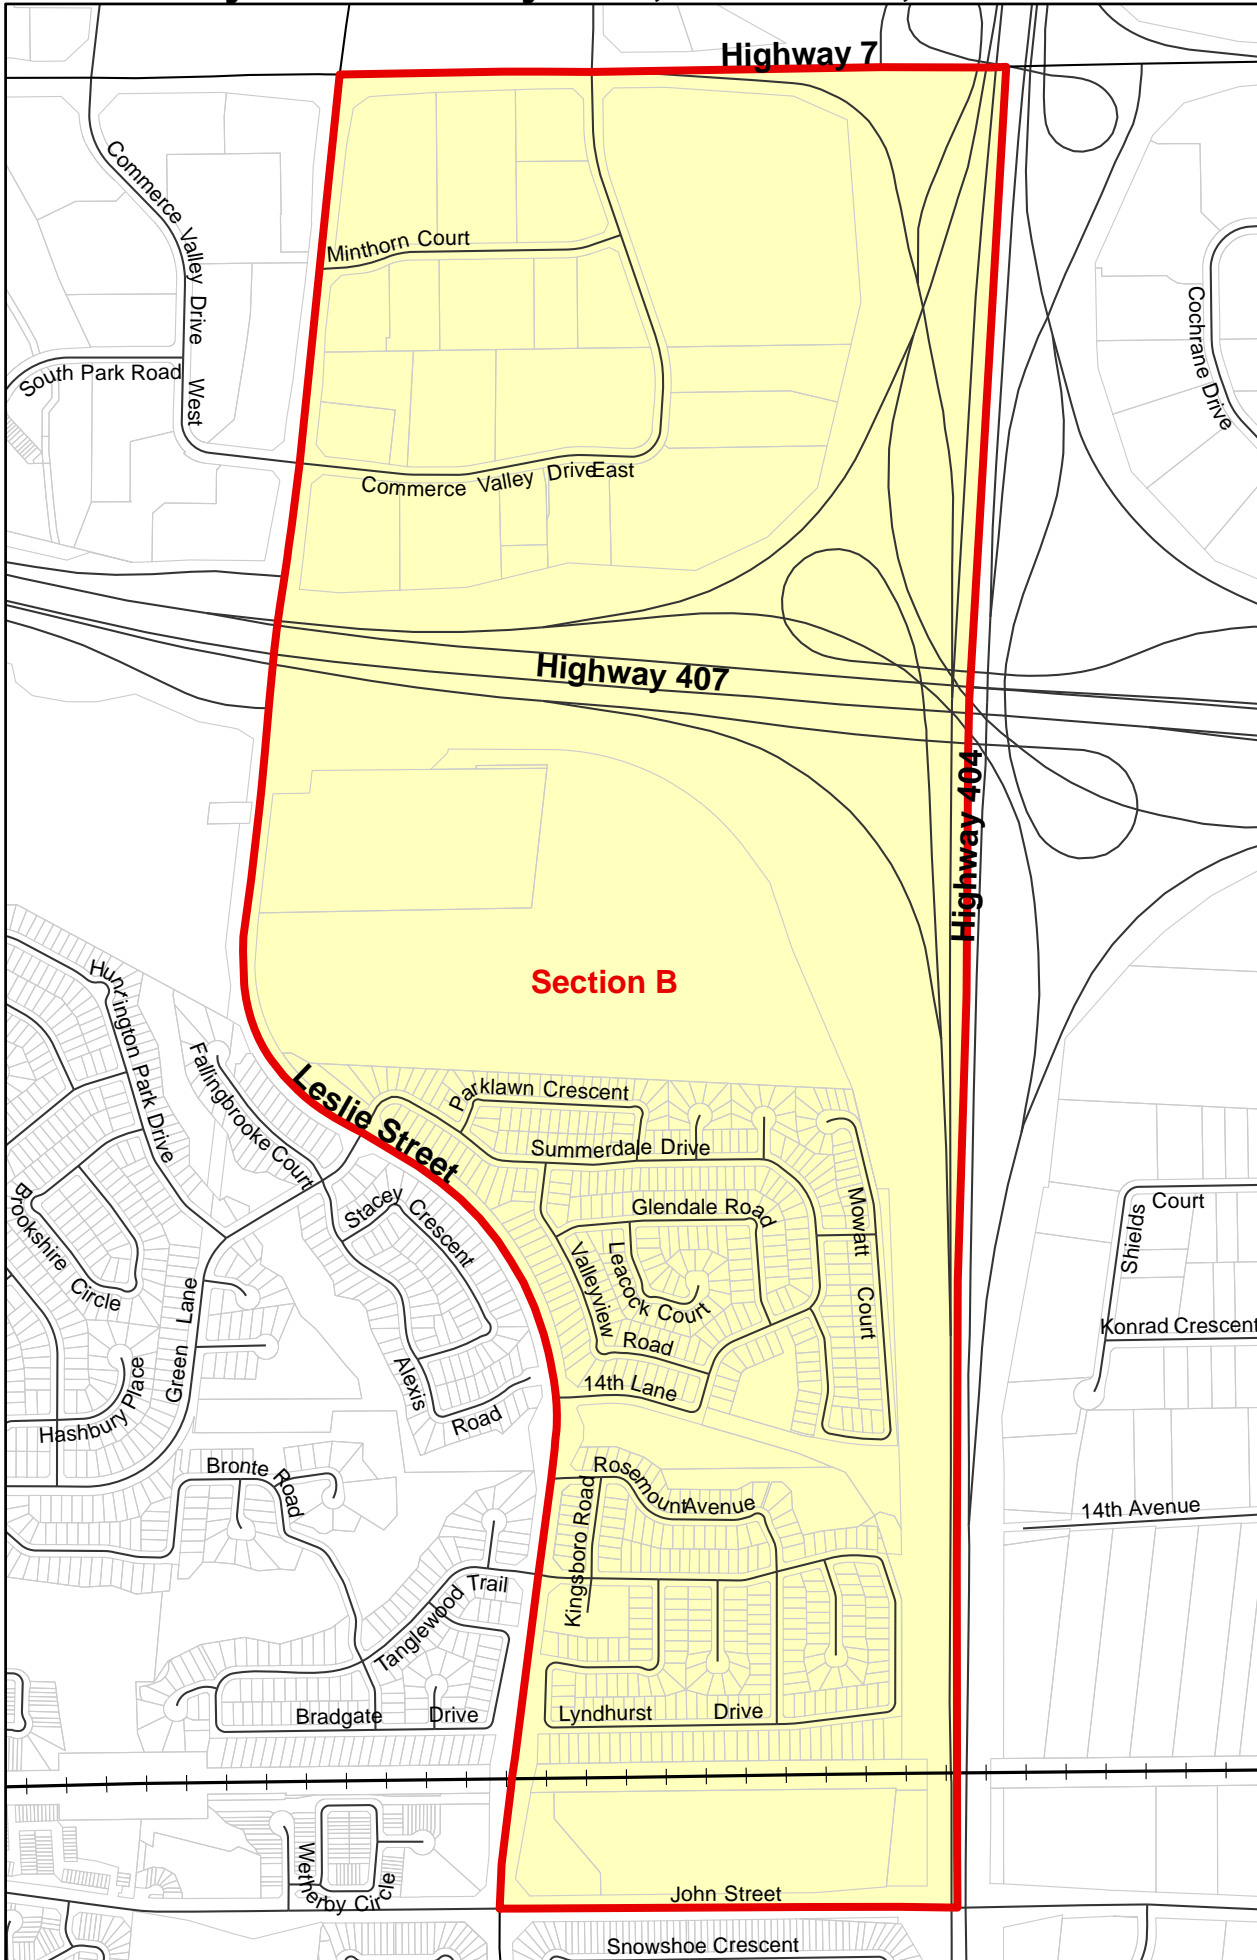

Bayview Fairways PS, Section A, Town of Markham

Legend

- Elementary School
- Secondary School
- School Boundary
- Parcel
- Road
- Proposed Road
- Railway
- Creek/River
- Holding Area

Markham Elementary School Boundaries

Notes

Boundary Approved: 1997
 Map Updated: July 2012

Bayview Fairways PS, Section B, Town of Markham

Legend

- Elementary School
- Secondary School
- School Boundary
- Parcel
- Road
- Proposed Road
- Railway
- Creek/River
- Holding Area

Markham Elementary School Boundaries

Notes

Boundary Approved: 1997
 Map Updated: July 2012

Bayview Fairways PS, Town of Markham

Legend

- Elementary School
- Secondary School
- School Boundary
- Parcel
- Road
- Proposed Road
- Railway
- Creek/River
- Holding Area

Markham Elementary School Boundaries

Notes

Boundary Approved: 1997
 Map Updated: July 2012