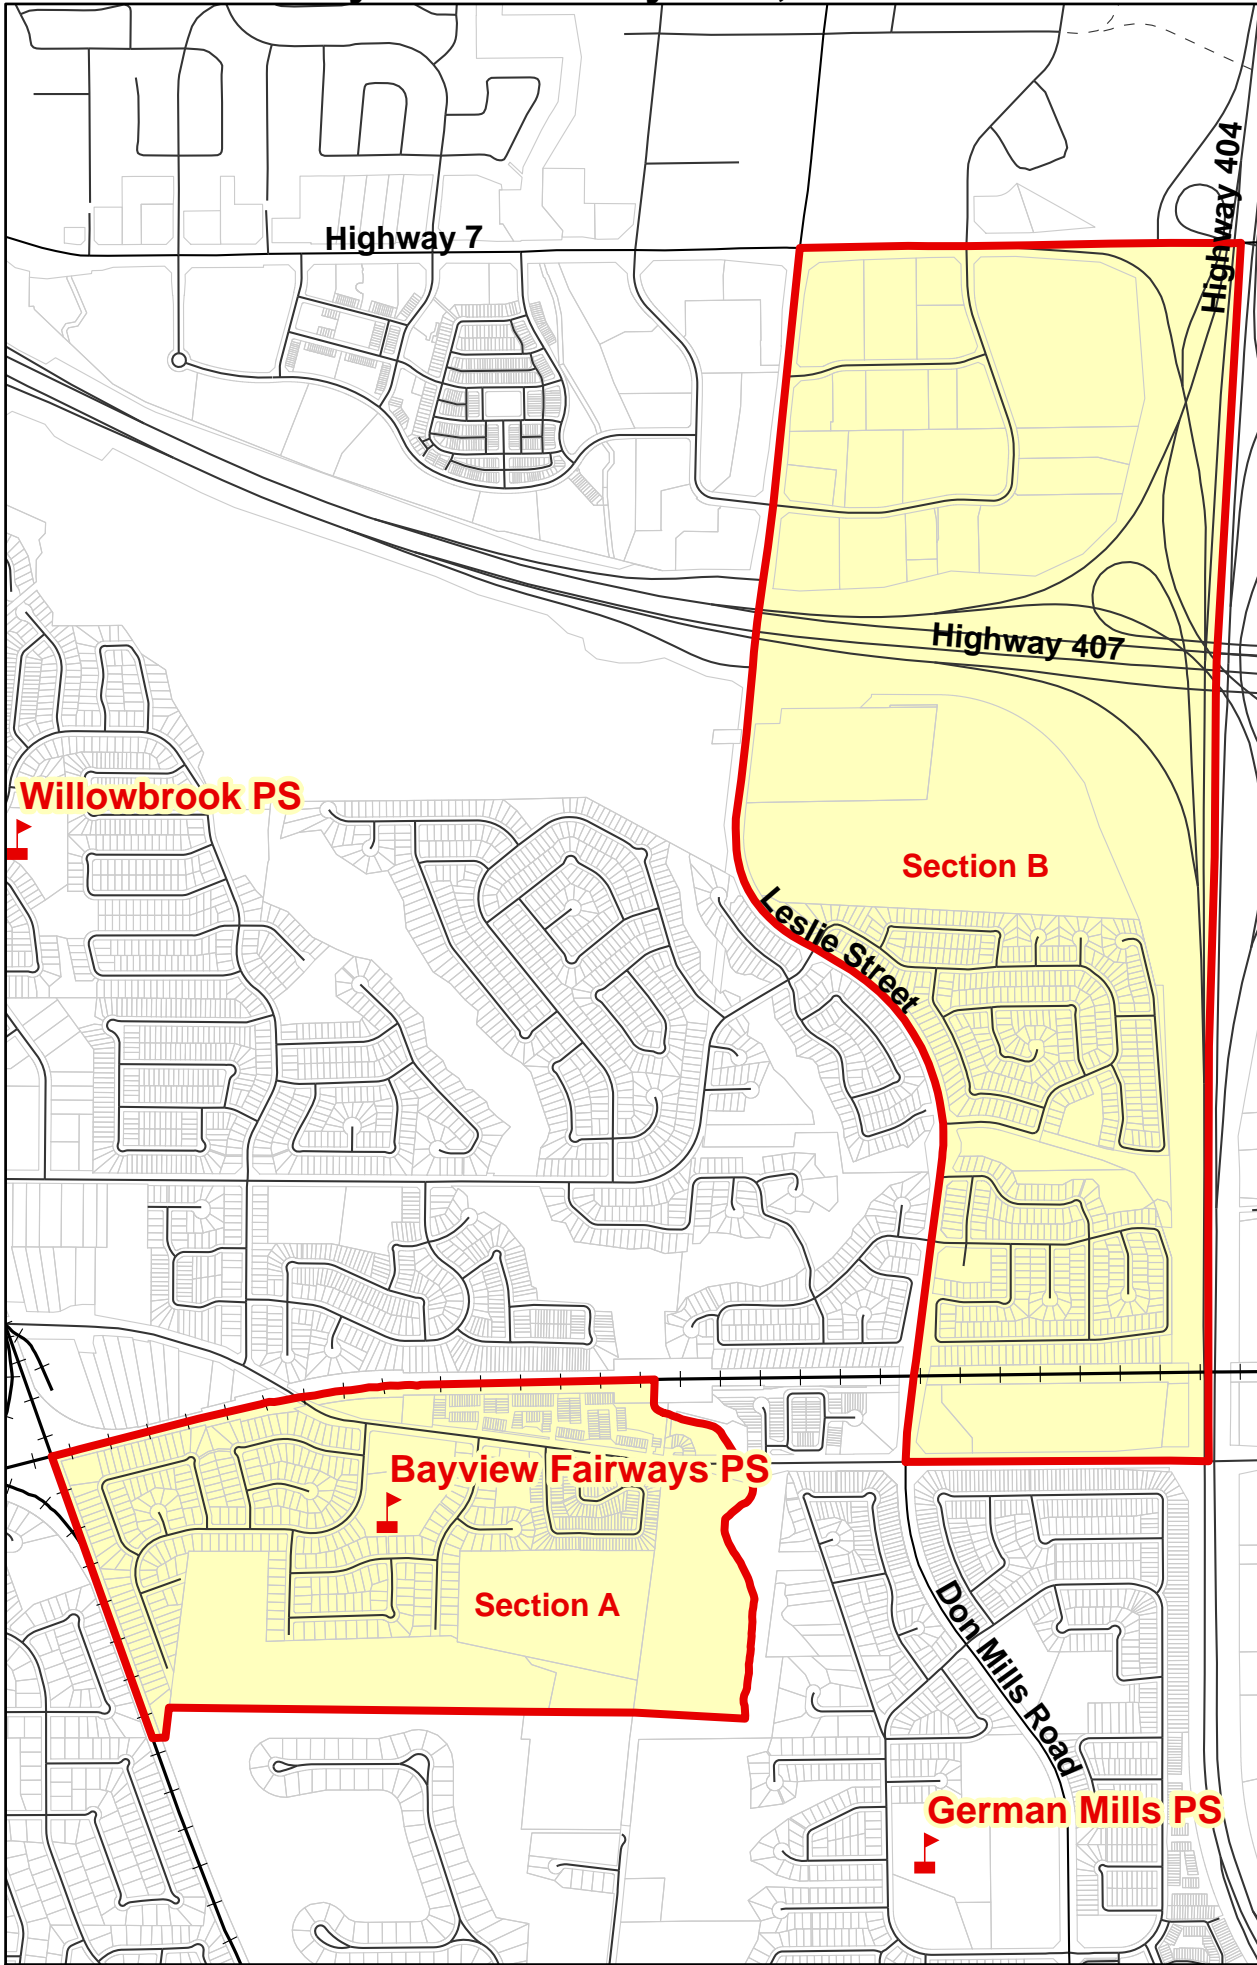

Bayview Fairways PS, Section A, Town of Markham

Legend

- Elementary School
- Secondary School
- School Boundary
- Parcel
- Road
- Proposed Road
- Railway
- Creek/River
- Holding Area

Markham Elementary School Boundaries

Notes

Boundary Approved: 1997
 Map Updated: July 2012

Bayview Fairways PS, Section B, Town of Markham

Legend

- Elementary School
- Secondary School
- School Boundary
- Parcel
- Road
- Proposed Road
- Railway
- Creek/River
- Holding Area

Markham Elementary School Boundaries

Notes

Boundary Approved: 1997
 Map Updated: July 2012

Bayview Fairways PS, Town of Markham

Legend

- Elementary School
- Secondary School
- School Boundary
- Parcel
- Road
- Proposed Road
- Railway
- Creek/River
- Holding Area

Markham Elementary School Boundaries

Notes

Boundary Approved: 1997
 Map Updated: July 2012