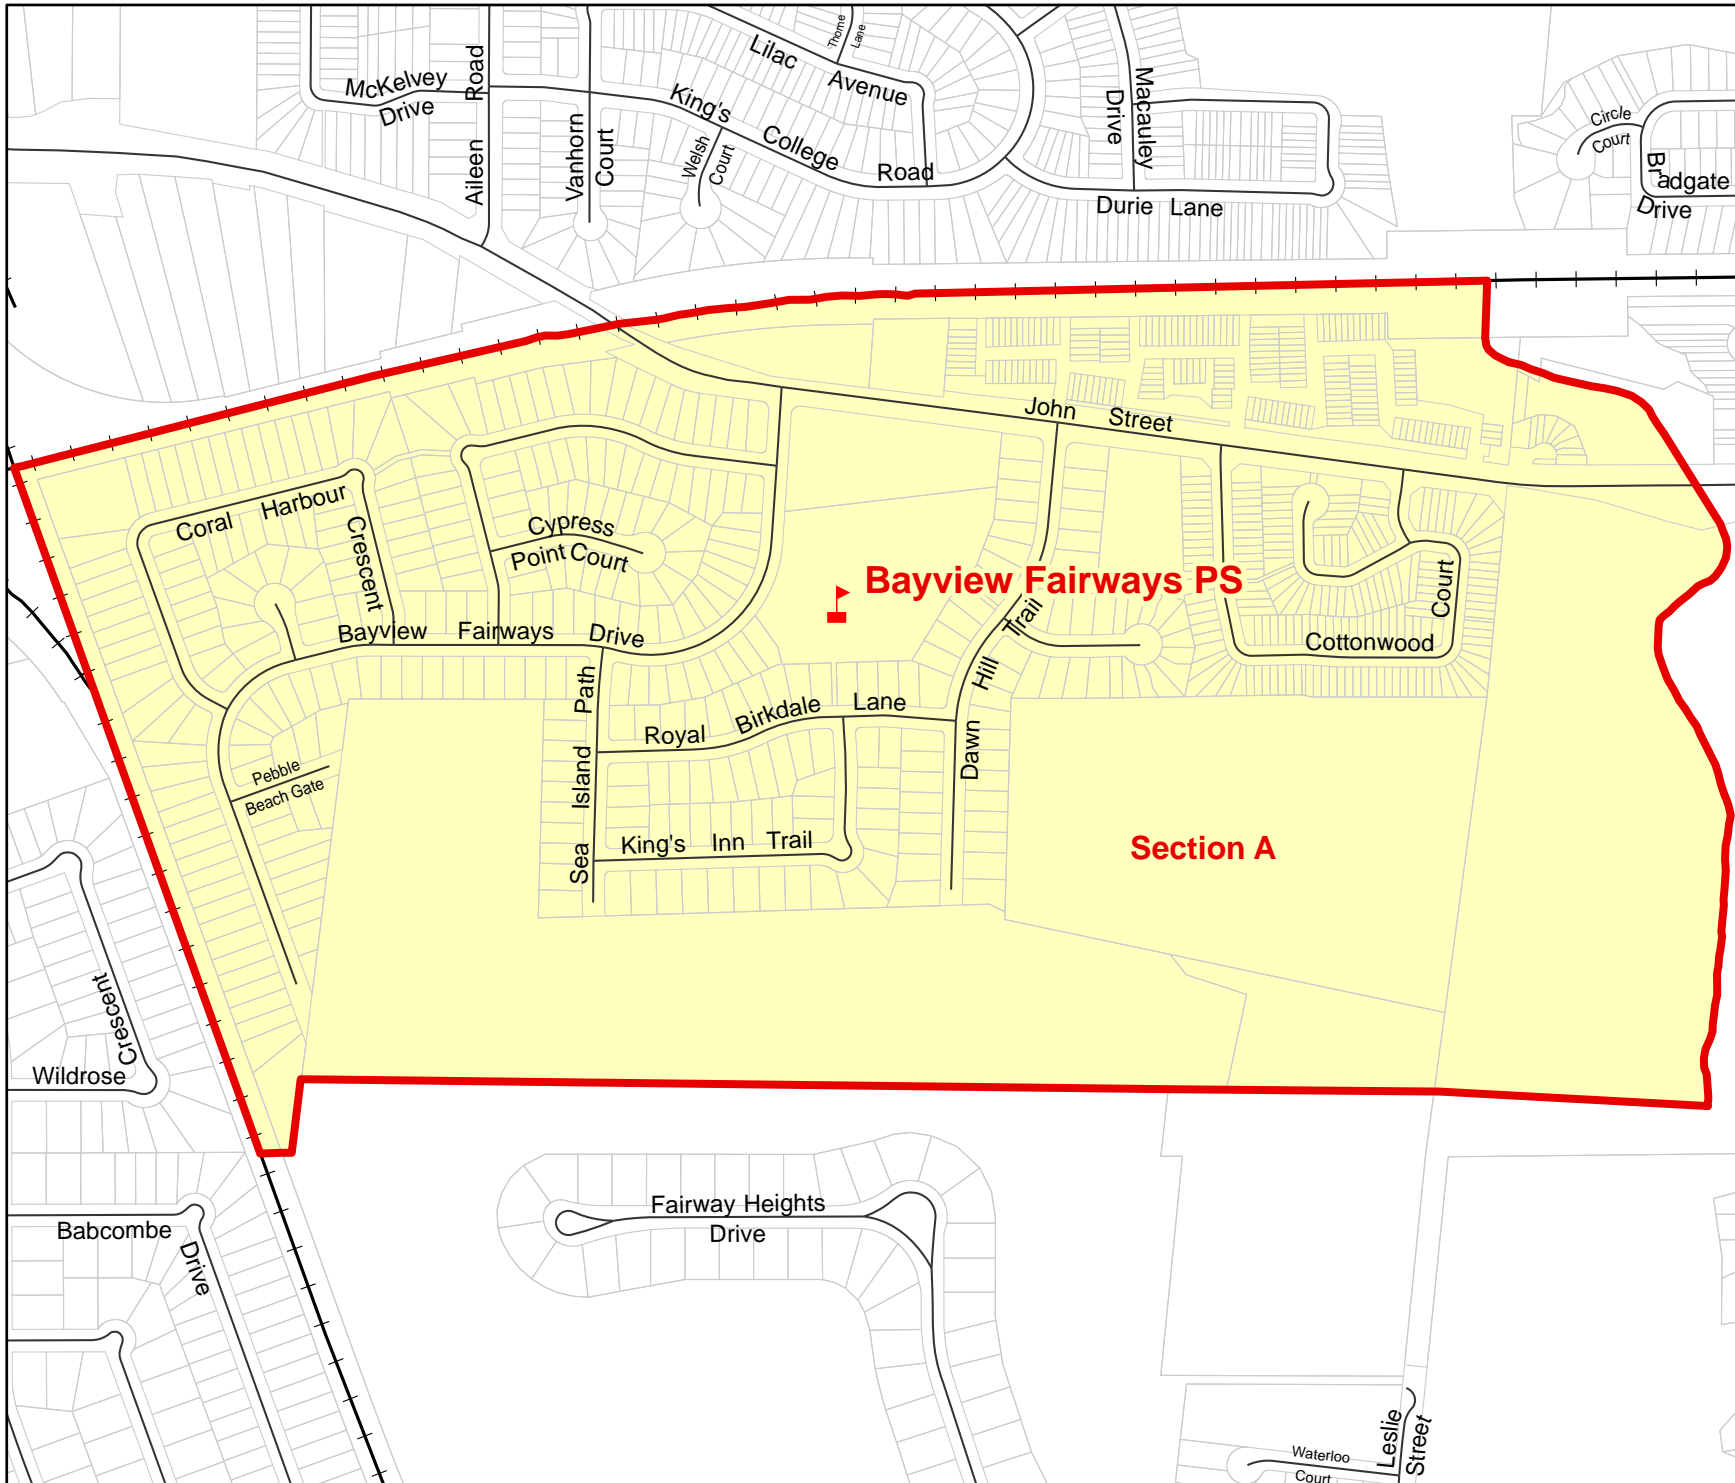

Bayview Fairways PS, Section A, Town of Markham

Legend

- Elementary School
- Secondary School
- School Boundary
- Parcel
- Road
- Proposed Road
- Railway
- Creek/River
- Holding Area

Markham Elementary School Boundaries

Notes

Boundary Approved: 1997
 Map Updated: July 2012

Bayview Fairways PS, Section B, Town of Markham

Legend

- Elementary School
- Secondary School
- School Boundary
- Parcel
- Road
- Proposed Road
- Railway
- Creek/River
- Holding Area

Markham Elementary School Boundaries

Notes

Boundary Approved: 1997
 Map Updated: July 2012

Bayview Fairways PS, Town of Markham

Legend

- Elementary School
- Secondary School
- School Boundary
- Parcel
- Road
- Proposed Road
- Railway
- Creek/River
- Holding Area

Markham Elementary School Boundaries

Notes

Boundary Approved: 1997
 Map Updated: July 2012