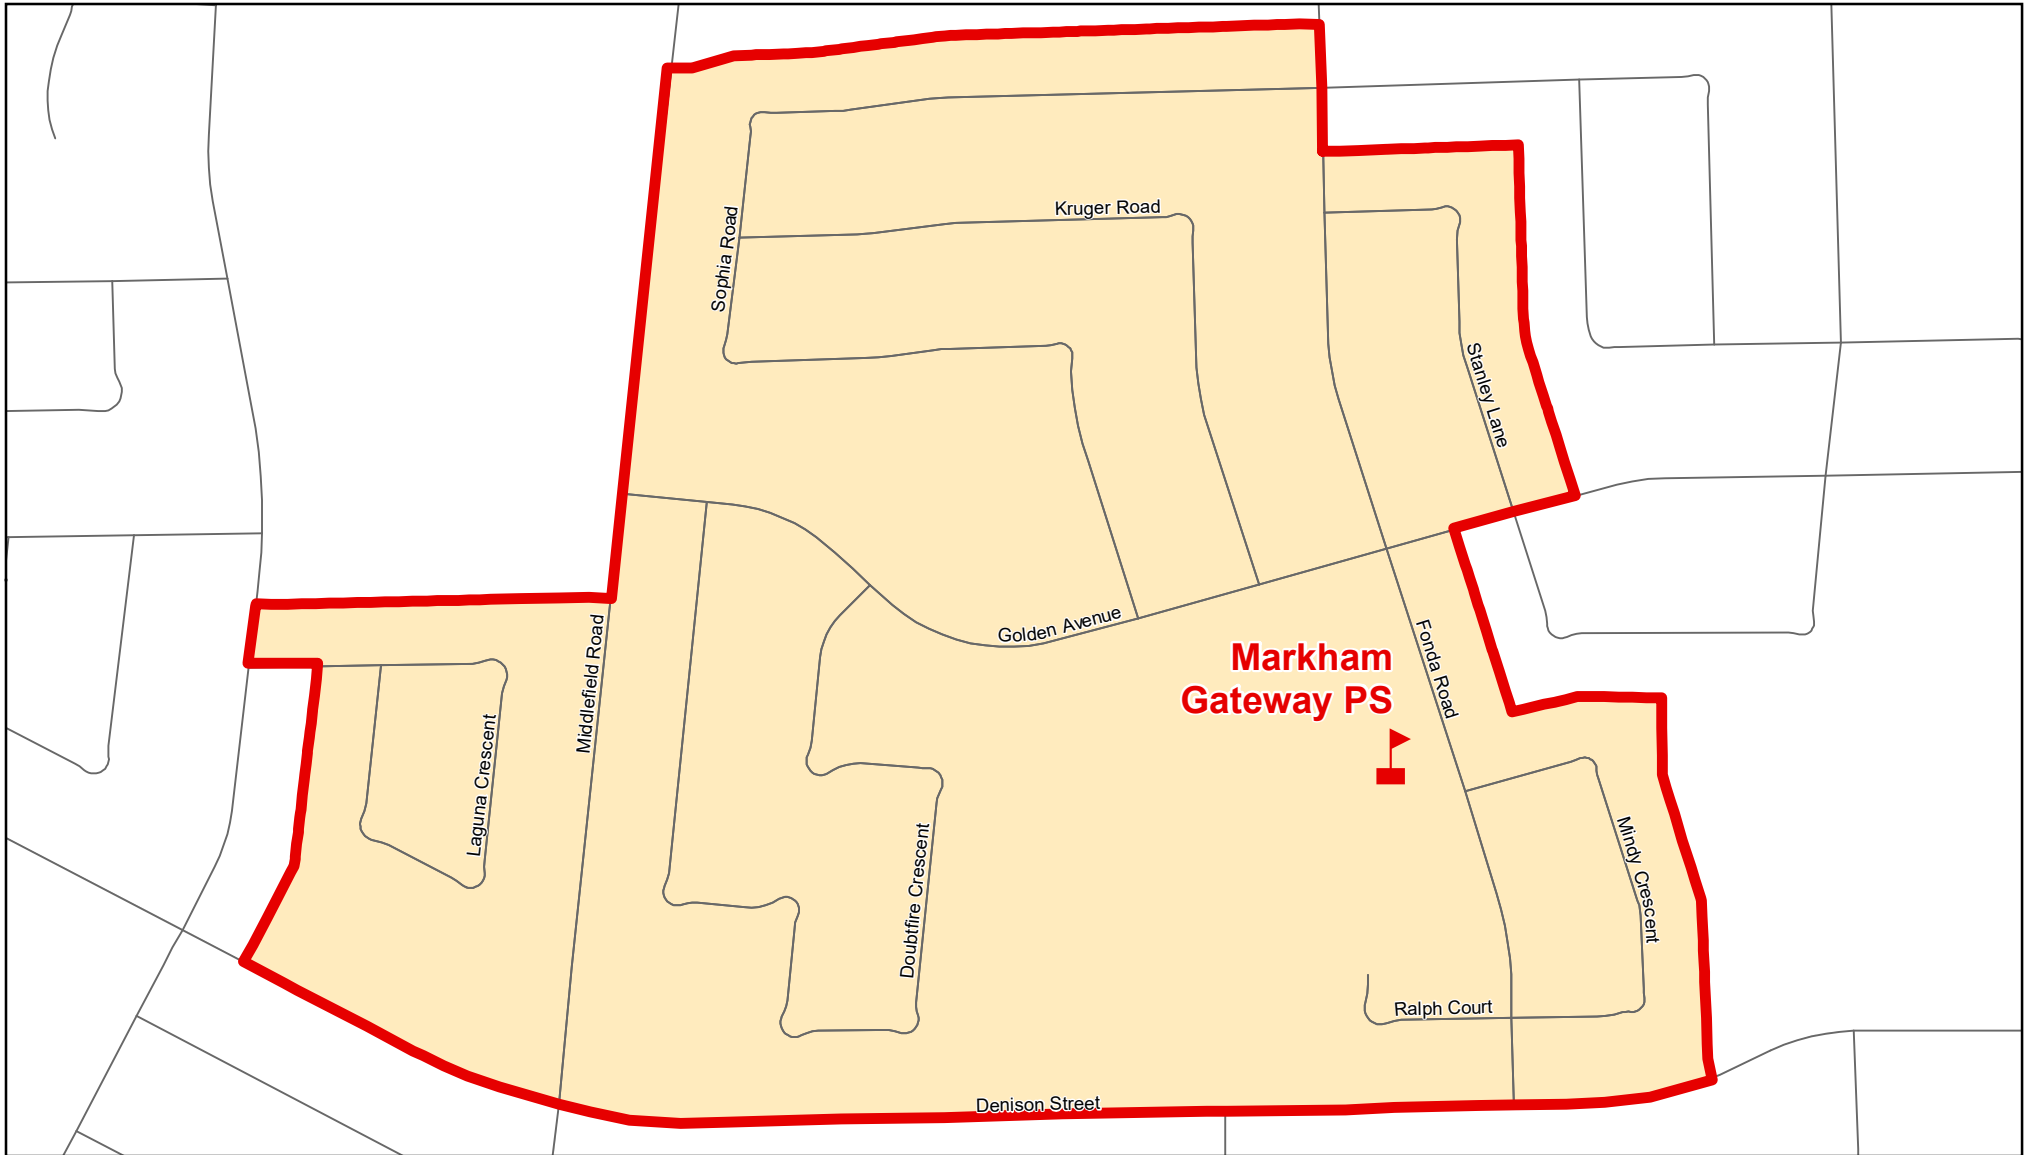

# Markham Gateway PS, City of Markham

## Legend

- |                                                                                                     |                                                                                                     |                                                                                                   |
|-----------------------------------------------------------------------------------------------------|-----------------------------------------------------------------------------------------------------|---------------------------------------------------------------------------------------------------|
|  Elementary School |  School Boundary |  Urban Road    |
|  Secondary School  |  Holding Area    |  Regional Road |
|  Railway         |  Proposed Road   |                                                                                                   |

## Notes

Boundary Approved: March 2005

Map Updated: August 2019