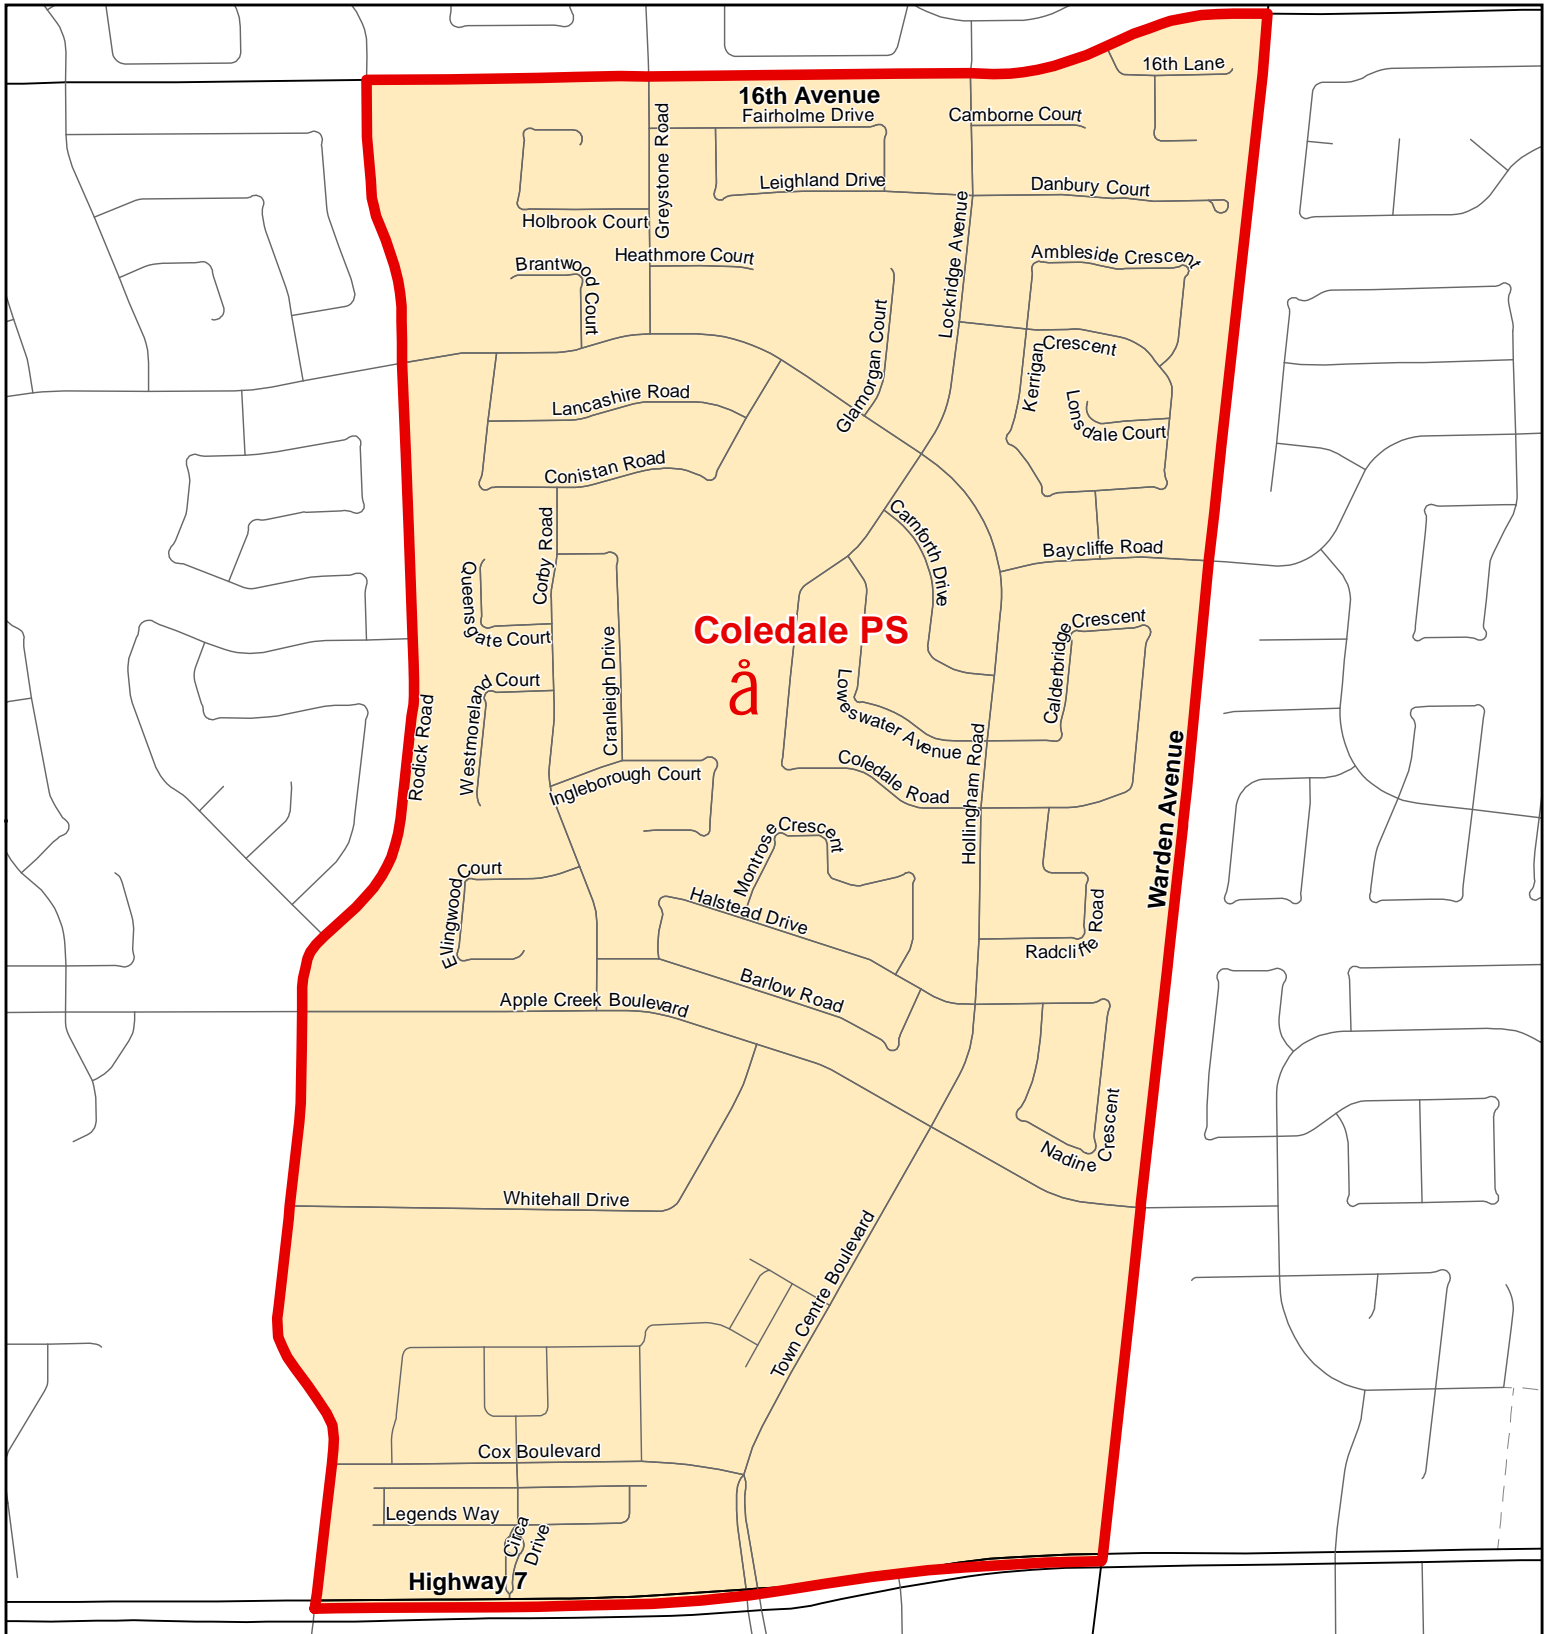

# Coledale PS, City of Markham

### Legend

- Elementary School
- Secondary School
- School Boundary
- Holding Area
- Railway
- Urban Road
- Regional Road
- Proposed Road

### Notes

A portion of the Parkview PS boundary and the Unnamed Markham Centre ES boundary will be held at Coledale PS.

Boundary Approved: 1997

Map Updated: November 2021

**Boundary Approved: June 2013**

**Map Updated: November 2021**