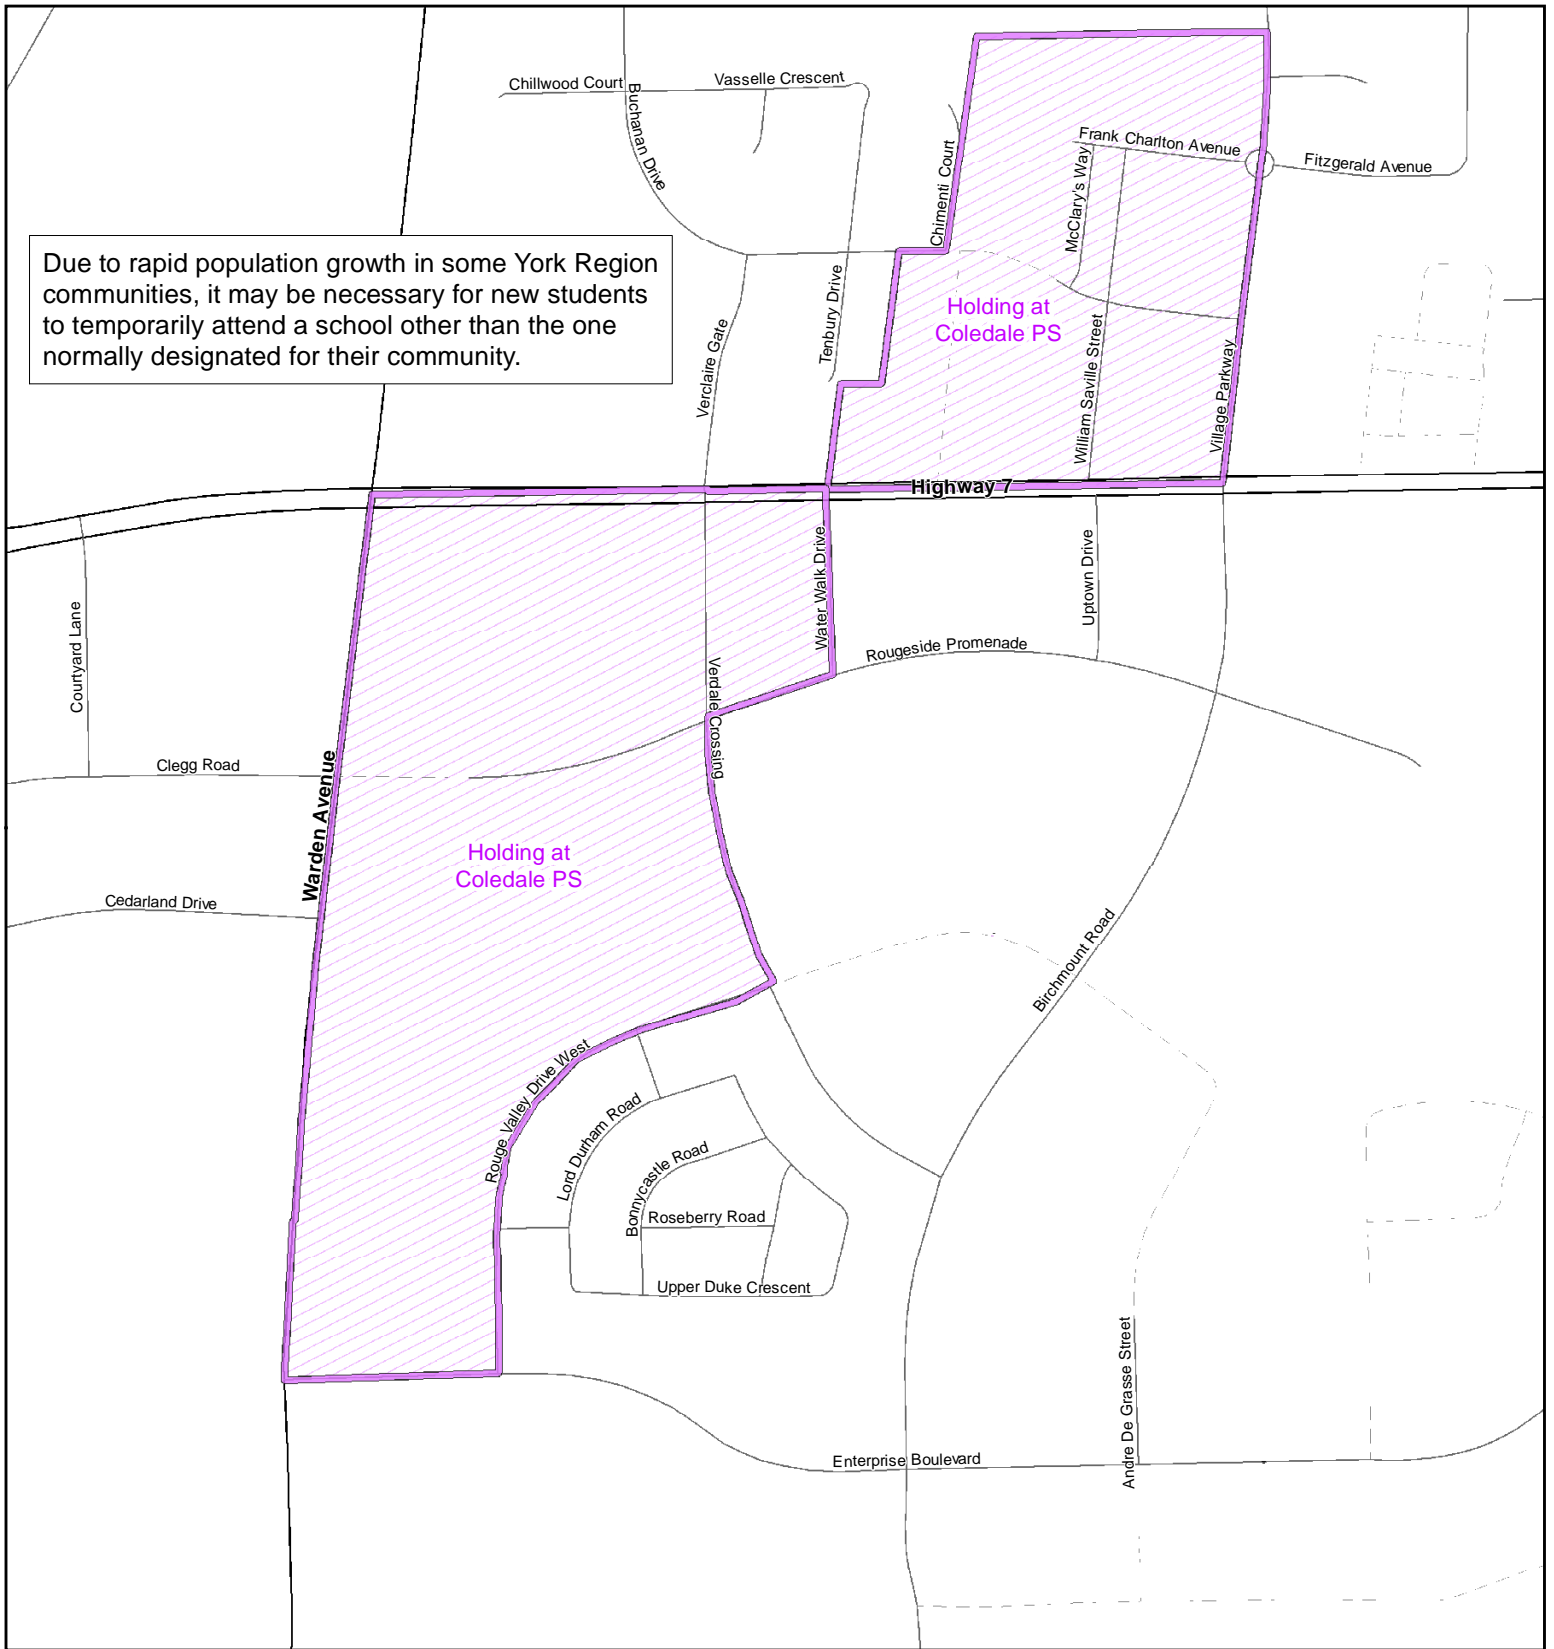

### Legend

- Elementary School
- Secondary School
- School Boundary
- Holding Area
- Railway
- Urban Road
- Regional Road
- Proposed Road

### Notes

A portion of the Parkview PS boundary and the Unnamed Markham Centre ES boundary will be held at Coledale PS.

Boundary Approved: 1997

Map Updated: November 2021

### Legend

- Elementary School
 School Boundary
 Urban Road
- Secondary School
 Holding Area
 Regional Road
- Railway
 Proposed Road

**Boundary Approved: June 2013**

**Map Updated: November 2021**