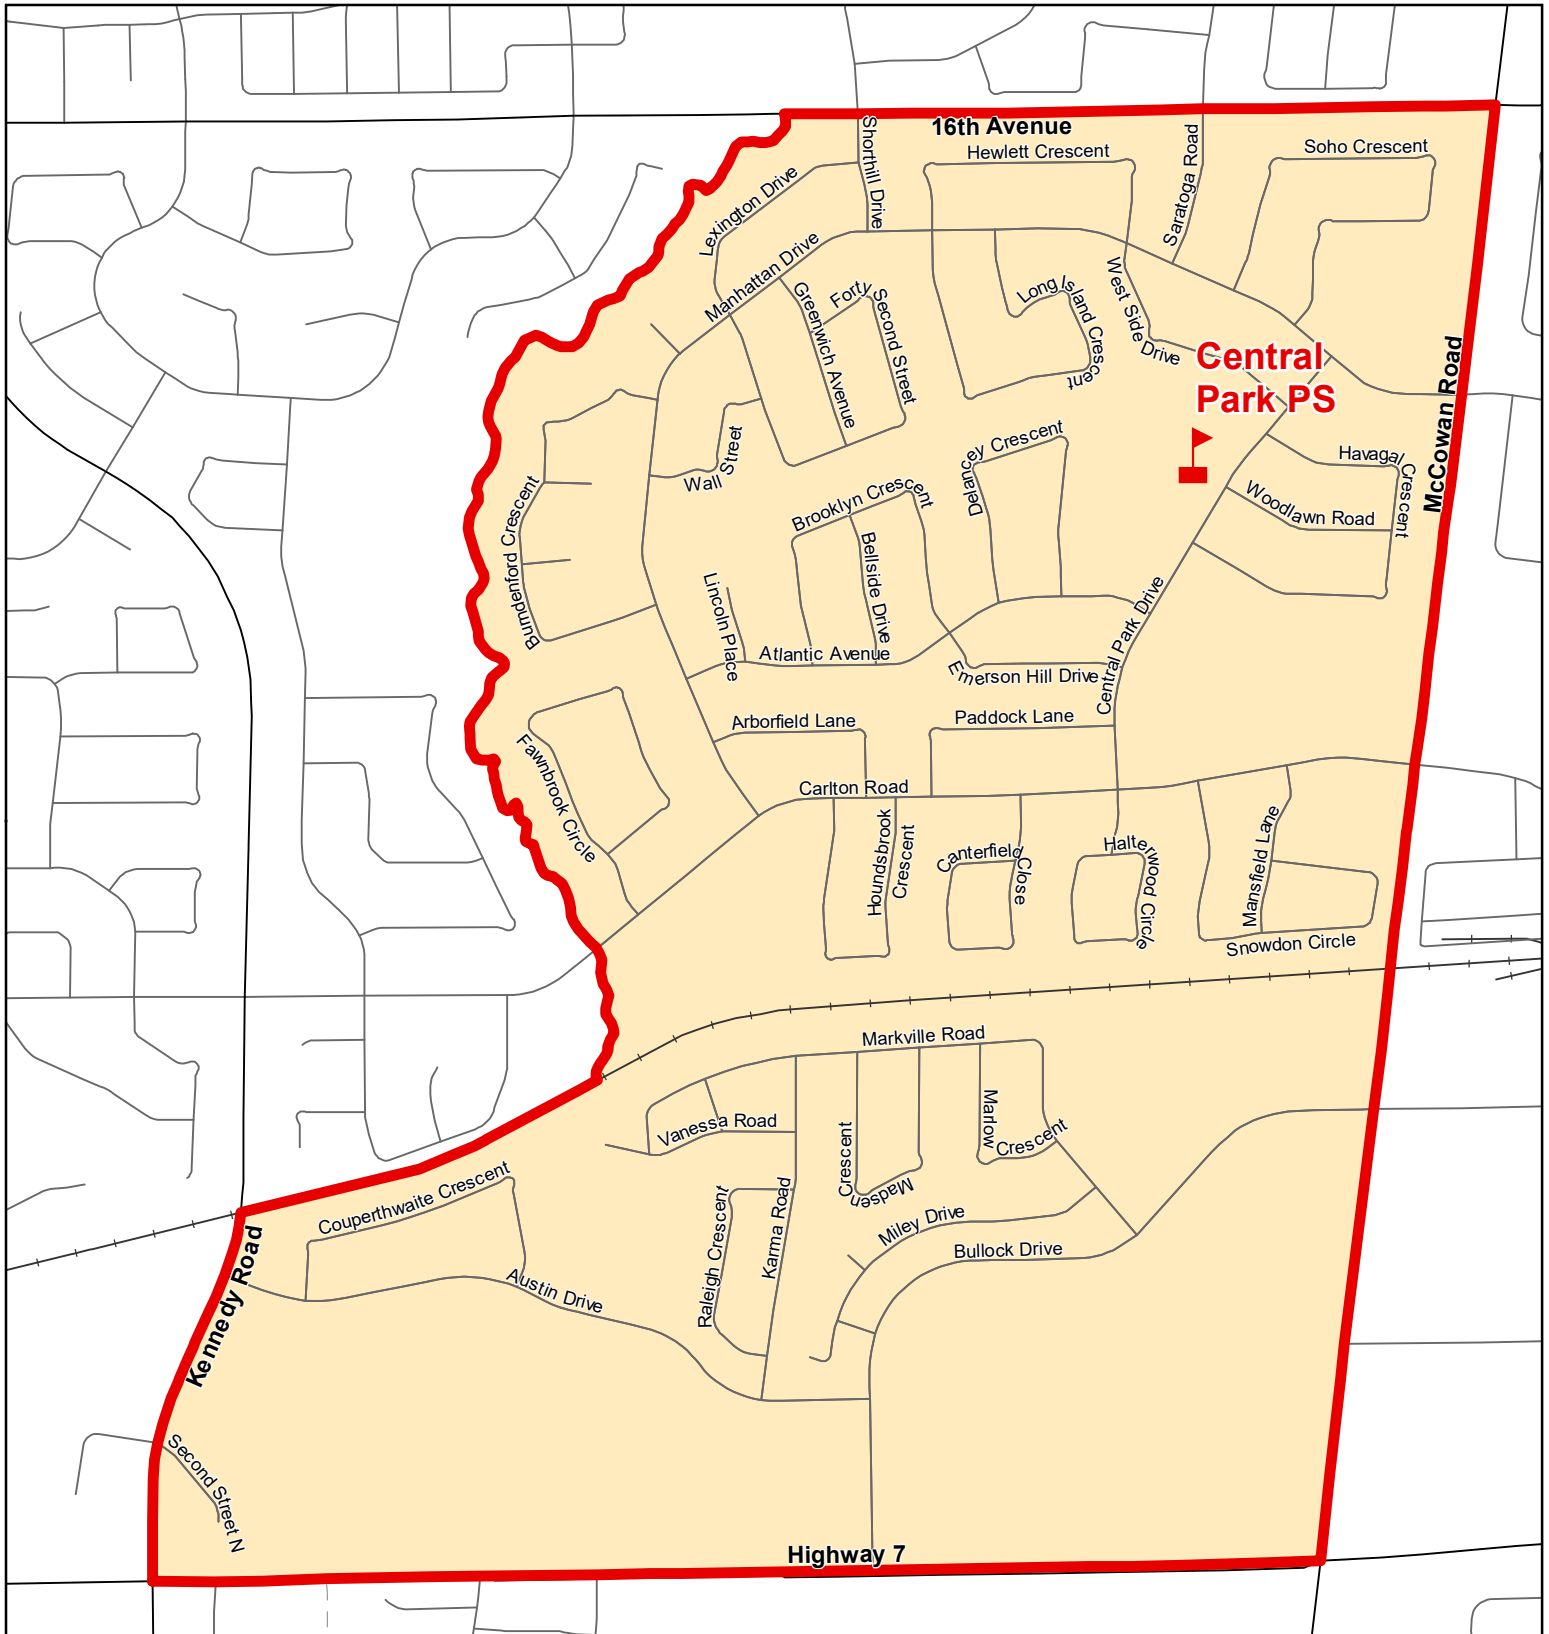

Central Park PS, City of Markham

Legend

-  Elementary School
-  School Boundary
-  Urban Road
-  Secondary School
-  Holding Area
-  Regional Road
-  Railway
-  Proposed Road

Notes

Boundary Approved: 1997

Map Updated: August 2019