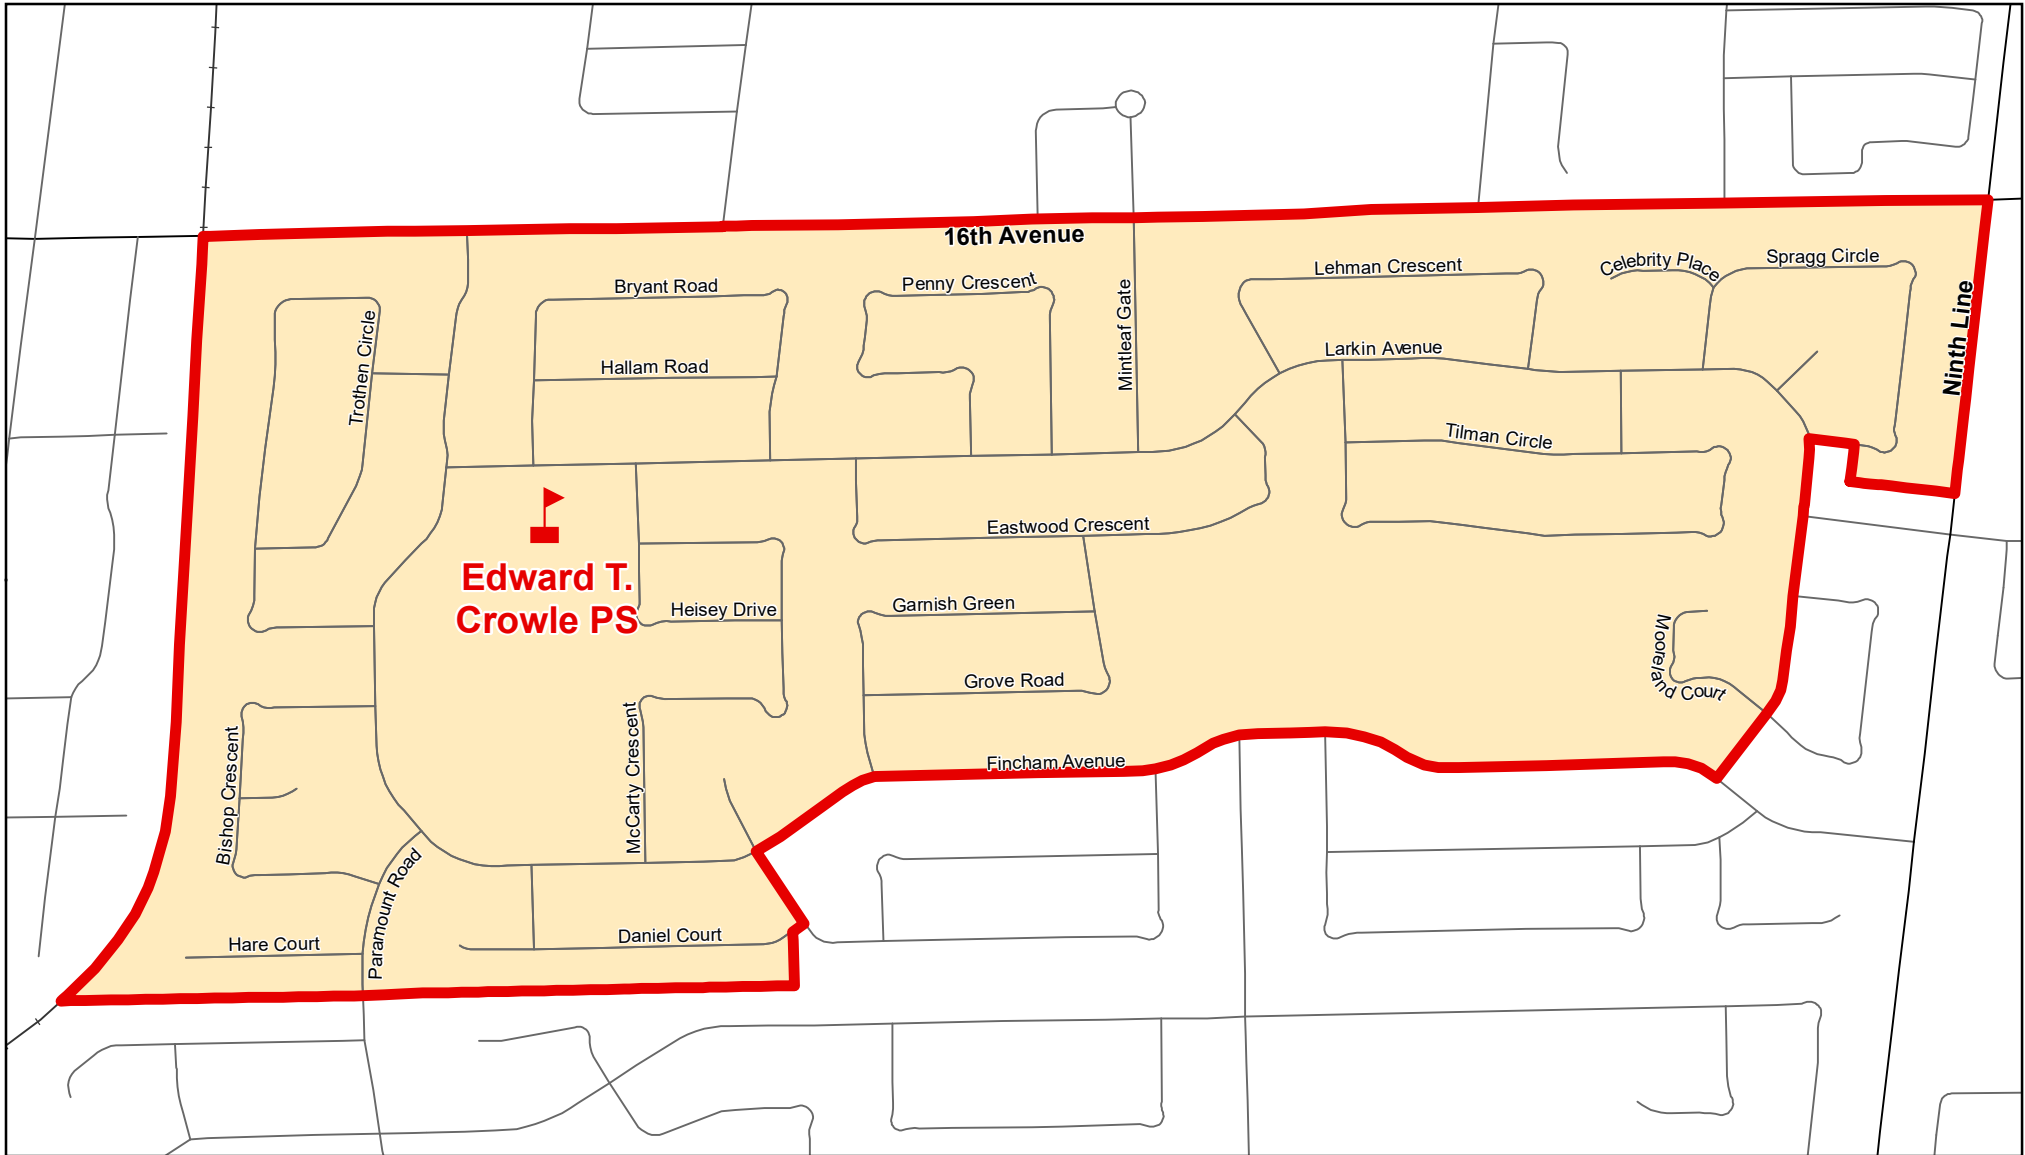

Edward T. Crowle PS, City of Markham

Legend

- | | | |
|---|---|---|
|  Elementary School |  School Boundary |  Urban Road |
|  Secondary School |  Holding Area |  Regional Road |
|  Railway |  Proposed Road | |

Notes

Boundary Approved: 1997

Map Updated: August 2019