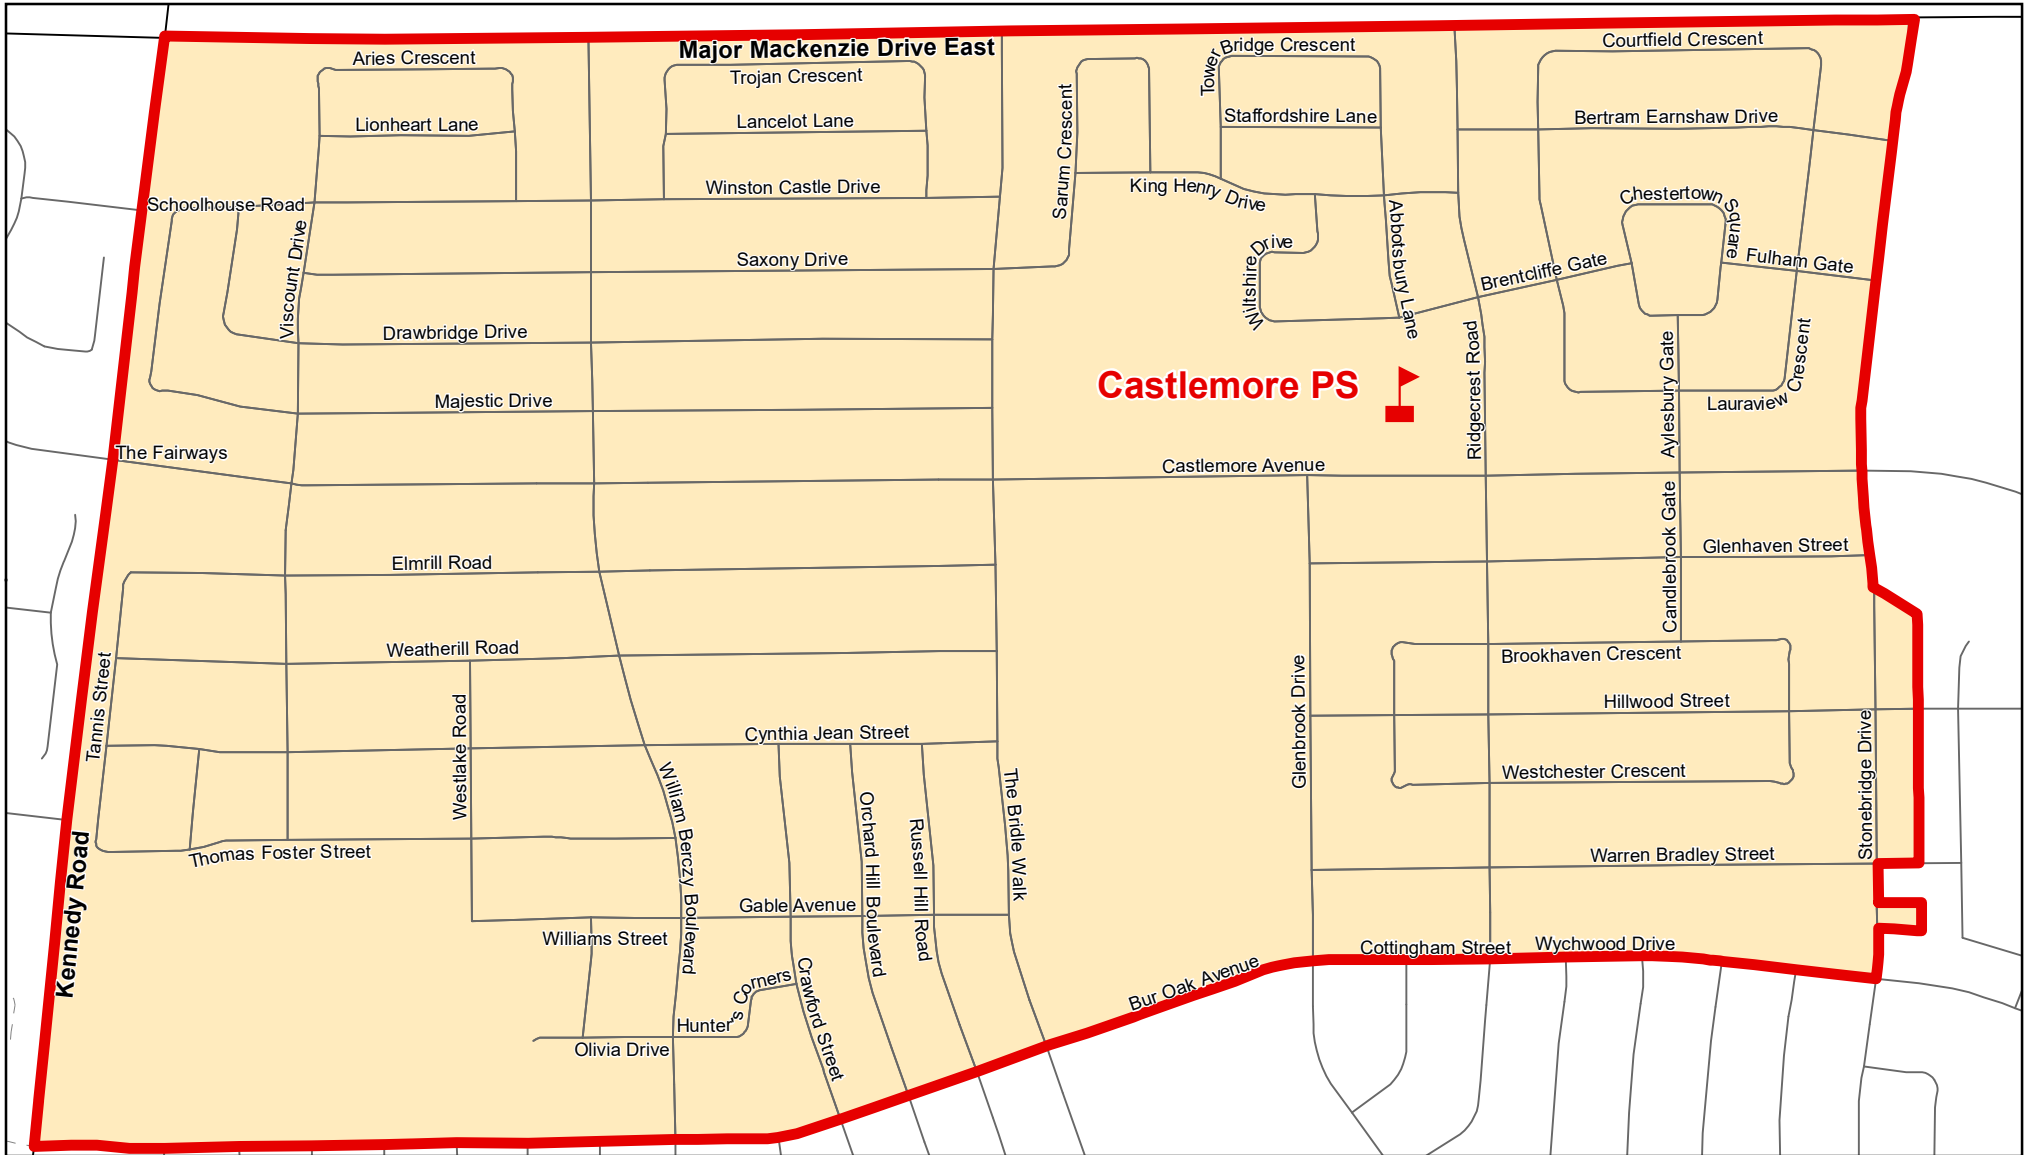

Castlemore PS, City of Markham

Legend

 Elementary School	 School Boundary	 Urban Road
 Secondary School	 Holding Area	 Regional Road
 Railway	 Proposed Road	

Notes

Boundary Approved: 2003

Map Updated: August 2019