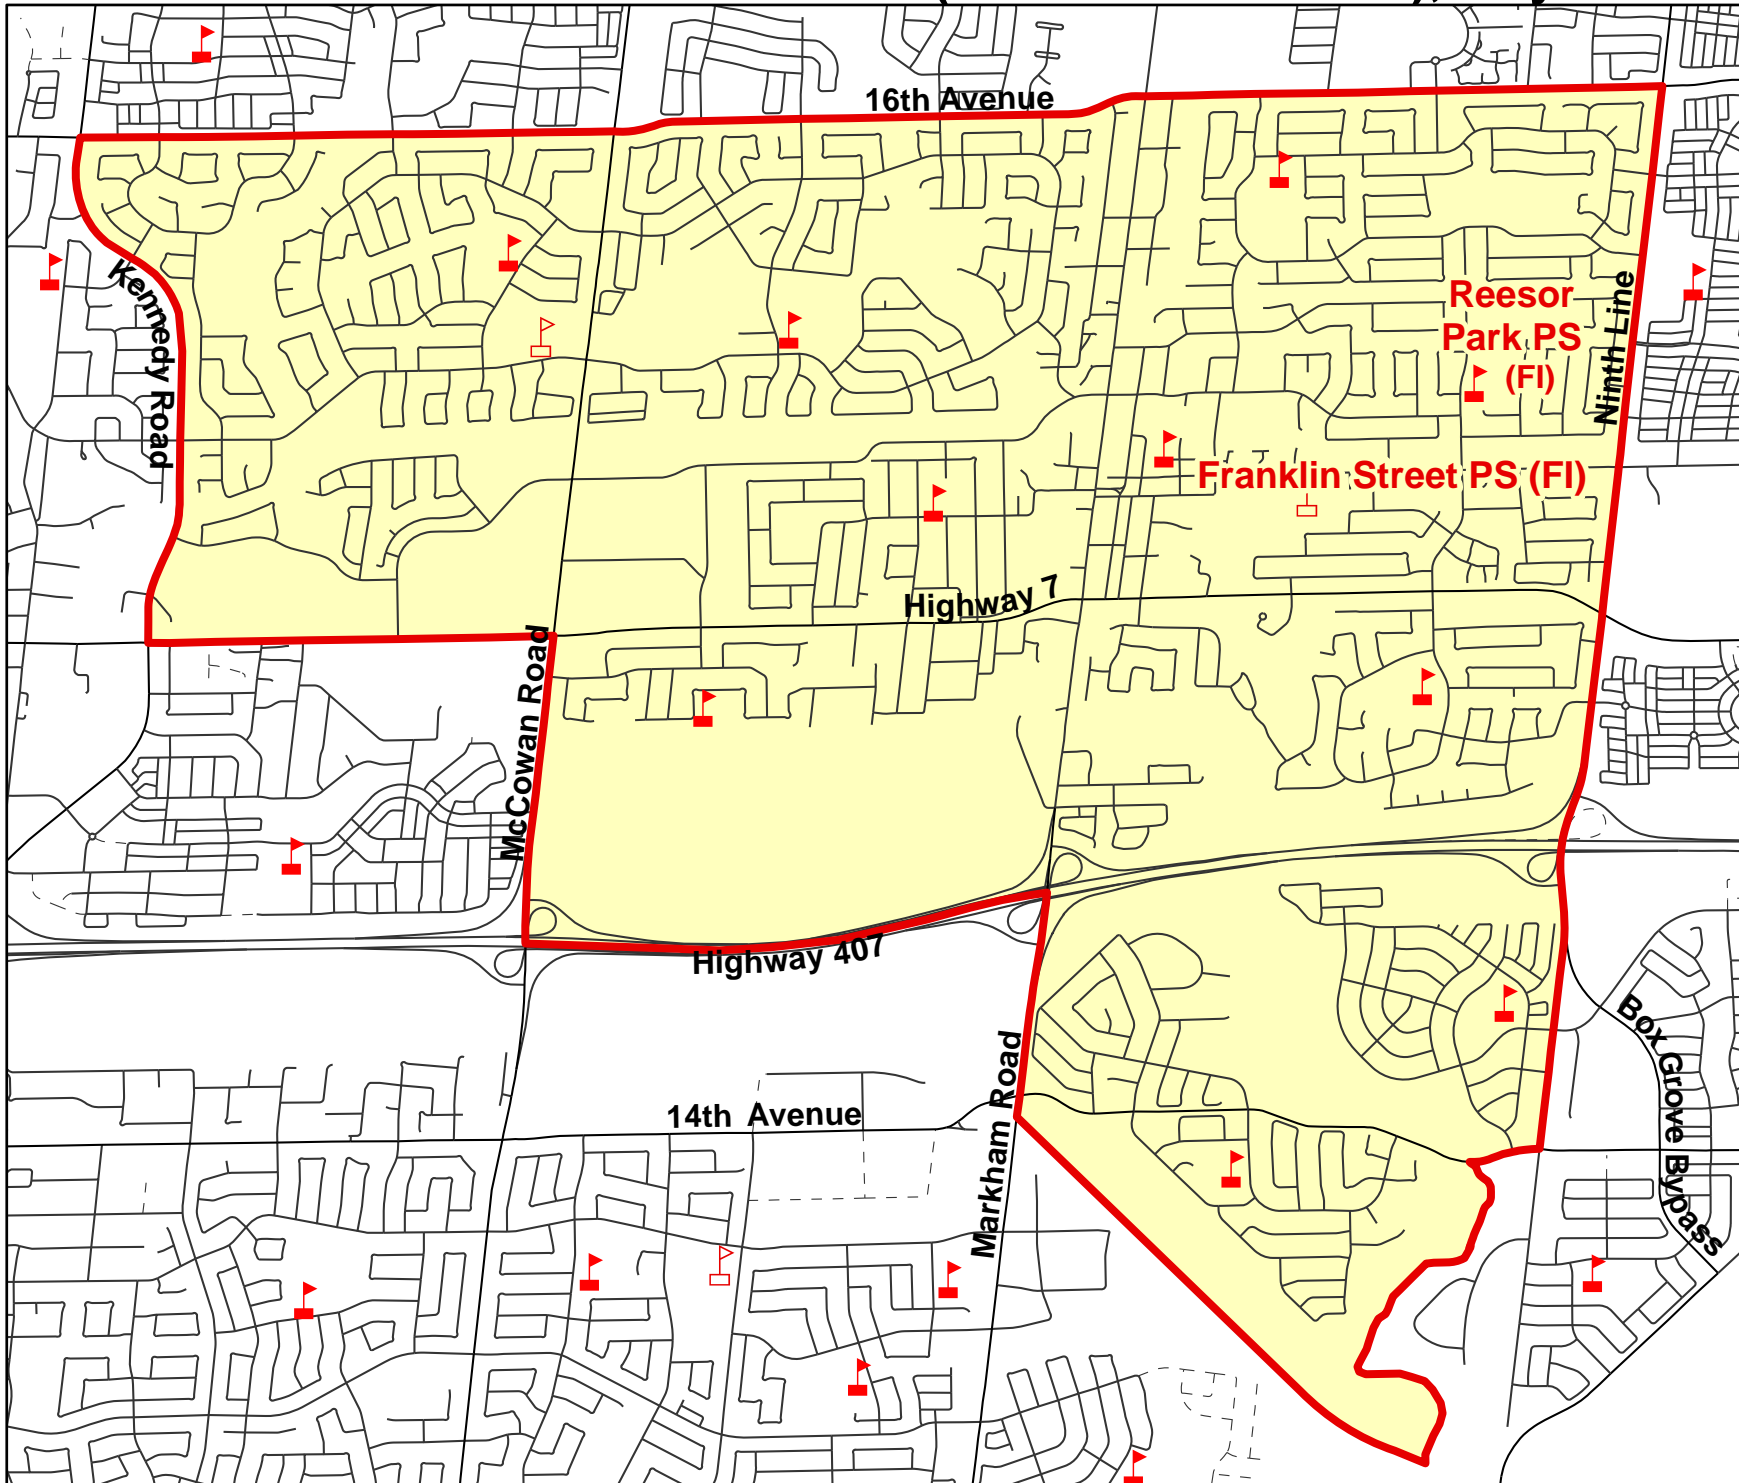

Franklin Street PS, Town of Markham

Legend

- Elementary School
- Secondary School
- School Boundary
- Parcel
- Road
- Proposed Road
- Railway
- Creek/River
- Holding Area

Markham Elementary School Boundaries

Notes

Boundary Approved: 1997
 Map Updated: July 2012

Reesor Park PS/Franklin Street PS (French Immersion), City of Markham

Legend

- Elementary School
- Secondary School
- School Boundary
- Parcel
- Road
- Proposed Road
- Railway
- Creek/River
- Holding Area

Elementary FI School Boundaries

Notes

For students residing in the following boundaries (Gr1-2 at Reesor Park PS, Gr3-8 at Franklin St PS):

- Boxwood PS
- Central Park PS
- Edward T. Crowley PS
- Franklin Street PS
- James Robinson PS
- Legacy PS (west of Ninth Line)
- Ramer Wood PS
- Reesor Park PS
- Roy H. Crosby PS
- Unionville PS (east of Kennedy Rd)
- William Armstrong PS (Section A only)

Boundary Approved: 2007
 Map Updated: July 2015