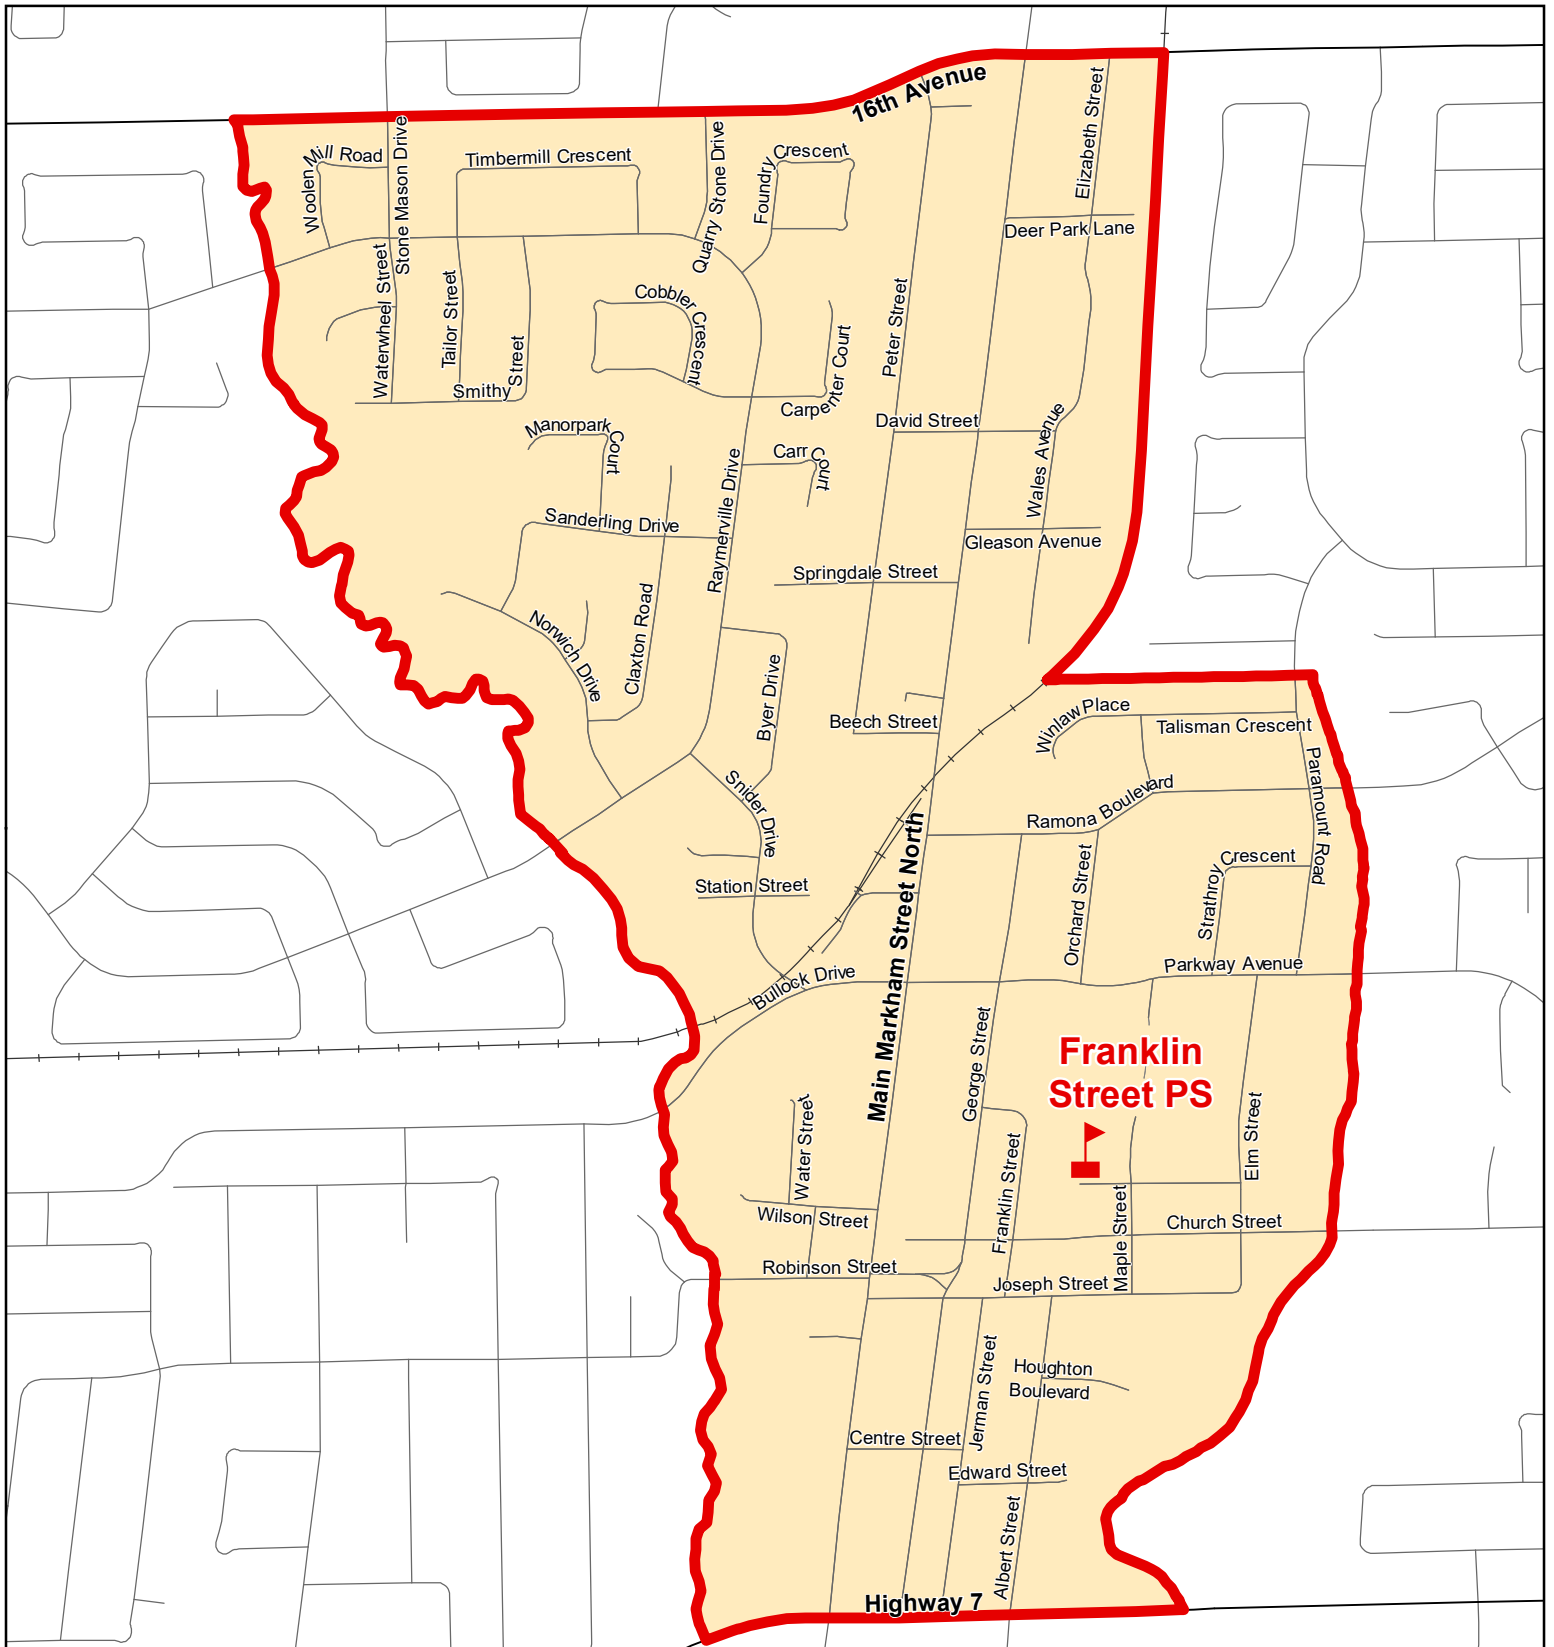

Franklin Street PS, City of Markham

Legend

-  Elementary School
-  School Boundary
-  Urban Road
-  Secondary School
-  Holding Area
-  Regional Road
-  Railway
-  Proposed Road

Notes

Boundary Approved: 1997

Map Updated: August 2019