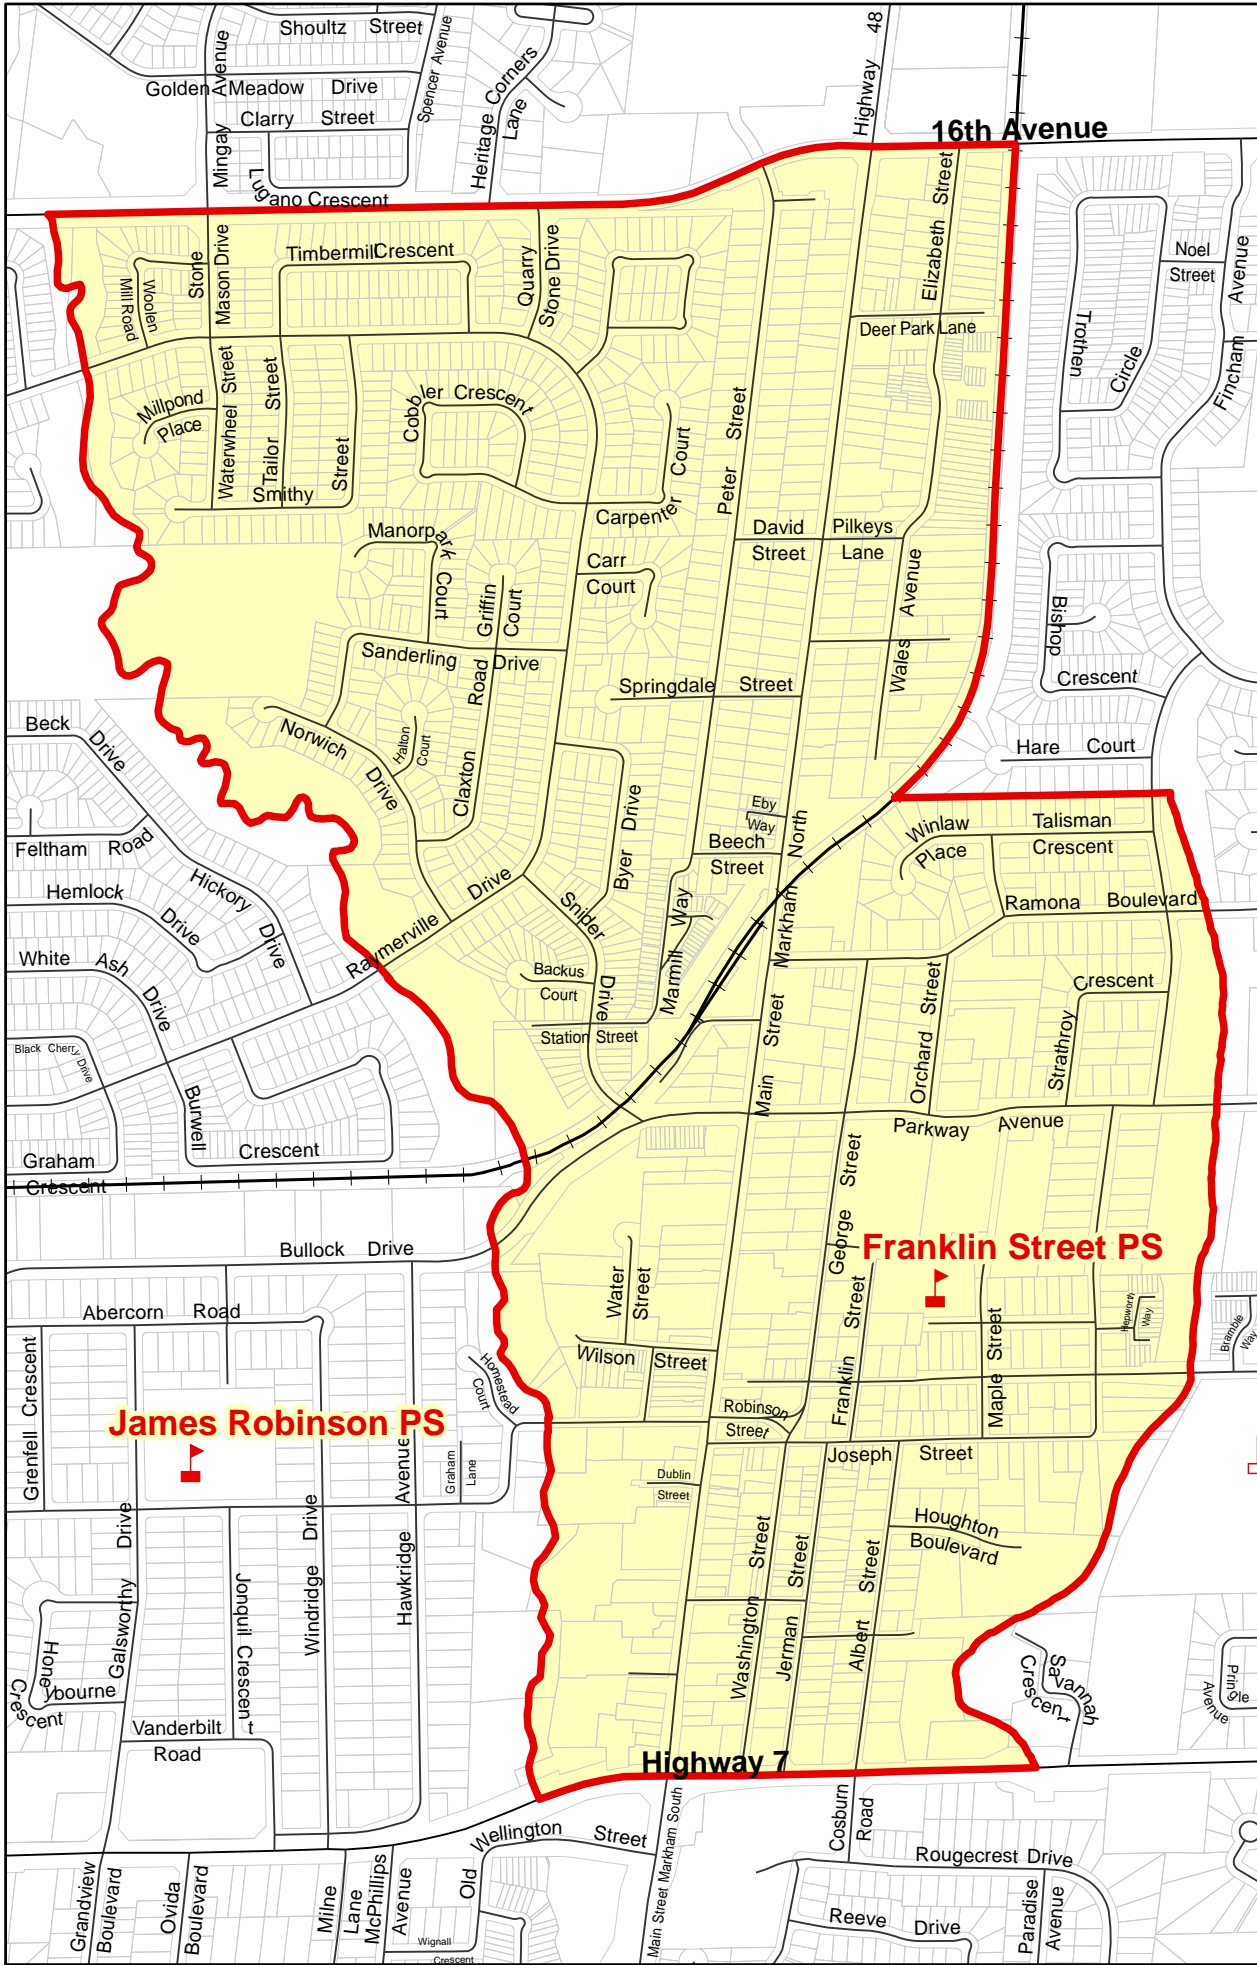

Franklin Street PS, Town of Markham

Legend

- Elementary School
- Secondary School
- School Boundary
- Parcel
- Road
- Proposed Road
- Railway
- Creek/River
- Holding Area

Markham Elementary School Boundaries

Notes

Boundary Approved: 1997
 Map Updated: July 2012

Reesor Park PS/Franklin Street PS (French Immersion), City of Markham

Legend

- Elementary School
- Secondary School
- School Boundary
- Parcel
- Road
- Proposed Road
- Railway
- Creek/River
- Holding Area

Elementary FI School Boundaries

Notes

For students residing in the following boundaries (Gr1-2 at Reesor Park PS, Gr3-8 at Franklin St PS):

- Boxwood PS
- Central Park PS
- Edward T. Crowley PS
- Franklin Street PS
- James Robinson PS
- Legacy PS (west of Ninth Line)
- Ramer Wood PS
- Reesor Park PS
- Roy H. Crosby PS
- Unionville PS (east of Kennedy Rd)
- William Armstrong PS (Section A only)

Boundary Approved: 2007
 Map Updated: July 2015