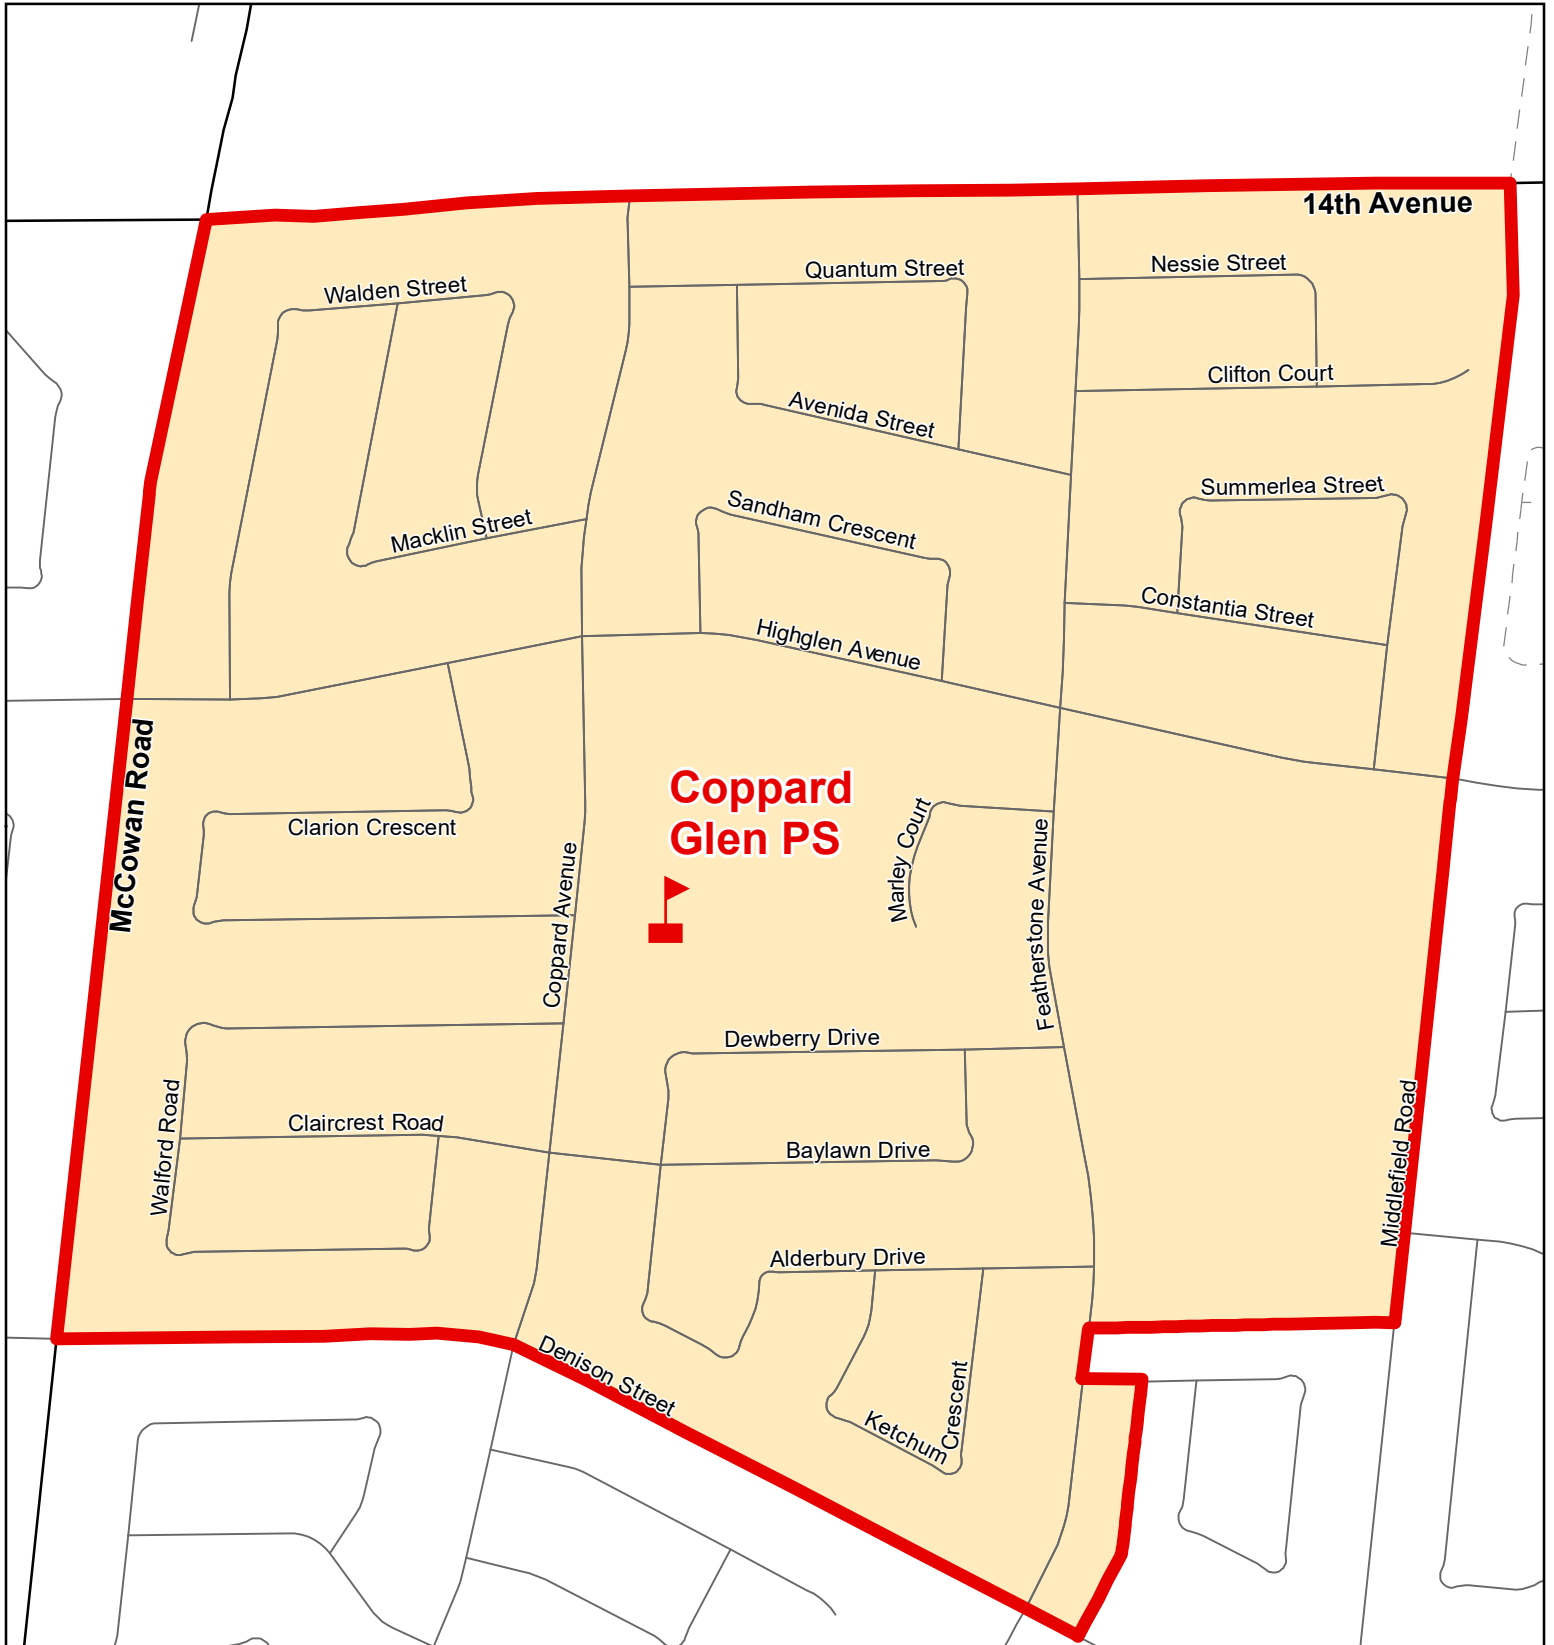

Coppard Glen PS, City of Markham

Legend

- | | | | | | |
|---|-------------------|---|-----------------|---|---------------|
|  | Elementary School |  | School Boundary |  | Urban Road |
|  | Secondary School |  | Holding Area |  | Regional Road |
| | |  | Railway |  | Proposed Road |

Notes

Boundary Approved: March 2005

Map Updated: August 2019

Coppard Glen PS, City of Markham (French Immersion Primary Dual Track)

Legend

- | | | |
|---|---|---|
|  Elementary School |  School Boundary |  Urban Road |
|  Secondary School |  Holding Area |  Regional Road |
|  Railway |  Proposed Road | |