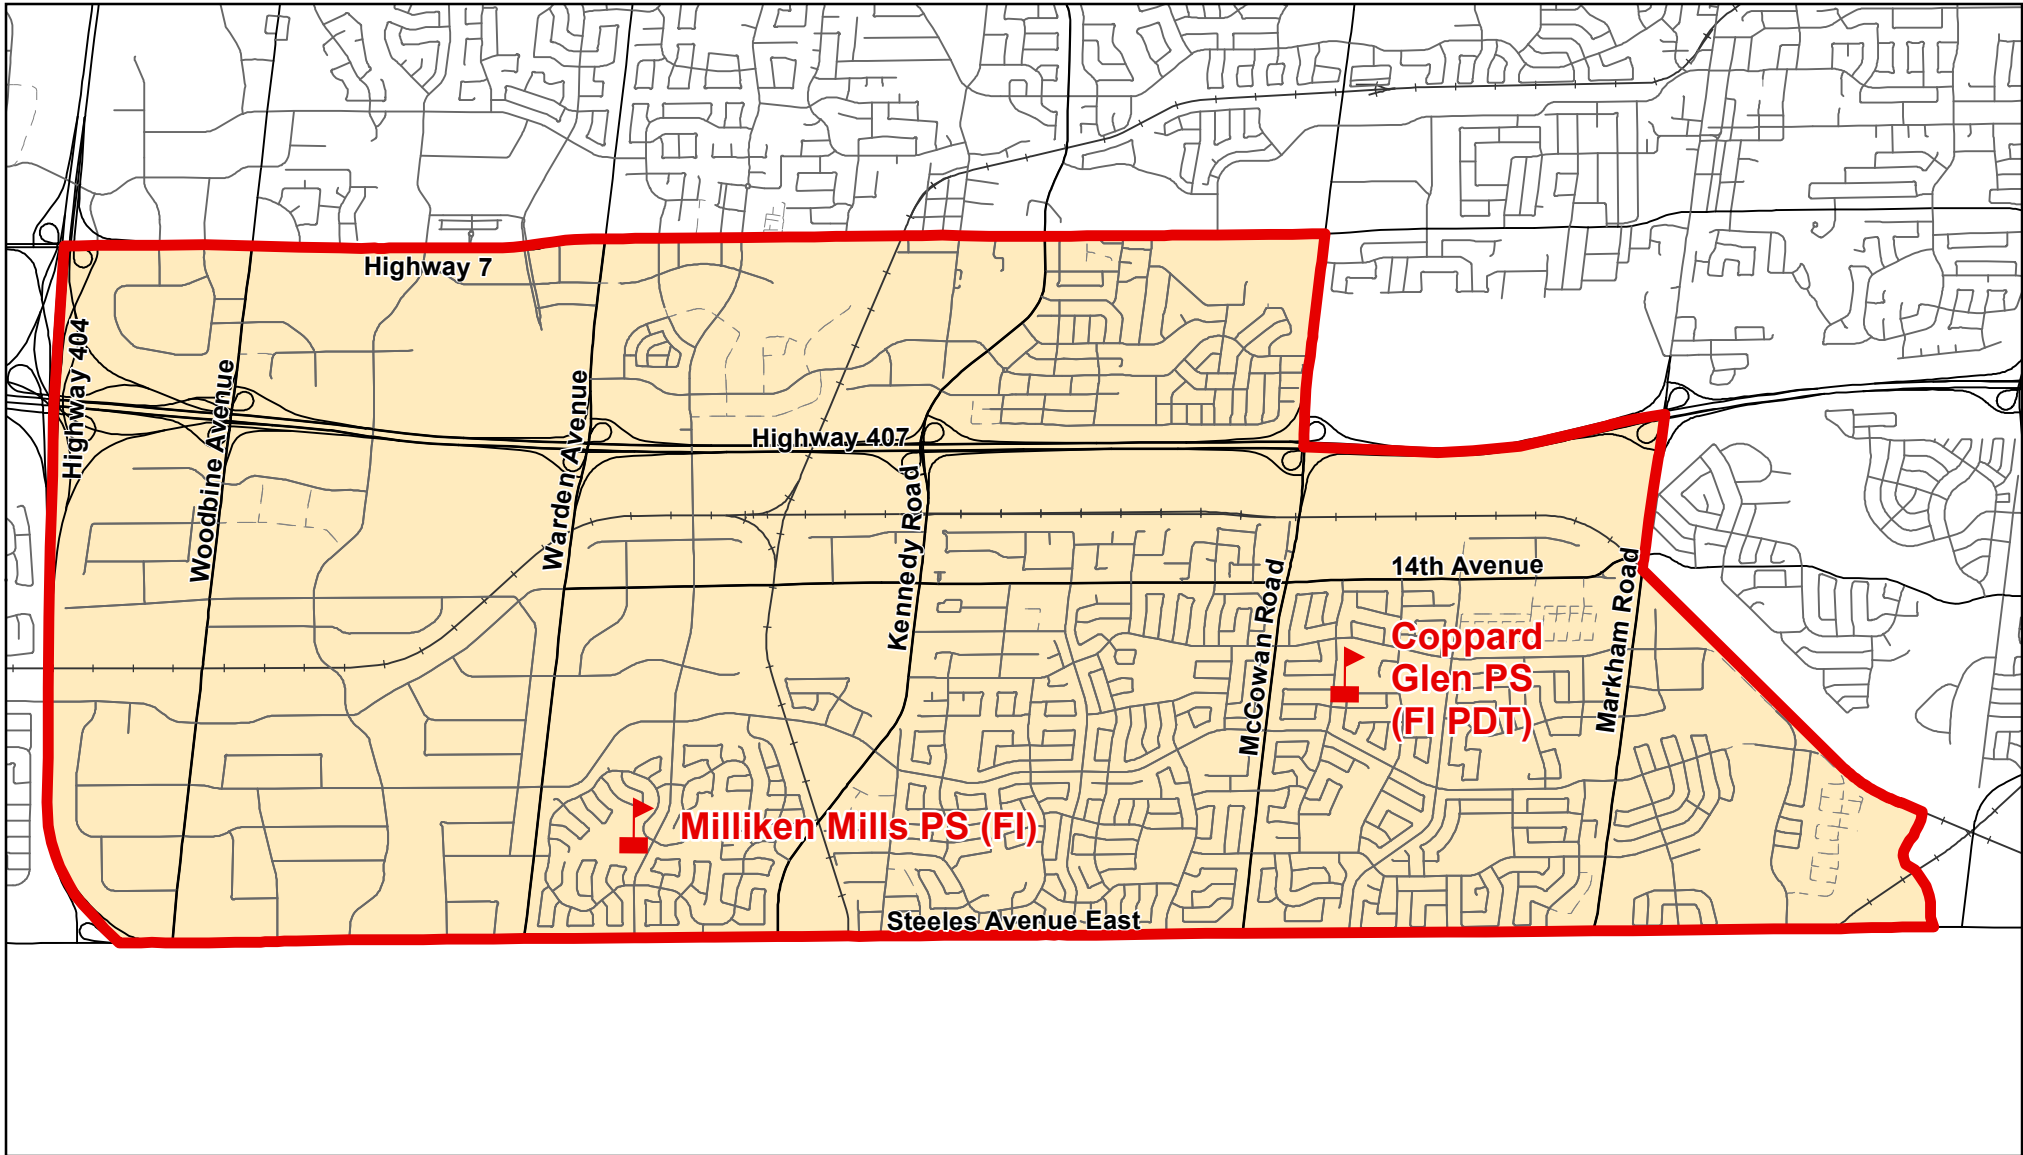

Coppard Glen PS, City of Markham

Legend

- | | | | | | |
|---|-------------------|---|-----------------|---|---------------|
|  | Elementary School |  | School Boundary |  | Urban Road |
|  | Secondary School |  | Holding Area |  | Regional Road |
| | |  | Railway |  | Proposed Road |

Notes

Boundary Approved: March 2005

Map Updated: August 2019

Coppard Glen PS, City of Markham (French Immersion Primary Dual Track)

Legend

- | | | |
|---|---|---|
|  Elementary School |  School Boundary |  Urban Road |
|  Secondary School |  Holding Area |  Regional Road |
|  Railway |  Proposed Road | |

Notes

PDT = Primary Dual Track
 A complete list of feeder schools can be found at
<http://www.yrdsb.ca/Programs/fi/Pages/Program-Locations.aspx>

Boundary Approved: 2007

Map Updated: August 2019