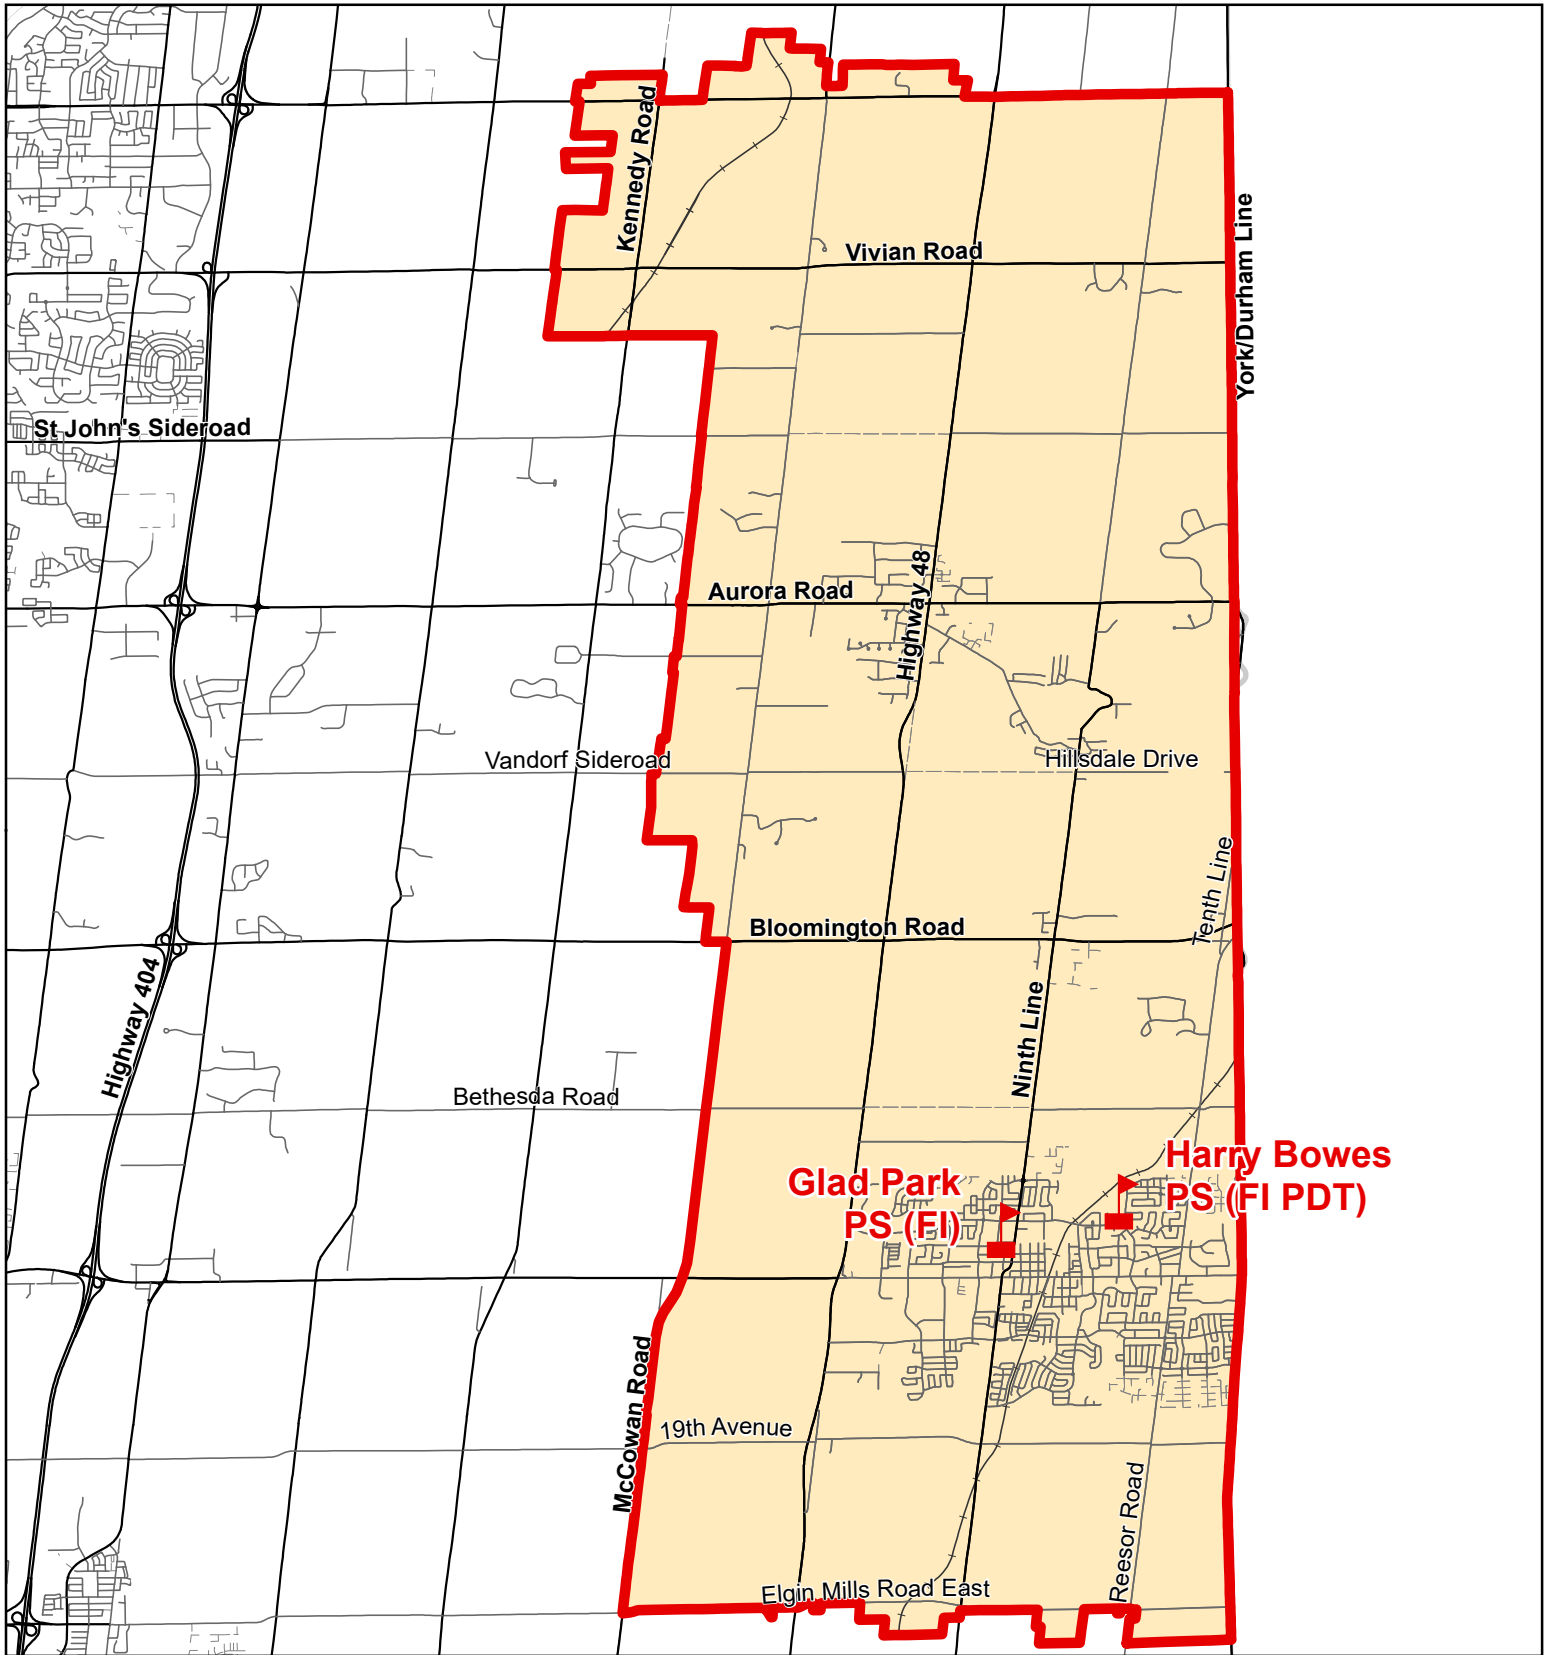

Glad Park PS, Town of Whitchurch-Stouffville (French Immersion)

Legend

	Elementary School		School Boundary		Urban Road
	Secondary School		Holding Area		Regional Road
	Railway		Proposed Road		

Notes

PDT = Primary Dual Track
A complete list of feeder schools can be found at
<http://www.yrdsb.ca/Programs/fi/Pages/Program-Locations.aspx>

Boundary Approved: March 2016

Map Updated: August 2019