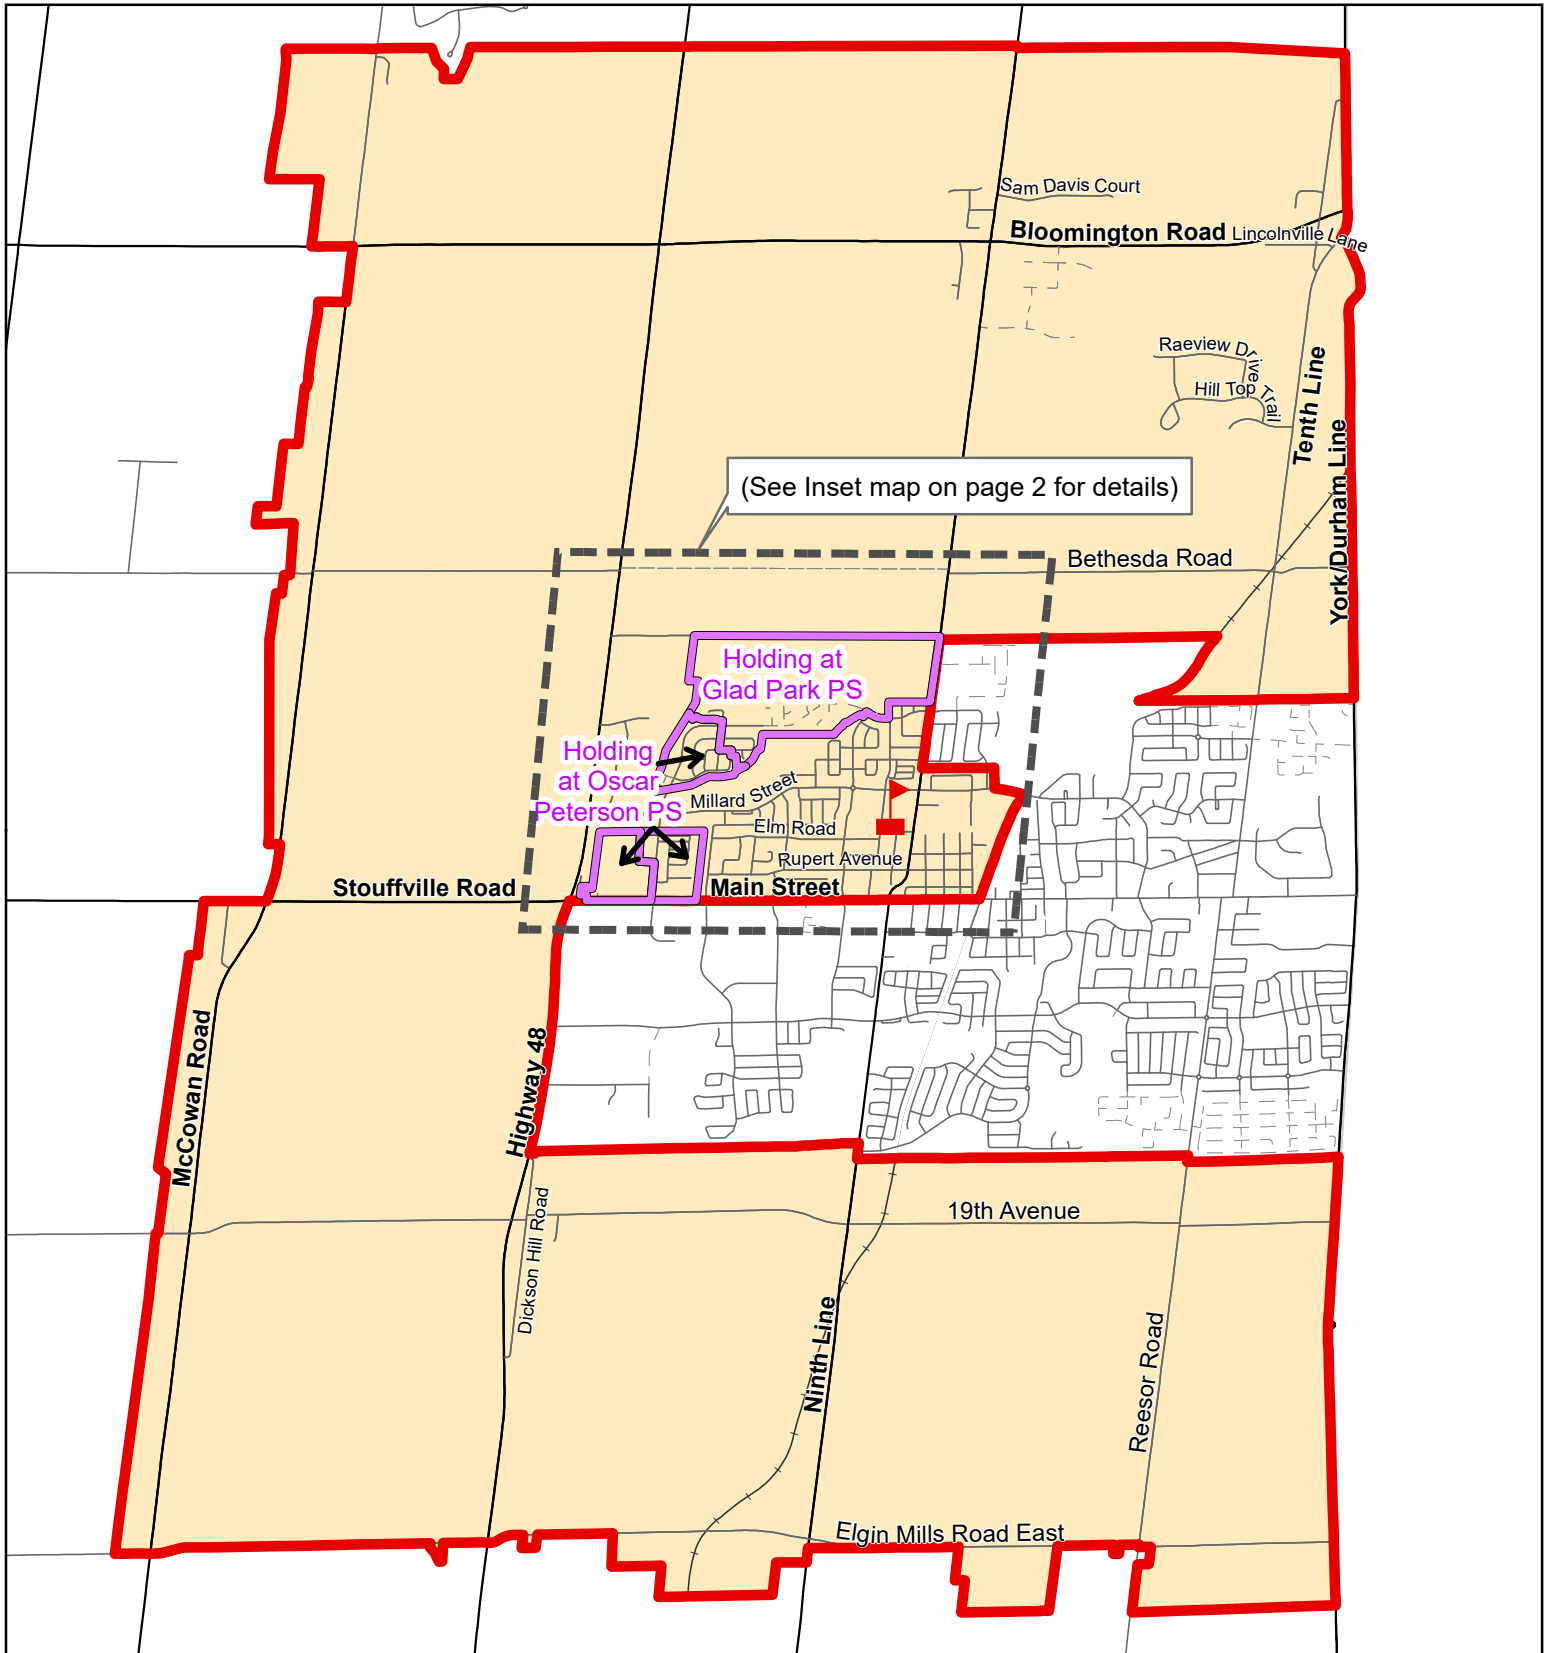

Glad Park PS, Town of Whitchurch-Stouffville

Legend

-  Elementary School
-  School Boundary
-  Urban Road
-  Secondary School
-  Holding Area
-  Regional Road
-  Railway
-  Proposed Road

Notes

A portion of new development in the Glad Park PS boundary will be held at Oscar Peterson PS. Please see map for details.

Boundary Approved: November 2006

Map Updated: August 2019

Glad Park PS (Inset Map), Town of Whitchurch-Stouffville

Due to rapid population growth in some York Region communities, it may be necessary for new students to temporarily attend a school other than the one normally designated for their community.

Legend

-  Elementary School
-  School Boundary
-  Urban Road
-  Holding Area
-  Regional Road
-  Railway
-  Proposed Road

Notes

A portion of new development in the Glad Park PS boundary will be held at Oscar Peterson PS. Please see map for details.

Notes

PDT = Primary Dual Track
 A complete list of feeder schools can be found at
<http://www.yrdsb.ca/Programs/fi/Pages/Program-Locations.aspx>

Boundary Approved: March 2016

Map Updated: August 2019