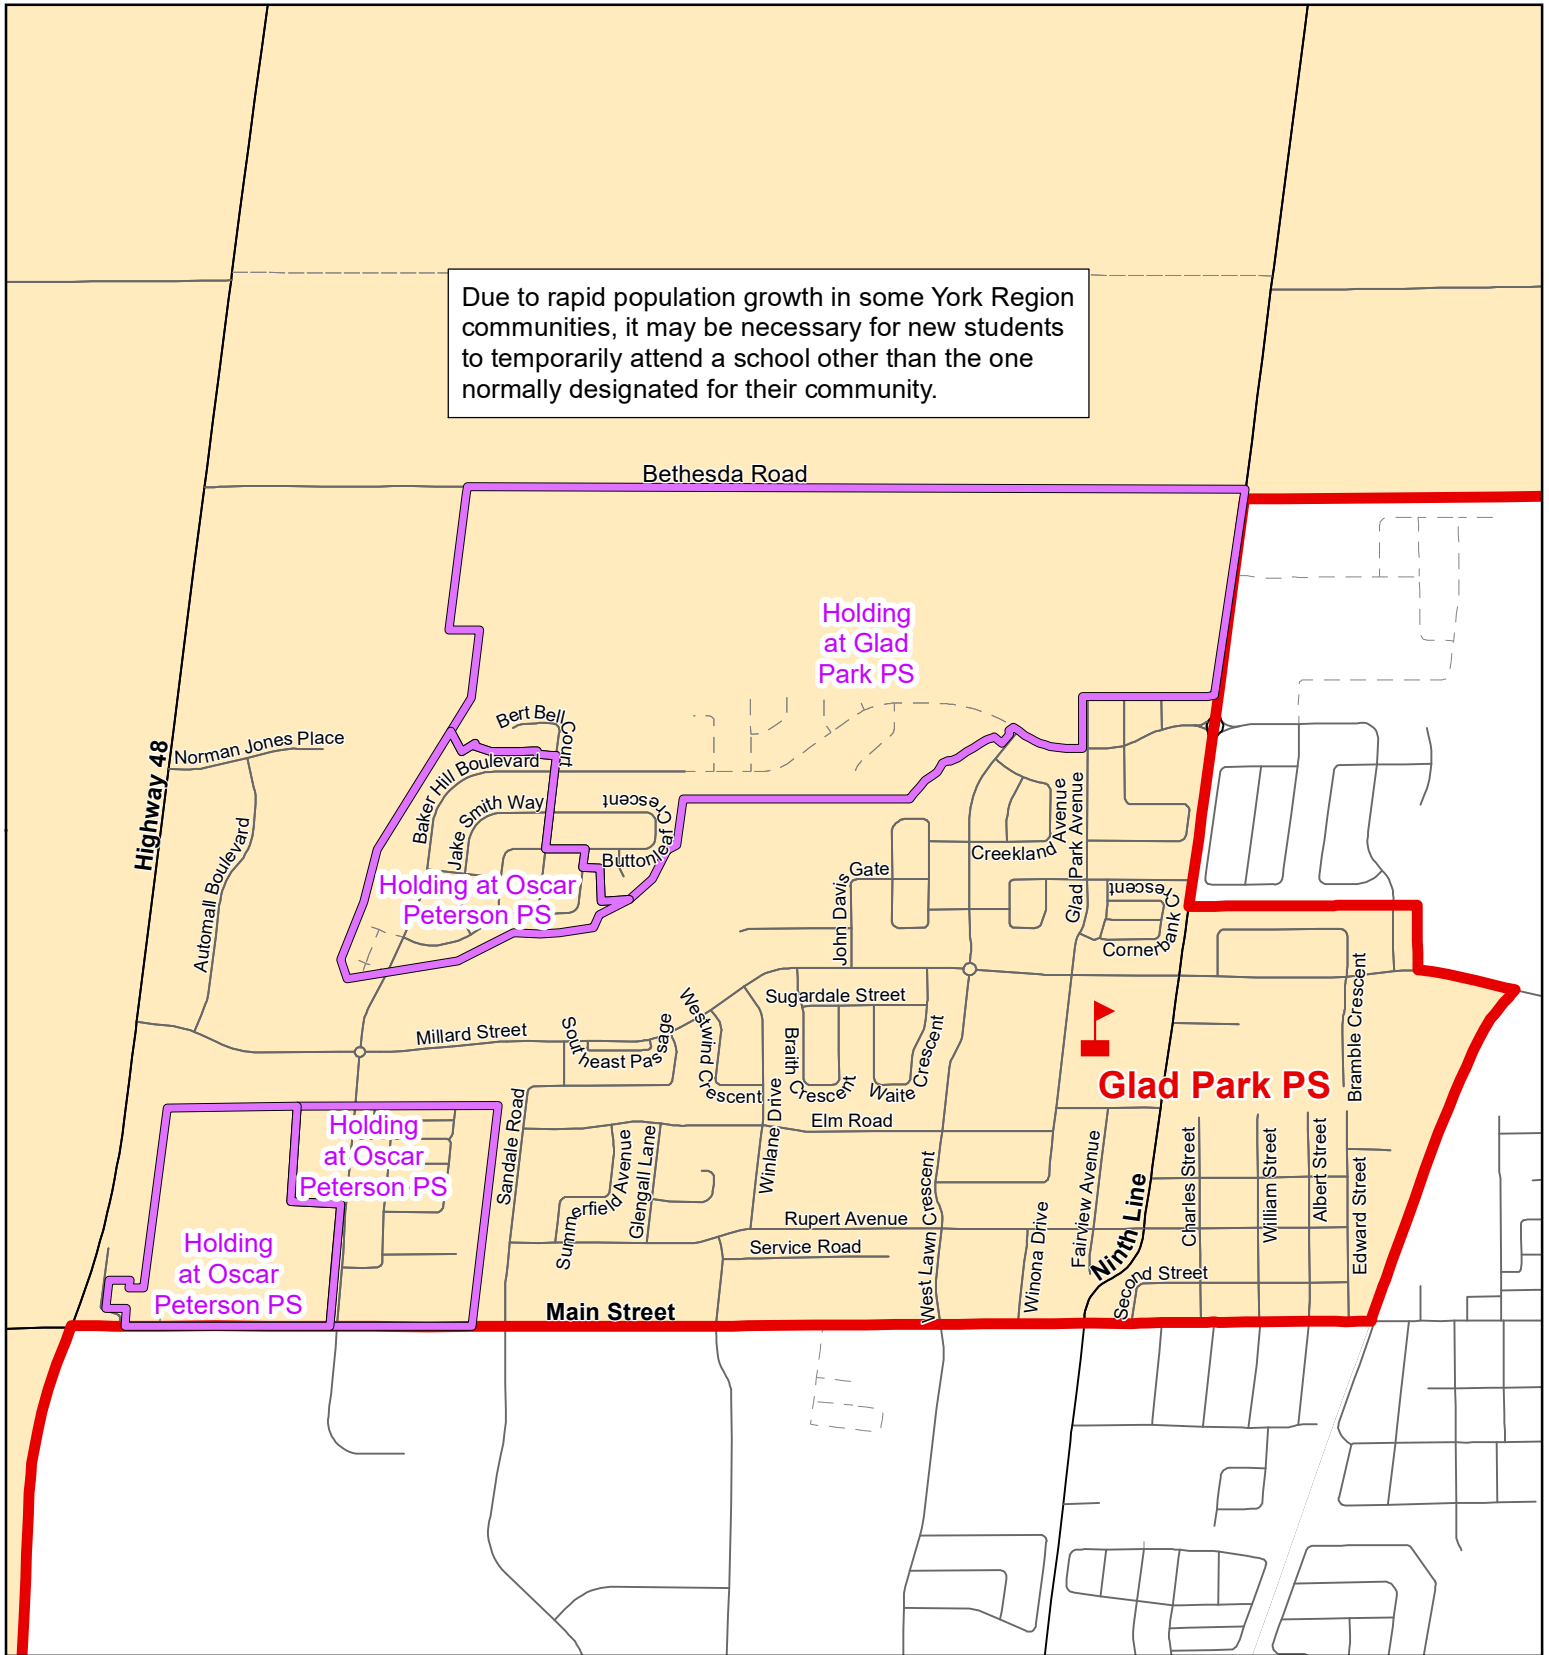

Glad Park PS, Town of Whitchurch-Stouffville

Legend

-  Elementary School
-  School Boundary
-  Urban Road
-  Secondary School
-  Holding Area
-  Regional Road
-  Railway
-  Proposed Road

Notes

A portion of new development in the Glad Park PS boundary will be held at Oscar Peterson PS. Please see map for details.

Boundary Approved: November 2006

Map Updated: August 2019

Glad Park PS (Inset Map), Town of Whitchurch-Stouffville

Due to rapid population growth in some York Region communities, it may be necessary for new students to temporarily attend a school other than the one normally designated for their community.

Legend

-  Elementary School
-  School Boundary
-  Urban Road
-  Holding Area
-  Regional Road
-  Railway
-  Proposed Road

Notes

A portion of new development in the Glad Park PS boundary will be held at Oscar Peterson PS. Please see map for details.

Notes

PDT = Primary Dual Track
 A complete list of feeder schools can be found at
<http://www.yrdsb.ca/Programs/fi/Pages/Program-Locations.aspx>

Boundary Approved: March 2016

Map Updated: August 2019