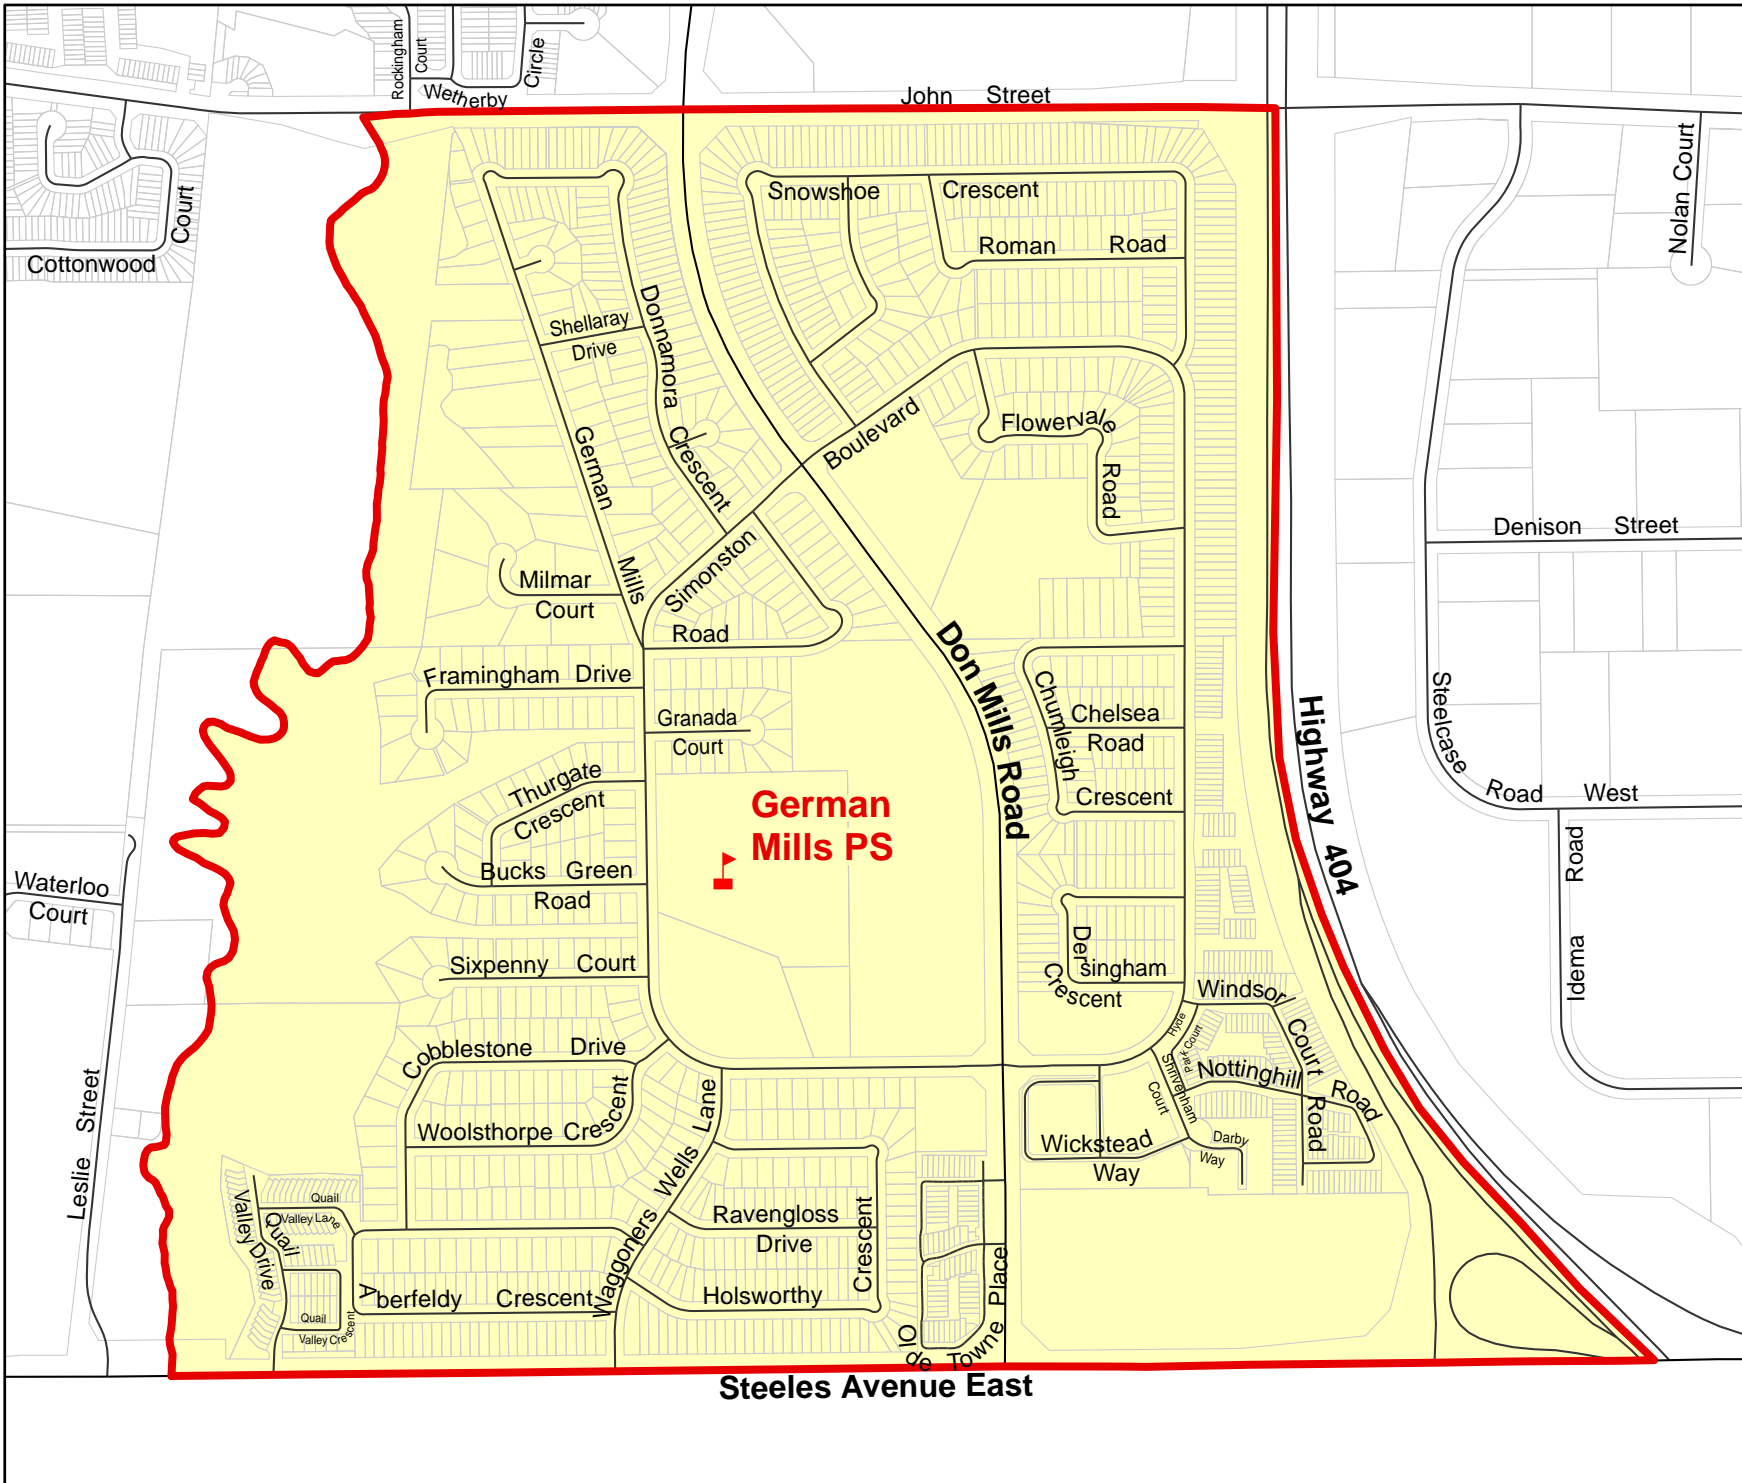

German Mills PS, Town of Markham

Legend

- Elementary School
- Secondary School
- School Boundary
- Parcel
- Road
- Proposed Road
- Railway
- Creek/River
- Holding Area

Markham Elementary School Boundaries

An inset map of the Town of Markham showing the boundaries of all elementary schools in purple. A small red flag icon is placed within the German Mills PS boundary on this map to indicate its location relative to the rest of the town.

Notes

German Mills PS accommodates Gr7 and Gr8 students from Bayview Glen PS.

Boundary Approved: 2006

Map Updated: July 2012