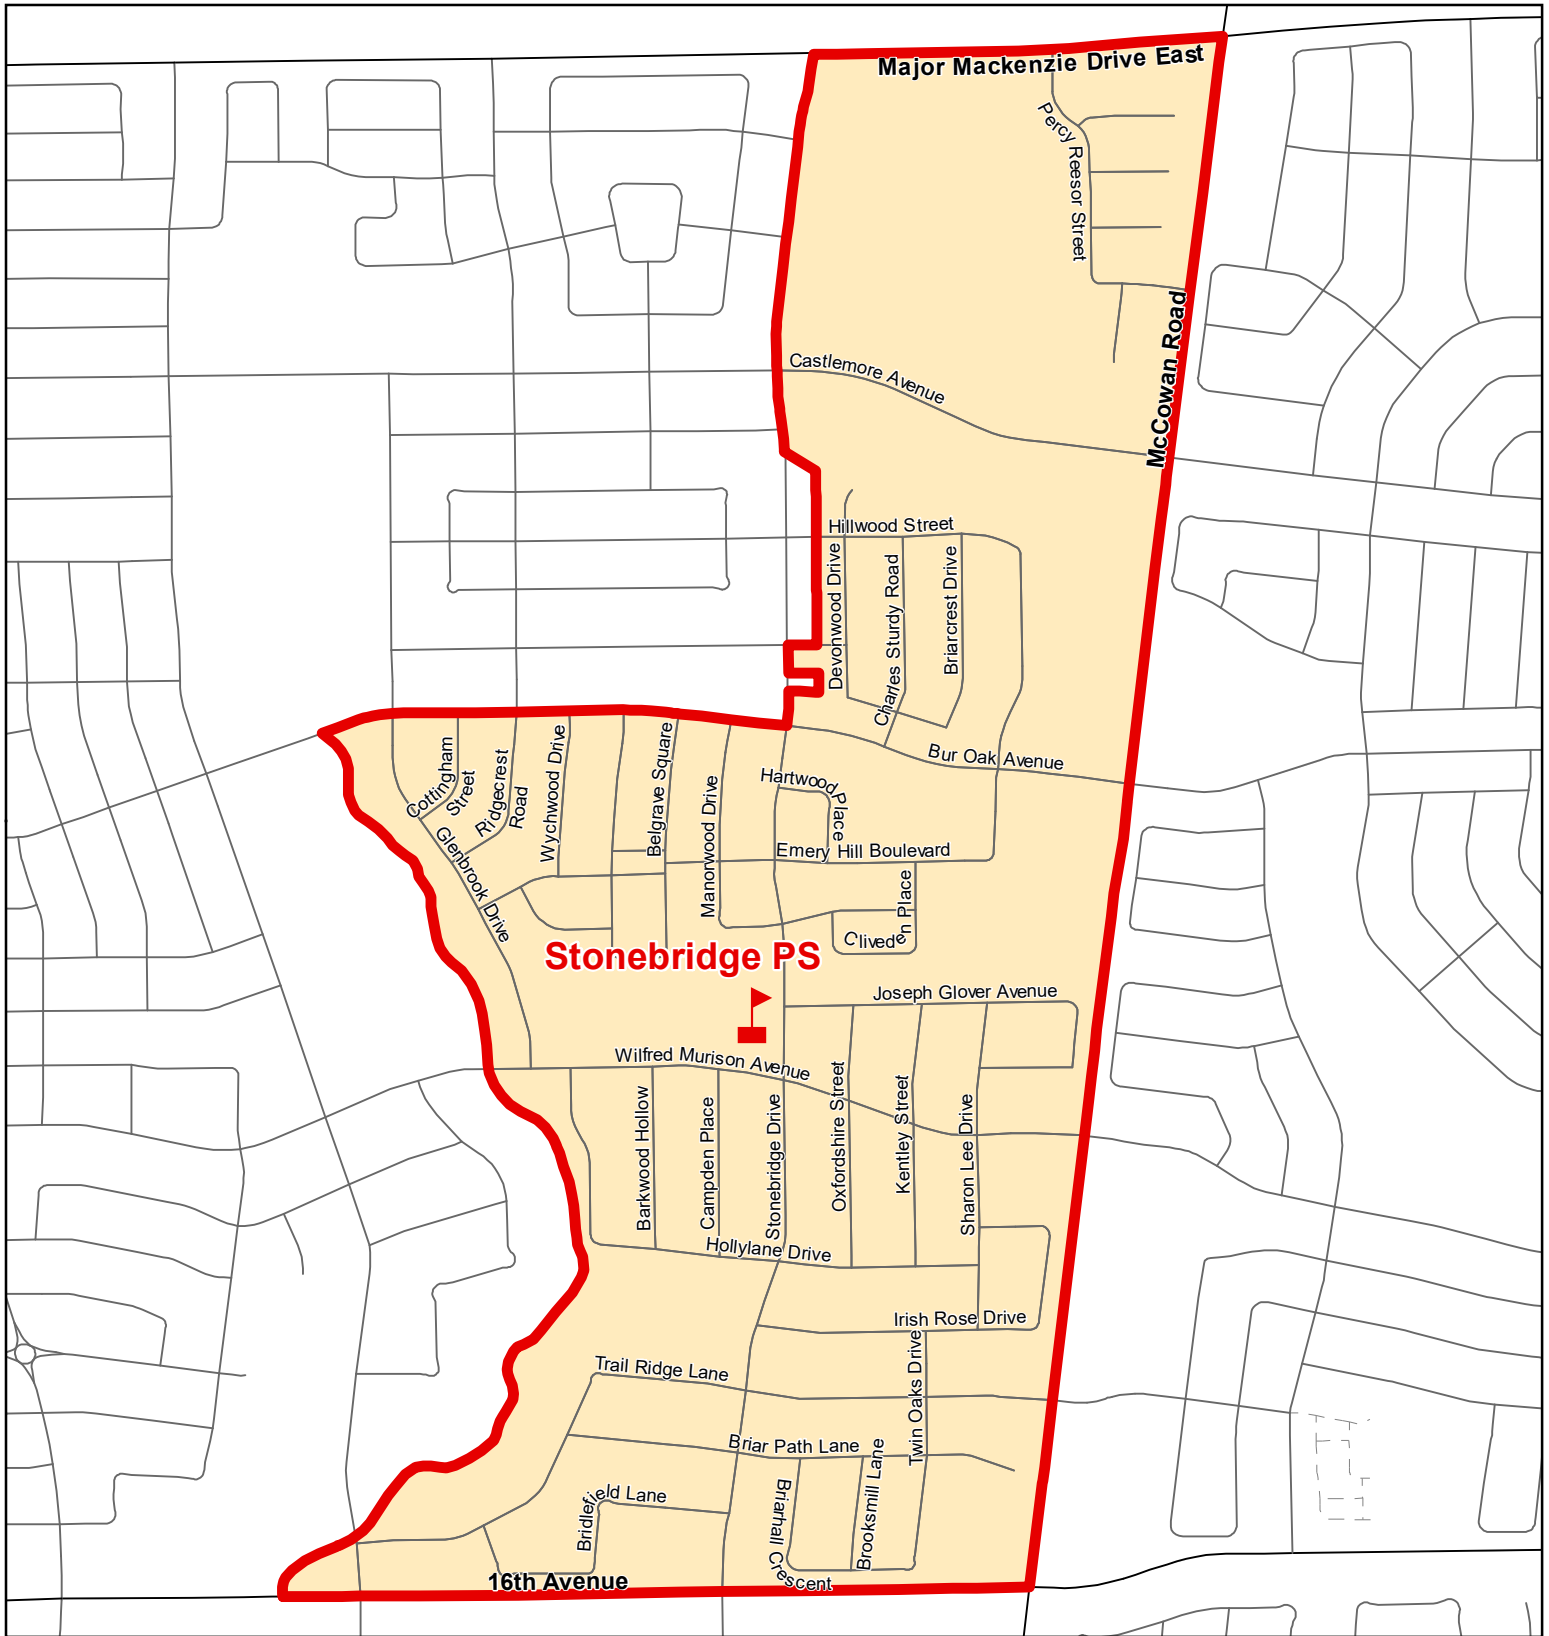

Stonebridge PS, City of Markham

Legend

-  Elementary School
-  School Boundary
-  Urban Road
-  Secondary School
-  Holding Area
-  Regional Road
-  Railway
-  Proposed Road

Notes

Boundary Approved: 1997

Map Updated: August 2019