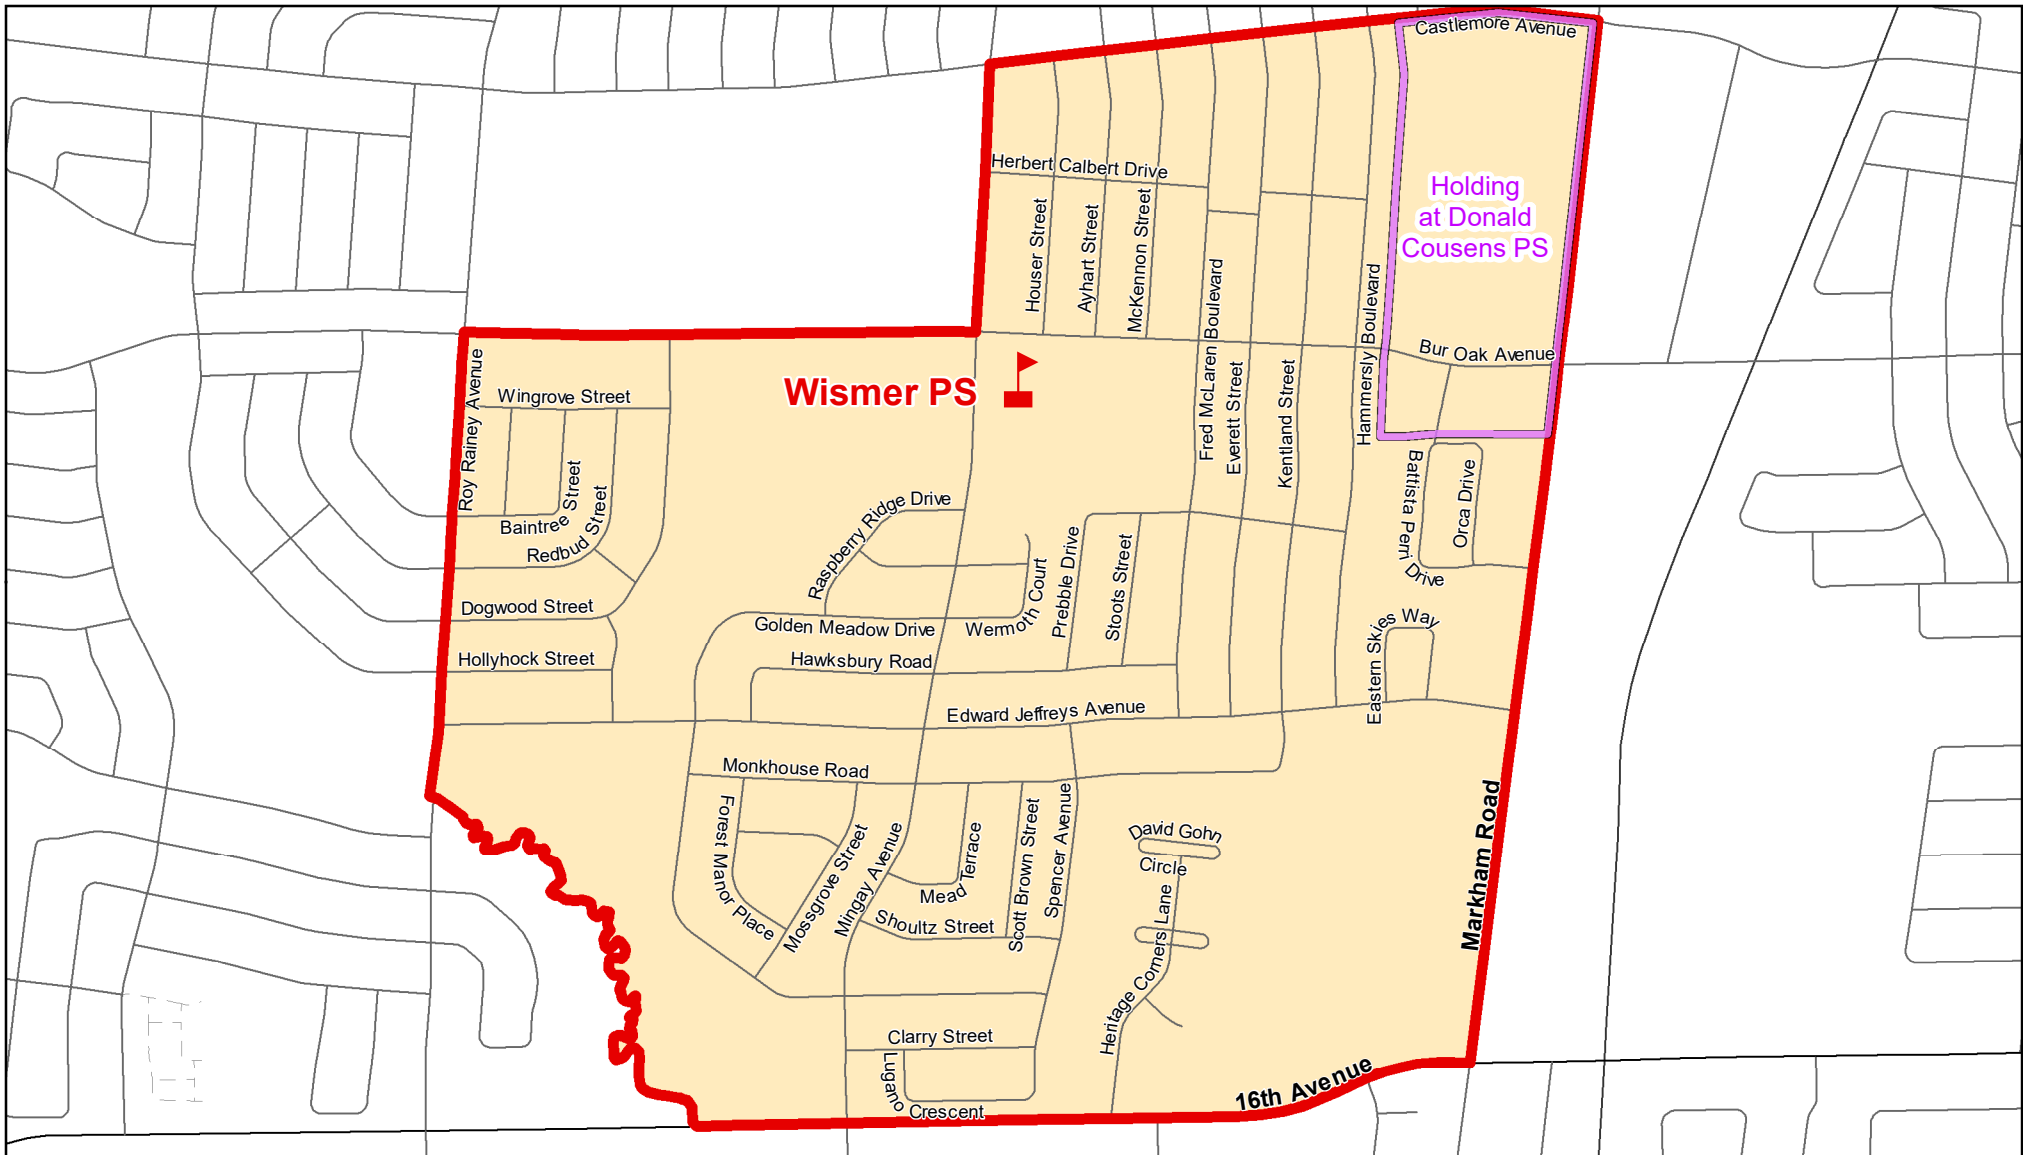

Wismer PS, City of Markham

Legend

- | | | |
|---|---|---|
|  Elementary School |  School Boundary |  Urban Road |
|  Holding Area |  Holding Area |  Regional Road |
|  Railway |  Proposed Road | |

Notes

A portion of the Wismer PS boundary will be held at Donald Cousens PS. Please see map for details.

Boundary Approved: 2001

Map Updated: August 2019