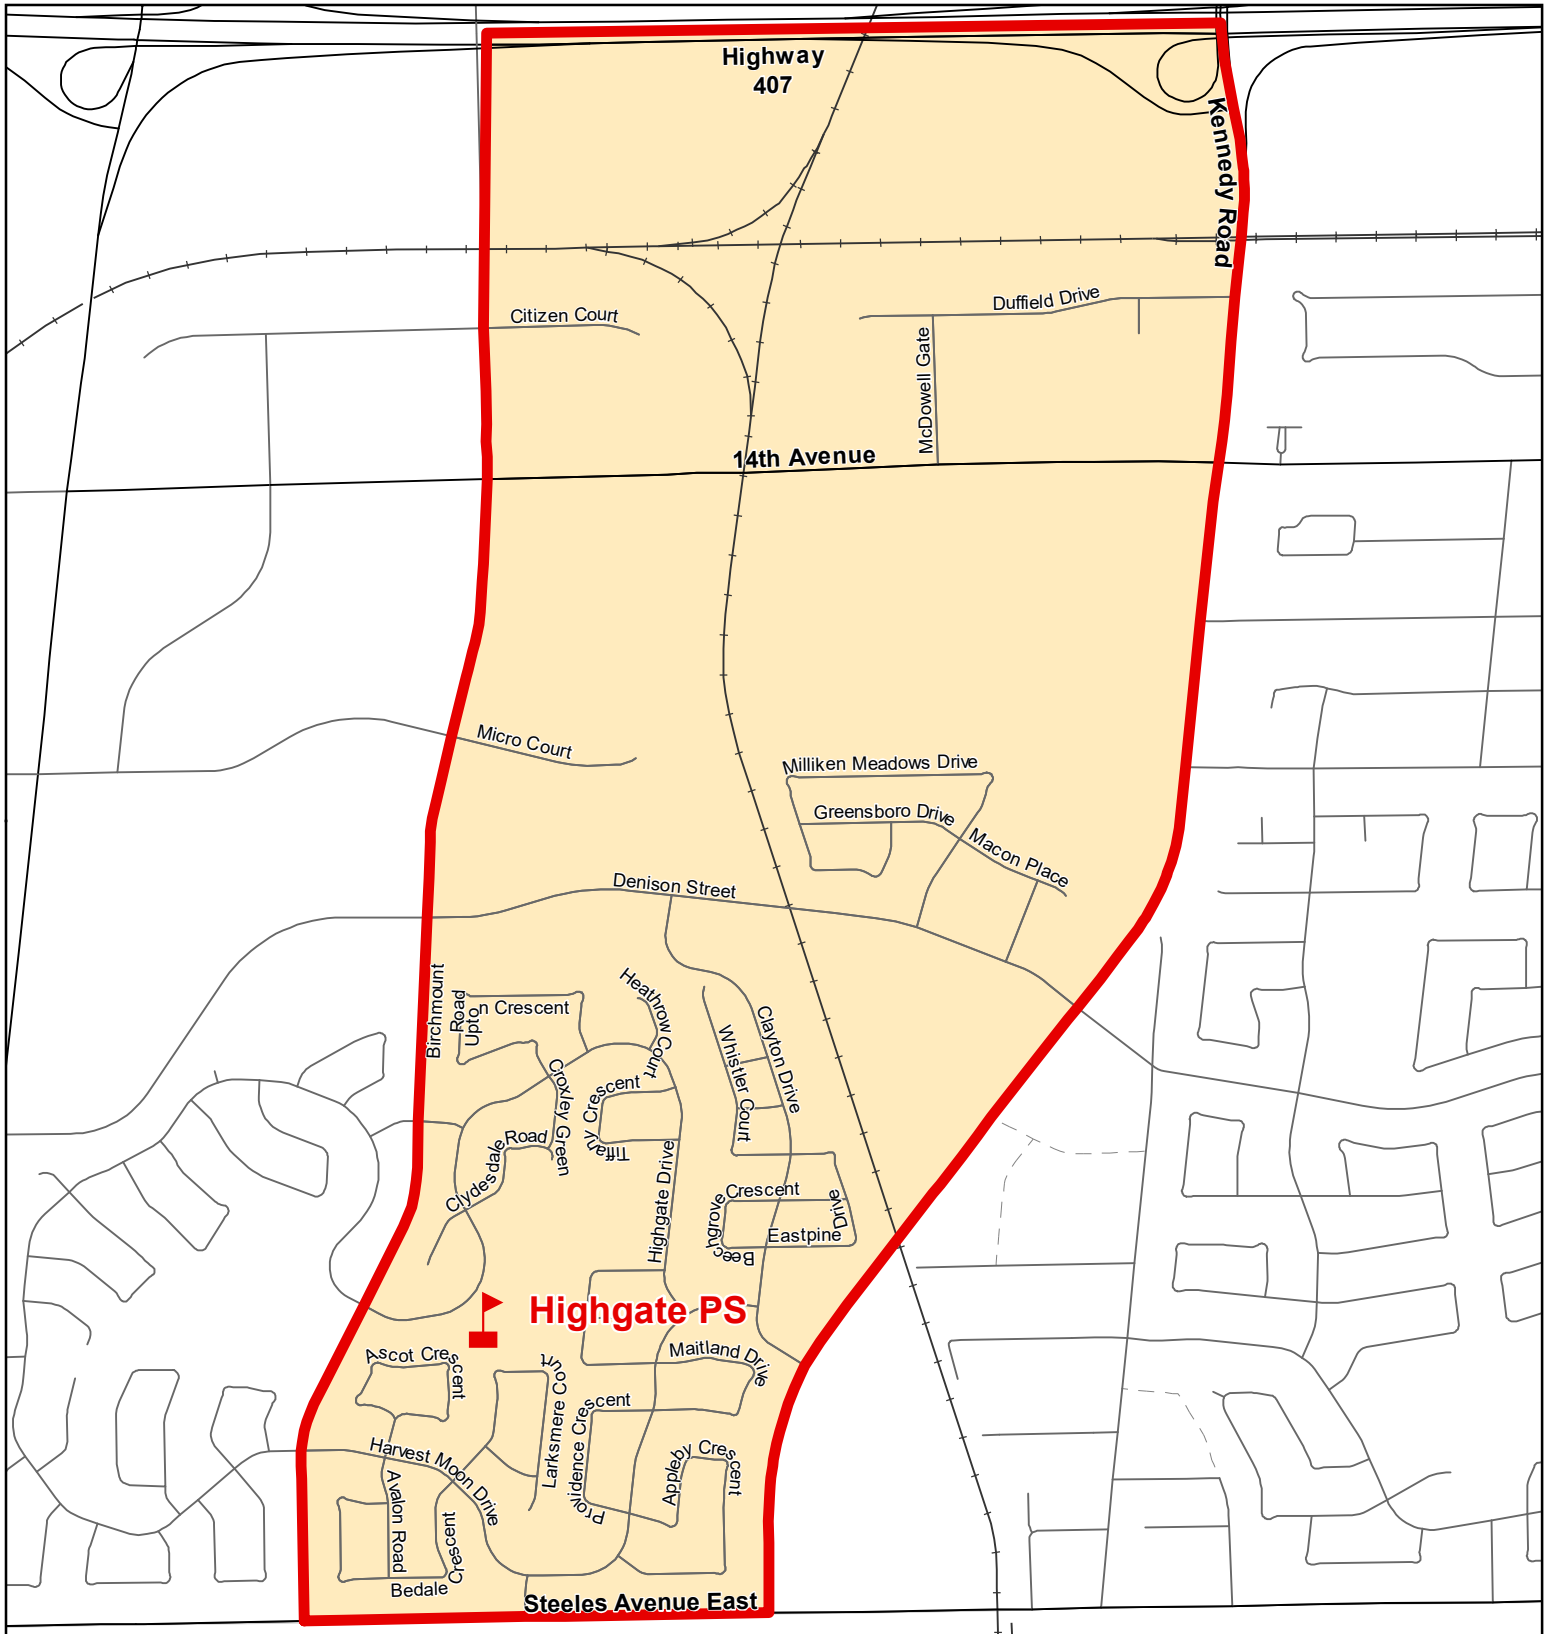

Highgate PS, City of Markham

Legend

-  Elementary School
-  School Boundary
-  Urban Road
-  Secondary School
-  Holding Area
-  Regional Road
-  Railway
-  Proposed Road

Notes

Boundary Approved: 1997

Map Updated: August 2019