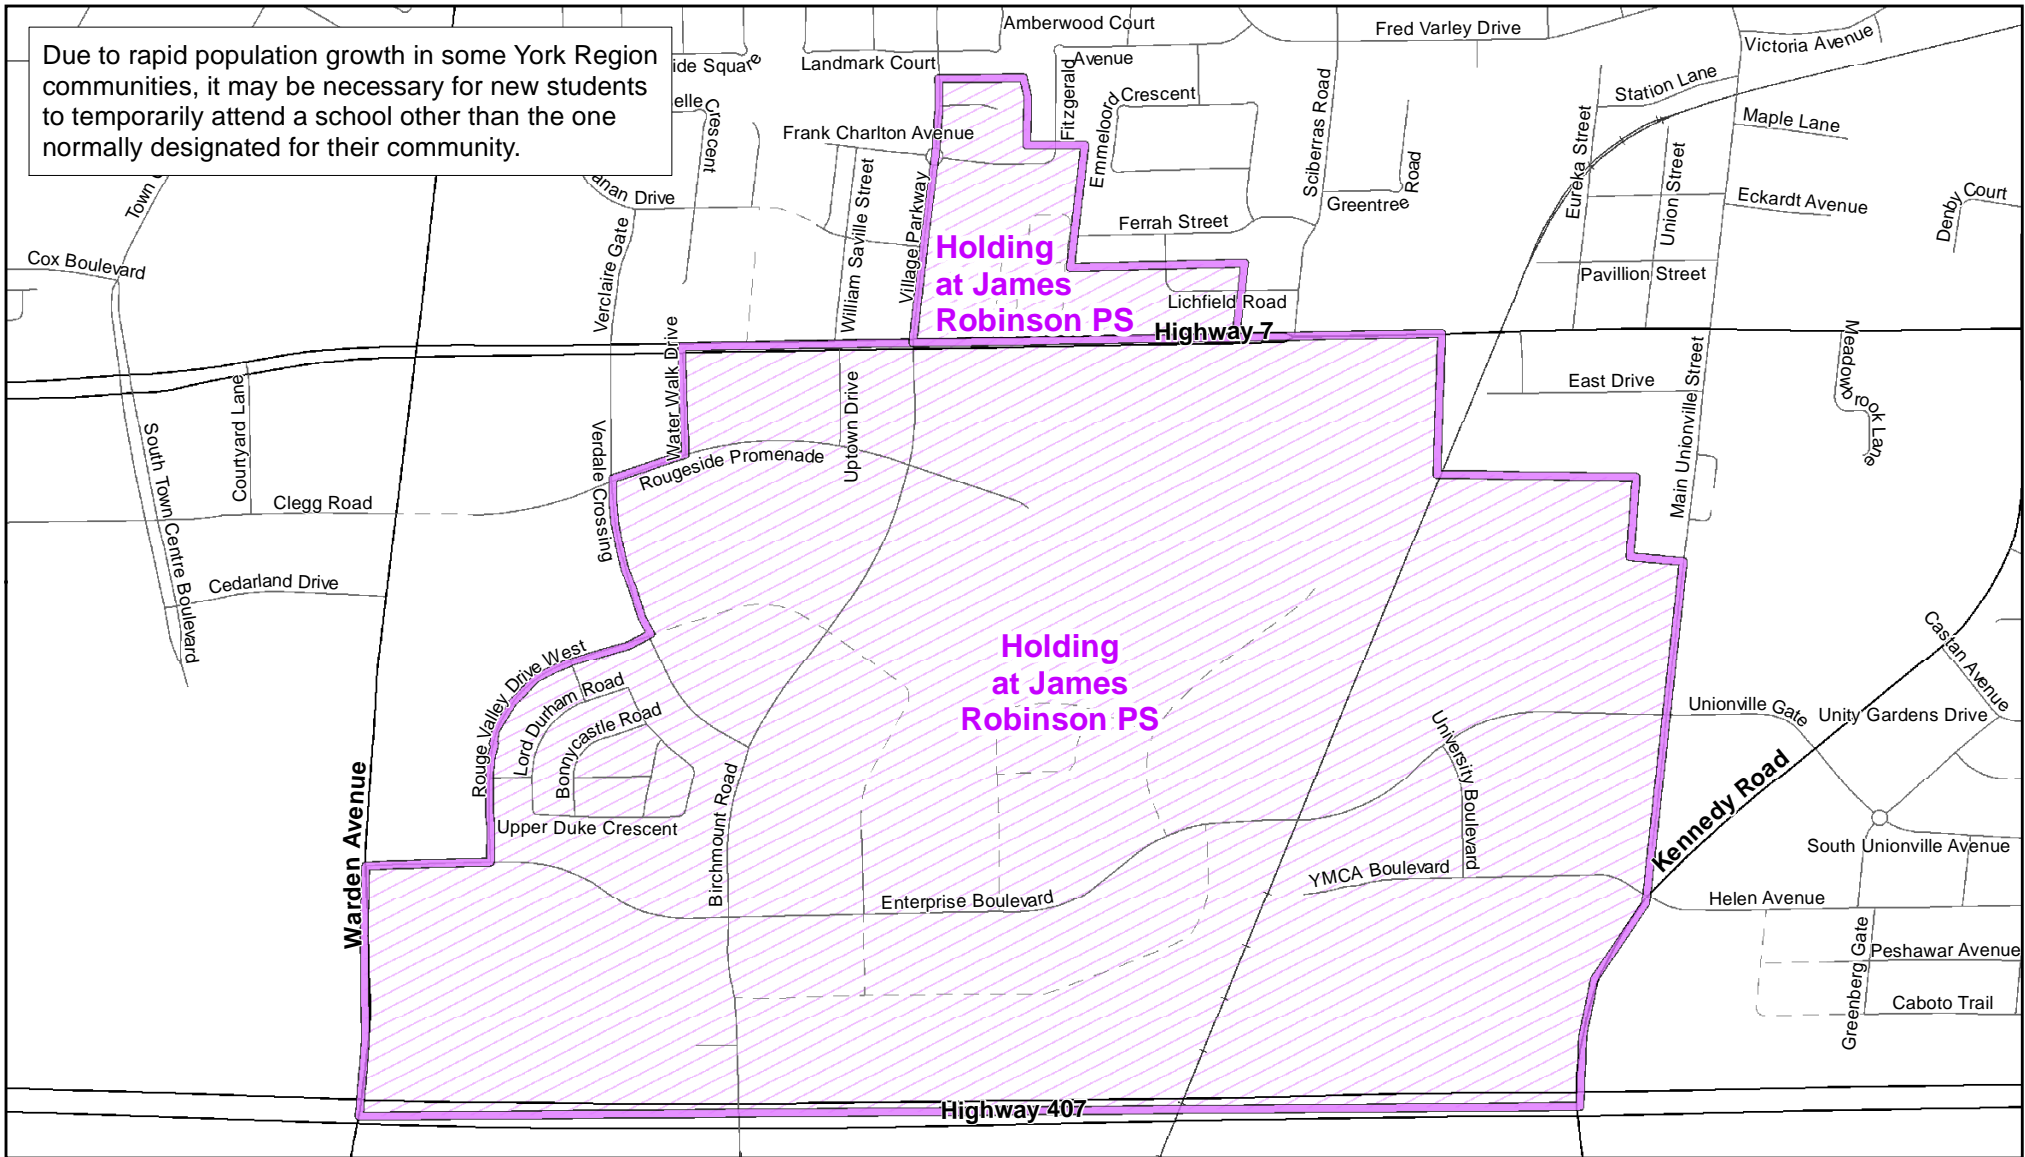

James Robinson PS, City of Markham

Legend

 Elementary School	 School Boundary	 Urban Road
 Secondary School	 Holding Area	 Regional Road
	 Railway	 Proposed Road

Notes

James Robinson PS accommodates Grades 7 to 8 students from Roy H. Crosby PS. A portion of the Parkview PS and Unnamed Markham Centre ES boundary will be held at James Robinson PS.

Boundary Approved: 2003

Map Updated: November 2021

Holding Area at James Robinson PS, City of Markham

Due to rapid population growth in some York Region communities, it may be necessary for new students to temporarily attend a school other than the one normally designated for their community.

Legend

	Elementary School		School Boundary		Urban Road
	Secondary School		Holding Area		Regional Road
			Railway		Proposed Road

Notes

Holding area noted above will be held at James Robinson PS. Please see map for details.

Boundary Approved: June 2013

Map Updated: November 2021