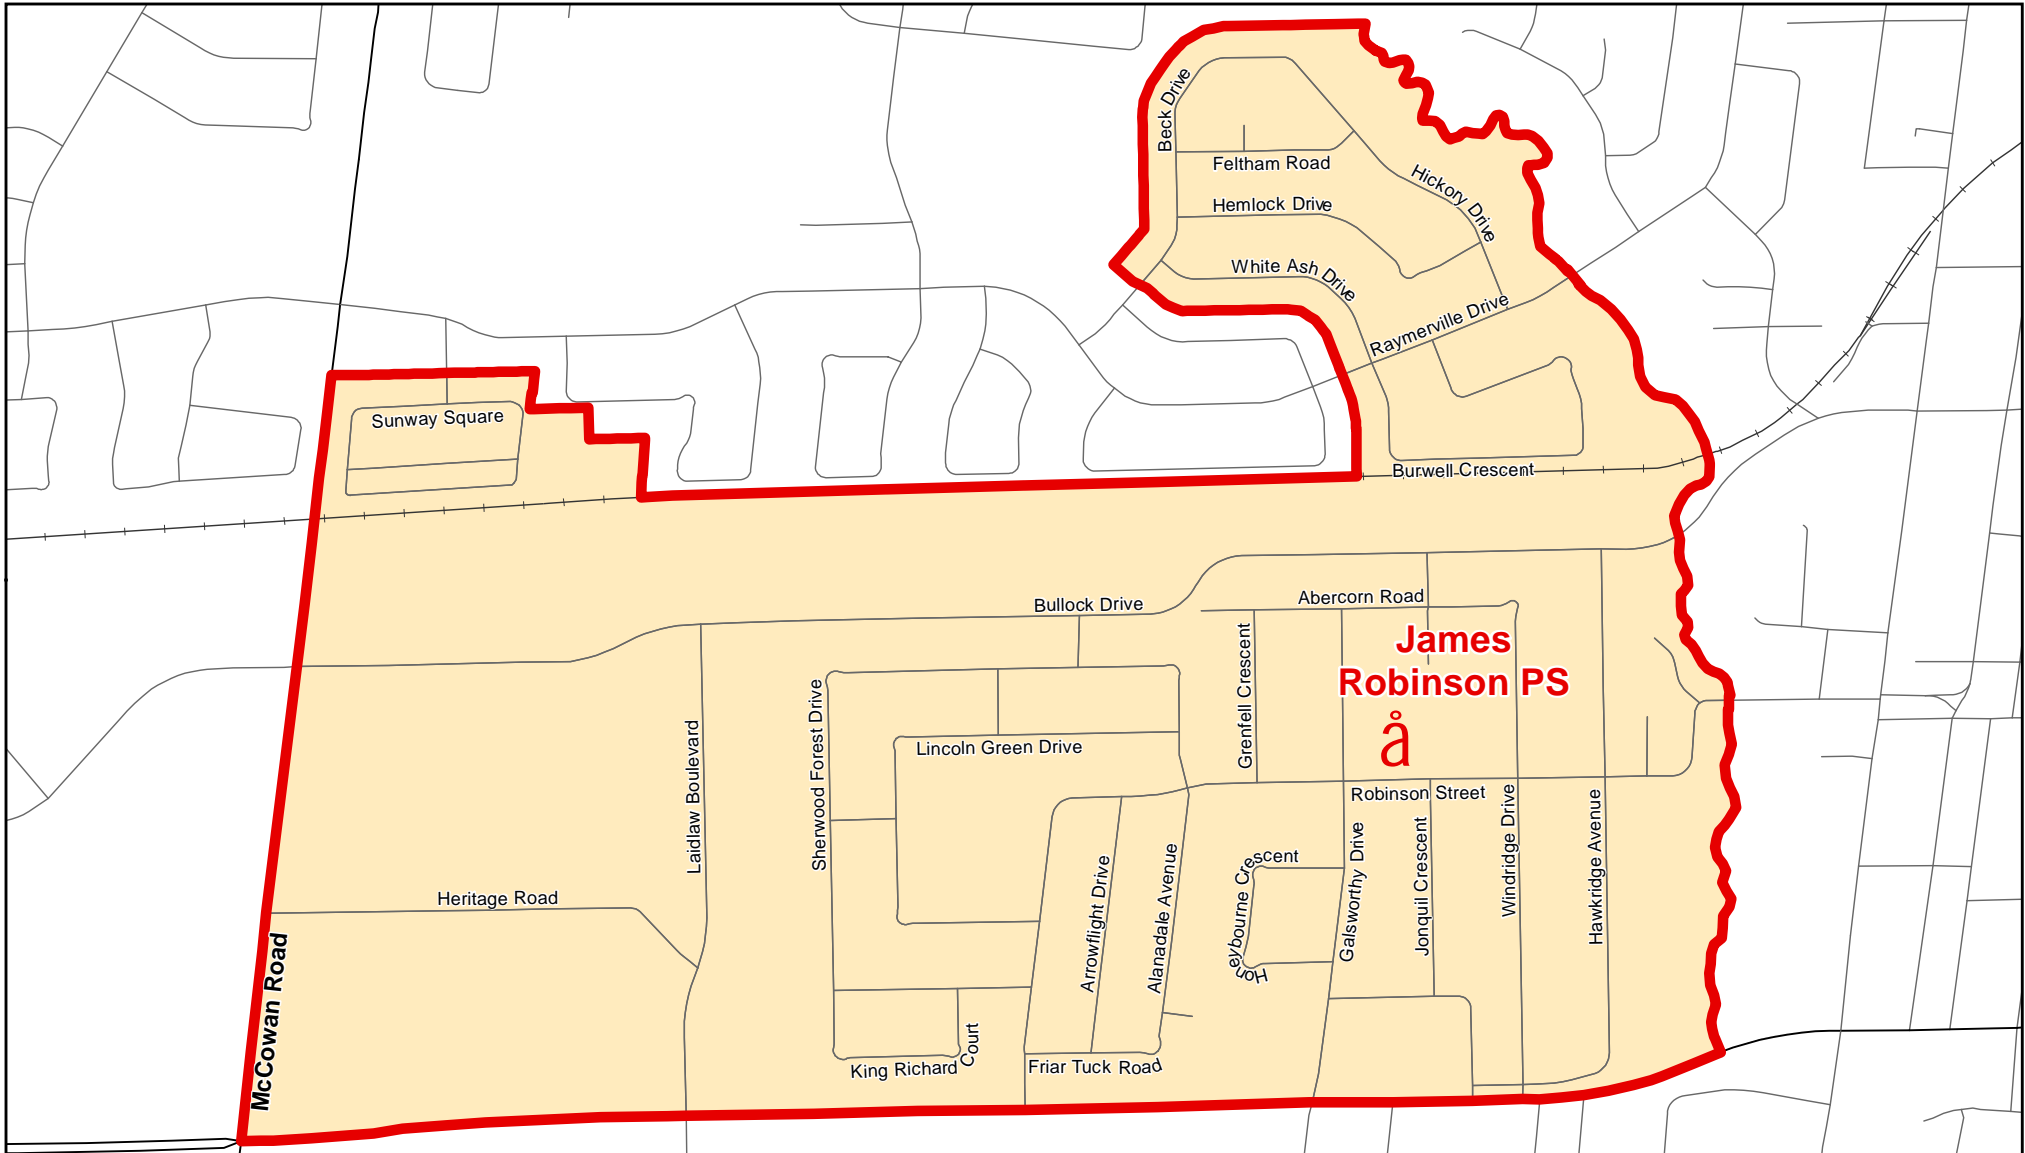

James Robinson PS, City of Markham

Legend

 Elementary School	 School Boundary	 Urban Road
 Secondary School	 Holding Area	 Regional Road
	 Railway	 Proposed Road

Notes

James Robinson PS accommodates Grades 7 to 8 students from Roy H. Crosby PS. A portion of the Parkview PS and Unnamed Markham Centre ES boundary will be held at James Robinson PS.

Boundary Approved: 2003

Map Updated: November 2021

Holding Area at James Robinson PS, City of Markham

Due to rapid population growth in some York Region communities, it may be necessary for new students to temporarily attend a school other than the one normally designated for their community.

Legend

	Elementary School		School Boundary		Urban Road
	Secondary School		Holding Area		Regional Road
			Railway		Proposed Road

Notes

Holding area noted above will be held at James Robinson PS. Please see map for details.

Boundary Approved: June 2013

Map Updated: November 2021