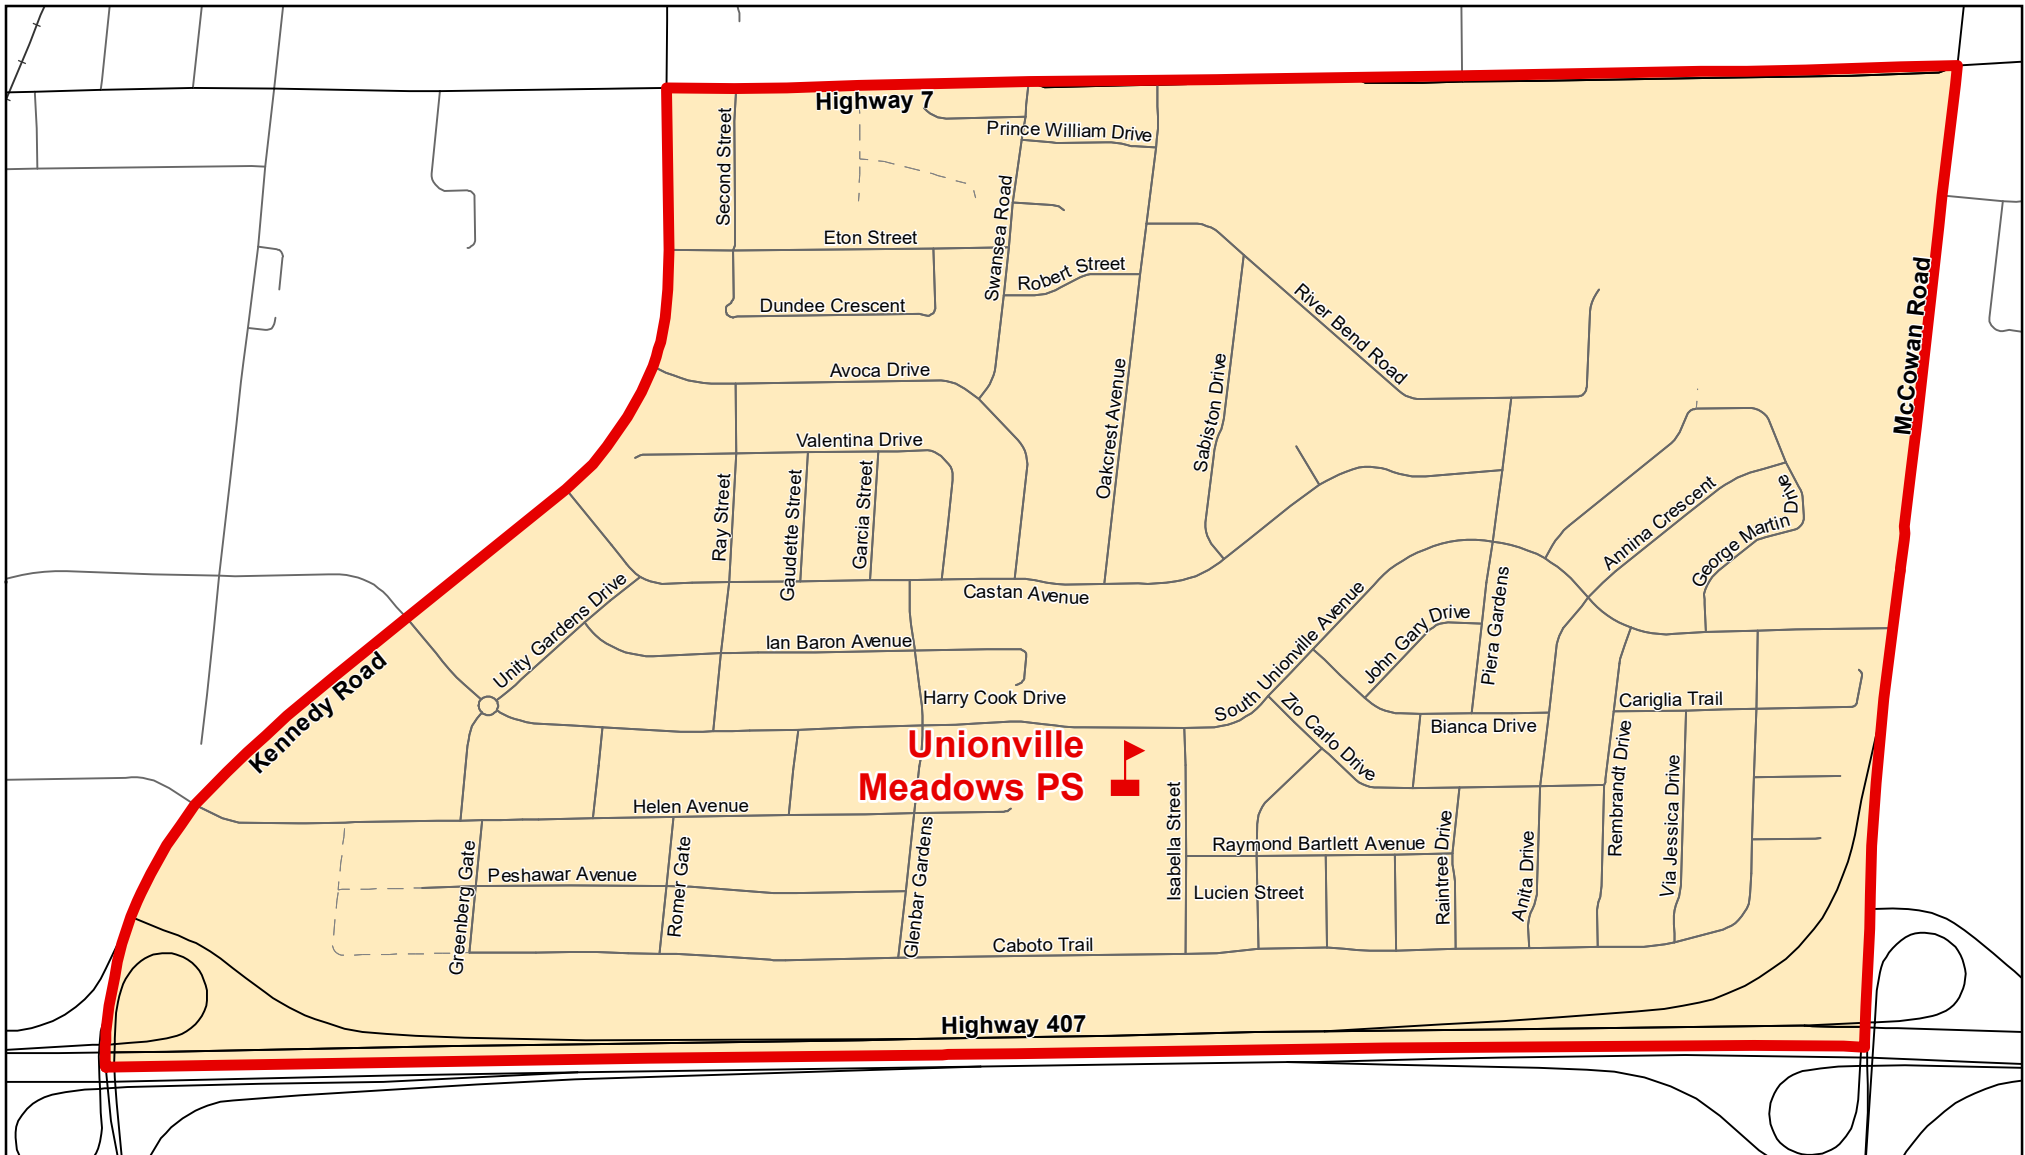

Unionville Meadows PS, City of Markham

Legend

- | | | | | | |
|---|-------------------|---|-----------------|---|---------------|
|  | Elementary School |  | School Boundary |  | Urban Road |
|  | Secondary School |  | Holding Area |  | Regional Road |
| | |  | Railway |  | Proposed Road |

Notes

Boundary Approved: 2003

Map Updated: August 2019