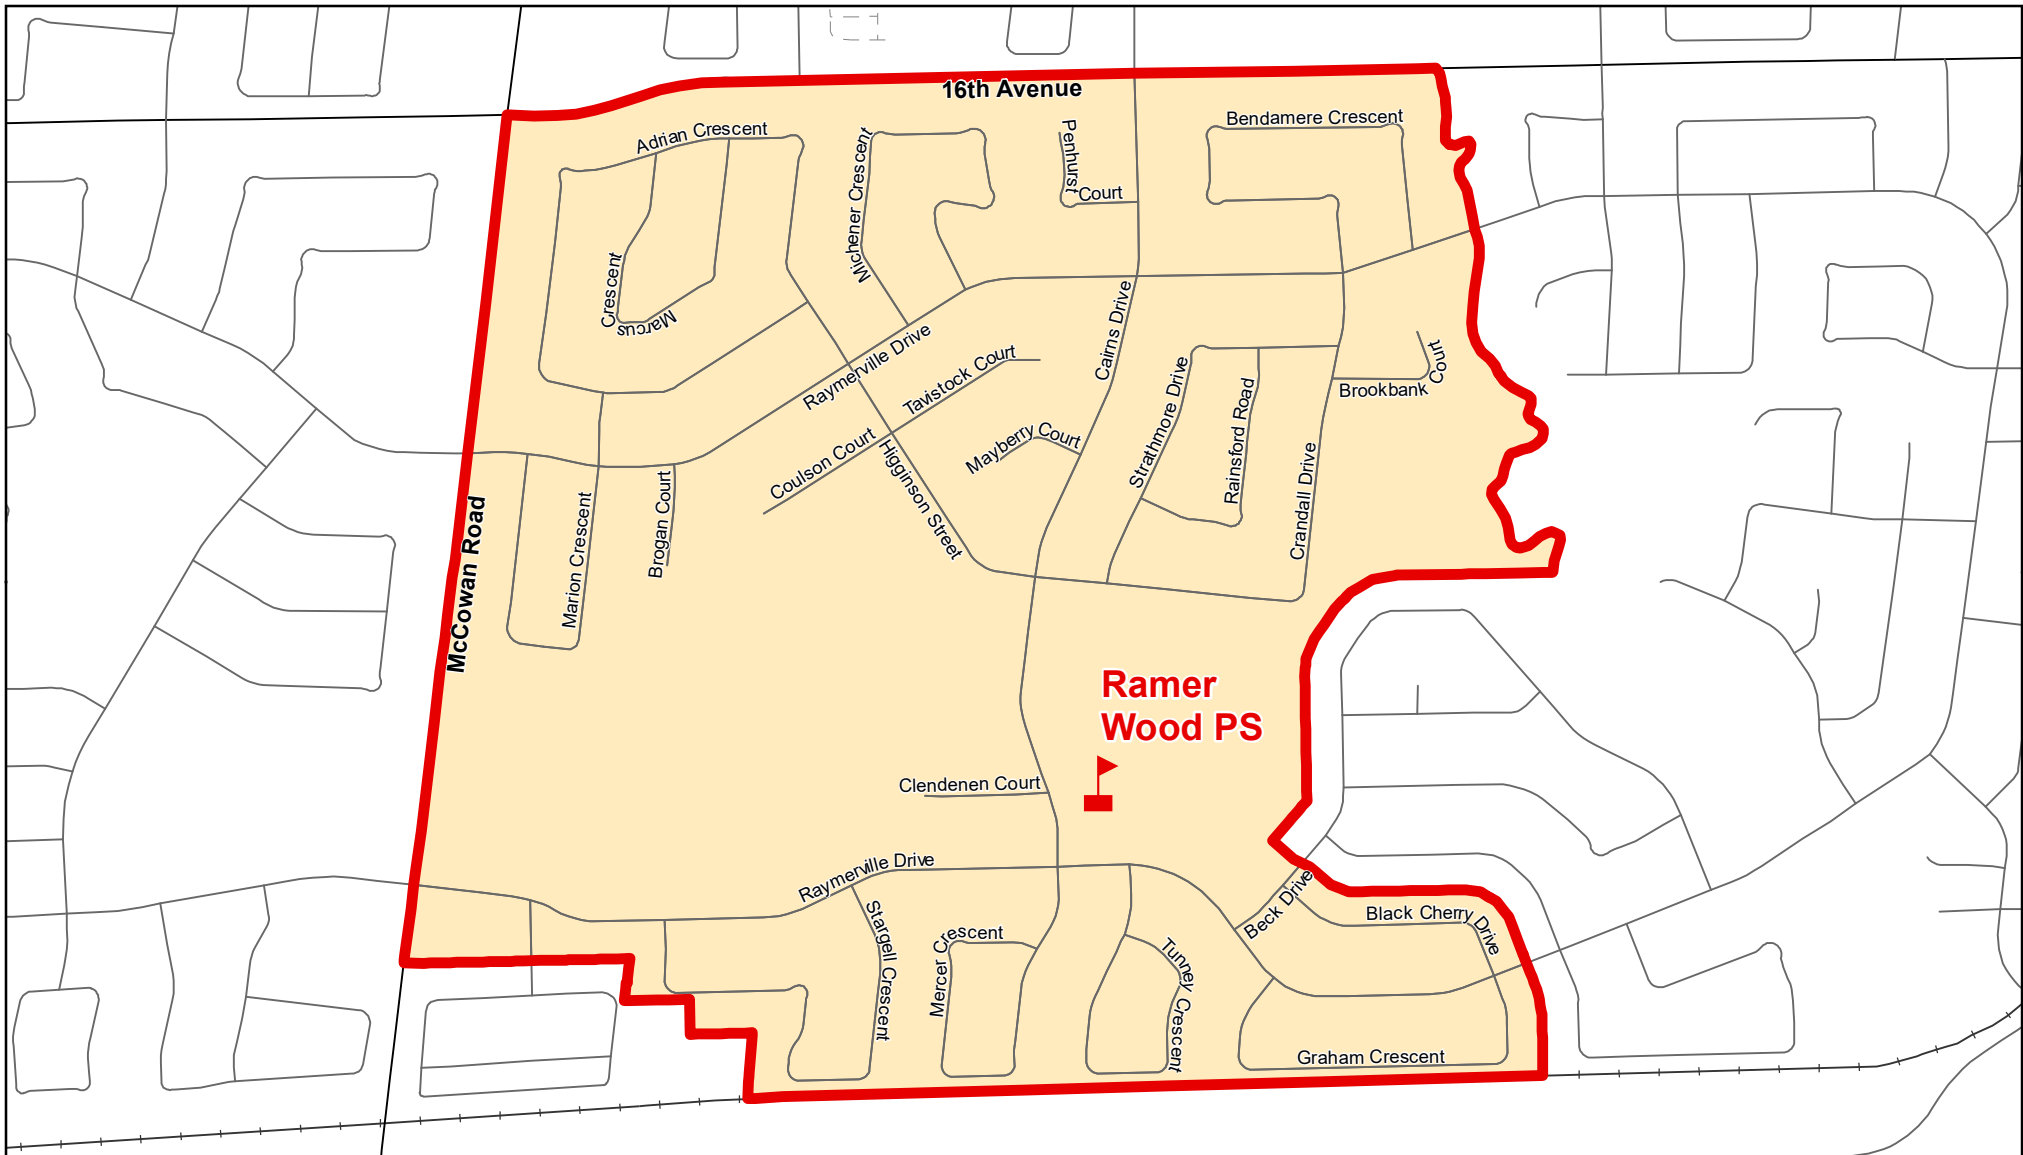

Ramer Wood PS, City of Markham

Legend

 Elementary School	 School Boundary	 Urban Road
 Secondary School	 Holding Area	 Regional Road
 Railway	 Proposed Road	

Notes

Boundary Approved: 1997

Map Updated: August 2019