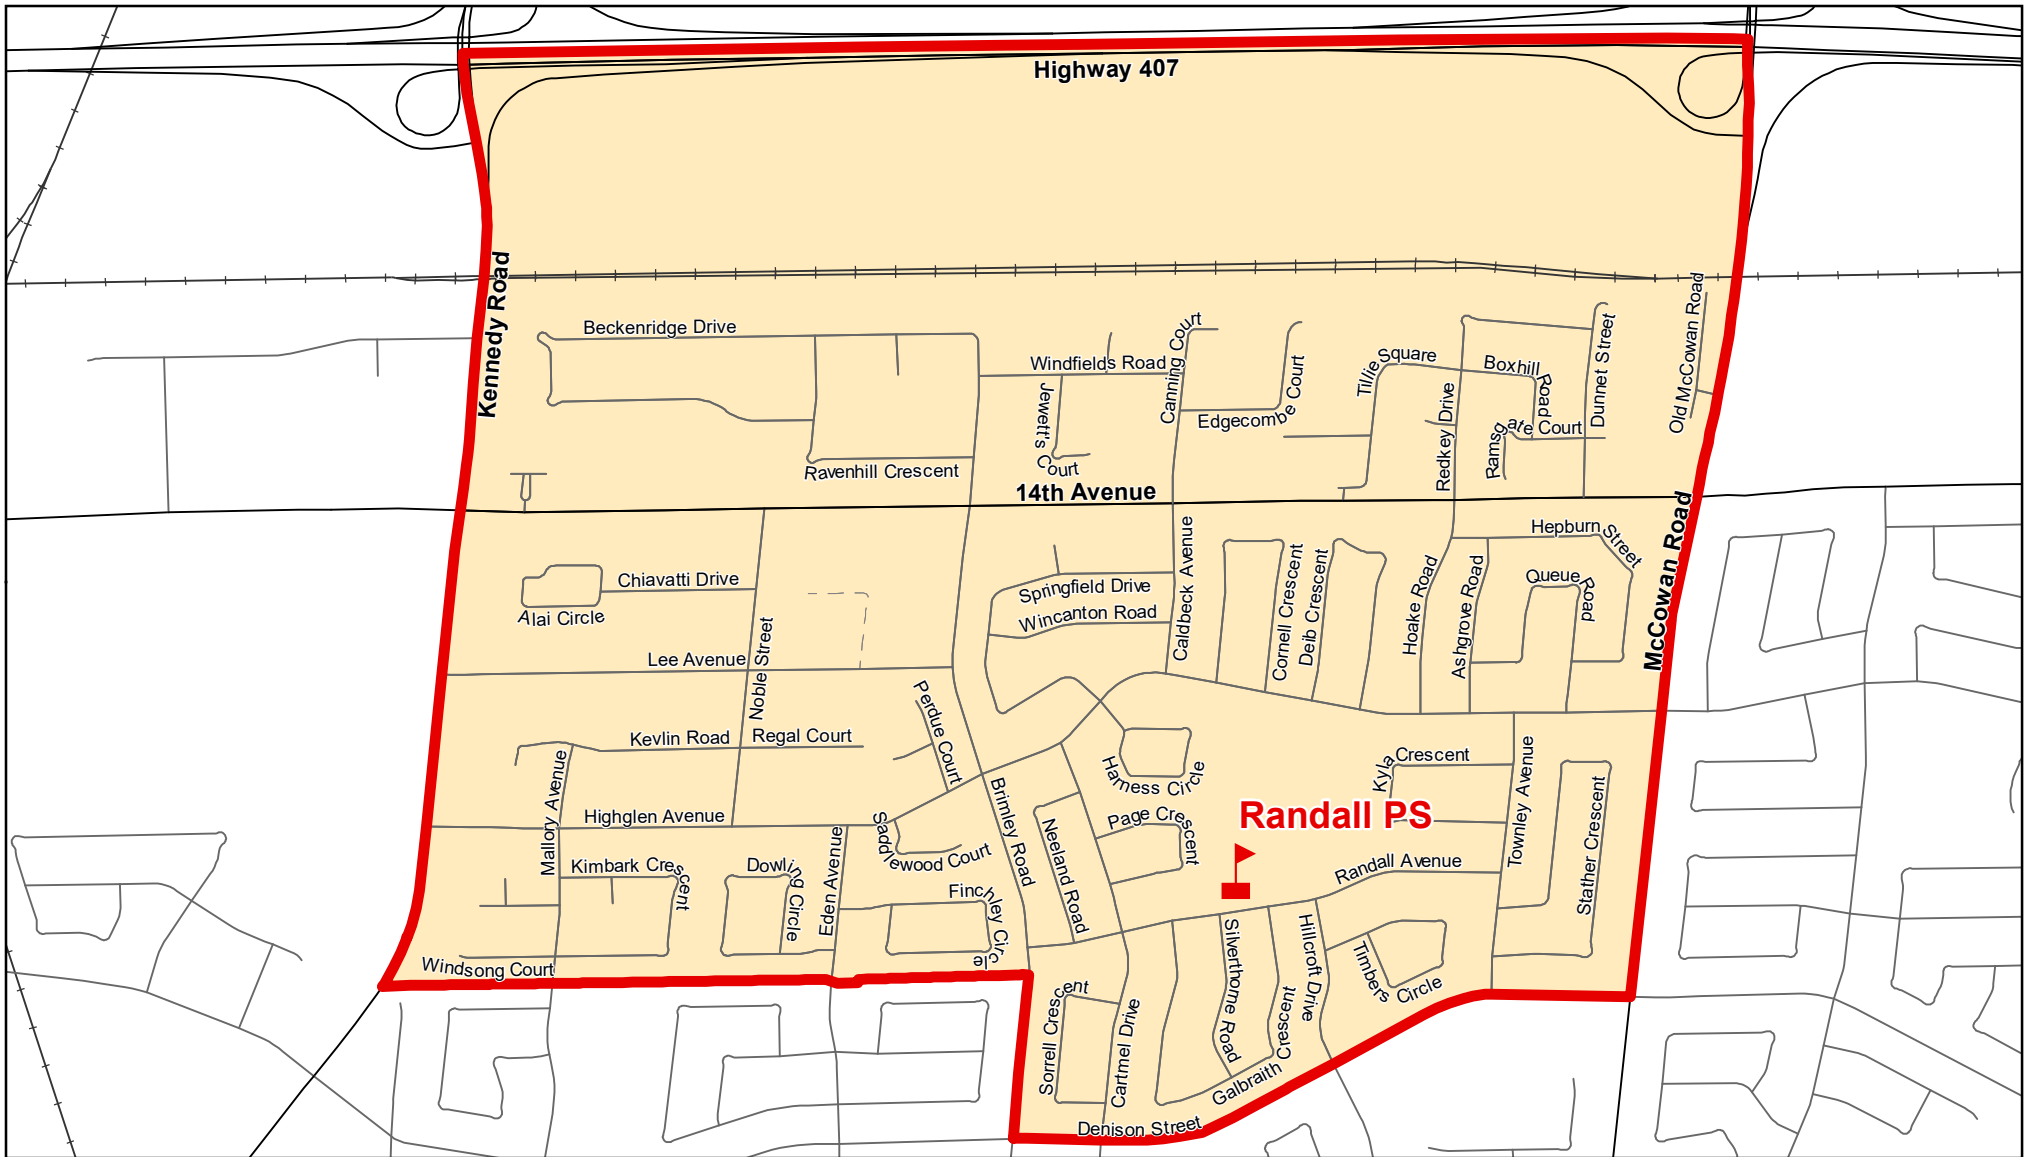

Randall PS, City of Markham

Legend

 Elementary School	 School Boundary	 Urban Road
 Secondary School	 Holding Area	 Regional Road
 Railway	 Proposed Road	

Notes

Boundary Approved: 1997

Map Updated: August 2019