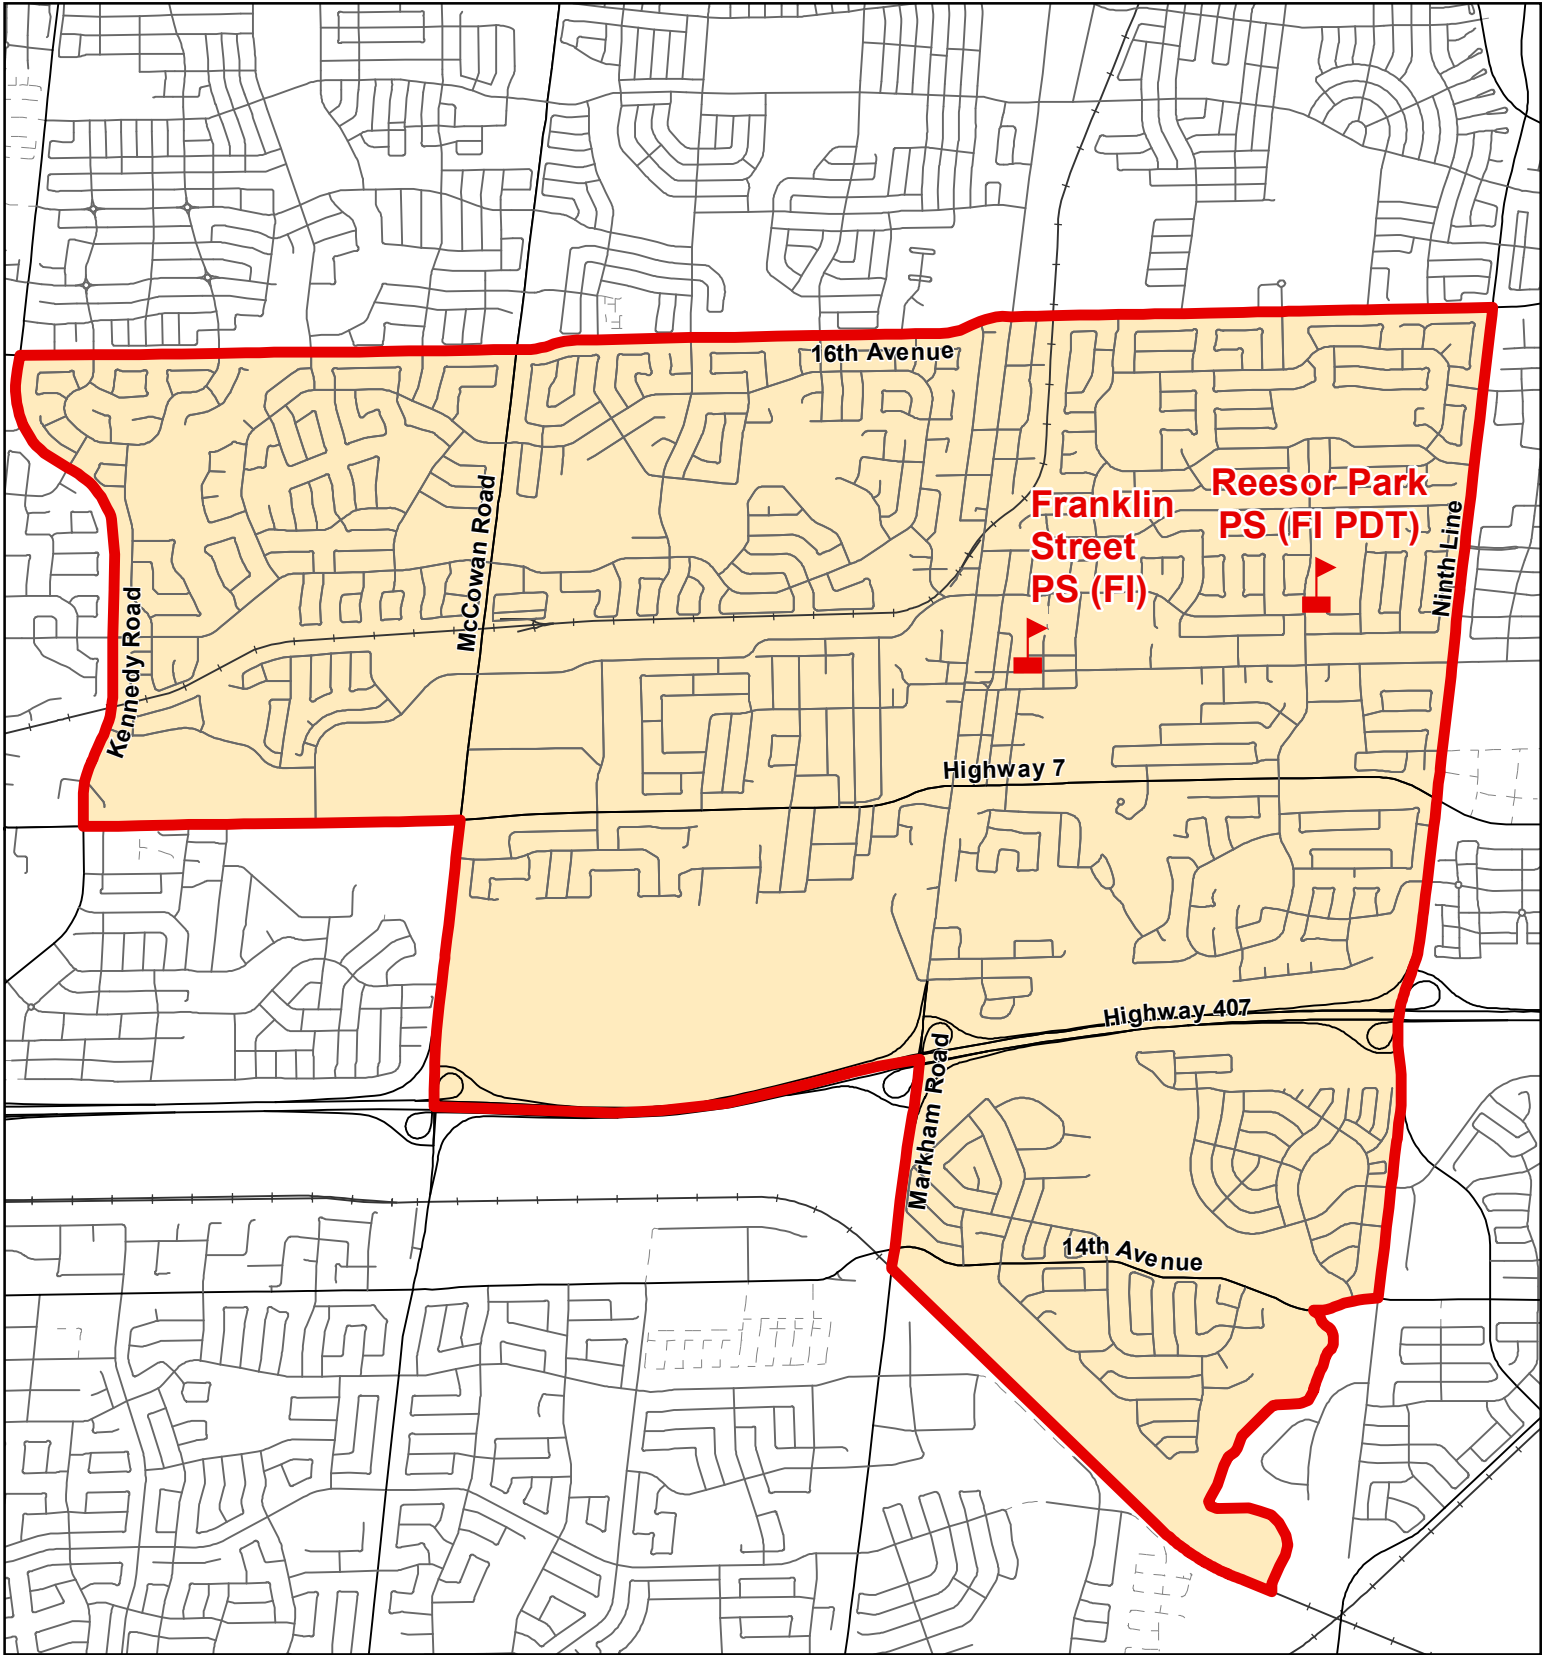

Reesor Park PS, City of Markham

Legend

 Elementary School	 School Boundary	 Urban Road
 Secondary School	 Holding Area	 Regional Road
 Railway	 Proposed Road	

Notes

Boundary Approved: 1997

Map Updated: August 2019

Reesor Park PS, City of Markham, (French Immersion Primary Dual Track)

Legend

 Elementary School	 School Boundary	 Urban Road
 Secondary School	 Holding Area	 Regional Road
 Railway	 Proposed Road	

Notes

PDT = Primary Dual Track
 A complete list of feeder schools can be found at
<http://www.yrdsb.ca/Programs/fi/Pages/Program-Locations.aspx>

Boundary Approved: 2007 **Map Updated: August 2019**