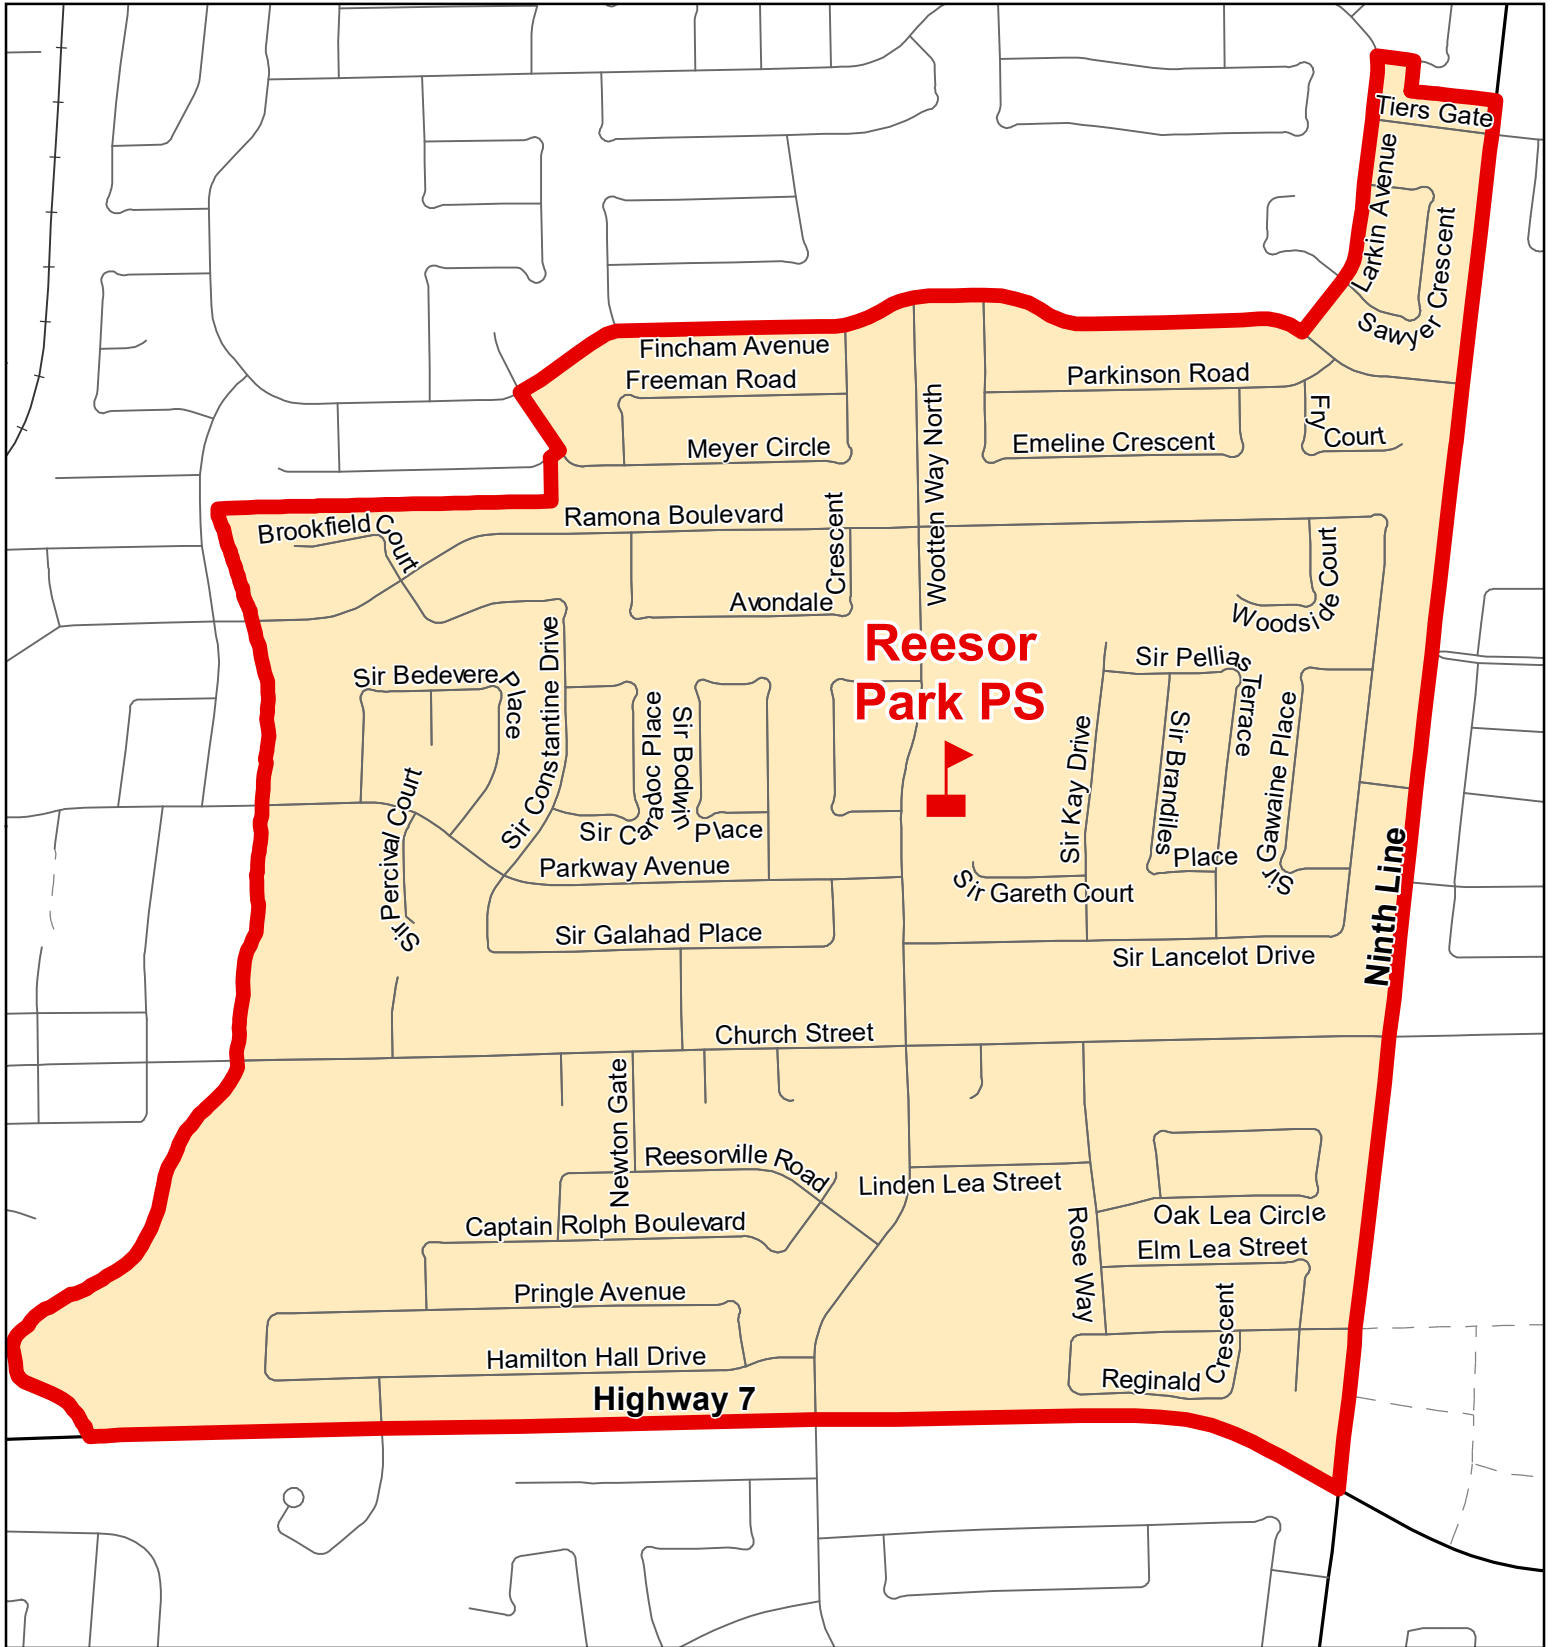

Reesor Park PS, City of Markham

Legend

 Elementary School	 School Boundary	 Urban Road
 Secondary School	 Holding Area	 Regional Road
 Railway	 Proposed Road	

Notes

Boundary Approved: 1997

Map Updated: August 2019

Reesor Park PS, City of Markham, (French Immersion Primary Dual Track)

Legend

 Elementary School	 School Boundary	 Urban Road
 Secondary School	 Holding Area	 Regional Road
 Railway	 Proposed Road	

Notes

PDT = Primary Dual Track
 A complete list of feeder schools can be found at
<http://www.yrdsb.ca/Programs/fi/Pages/Program-Locations.aspx>

Boundary Approved: 2007 **Map Updated: August 2019**