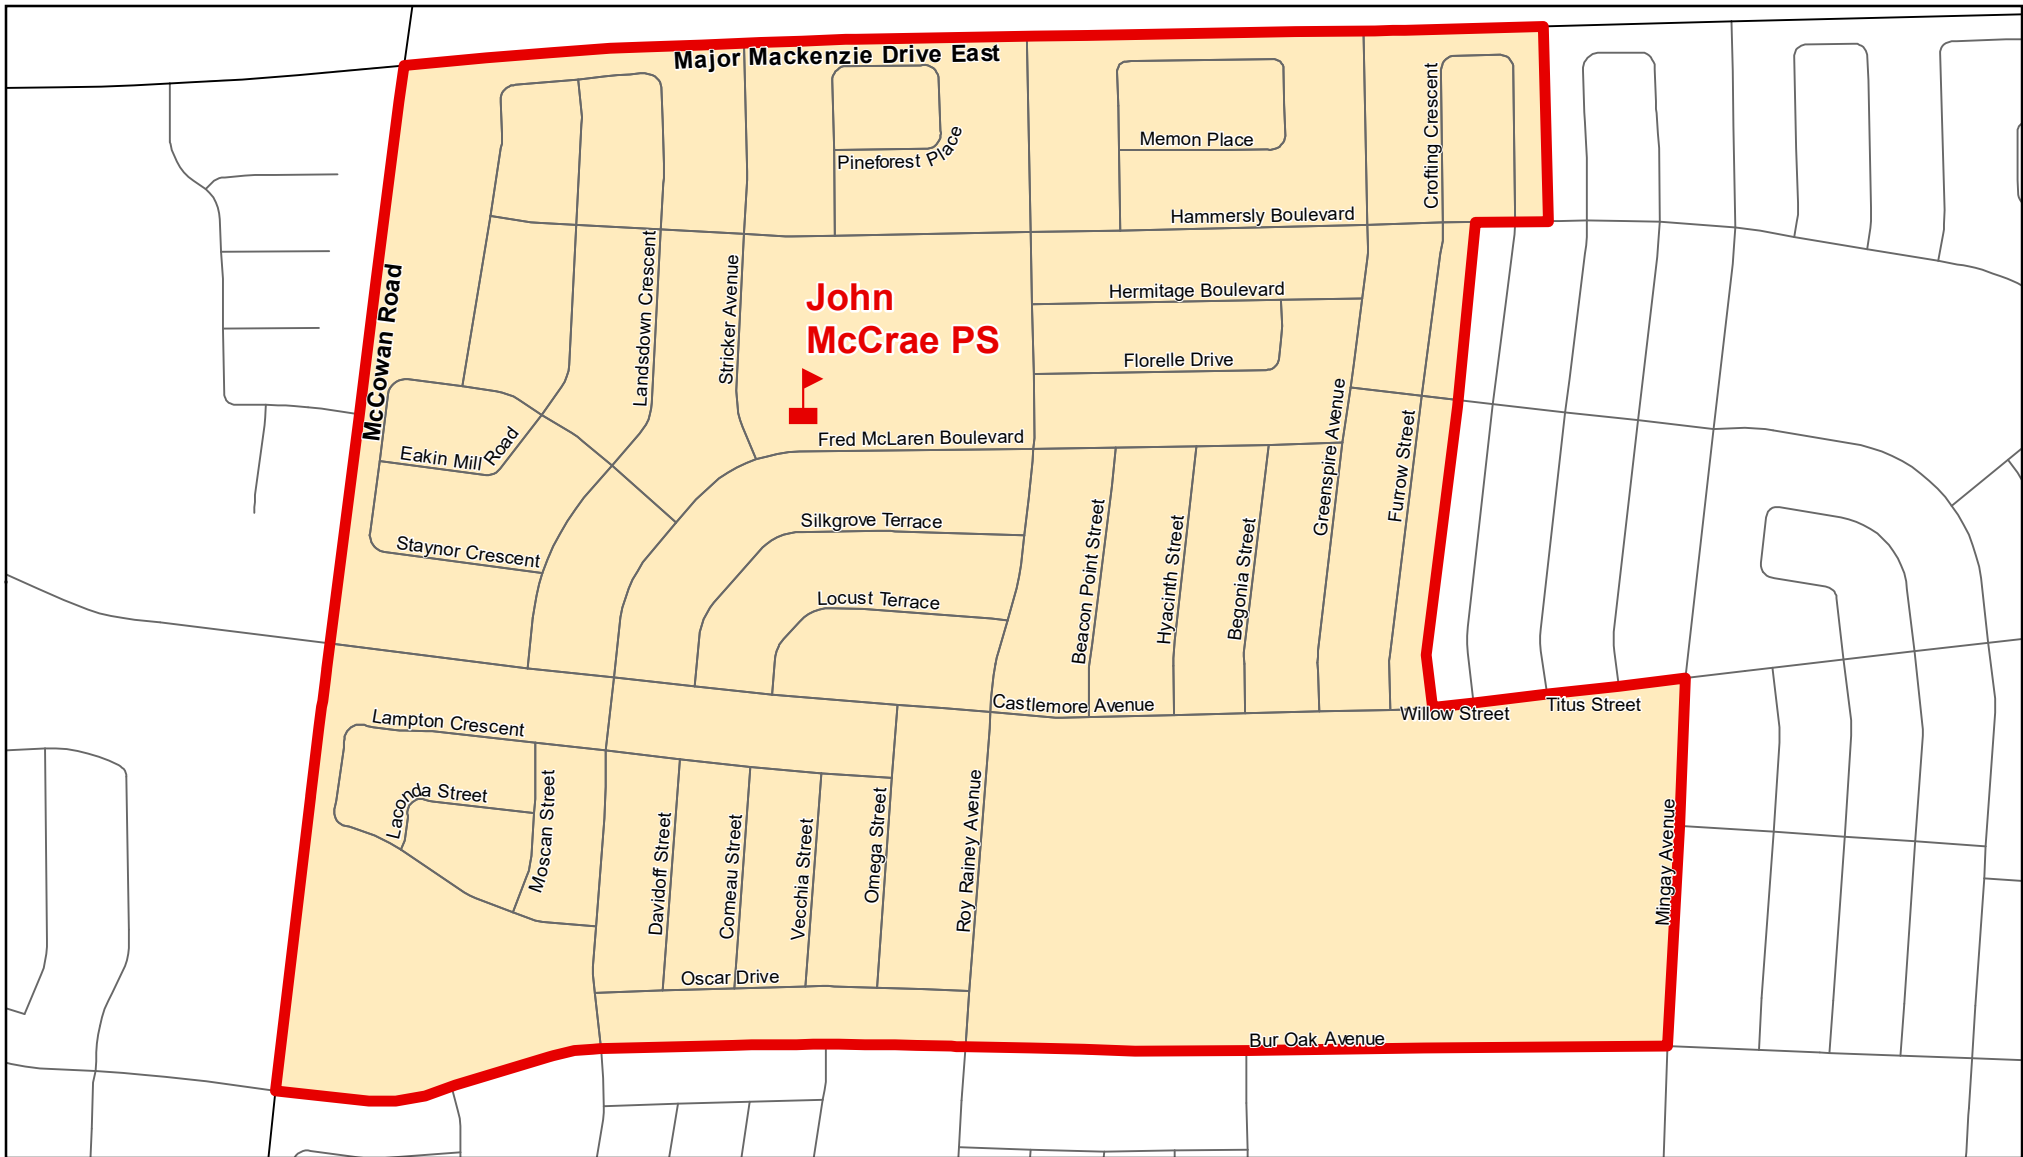

John McCrae PS, City of Markham

Legend

 Elementary School	 School Boundary	 Urban Road	
 Secondary School	 Holding Area	 Regional Road	
 Railway	 Proposed Road		

Notes

Boundary Approved: March 2016

Map Updated: August 2019