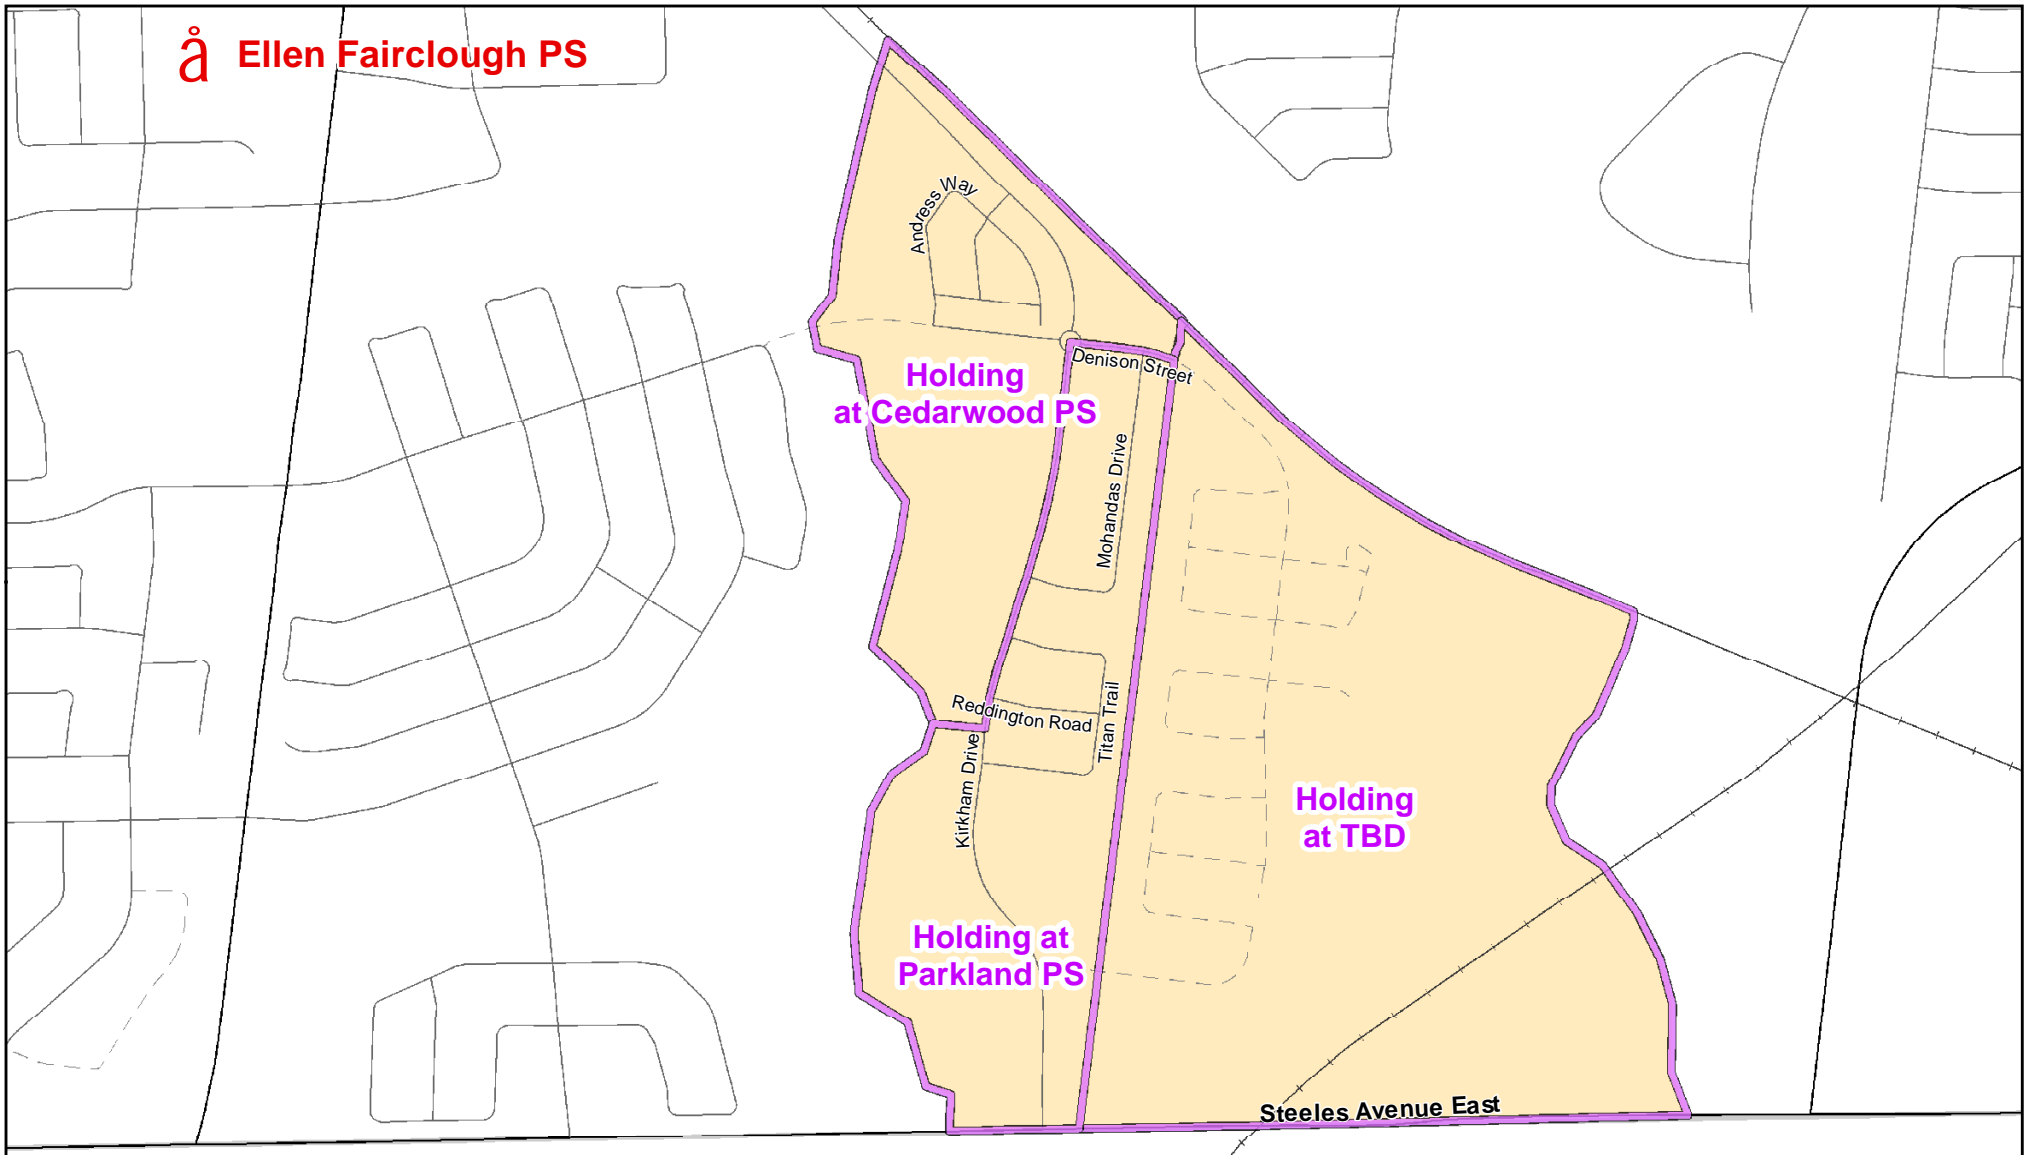

Ellen Fairclough PS (Section A - B), City of Markham

Legend

 Elementary School	 School Boundary	 Urban Road	
 Secondary School	 Holding Area	 Regional Road	
	 Railway	 Proposed Road	

Notes

A portion of Ellen Fairclough PS Section A will be held at Markham Gateway PS. Students in the Ellen Fairclough PS Section B boundary will be held at Cedarwood PS and Parkland PS.

Boundary Approved: November 2008

Map Updated: January 2022

Ellen Fairclough PS (Section A), City of Markham

Legend		
	Elementary School	
	Secondary School	
		
		
		
		

Notes

A portion of Ellen Fairclough PS Section A will be held at Markham Gateway PS.

Boundary Approved: November 2008

Map Updated: January 2022

Ellen Fairclough PS (Section B), City of Markham

Legend

- | | | | | | |
|--|-------------------|---|-----------------|---|---------------|
|  | Elementary School |  | School Boundary |  | Urban Road |
|  | Secondary School |  | Holding Area |  | Regional Road |
| | |  | Railway |  | Proposed Road |

Notes

Ellen Fairclough PS Section B will be held at Cedarwood PS and Parkland PS.

Boundary Approved: November 2008

Map Updated: January 2022