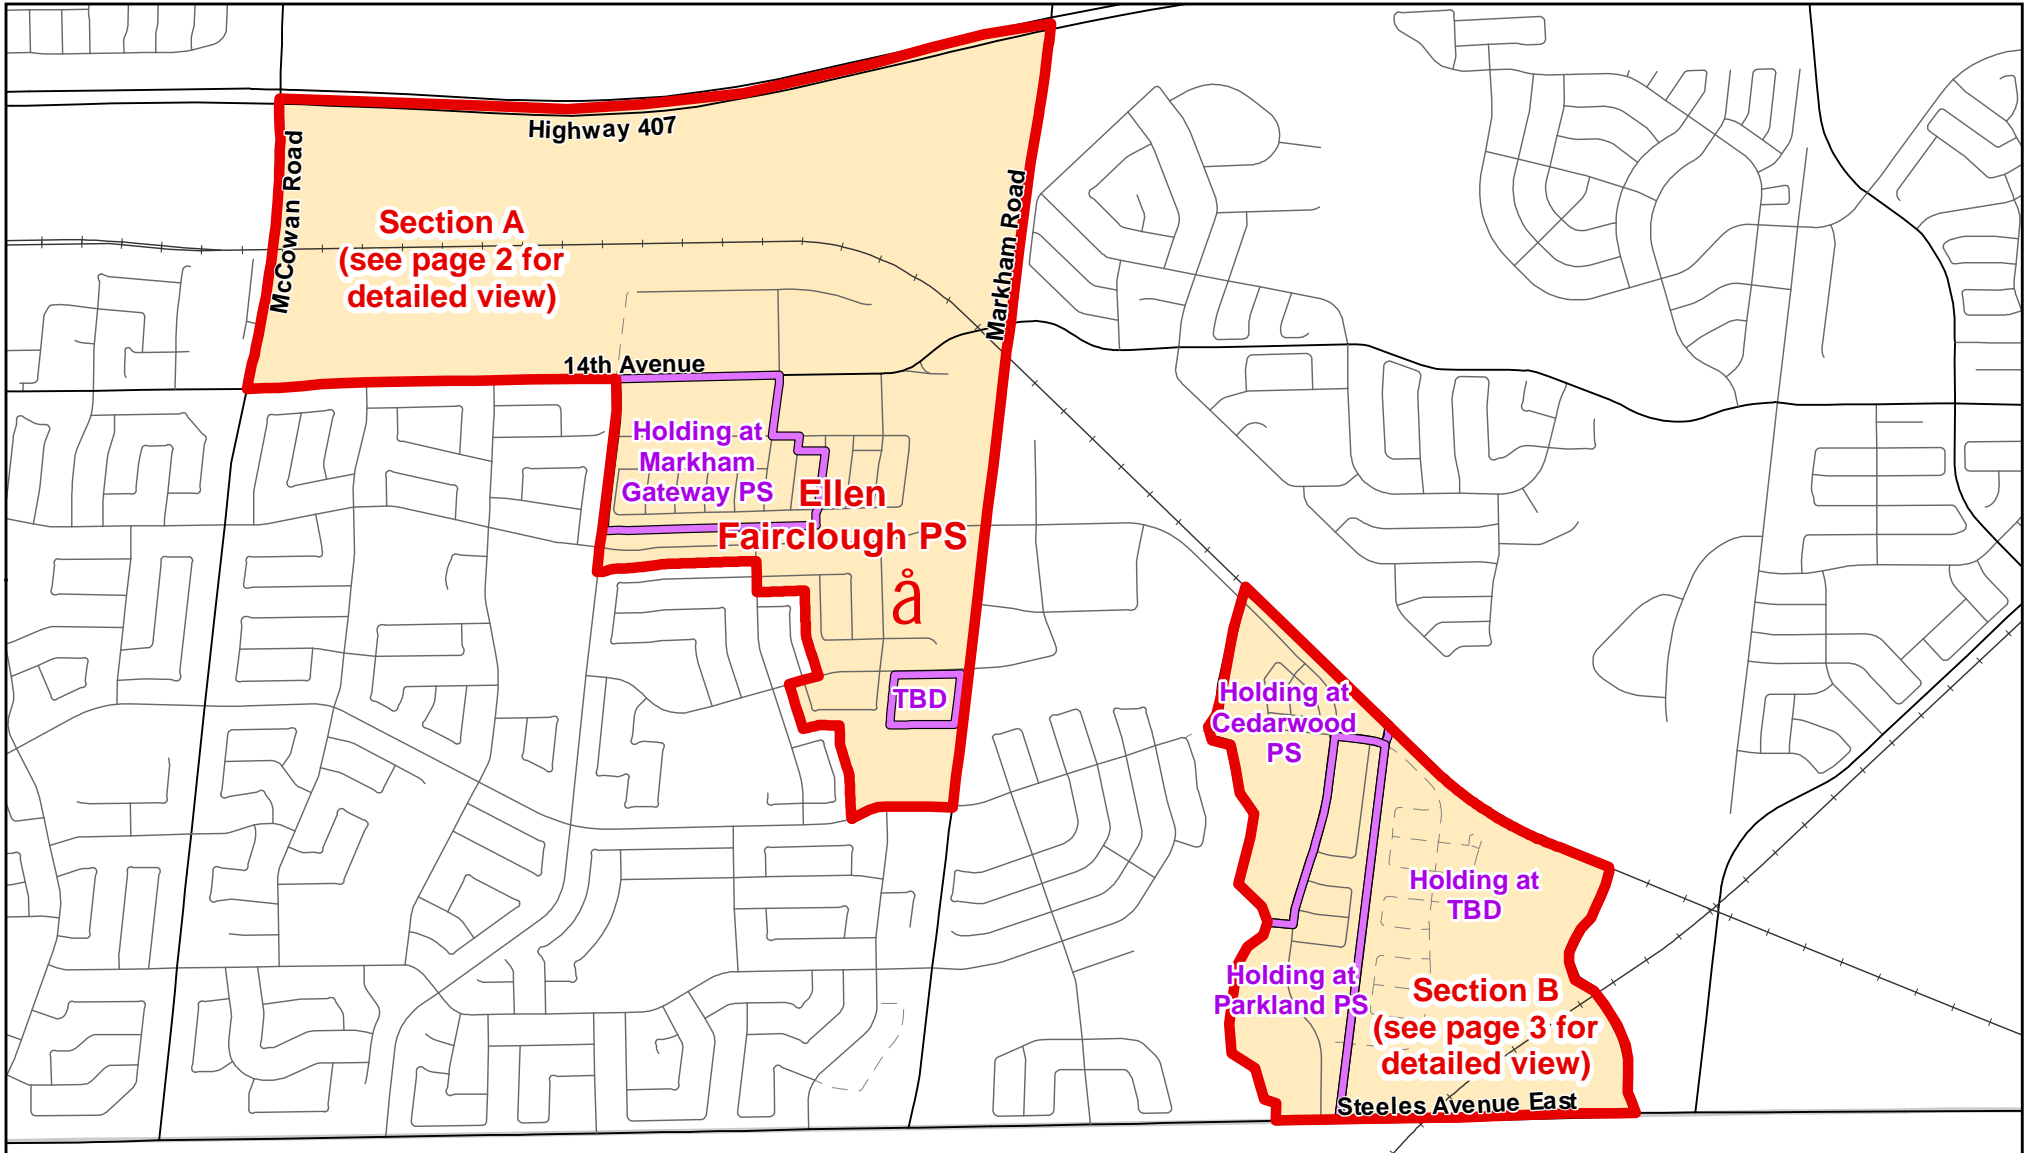

Ellen Fairclough PS (Section A - B), City of Markham

Legend

 Elementary School	 School Boundary	 Urban Road	
 Secondary School	 Holding Area	 Regional Road	
	 Railway	 Proposed Road	

Notes

A portion of Ellen Fairclough PS Section A will be held at Markham Gateway PS. Students in the Ellen Fairclough PS Section B boundary will be held at Cedarwood PS and Parkland PS.

Boundary Approved: November 2008

Map Updated: January 2022

Ellen Fairclough PS (Section A), City of Markham

Legend		
	Elementary School	
	Secondary School	
		
		
		
		

Notes

A portion of Ellen Fairclough PS Section A will be held at Markham Gateway PS.

Boundary Approved: November 2008

Map Updated: January 2022

Ellen Fairclough PS (Section B), City of Markham

Legend

- | | | | | | |
|--|-------------------|---|-----------------|---|---------------|
|  | Elementary School |  | School Boundary |  | Urban Road |
|  | Secondary School |  | Holding Area |  | Regional Road |
| | |  | Railway |  | Proposed Road |

Notes

Ellen Fairclough PS Section B will be held at Cedarwood PS and Parkland PS.

Boundary Approved: November 2008

Map Updated: January 2022