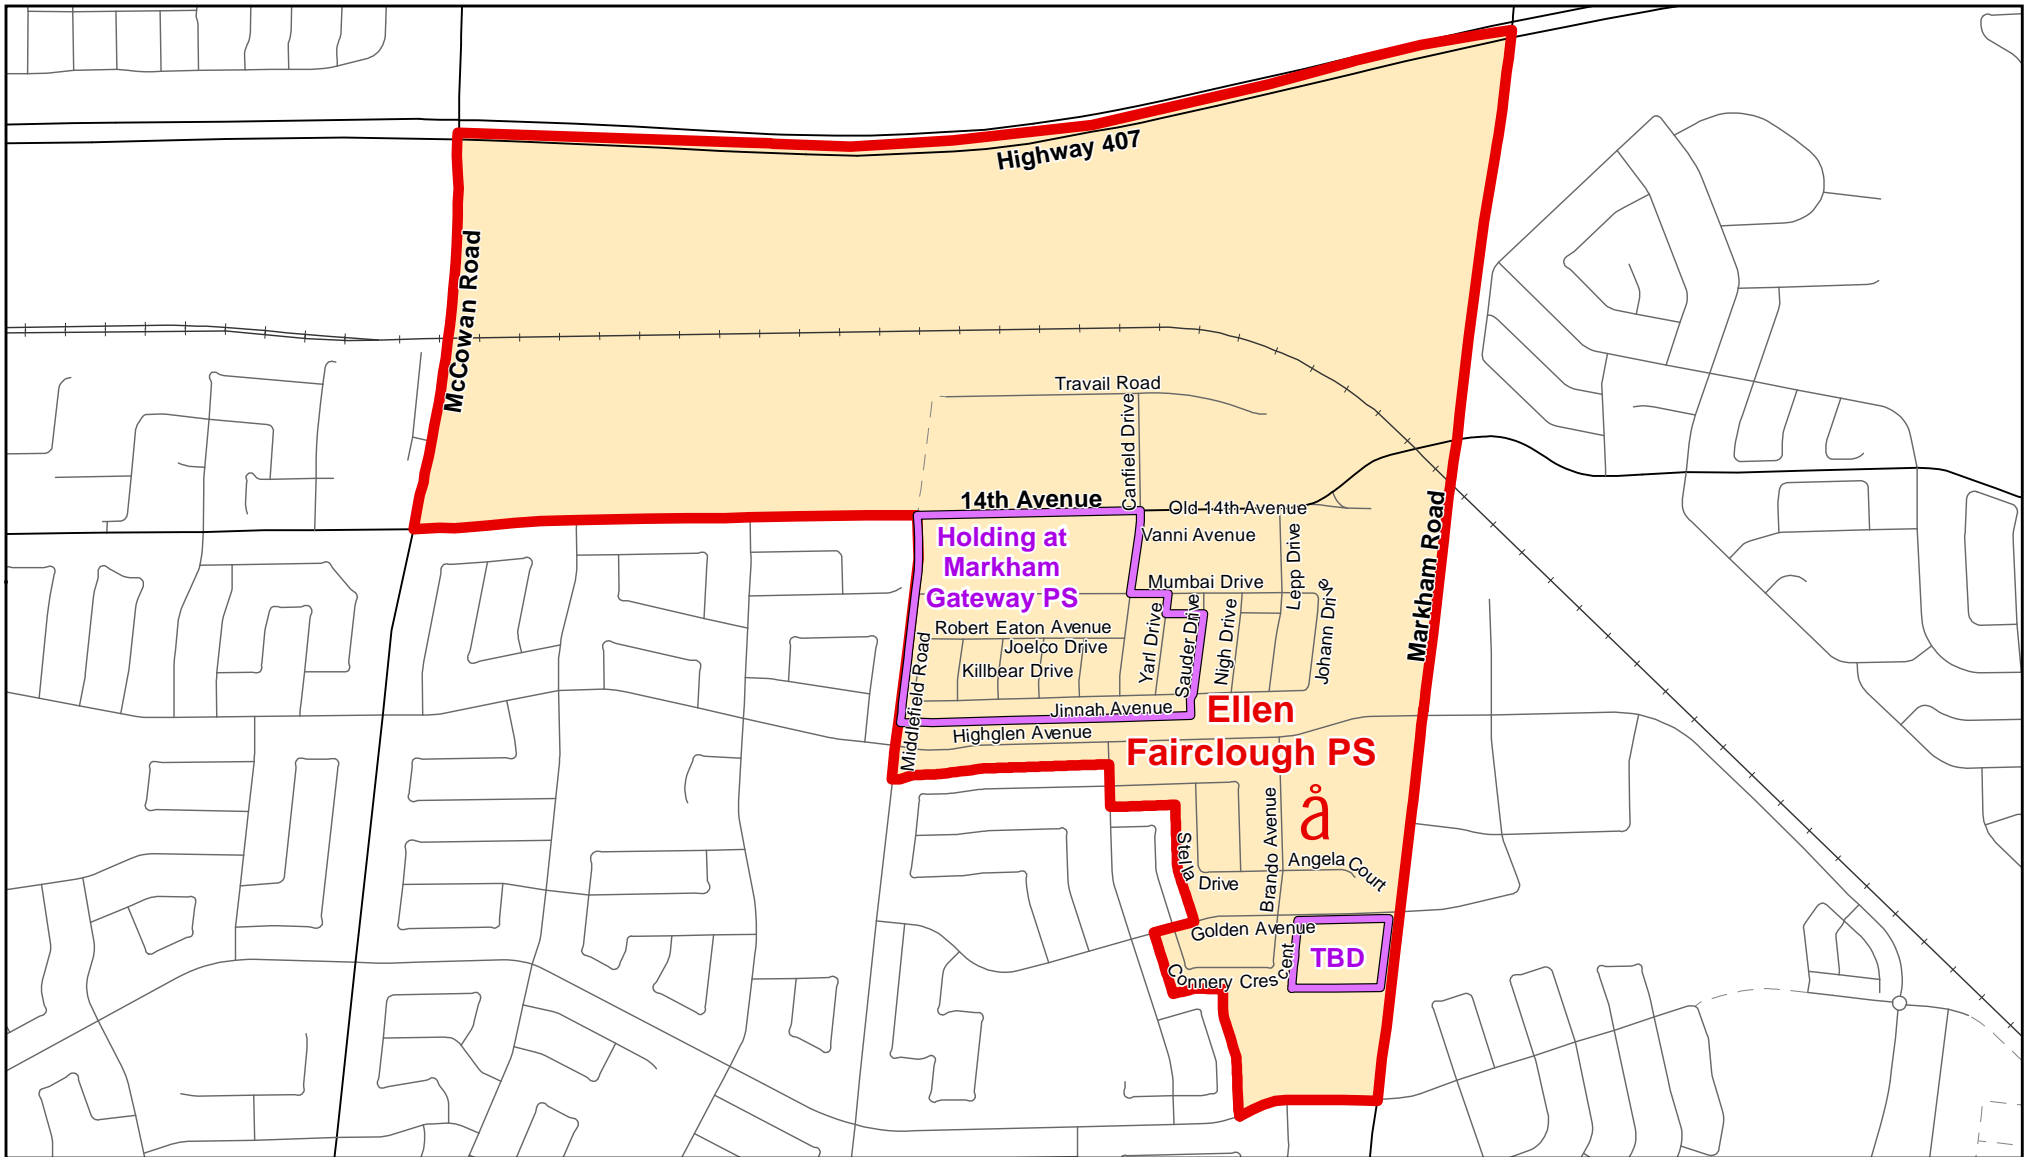

Ellen Fairclough PS (Section A - B), City of Markham

Legend

 Elementary School	 School Boundary	 Urban Road	
 Secondary School	 Holding Area	 Regional Road	
	 Railway	 Proposed Road	

Notes

A portion of Ellen Fairclough PS Section A will be held at Markham Gateway PS. Students in the Ellen Fairclough PS Section B boundary will be held at Cedarwood PS and Parkland PS.

Boundary Approved: November 2008

Map Updated: January 2022

Ellen Fairclough PS (Section A), City of Markham

Legend		
	Elementary School	
	Secondary School	
		
		
		
		

Notes

A portion of Ellen Fairclough PS Section A will be held at Markham Gateway PS.

Boundary Approved: November 2008

Map Updated: January 2022

Ellen Fairclough PS (Section B), City of Markham

Legend

- | | | | | | |
|--|-------------------|---|-----------------|---|---------------|
|  | Elementary School |  | School Boundary |  | Urban Road |
|  | Secondary School |  | Holding Area |  | Regional Road |
| | |  | Railway |  | Proposed Road |

Notes

Ellen Fairclough PS Section B will be held at Cedarwood PS and Parkland PS.

Boundary Approved: November 2008

Map Updated: January 2022