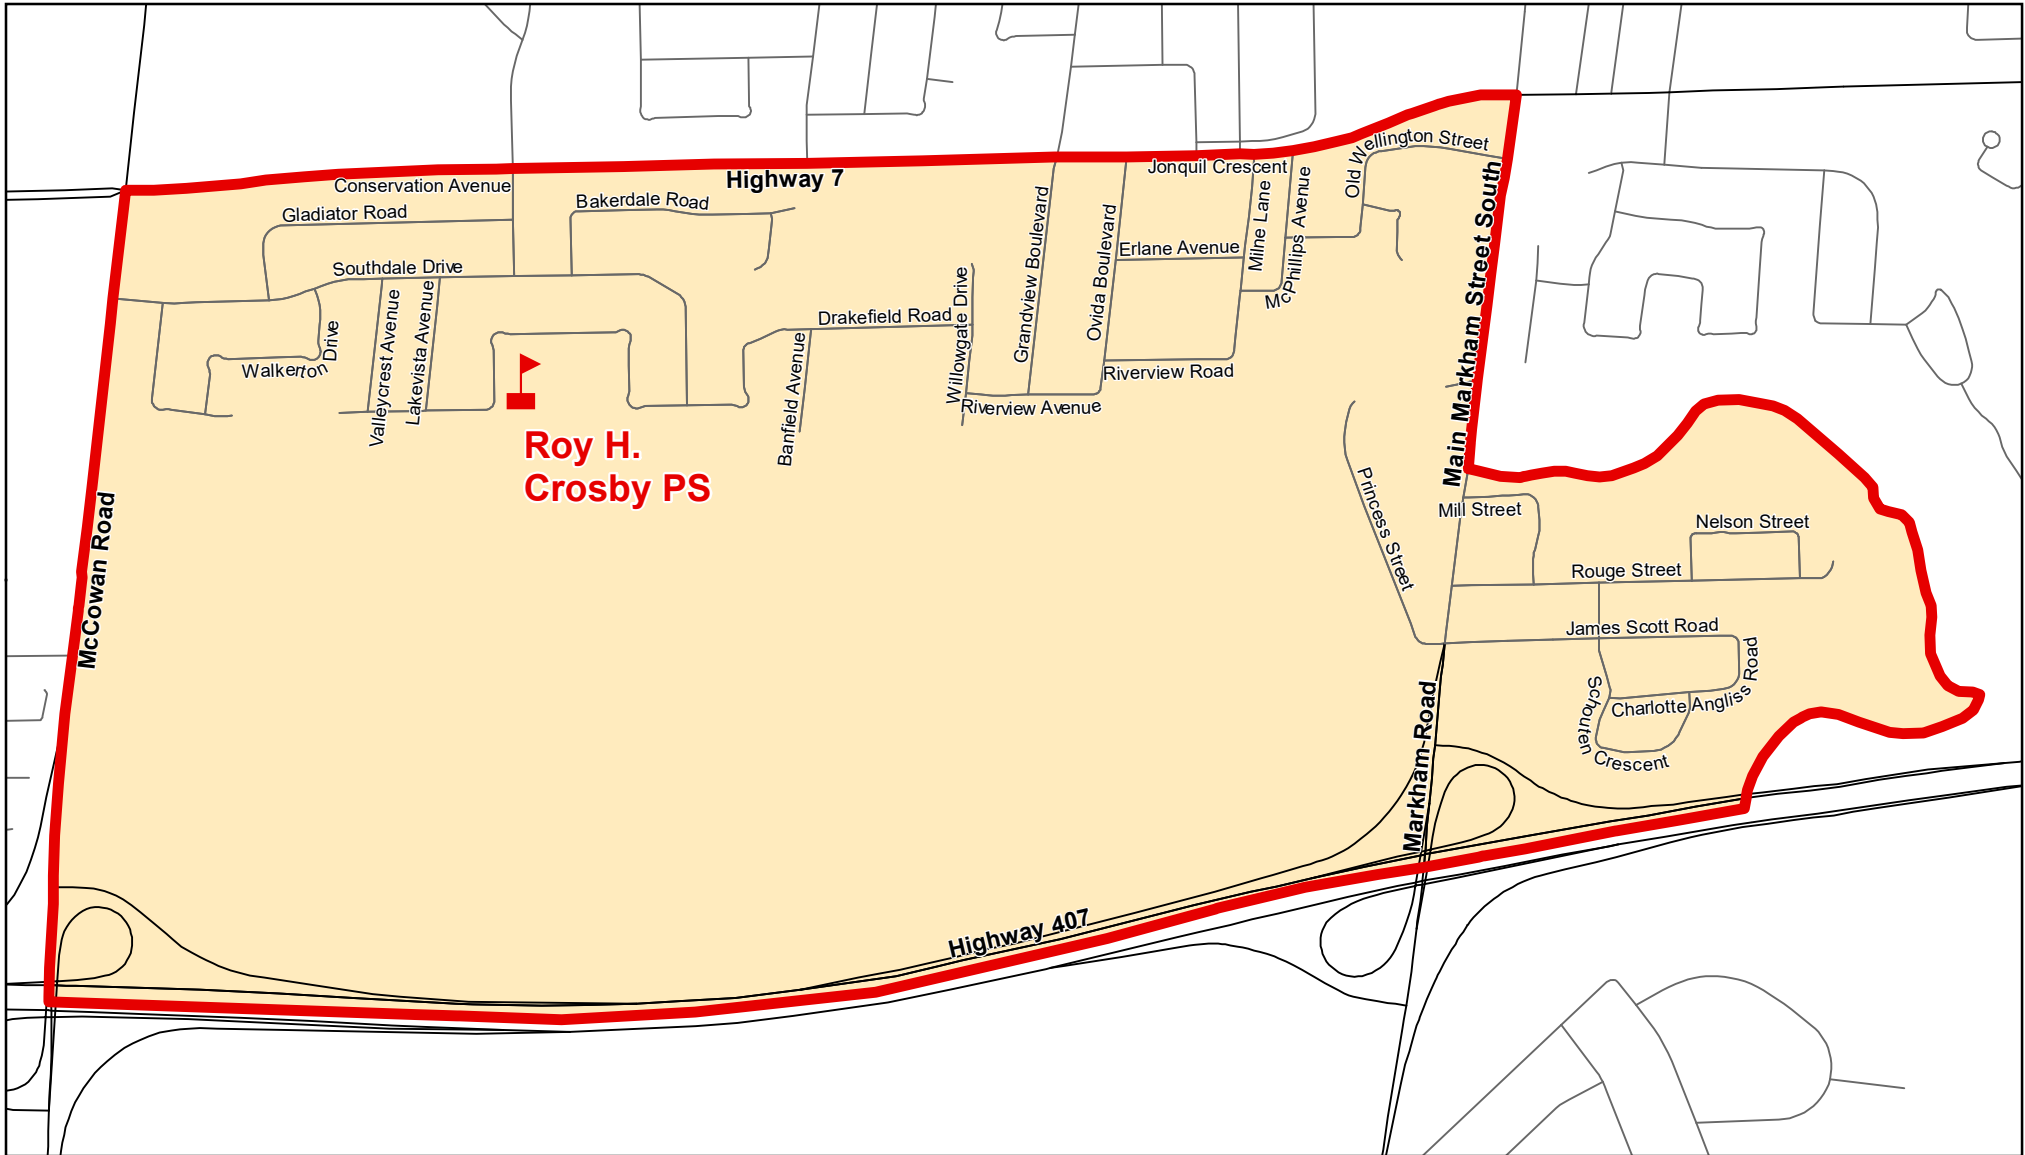

Roy H. Crosby PS, City of Markham

Legend

- | | | |
|---|---|---|
|  Elementary School |  School Boundary |  Urban Road |
|  Secondary School |  Holding Area |  Regional Road |
|  Railway |  Proposed Road | |

Notes

Students attend James Robinson PS for Grades 7 to 8.

Boundary Approved: 1997

Map Updated: August 2019