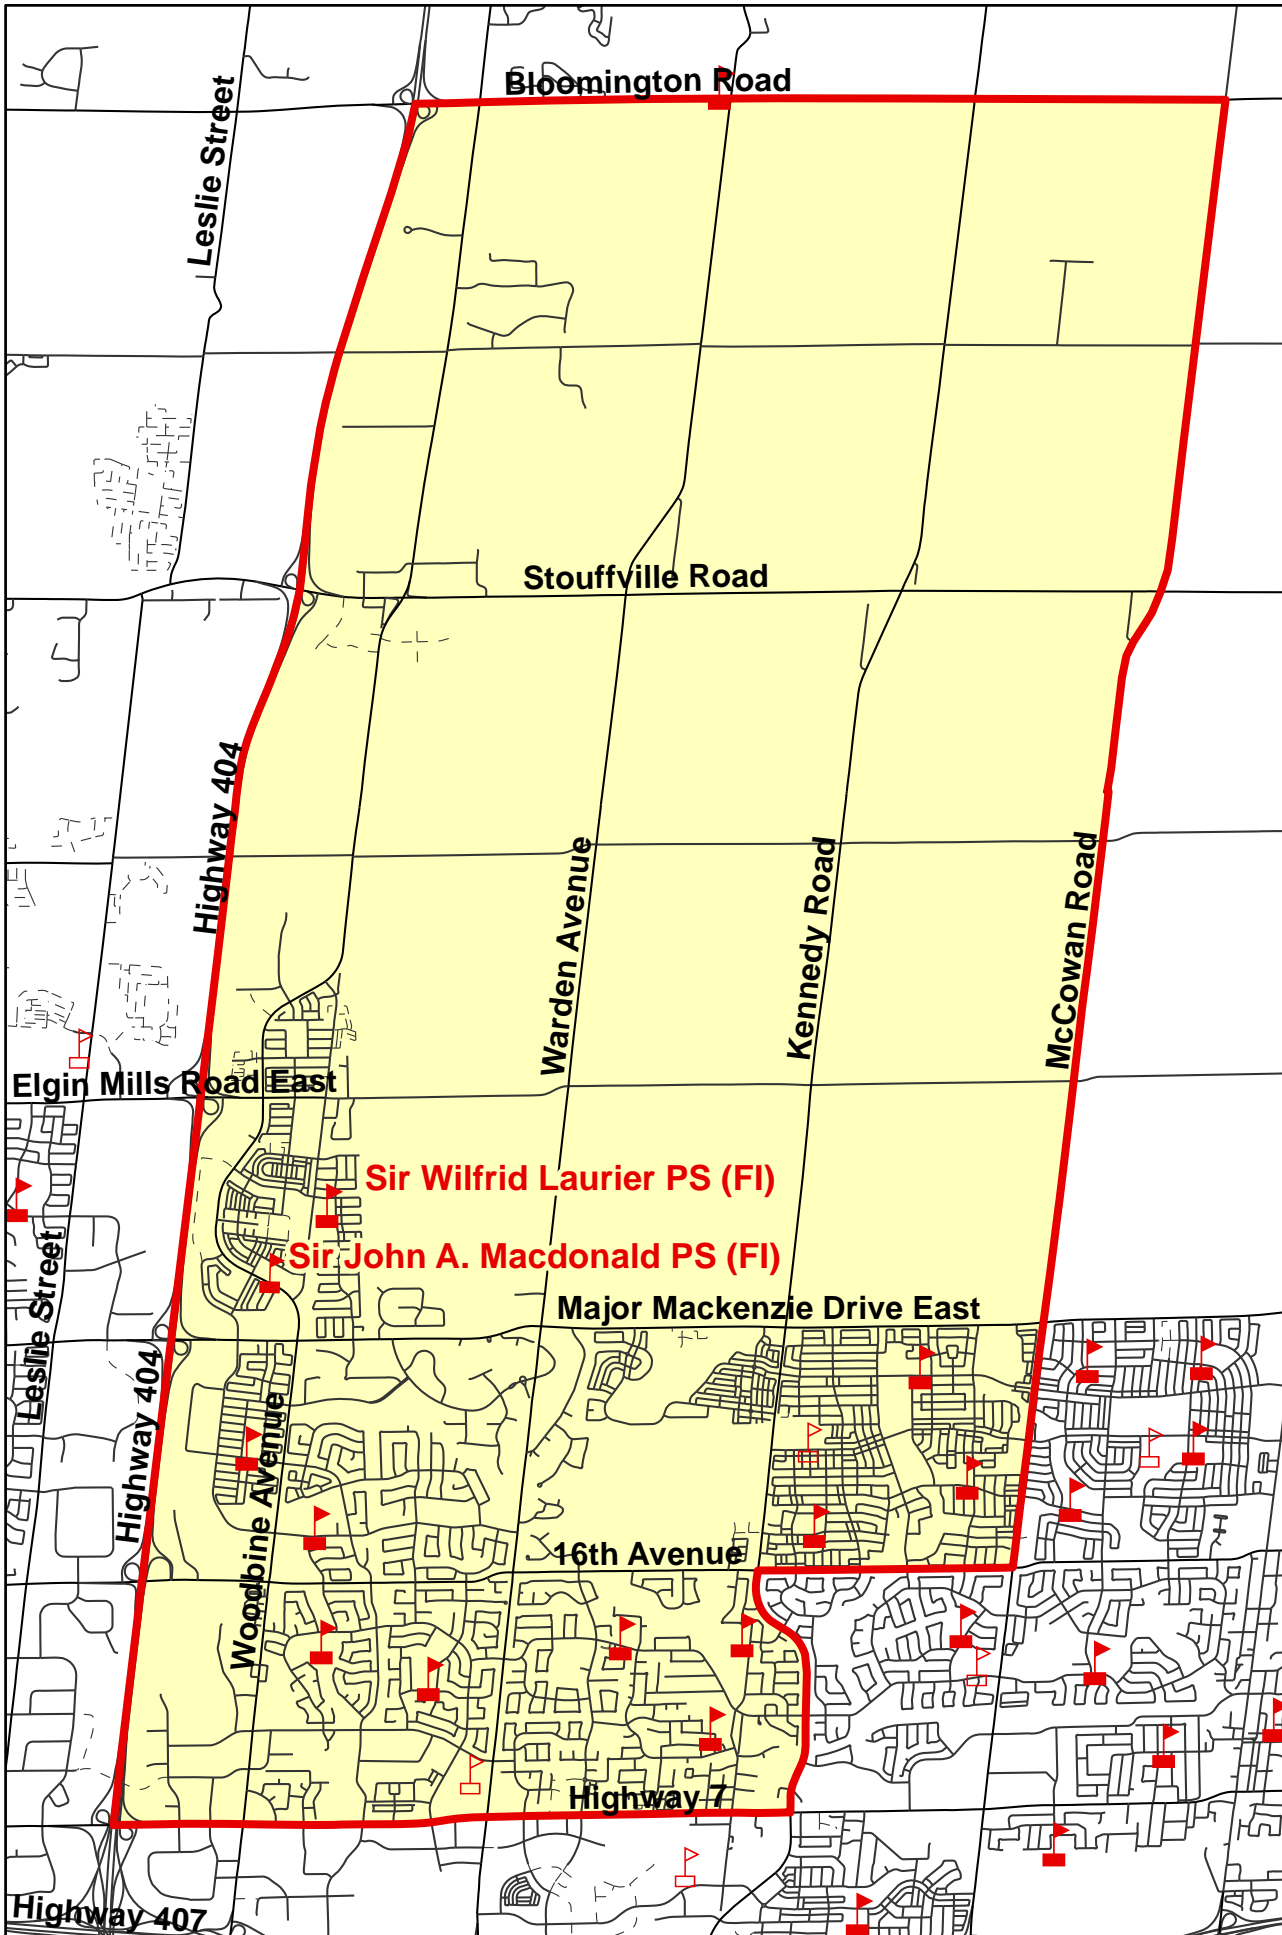

# Sir John A. Macdonald PS/Sir Wilfrid Laurier PS (French Immersion), City of Markham

**Legend**

- Elementary School
- Secondary School
- School Boundary
- Parcel
- Road
- Proposed Road
- Railway
- Creek/River
- Holding Area

**Elementary FI  
School Boundaries**

**Notes**

For students residing in the following boundaries (Gr 1 at Sir John A. Macdonald PS and Gr 2-8 at Sir Wilfrid Laurier PS):

- Ashton Meadows PS
- Beckett Farm PS
- Buttonville PS
- Castlemore PS
- Coledale PS
- Lincoln Alexander PS
- Parkview PS
- Sir John A. Macdonald PS
- Stonebridge PS
- Unionville PS (West of Kennedy)
- William Berczy PS
- Whitchurch Highlands PS (South of Bloomington Rd)

Boundary Approved:  
March 2016  
Map Updated:  
April 2016