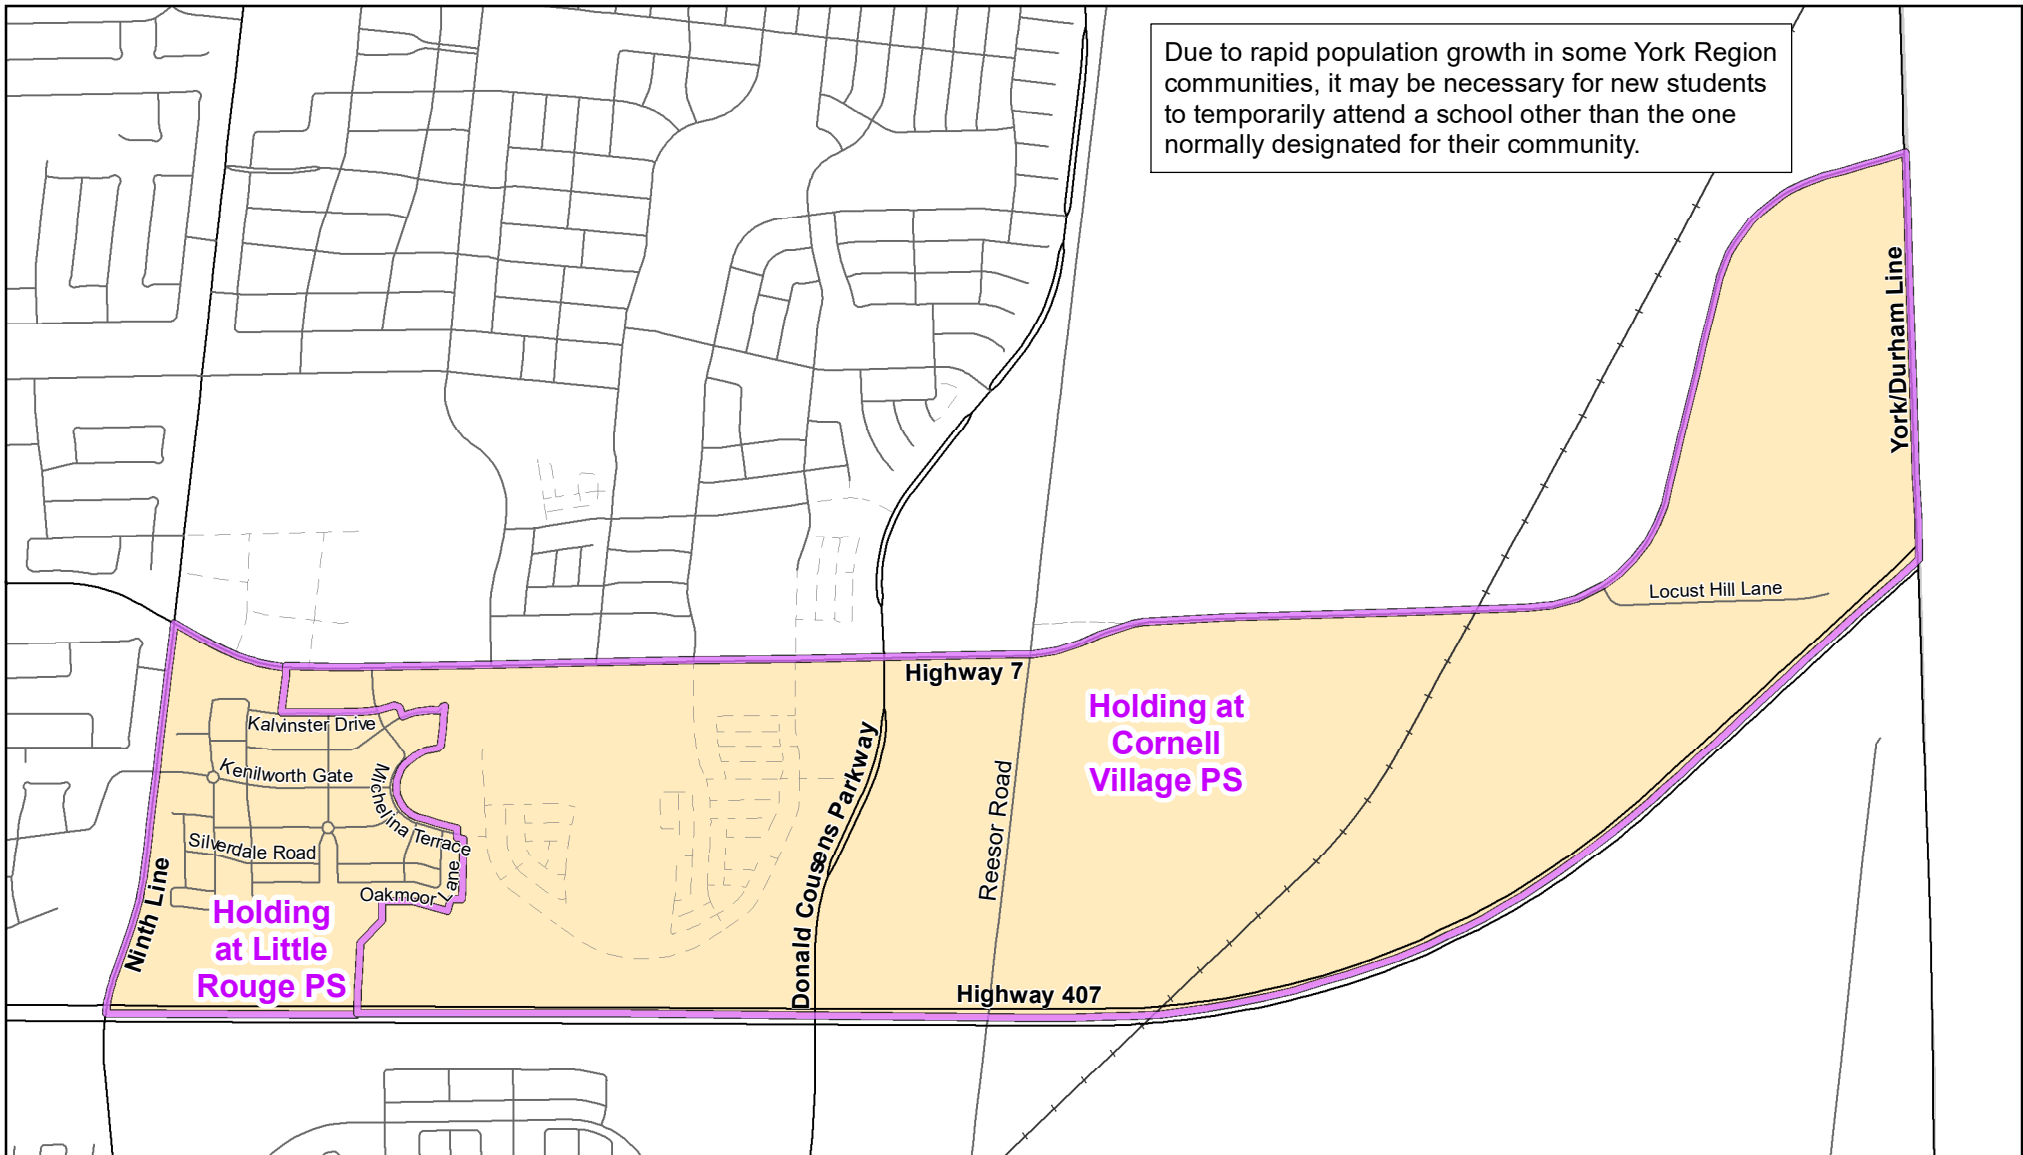

Unnamed Cornell #5 ES, City of Markham

Due to rapid population growth in some York Region communities, it may be necessary for new students to temporarily attend a school other than the one normally designated for their community.

Legend

Elementary School	School Boundary	Urban Road
Secondary School	Holding Area	Regional Road
	Railway	Proposed Road

Notes

Students living in the Unnamed Cornell #5 ES boundary have been designated to hold at Cornell Village PS and Little Rouge PS, Please see map for details.

Boundary Approved: March 2014

Map Updated: August 2019