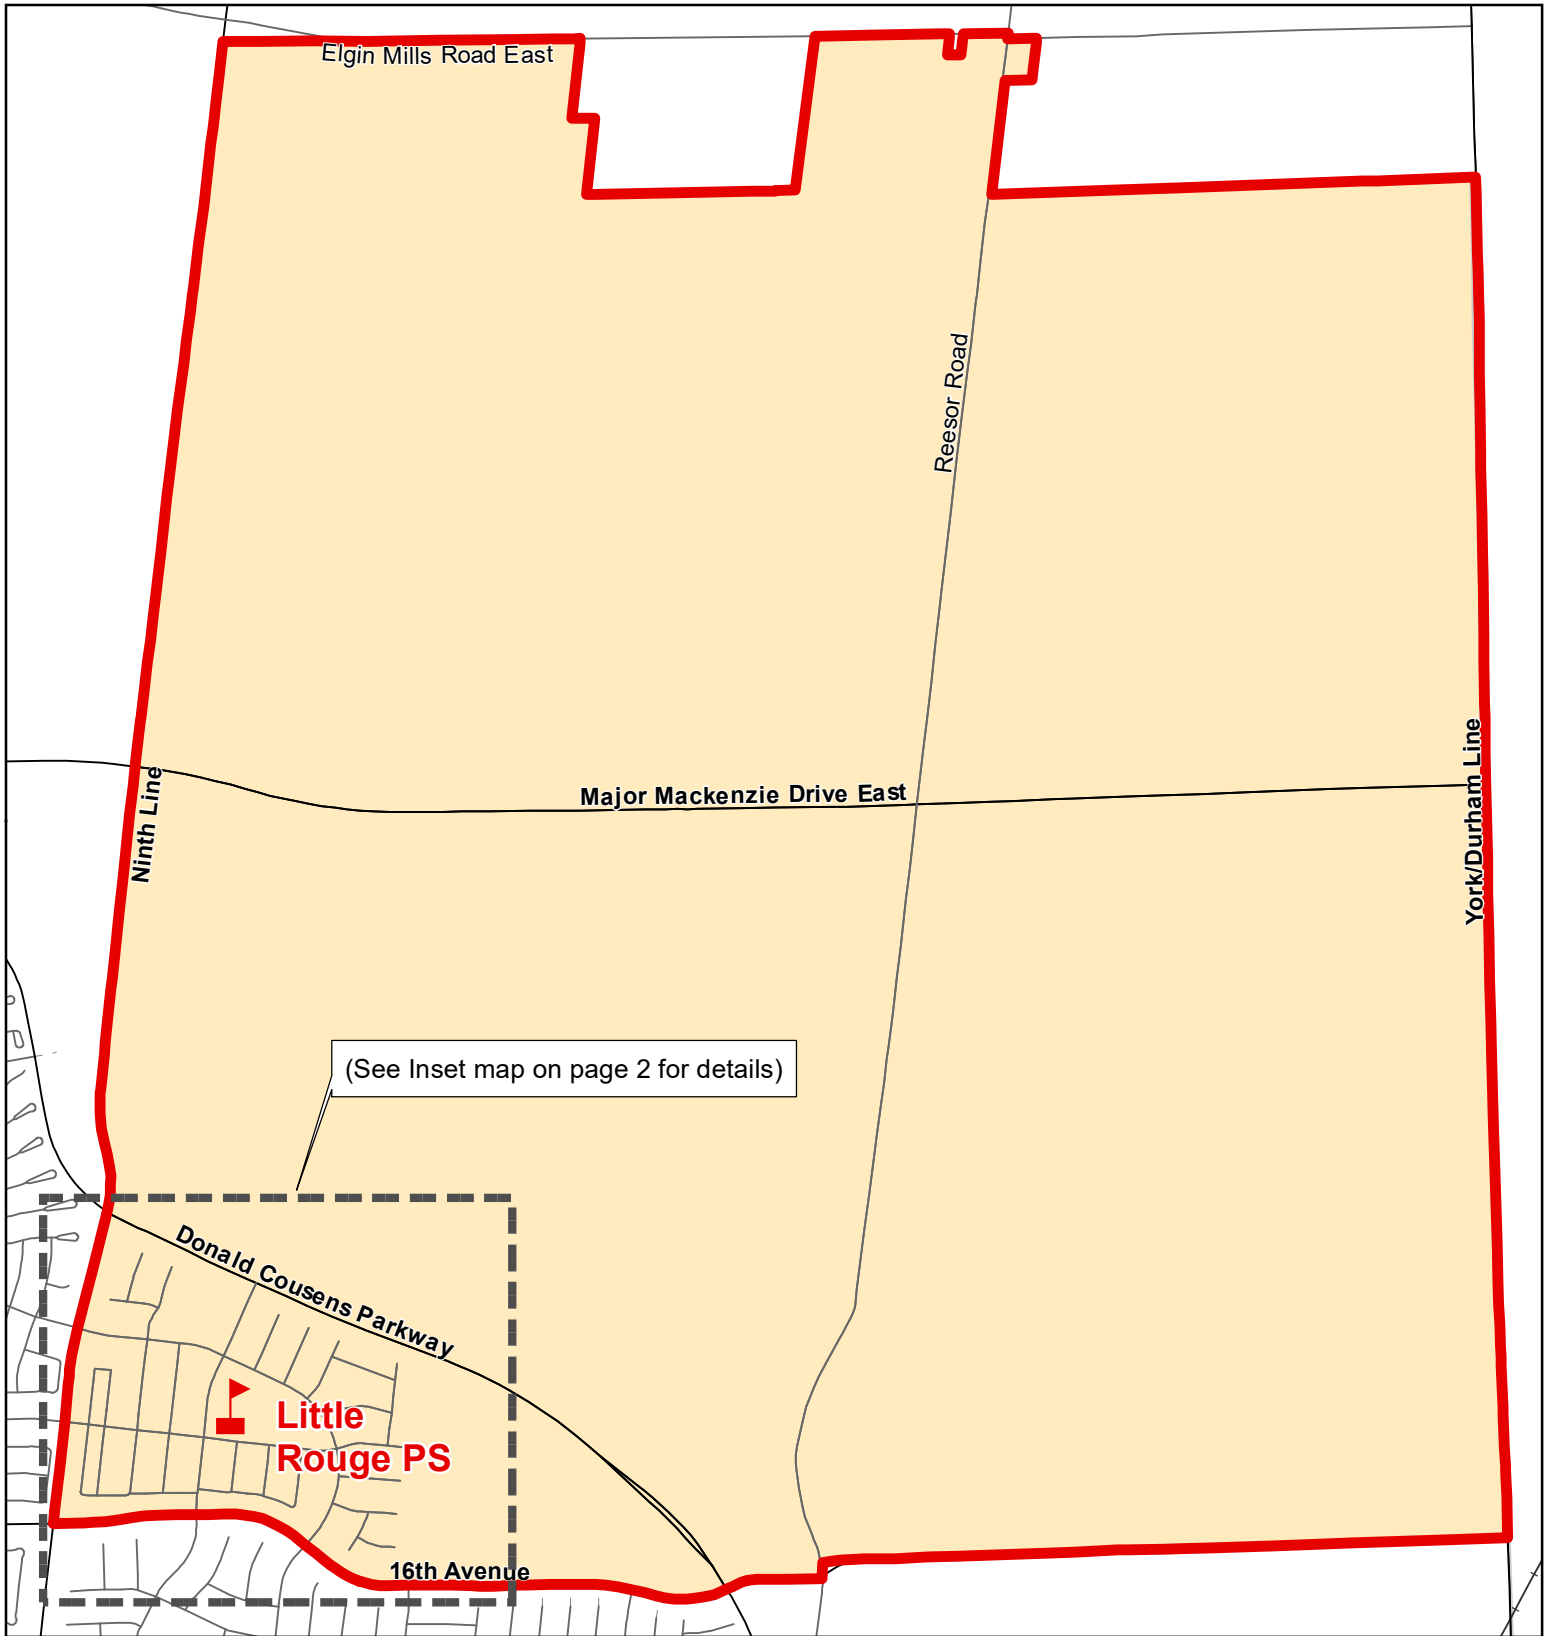

Little Rouge PS, City of Markham

Legend

Elementary School	School Boundary	Urban Road
Secondary School	Holding Area	Regional Road
Railway	Proposed Road	

Notes

A portion of the Unnamed Cornell South #5 ES boundary will be held at Little Rouge PS.

Boundary Approved: 2007

Map Updated: August 2019