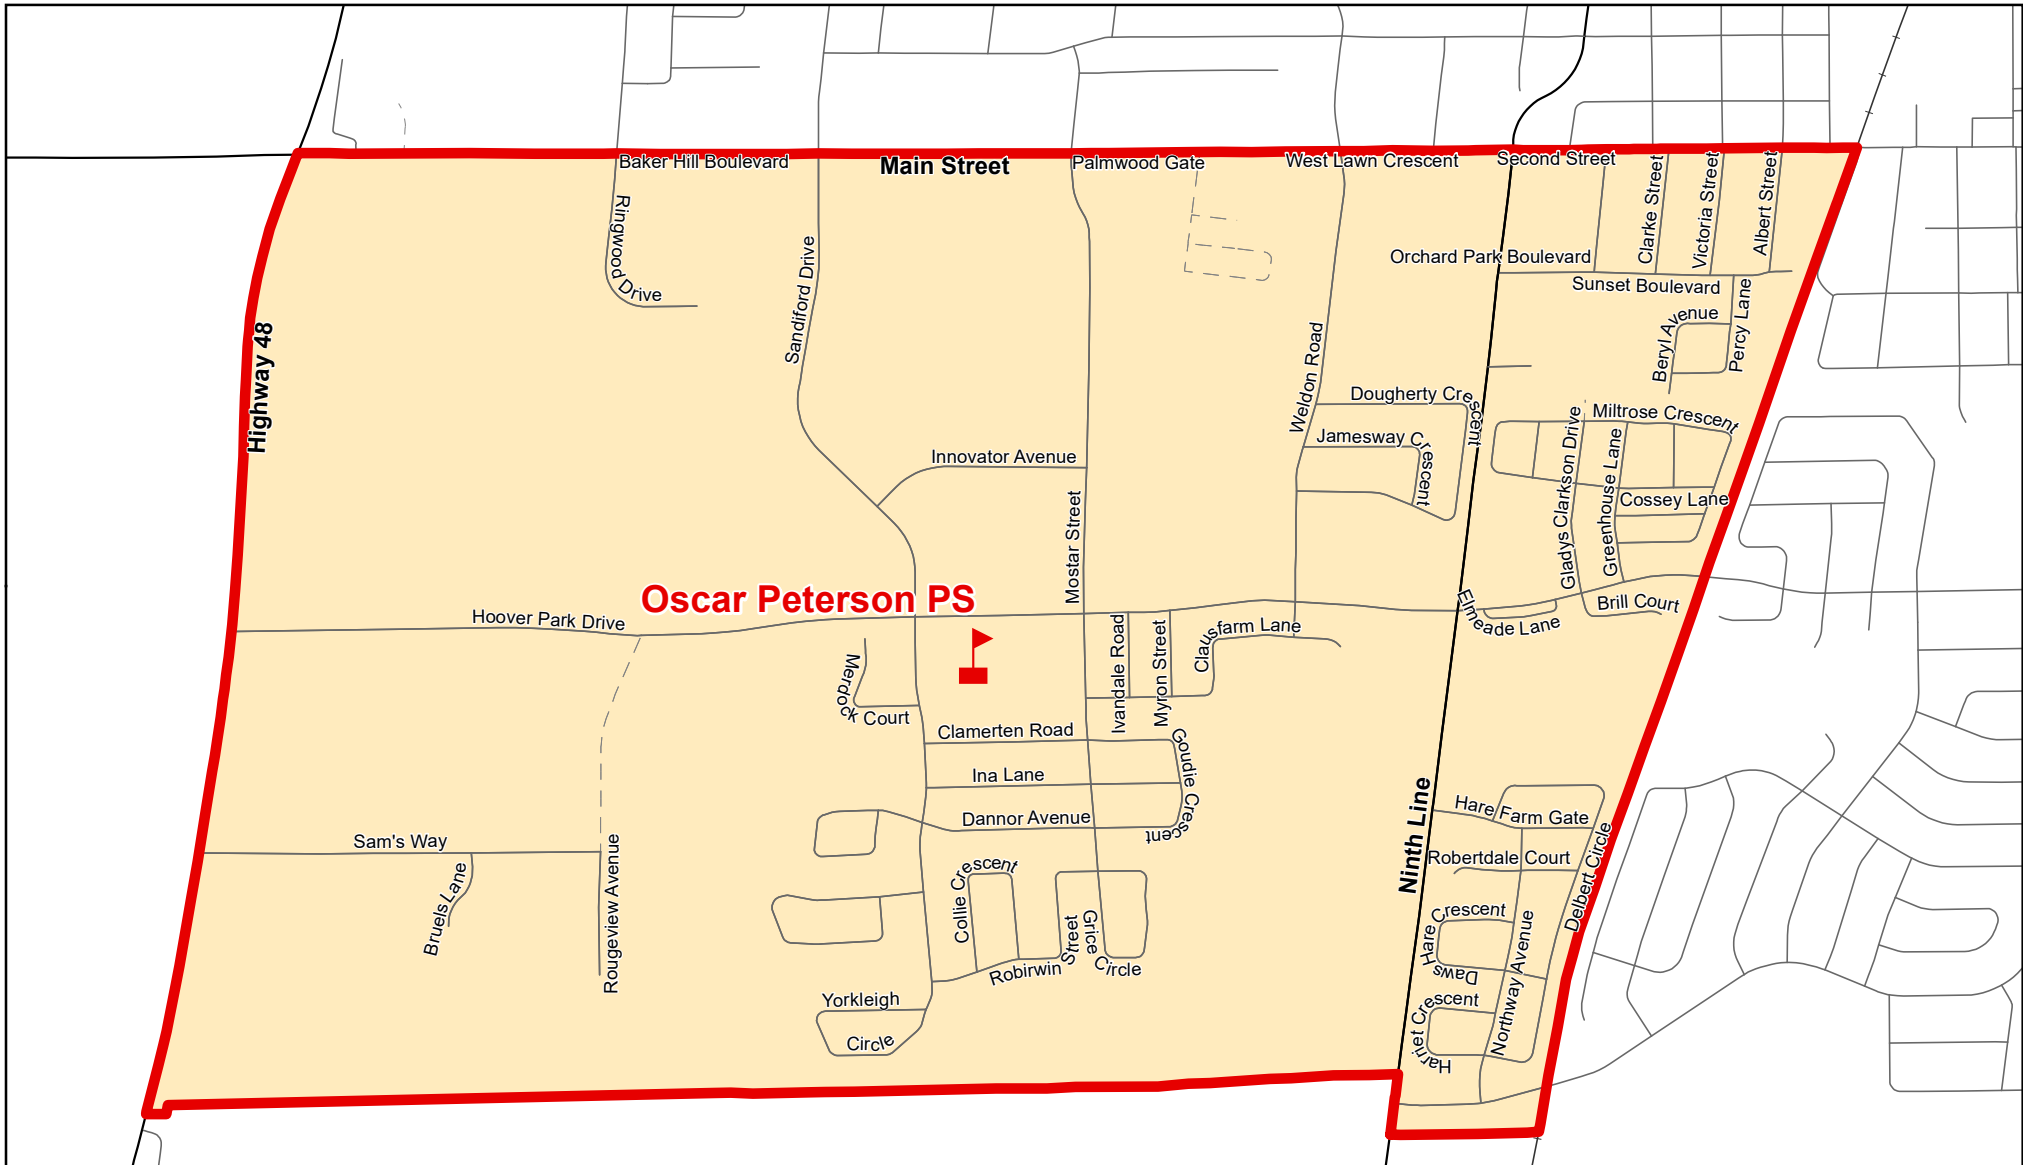

Oscar Peterson PS, Town of Whitchurch-Stouffville

Legend

- | | | | | | |
|---|-------------------|---|-----------------|---|---------------|
|  | Elementary School |  | School Boundary |  | Urban Road |
|  | Secondary School |  | Holding Area |  | Regional Road |
|  | Railway |  | Proposed Road | | |

Notes

A portion of new development in the Glad Park PS boundary will be held at Oscar Peterson PS.

Boundary Approved: November 2006

Map Updated: August 2019

Holding Area at Oscar Peterson PS, Town of Whitchurch-Stouffville

Legend

- | | | | |
|---|---|---|---|
|  Elementary School |  School Boundary |  Urban Road |  |
|  Secondary School |  Holding Area |  Regional Road | |
|  Railway |  Proposed Road | | |

Notes

New Development areas noted above will be held at Oscar Peterson PS.

Map Updated: August 2019