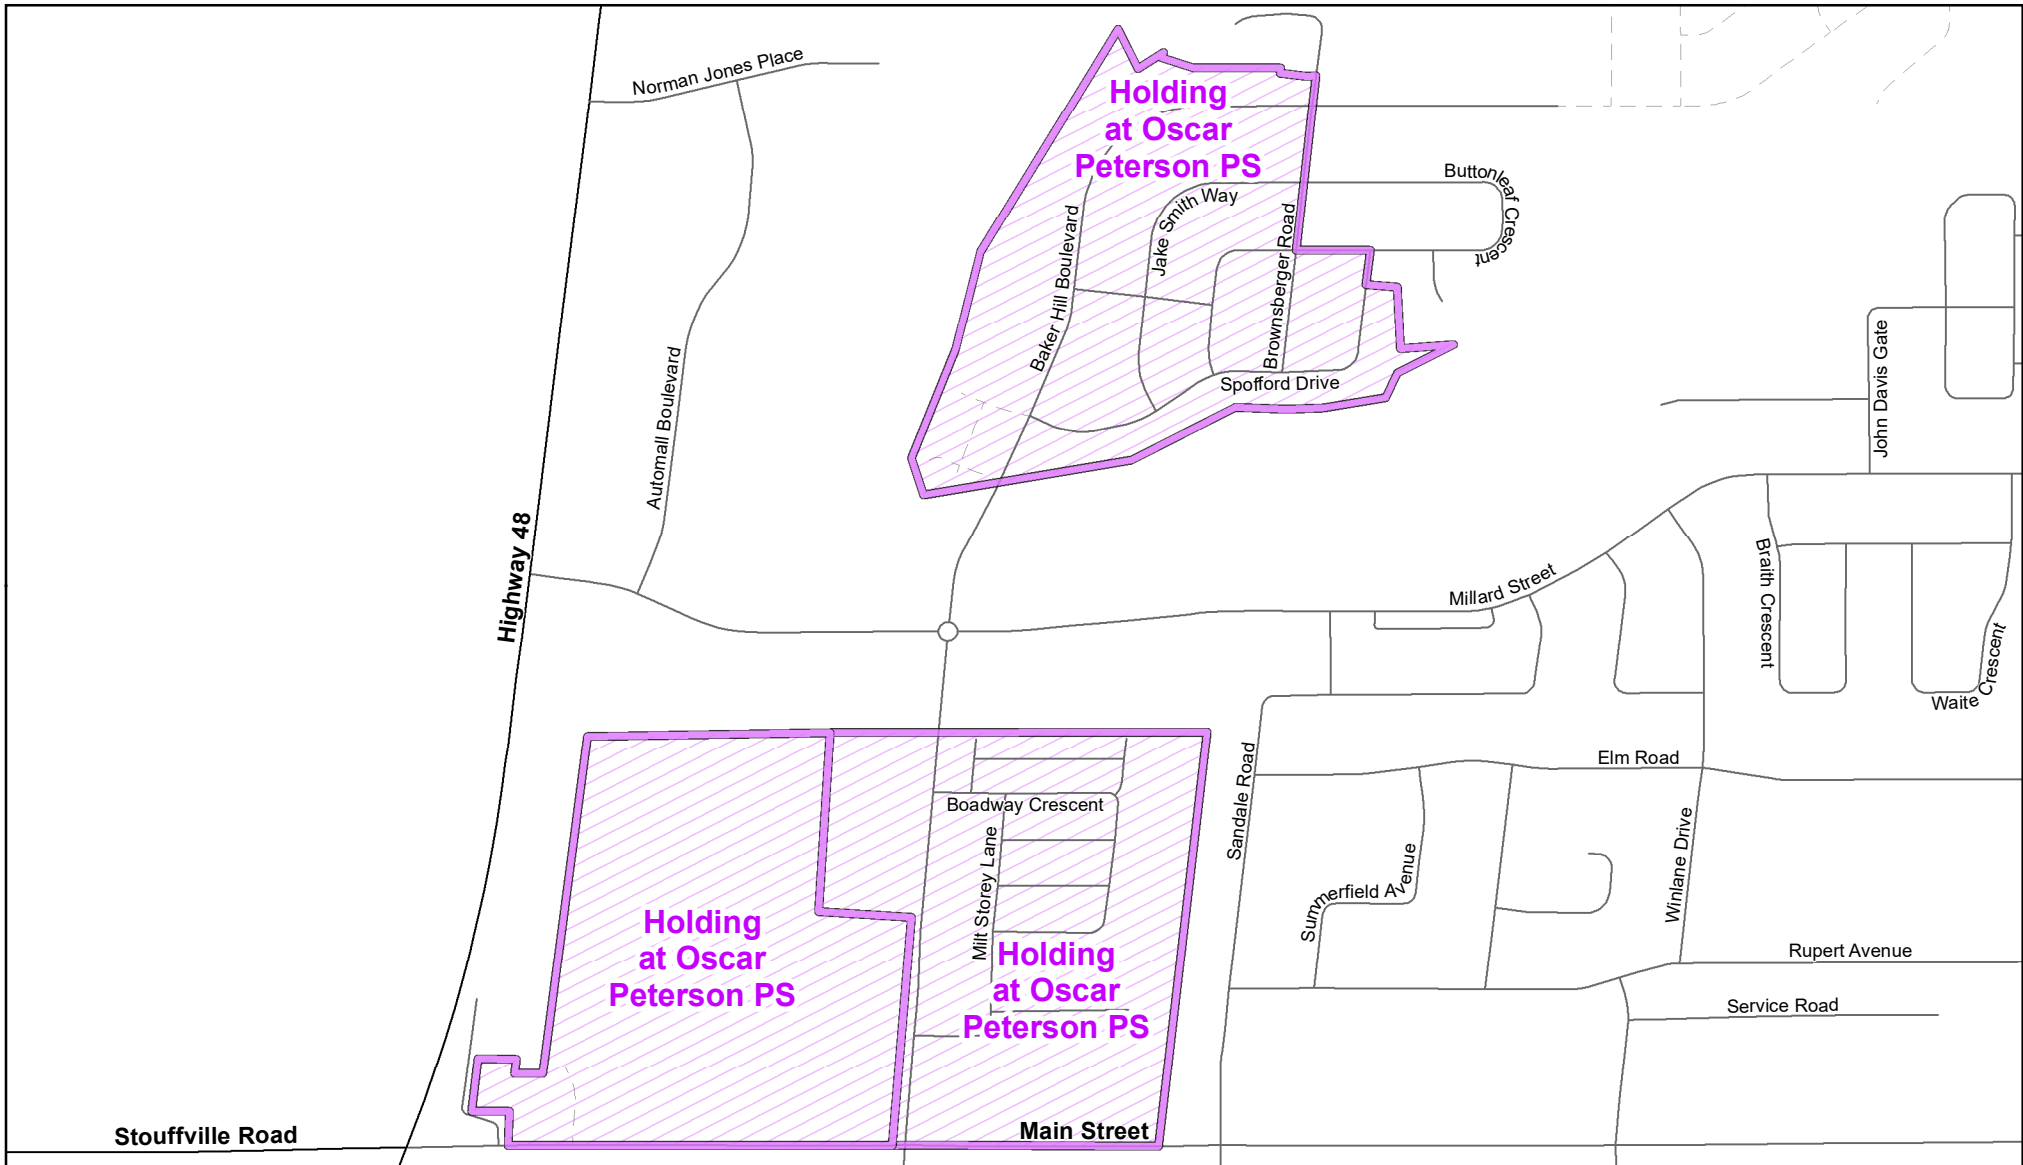

Oscar Peterson PS, Town of Whitchurch-Stouffville

Legend

- | | | | | | |
|---|-------------------|---|-----------------|---|---------------|
|  | Elementary School |  | School Boundary |  | Urban Road |
|  | Secondary School |  | Holding Area |  | Regional Road |
|  | Railway |  | Proposed Road | | |

Notes

A portion of new development in the Glad Park PS boundary will be held at Oscar Peterson PS.

Boundary Approved: November 2006

Map Updated: August 2019

Holding Area at Oscar Peterson PS, Town of Whitchurch-Stouffville

Legend

- | | | | |
|---|---|---|---|
|  Elementary School |  School Boundary |  Urban Road |  |
|  Secondary School |  Holding Area |  Regional Road | |
|  Railway |  Proposed Road | | |

Notes

New Development areas noted above will be held at Oscar Peterson PS.

Map Updated: August 2019