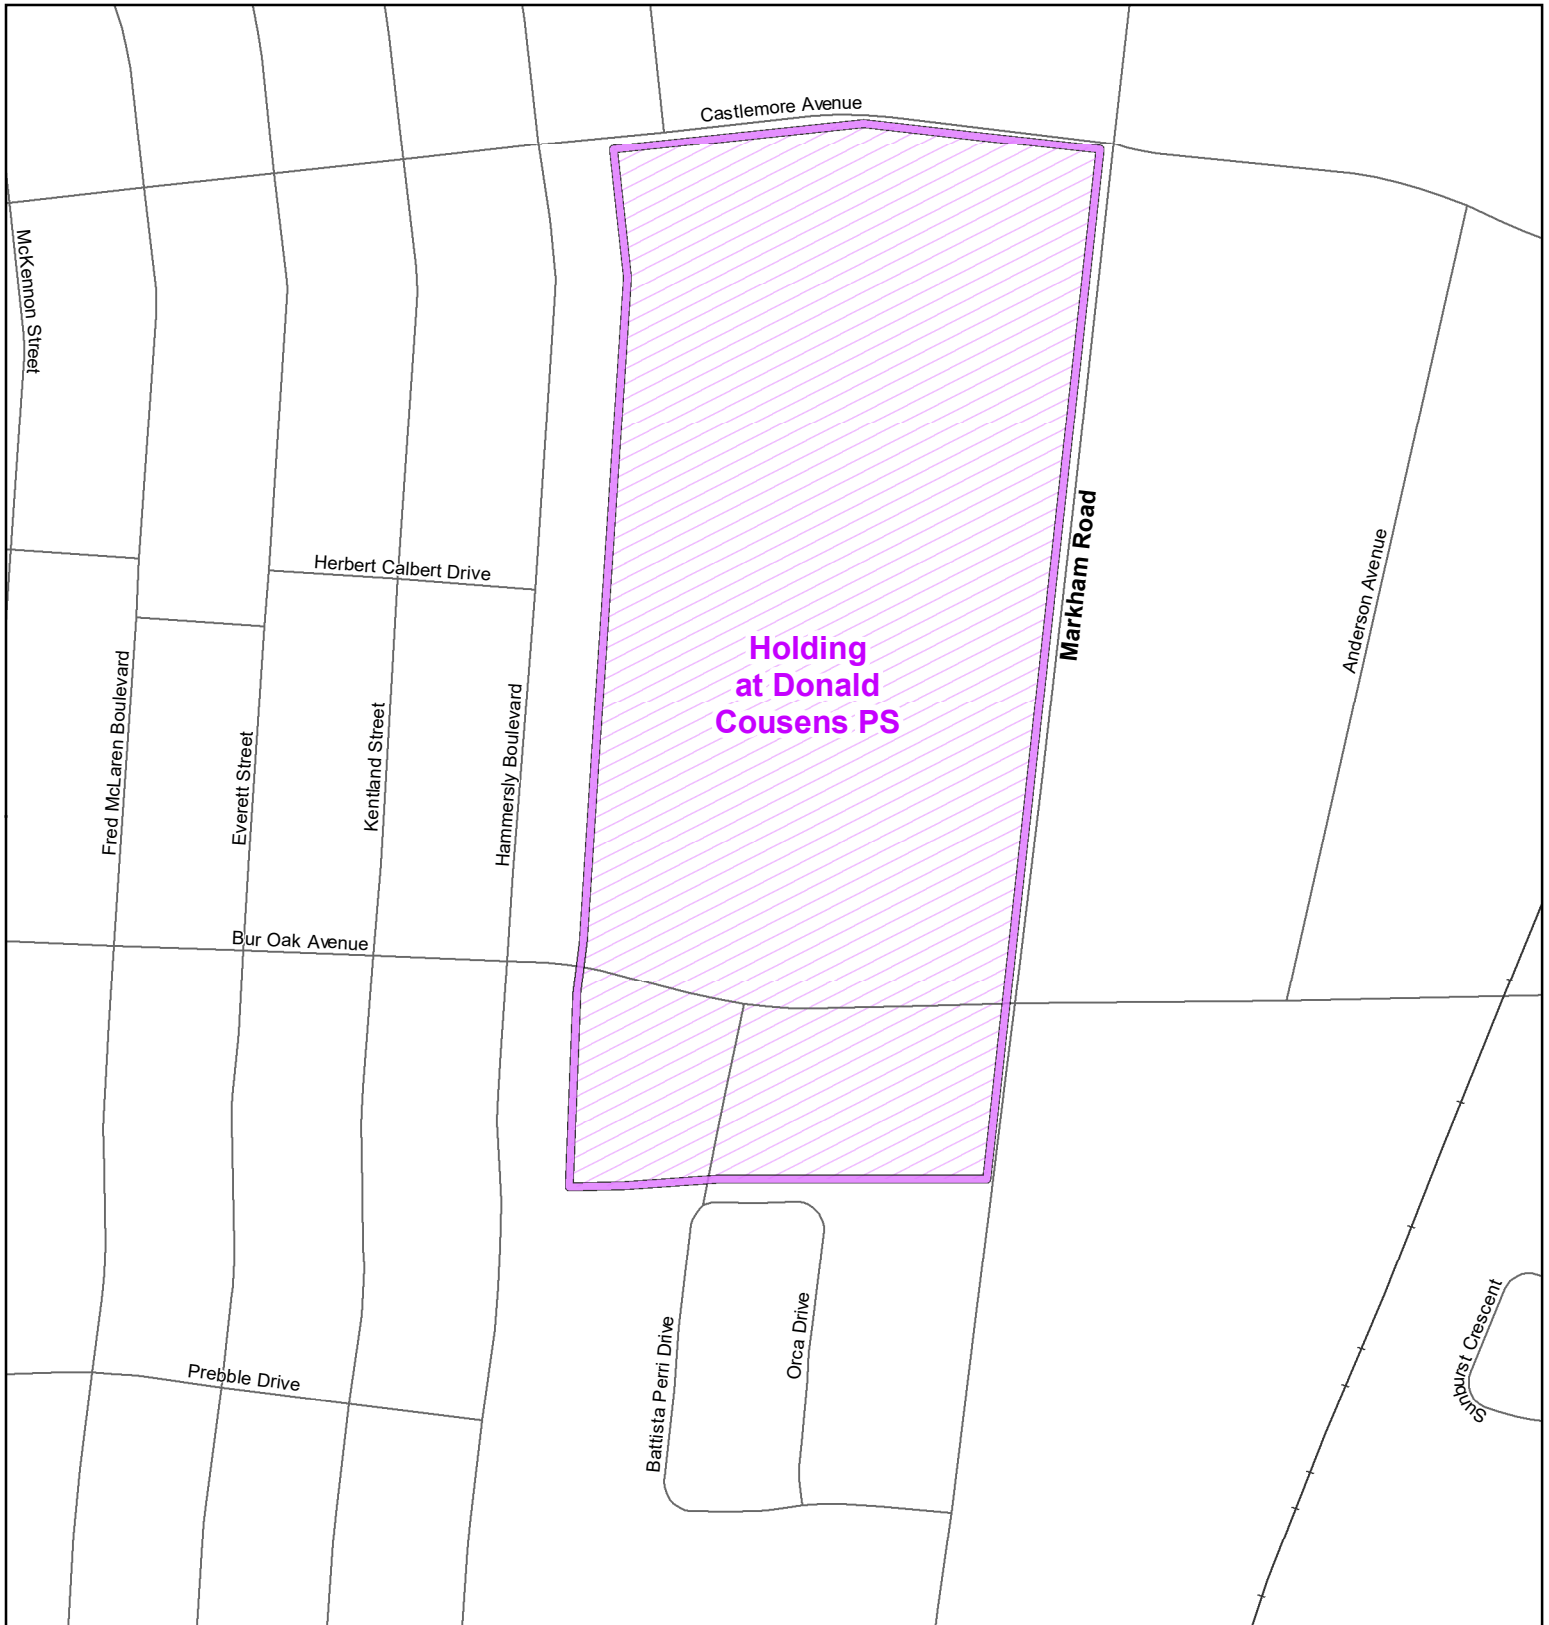

Donald Cousens PS, City of Markham

Legend

- | | | |
|---|---|---|
|  Elementary School |  School Boundary |  Urban Road |
|  Secondary School |  Holding Area |  Regional Road |
|  Railway |  Proposed Road | |

Notes

A portion of the Wismer PS boundary will be held at Donald Cousens PS.

Boundary Approved: March 2016

Map Updated: August 2019

Holding Area at Donald Cousens PS, City of Markham

Legend

- | | | | | | |
|---|-------------------|---|-----------------|---|---------------|
|  | Elementary School |  | School Boundary |  | Urban Road |
|  | Secondary School |  | Holding Area |  | Regional Road |
| | |  | Railway |  | Proposed Road |

Notes

The area noted above will be held at Donald Cousens PS,

Map Updated: August 2019