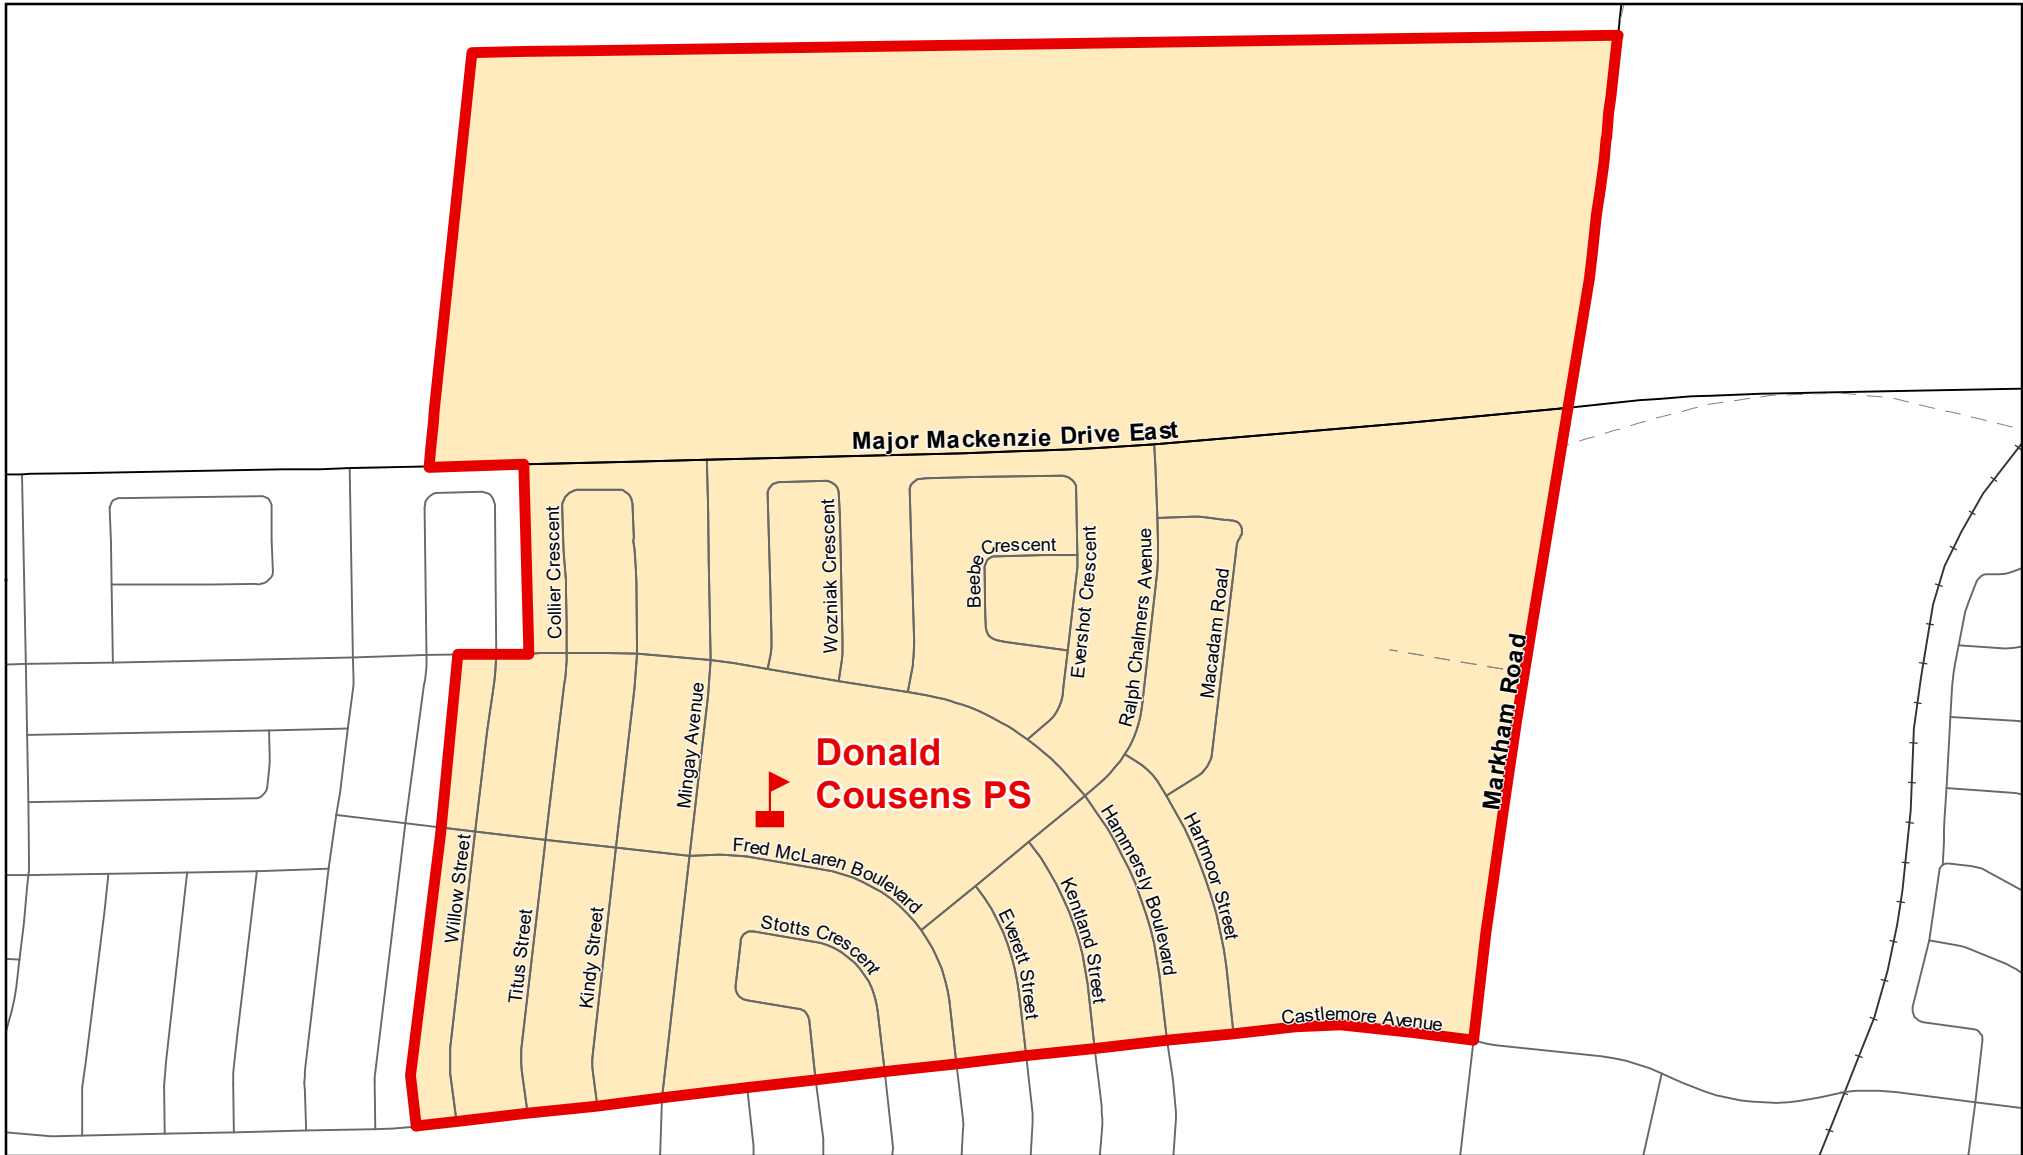

Donald Cousens PS, City of Markham

Legend

- | | | |
|---|---|---|
|  Elementary School |  School Boundary |  Urban Road |
|  Secondary School |  Holding Area |  Regional Road |
|  Railway |  Proposed Road | |

Notes

A portion of the Wismer PS boundary will be held at Donald Cousens PS.

Boundary Approved: March 2016

Map Updated: August 2019

Holding Area at Donald Cousens PS, City of Markham

Legend

- | | | | | | |
|---|-------------------|---|-----------------|---|---------------|
|  | Elementary School |  | School Boundary |  | Urban Road |
|  | Secondary School |  | Holding Area |  | Regional Road |
| | |  | Railway |  | Proposed Road |

Notes

The area noted above will be held at Donald Cousens PS,

Map Updated: August 2019