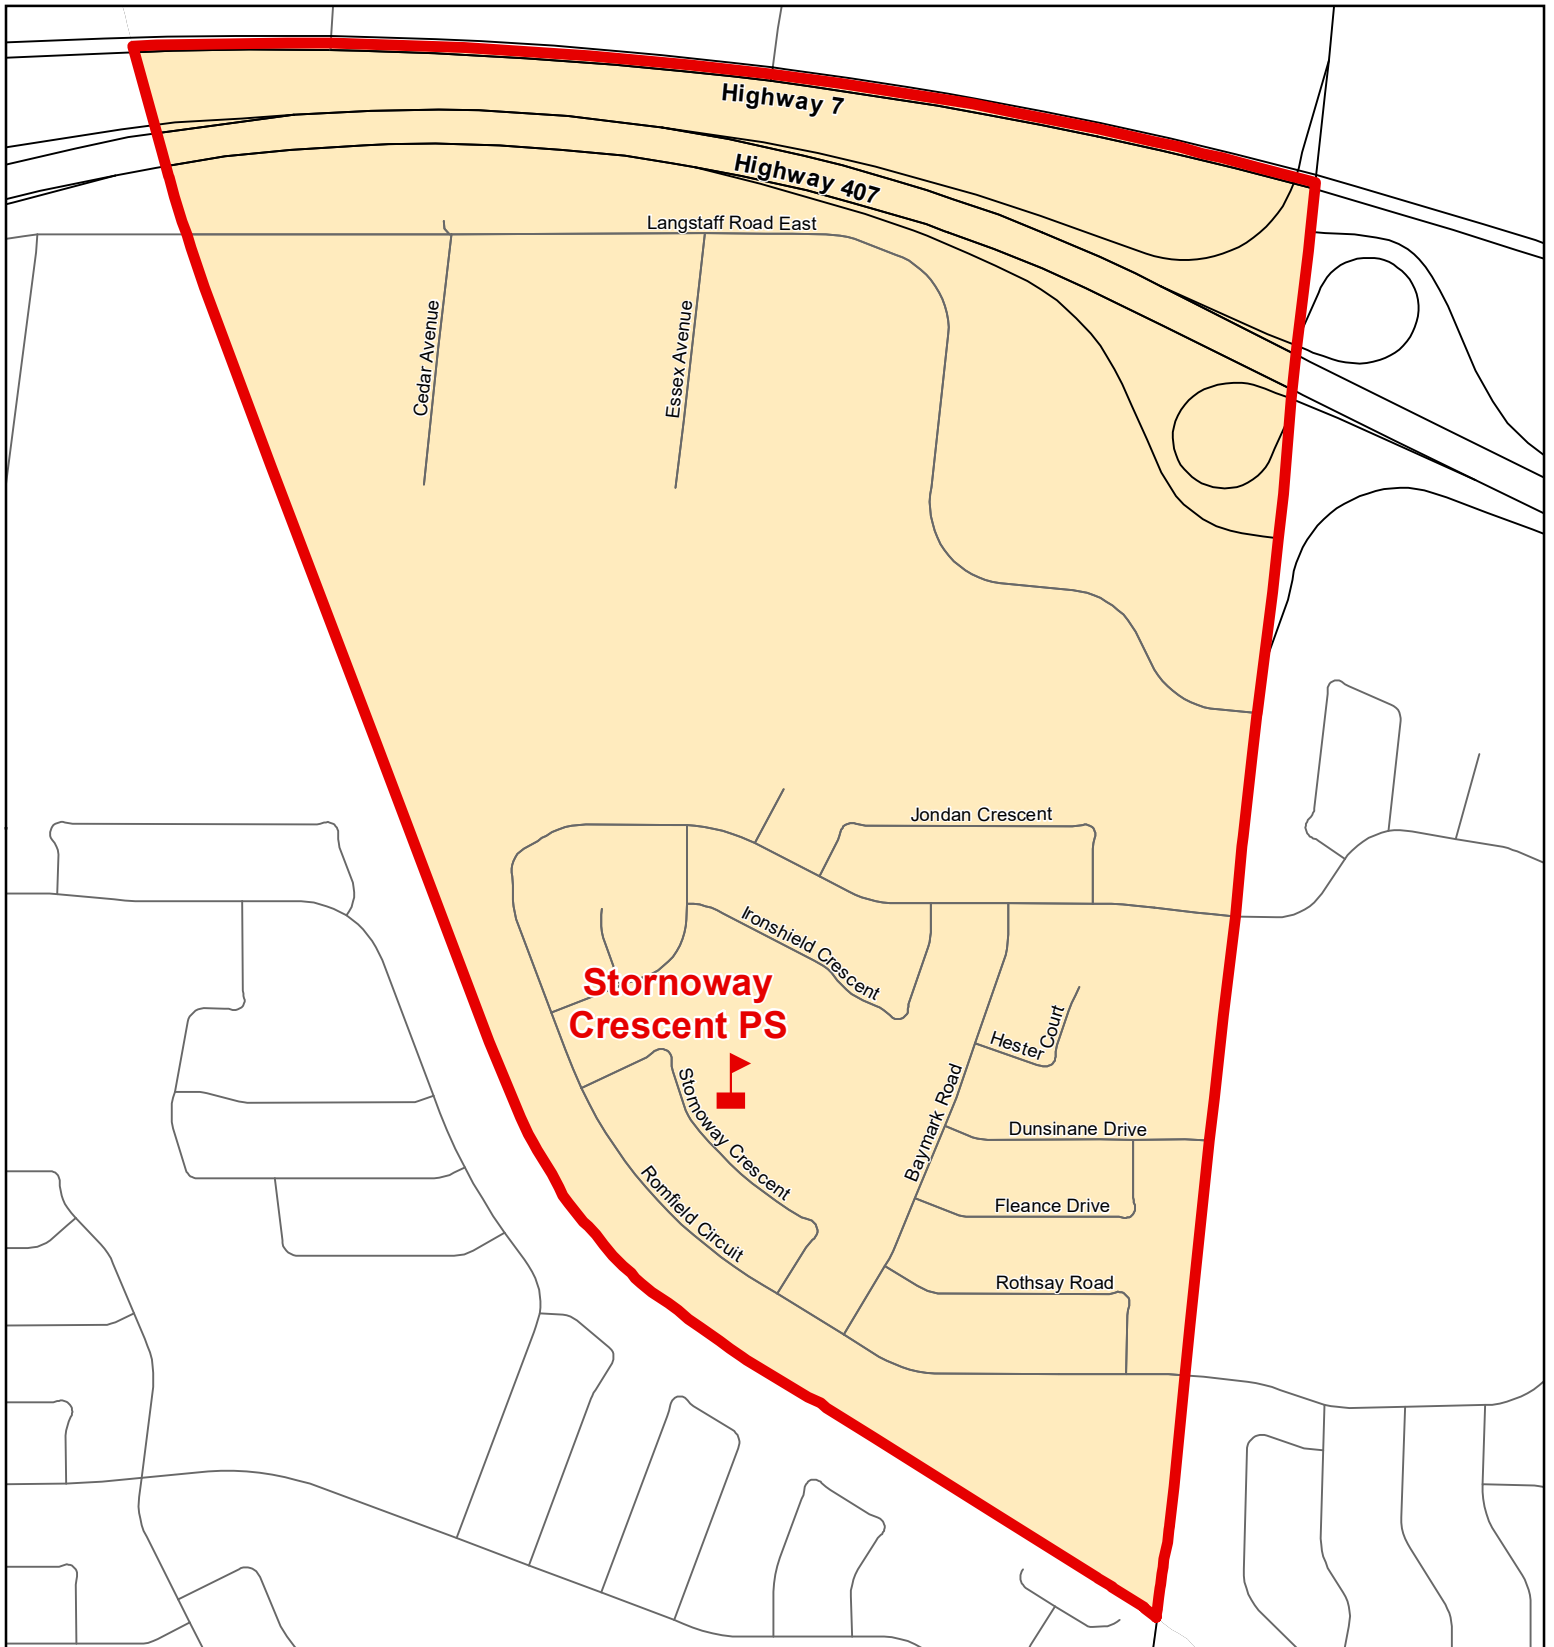

Stornoway Crescent PS (Section A - B), City of Markham

Legend

- | | | |
|---|---|---|
|  Elementary School |  School Boundary |  Urban Road |
|  Secondary School |  Holding Area |  Regional Road |
|  Railway |  Proposed Road | |

Notes

Students attend Willowbrook PS for Grades 7 to 8.

Boundary Approved: May 2007

Map Updated: August 2019

Stornoway Crescent PS (Section A), City of Markham

Legend

- | | | | | | |
|---|---|---|-----------------|---|---------------|
|  | Elementary School |  | School Boundary |  | Urban Road |
|  | Secondary School |  | Holding Area |  | Regional Road |
| |  | Railway | |  | Proposed Road |

Notes

Boundary Approved: May 2007

Map Updated: August 2019

Stornoway Crescent PS (Section B), City of Markham

Legend

- | | | |
|---|---|---|
|  Elementary School |  School Boundary |  Urban Road |
|  Secondary School |  Holding Area |  Regional Road |
| |  Railway |  Proposed Road |

Notes

Boundary Approved: May 2007

Map Updated: August 2019