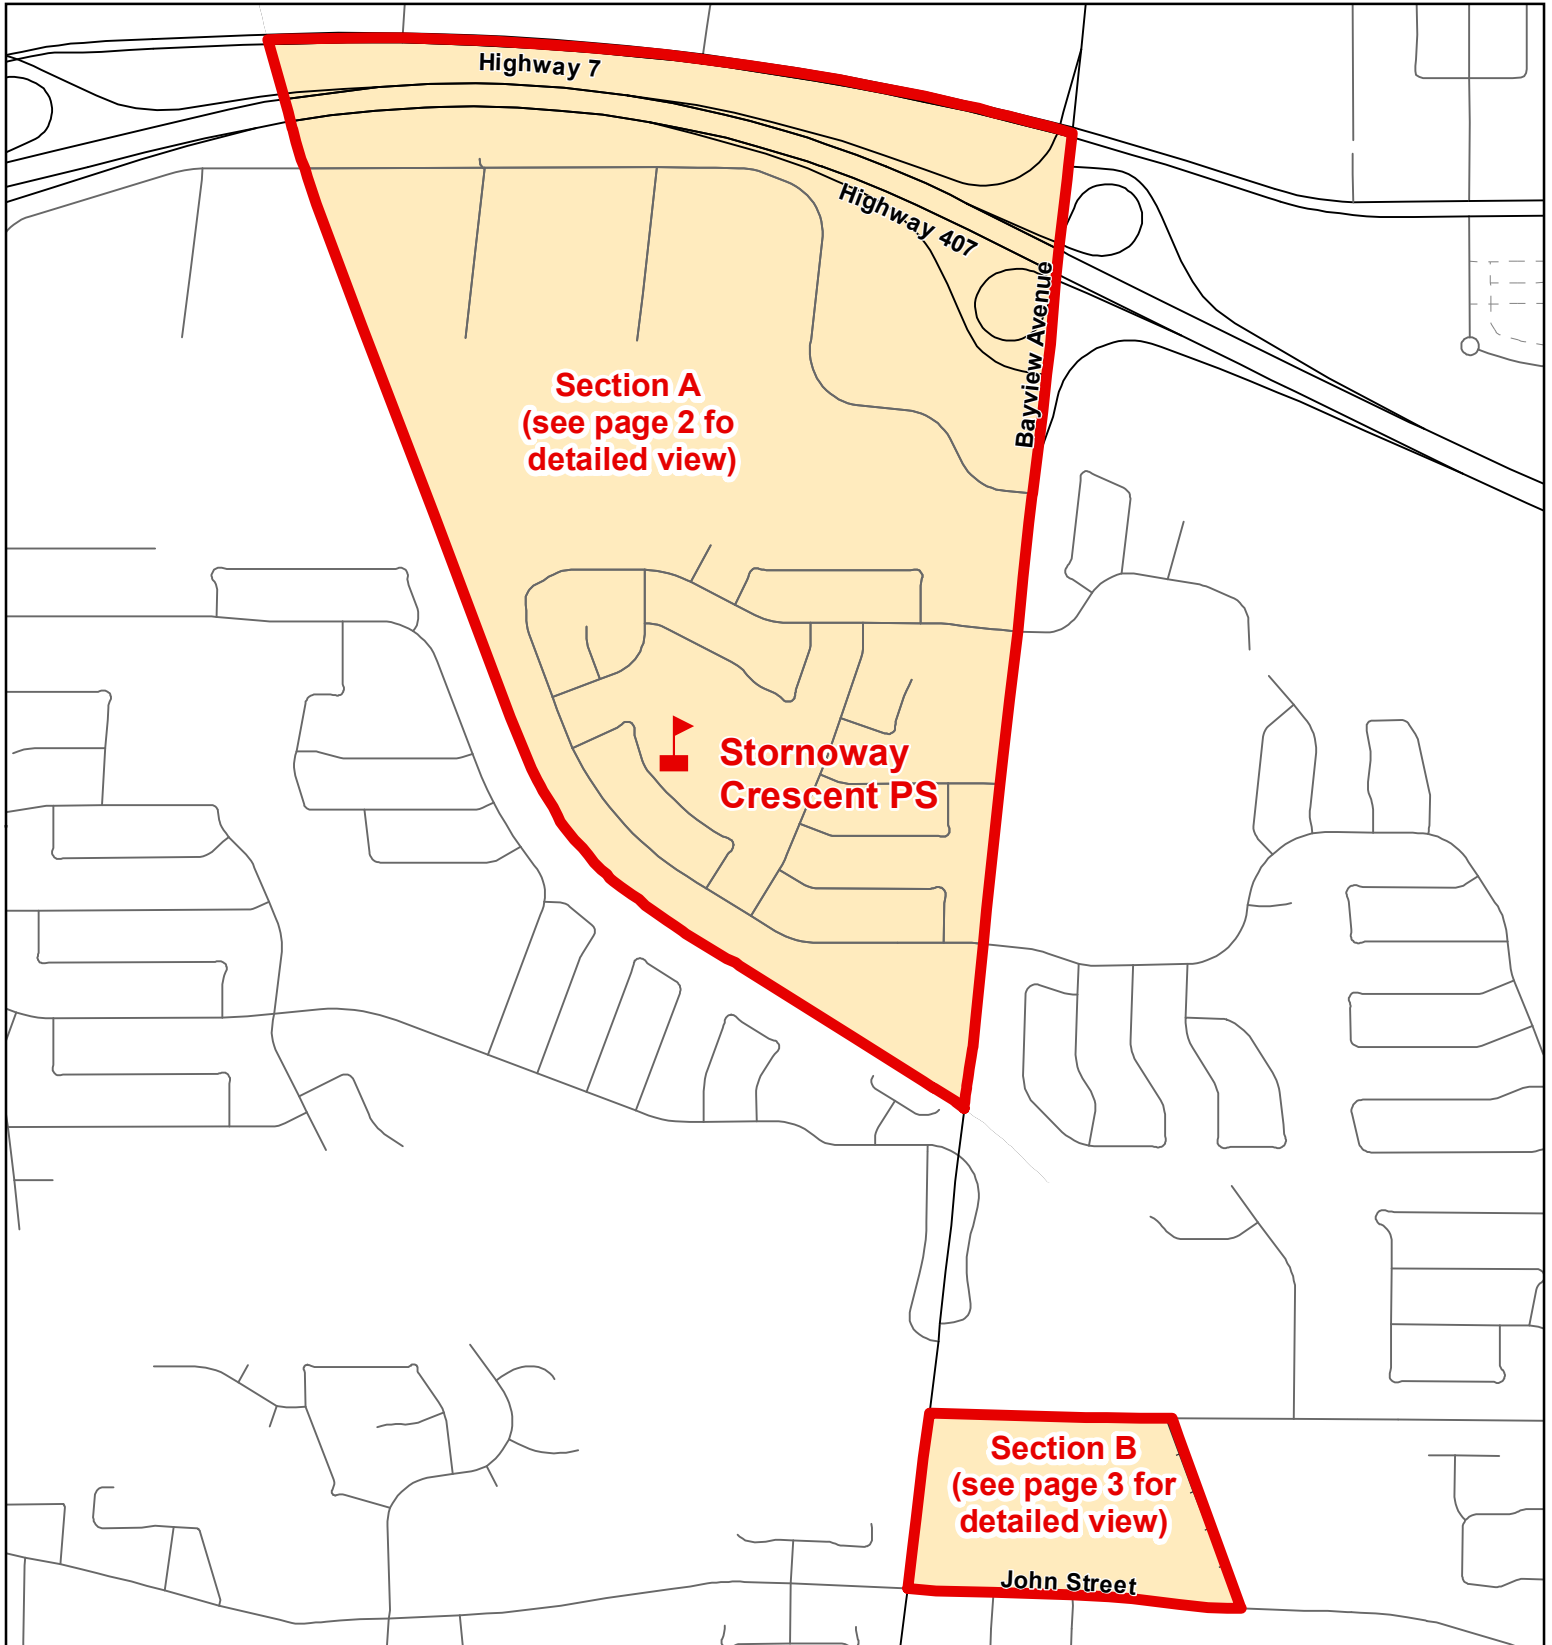

Stornoway Crescent PS (Section A - B), City of Markham

Legend

- | | | |
|---|---|---|
|  Elementary School |  School Boundary |  Urban Road |
|  Secondary School |  Holding Area |  Regional Road |
|  Railway |  Proposed Road | |

Notes

Students attend Willowbrook PS for Grades 7 to 8.

Boundary Approved: May 2007

Map Updated: August 2019

Stornoway Crescent PS (Section A), City of Markham

Legend

- | | | | | | |
|---|---|---|-----------------|---|---------------|
|  | Elementary School |  | School Boundary |  | Urban Road |
|  | Secondary School |  | Holding Area |  | Regional Road |
| |  | Railway | |  | Proposed Road |

Notes

Boundary Approved: May 2007

Map Updated: August 2019

Stornoway Crescent PS (Section B), City of Markham

Legend

- | | | |
|---|---|---|
|  Elementary School |  School Boundary |  Urban Road |
|  Secondary School |  Holding Area |  Regional Road |
| |  Railway |  Proposed Road |

Notes

Boundary Approved: May 2007

Map Updated: August 2019