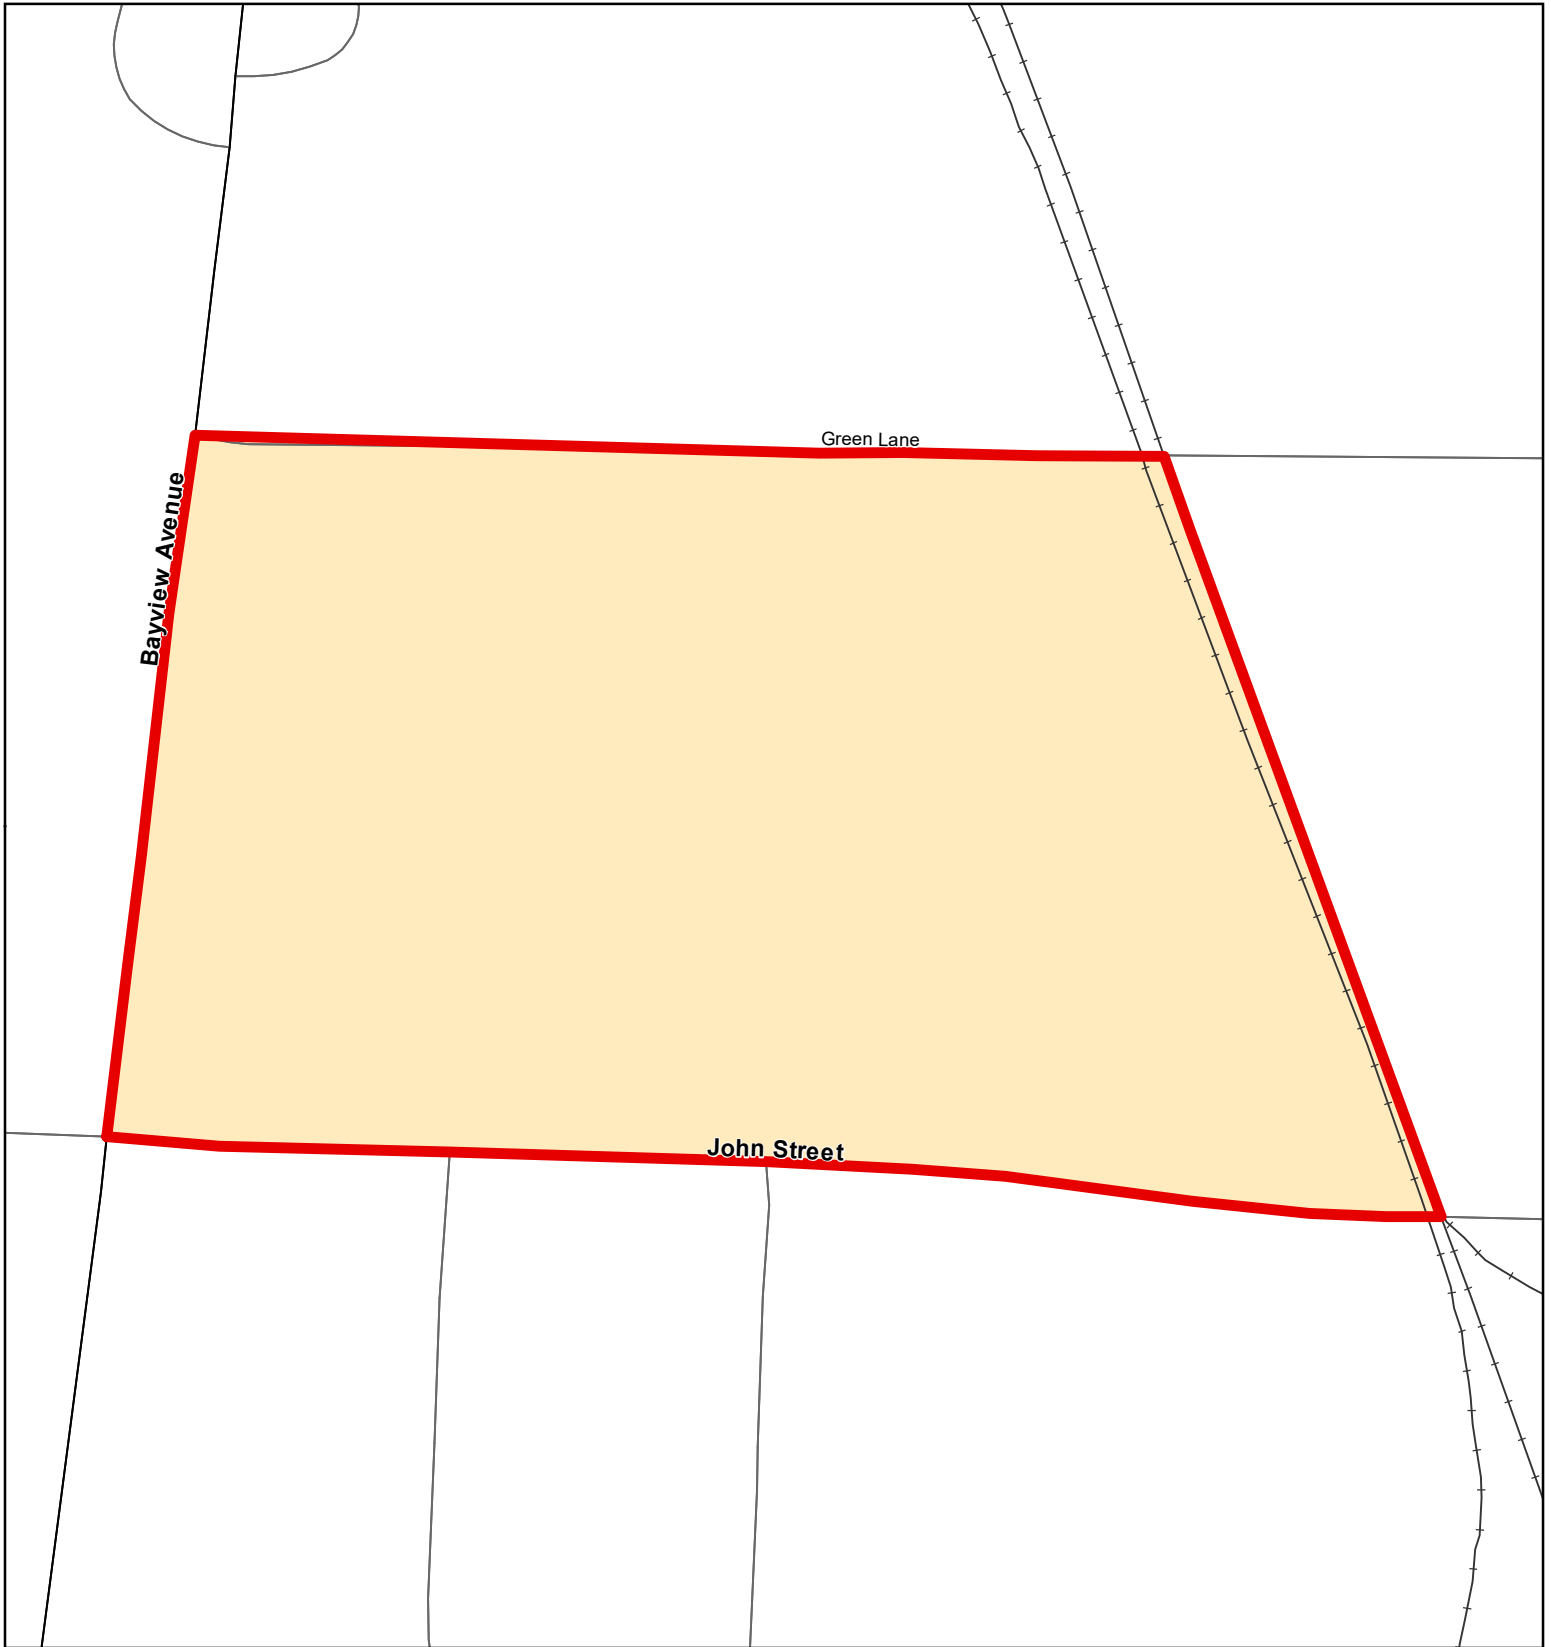

Stornoway Crescent PS (Section B), City of Markham

Legend

Elementary School	School Boundary	Urban Road
Secondary School	Holding Area	Regional Road
	Railway	Proposed Road

Notes

Boundary Approved: May 2007

Map Updated: August 2019