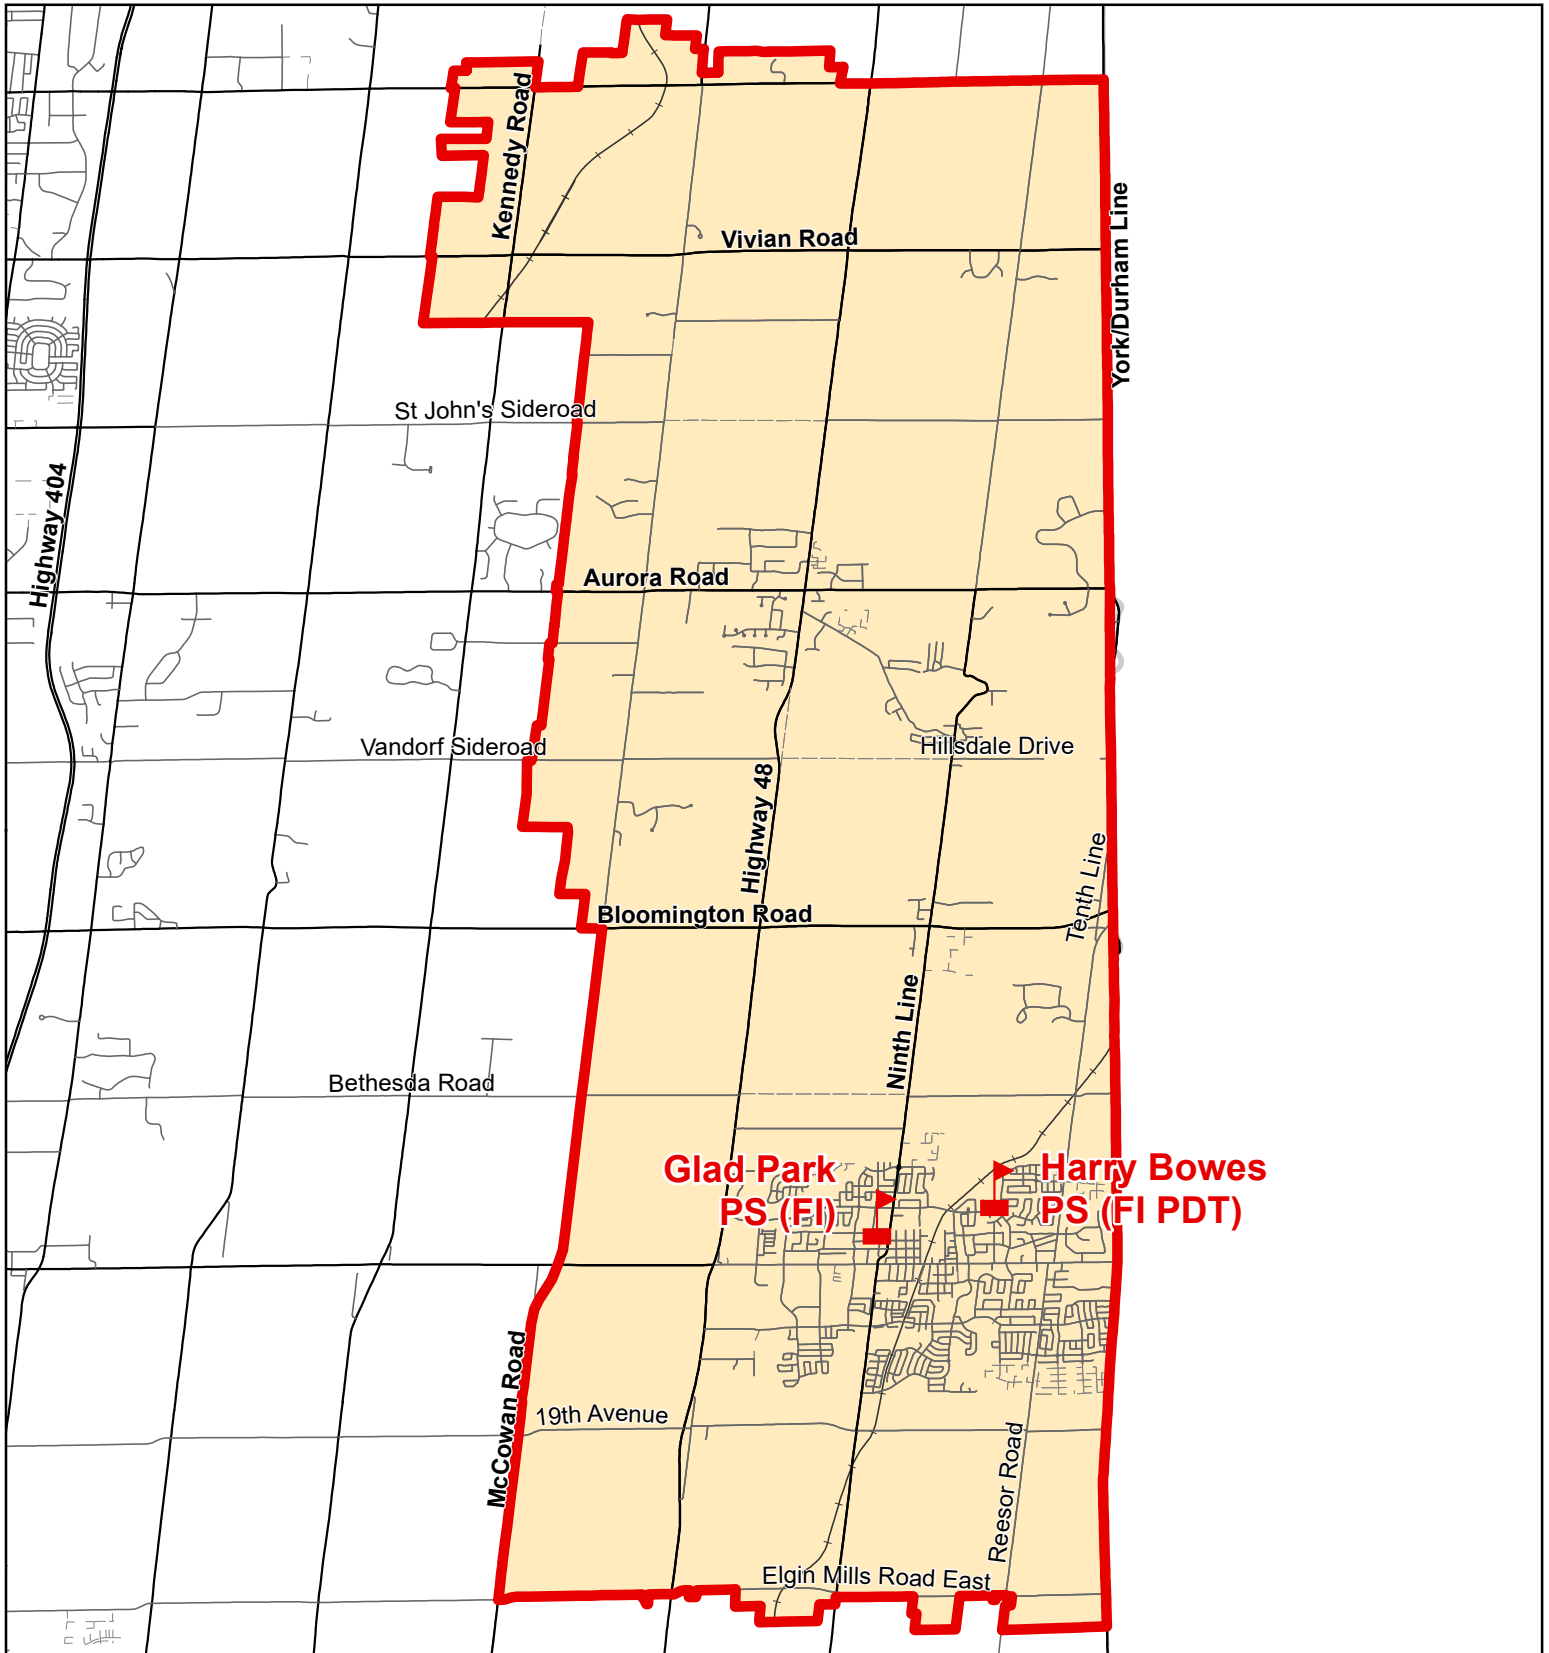

Harry Bowes PS, Town of Whitchurch-Stouffville

Legend

 Elementary School	 School Boundary	 Urban Road
 Holding Area	 Holding Area	 Regional Road
 Railway	 Proposed Road	

Notes

Boundary Approved: November 2006

Map Updated: August 2019

Holding Area at Harry Bowes PS, Town of Whitchurch-Stouffville

Legend

- | | | | |
|--|---|---|---|
|  Elementary School |  School Boundary |  Urban Road |  |
|  Secondary School |  Holding Area |  Regional Road | |
|  Railway |  Proposed Road | | |

Notes

New Development areas noted above will be held at Harry Bowes PS.

Map Updated: January 2020

Harry Bowes PS, Town of Whitchurch-Stouffville (French Immersion Primary Dual Track)

Legend

-  Elementary School
-  School Boundary
-  Urban Road
-  Secondary School
-  Holding Area
-  Regional Road
-  Railway
-  Proposed Road

Notes

PDT = Primary Dual Track
 A complete list of feeder schools can be found at
<http://www.yrdsb.ca/Programs/fi/Pages/Program-Locations.aspx>

Boundary Approved: March 2016

Map Updated: August 2019