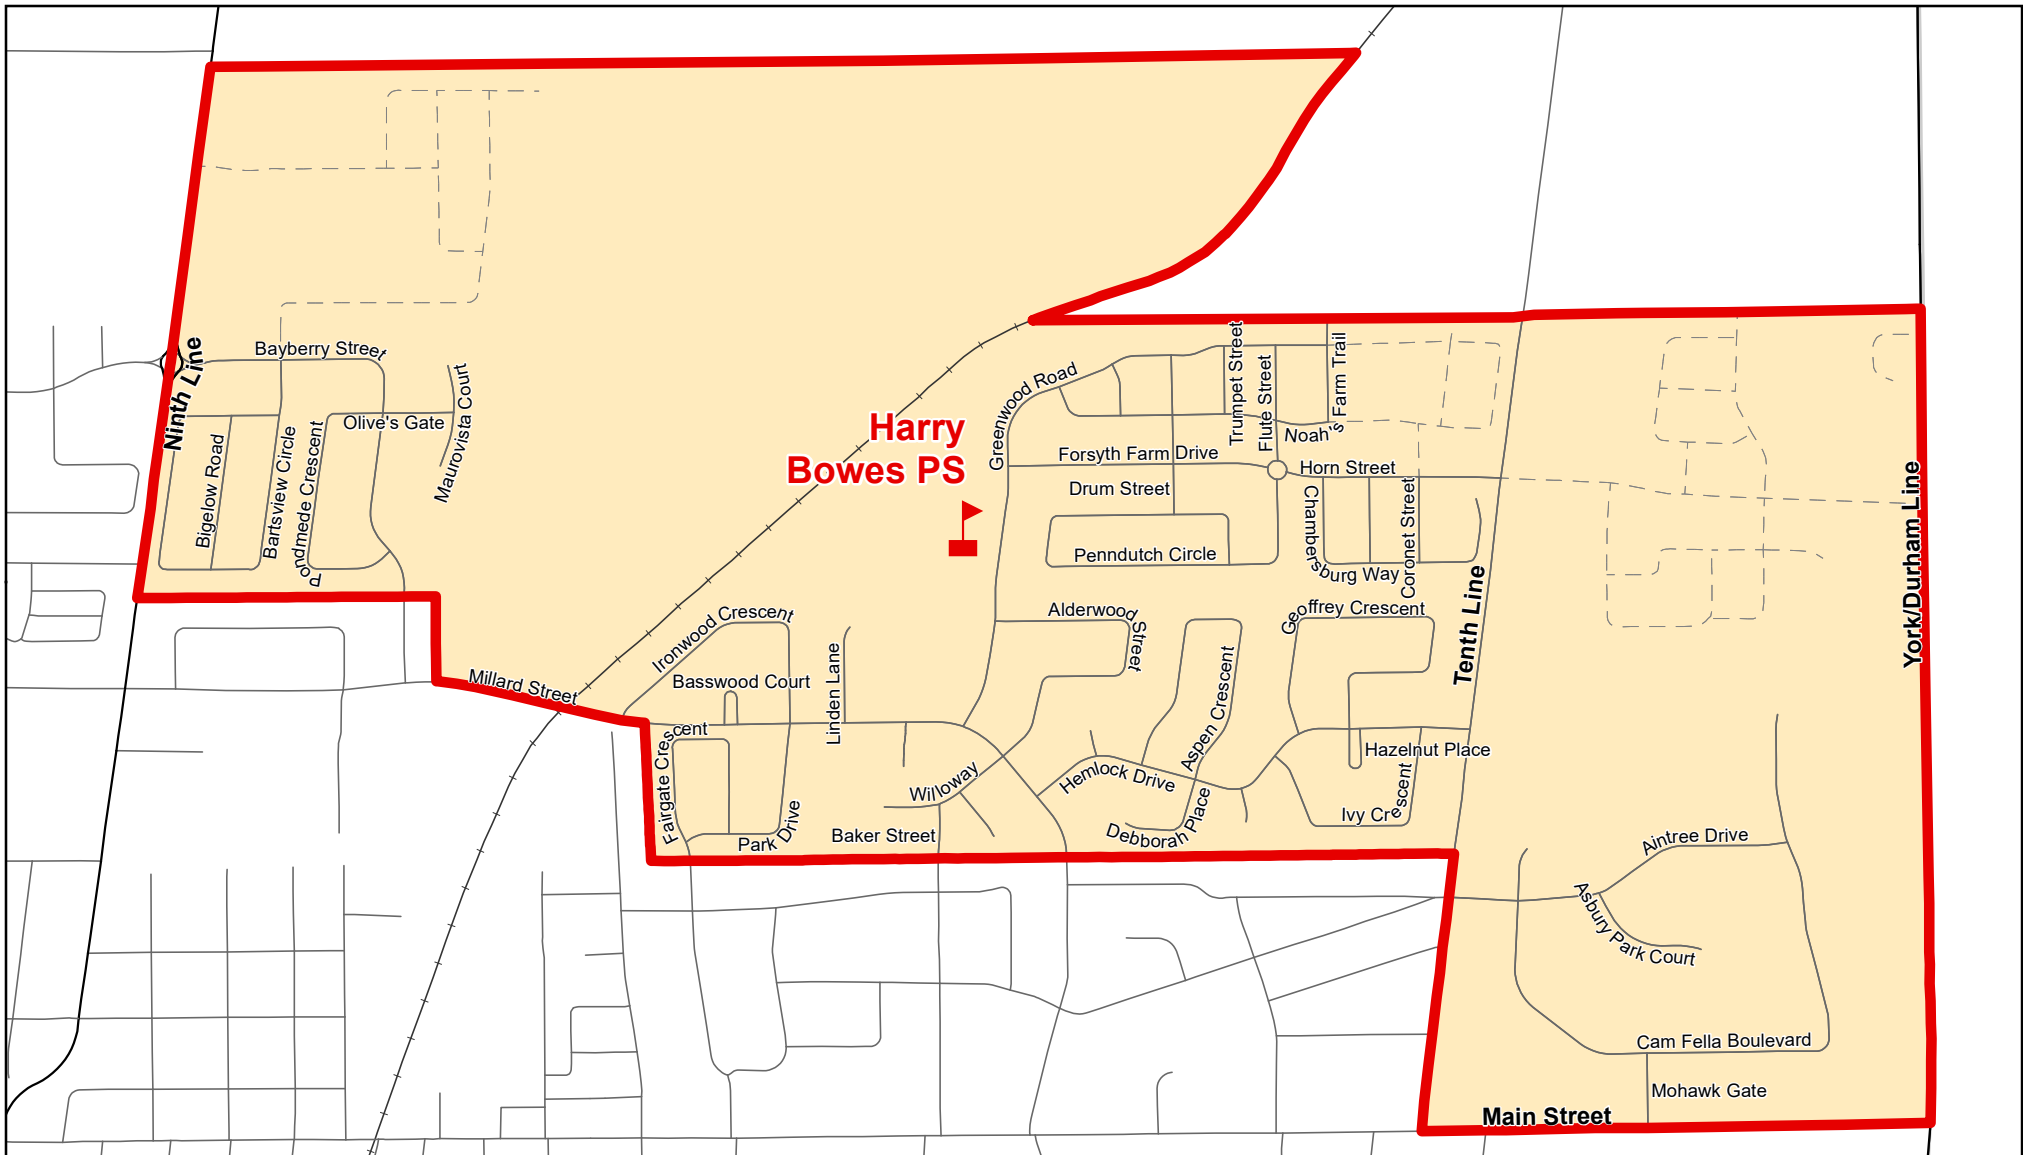

Harry Bowes PS, Town of Whitchurch-Stouffville

Legend

 Elementary School	 School Boundary	 Urban Road
 Holding Area	 Holding Area	 Regional Road
 Railway	 Proposed Road	

Notes

Boundary Approved: November 2006

Map Updated: August 2019

Holding Area at Harry Bowes PS, Town of Whitchurch-Stouffville

Legend

- | | | | |
|--|---|---|---|
|  Elementary School |  School Boundary |  Urban Road |  |
|  Secondary School |  Holding Area |  Regional Road | |
|  Railway |  Proposed Road | | |

Notes

New Development areas noted above will be held at Harry Bowes PS.

Map Updated: January 2020

Harry Bowes PS, Town of Whitchurch-Stouffville (French Immersion Primary Dual Track)

Legend

-  Elementary School
-  School Boundary
-  Urban Road
-  Secondary School
-  Holding Area
-  Regional Road
-  Railway
-  Proposed Road

Notes

PDT = Primary Dual Track
 A complete list of feeder schools can be found at
<http://www.yrdsb.ca/Programs/fi/Pages/Program-Locations.aspx>

Boundary Approved: March 2016

Map Updated: August 2019