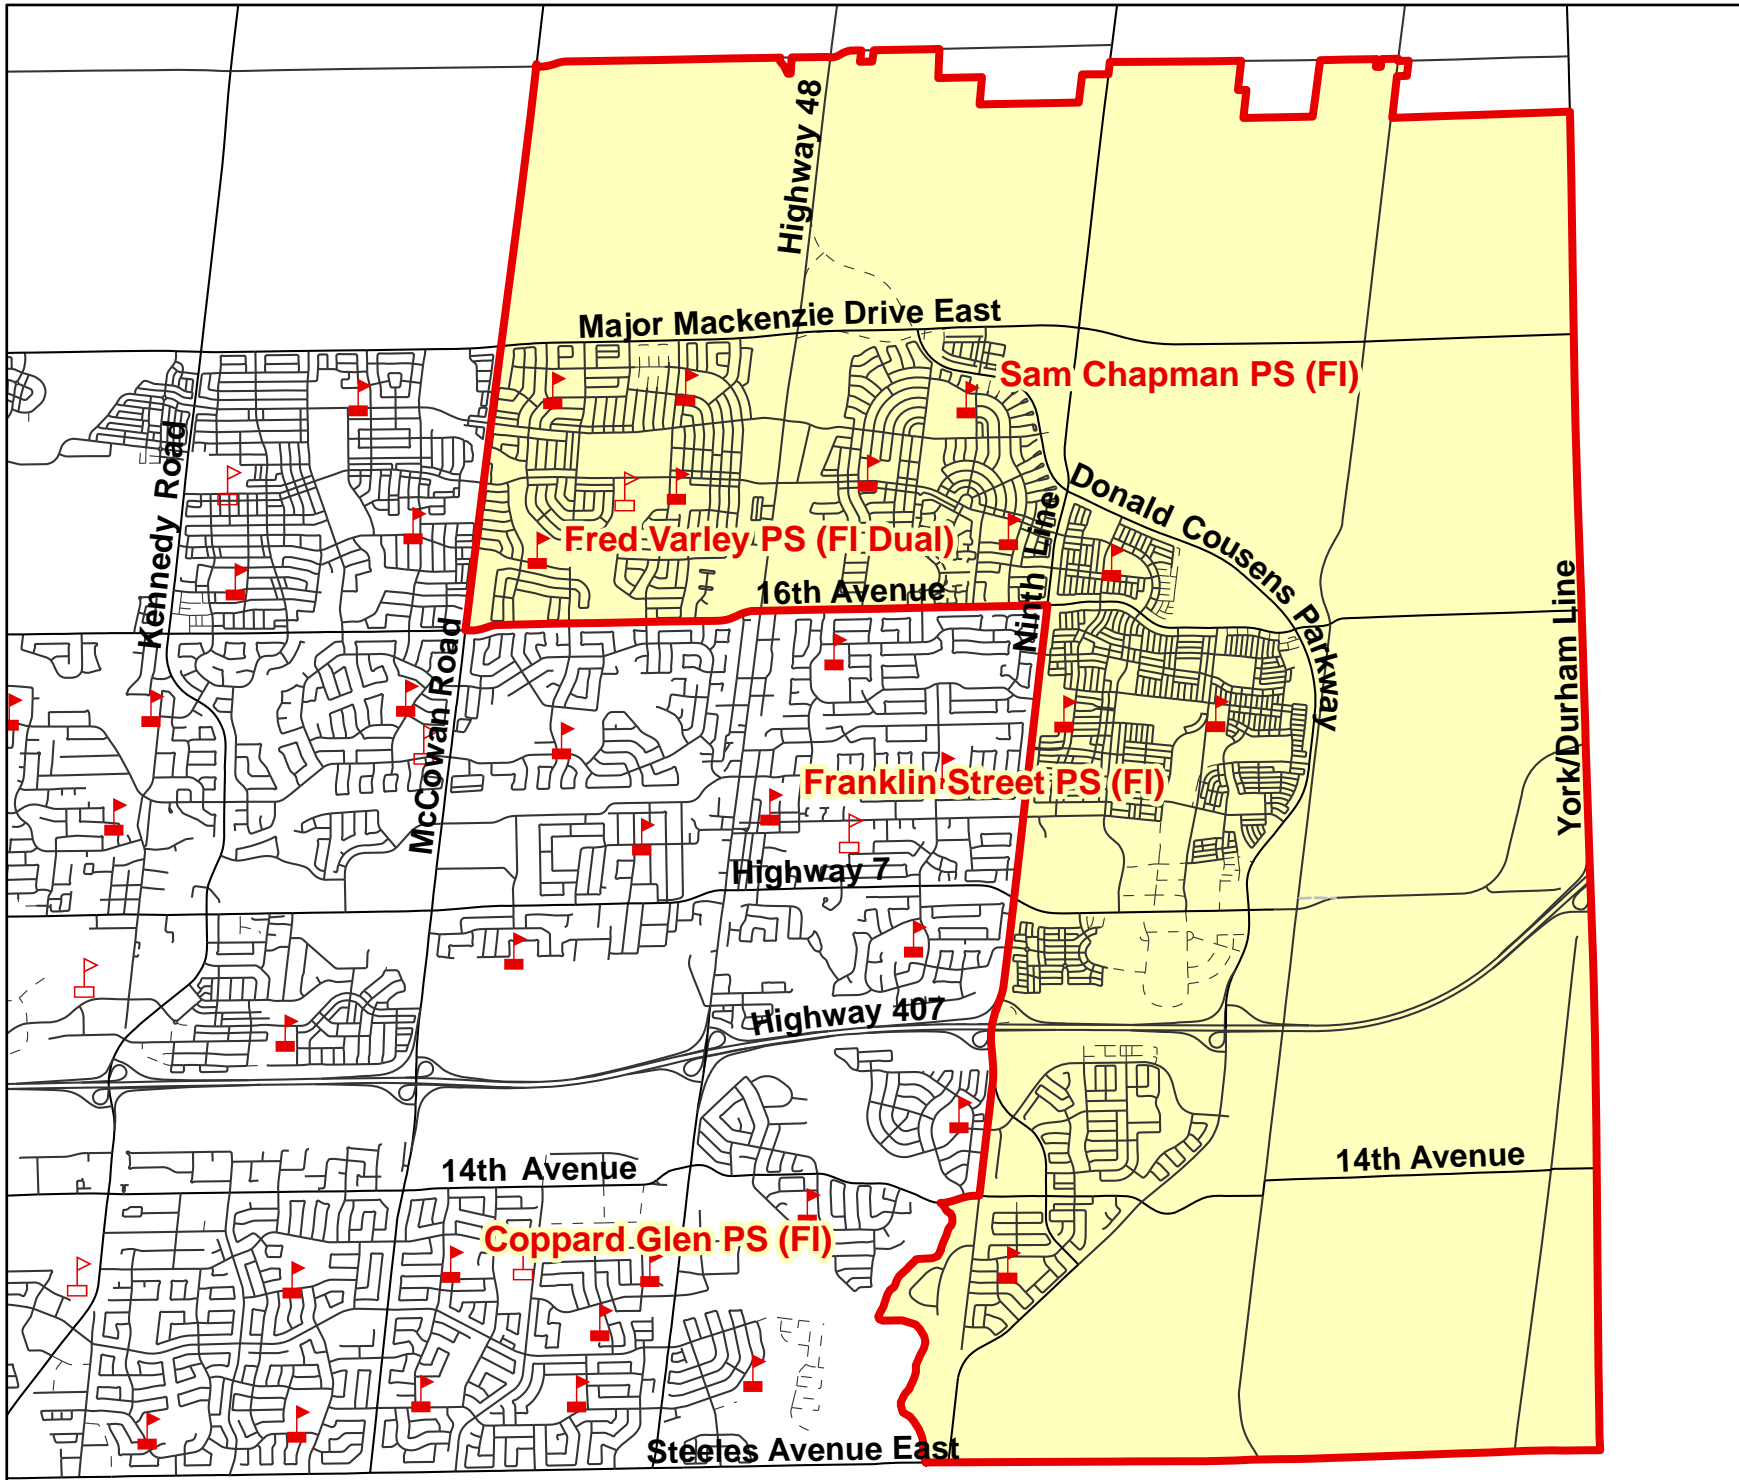

Fred Varley PS/Sam Chapman PS (French Immersion), City of Markham

Legend

- Elementary School
- Secondary School
- School Boundary
- Parcel
- Road
- Proposed Road
- Railway
- Creek/River
- Holding Area

Elementary FI School Boundaries

Notes

For students residing in the following boundaries (Gr1 at Fred Varley PS/ Gr2-8 at Sam Chapman PS):

- Black Walnut PS
- Cornell Village PS
- David Suzuki PS
- Fred Varley PS
- Donald Cousens PS
- Greensborough PS
- John McCrae PS
- Legacy PS (East of 9th Line)
- Little Rouge PS
- Mount Joy PS
- Unnamed ES (Cornell SE #4)
- Unnamed ES (Cornell S #5)
- William Armstrong PS
- Section B
- Wismer PS

Boundary Approved: 2007
 Map Updated: January 2015